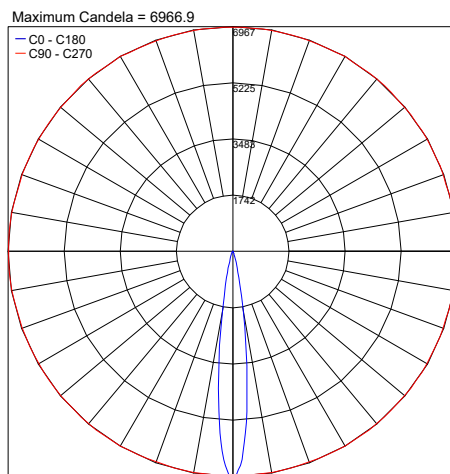

ACCESSORIES

PHOTOMETRIC DATA

Note: All photometry is 3000K

Job Name/Date:

Fixture Type Designation: