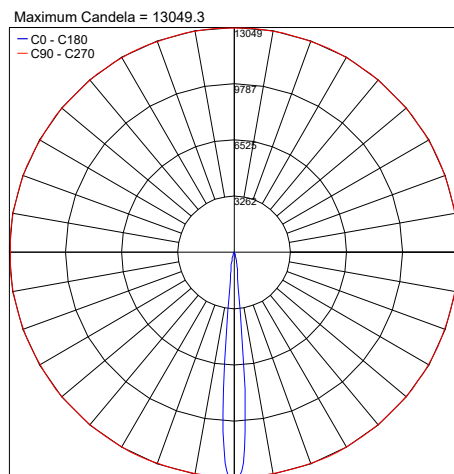

ACCESSORIES

PHOTOMETRIC DATA

Note: All photometry is 3000K

Job Name/Date:

Fixture Type Designation: