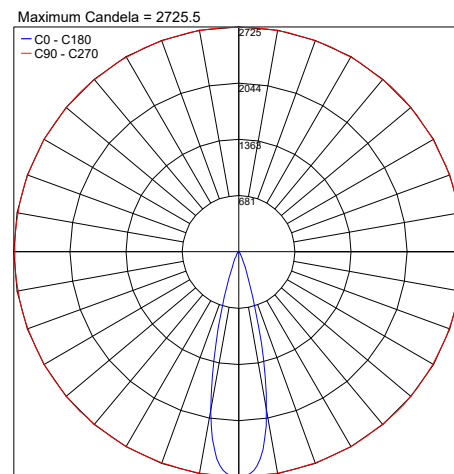

ACCESSORIES

PHOTOMETRIC DATA

Note: All photometry is 3000K

Job Name/Date:

Fixture Type Designation: