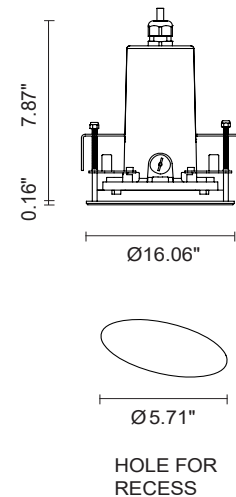

CIELO MINI HP

Cielo Mini is a round, IP67-rated, recessed downlight available in 6 versions and suitable for outdoor installation. Cielo Mini HP is an 8W version with a CREE XHP35 LED. Available in 3 color temperatures, 3 optics options and a stainless steel finish.

TECHNICAL DATA

Wattage	8W
Power Supply	Integral 120VAC
Construction	Body: Die-cast Copper-free Aluminum Trim: Stainless steel AISI 316L Lens: Tempered, Safety Glass Cable Length: 3.28'
CCT	2700K, 3000K, 4000K
Delivered Lumens	642 lm (28°, 3000K) 662 lm (10°, 3000K) 690 lm (4°, 3000K)
Efficacy	80.3 lm/W (28°, 3000K) 82.8 lm/W (10°, 3000K) 86.3 lm/W (4°, 3000K)
Optics	4°, 10°, 28°
Finishes	Stainless Steel
Fixture Dimensions	Ø6.06" x 8.03" h
Cutout Dimensions	Ø5.71"
Fixture Weight	5.29 lbs
LED Source	1 CREE XHP35 LED
IP Rating	IP67
IK Rating	IK10

Fixture Dimensions

ORDERING INFORMATION

Example: 701302P.27.4.SS. Power Supplies ordered separately.

701302P			SS
Model No.	CCT	Optic	Finish
701302P	27 - 2700K 30 - 3000K 40 - 4000K	4 - 4° 10 - 10° 28 - 28°	SS - Stainless Steel