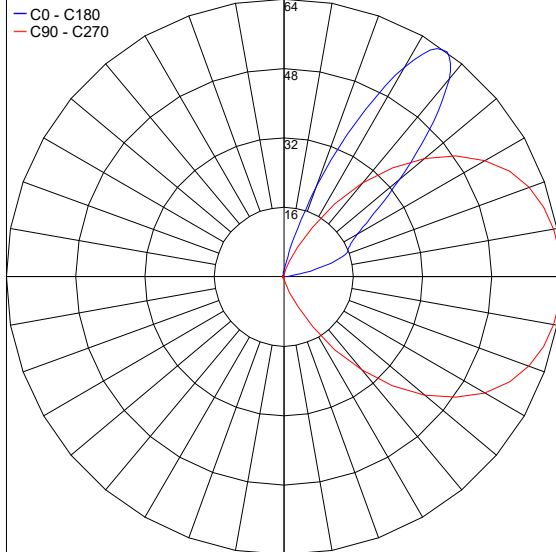

TECHNICAL DATA

Wattage	6W
Power Supply	Integral 120VAC
Construction	Body: Die-cast Copper-free Aluminum Trim: Stainless Steel AISI 316L Lens: Tempered, Safety Glass Cable Length: 3.28'
CCT	2700K, 3000K, 4000K
BUG Rating	B0-U2-G0 (3000K)
Delivered Lumens	470 lm (3000K)
Efficacy	78.3 lm/W (3000K)
Optics	Wall Washer
Finishes	Stainless Steel
Fixture Dimensions	Ø6.06" x 8.03" h
Cutout Dimensions	Ø5.71"
Fixture Weight	5.29 lbs
LED Source	16 x mid-power SAMSUNG 2835 LED
IP Rating	IP67
IK Rating	IK10

Fixture Dimensions

HOLE FOR RECESS

ORDERING INFORMATION

Example: 701305P.27.WW.SS. Power Supplies ordered separately.

701305P	.		.	WW	.	SS
Model No.	CCT	Optic	Finish			
701305P	27 - 2700K 30 - 3000K 40 - 4000K	WW - Wall Washer	SS - Stainless Steel			

Job Name/Date:

Fixture Type Designation:

PHOTOMETRIC DATA

Note: All photometry is 3000K

Maximum Candela = 64.3

PHOTOMETRIC FILENAME : CIELO MINI WALL-WASHER_701305.IES

Job Name/Date:

Fixture Type Designation: