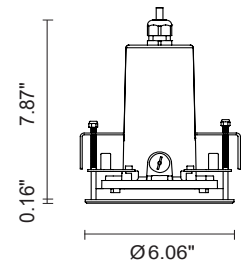

CIELO MINI WALL-WASHER

Cielo Mini is a round, IP67-rated, recessed downlight available in 6 versions and suitable for outdoor installation. Cielo Mini Wall Washer is a 6W version with 16 x mid-power SAMSUNG 2835 LED. Available in 3 color temperatures, wall washer optics and a stainless steel finish.

TECHNICAL DATA

Wattage	6W
Power Supply	Integral 120VAC
Construction	Body: Die-cast Copper-free Aluminum Trim: Stainless Steel AISI 316L Lens: Tempered, Safety Glass Cable Length: 3.28'
CCT	2700K, 3000K, 4000K
BUG Rating	B0-U2-G0 (3000K)
Delivered Lumens	470 lm (3000K)
Efficacy	78.3 lm/W (3000K)
Optics	Wall Washer
Finishes	Stainless Steel
Fixture Dimensions	Ø6.06" x 8.03" h
Cutout Dimensions	Ø5.71"
Fixture Weight	5.29 lbs
LED Source	16 x mid-power SAMSUNG 2835 LED
IP Rating	IP67
IK Rating	IK10

Fixture Dimensions

HOLE FOR RECESS

ORDERING INFORMATION

Example: 701305P.27.WW.SS. Power Supplies ordered separately.

701305P	.		.	WW	.	SS
Model No.	CCT	Optic	Finish			
701305P	27 - 2700K 30 - 3000K 40 - 4000K	WW - Wall Washer	SS - Stainless Steel			

Job Name/Date:

Fixture Type Designation:

PHOTOMETRIC DATA

Note: All photometry is 3000K

Maximum Candela = 64.3

PHOTOMETRIC FILENAME : CIELO MINI WALL-WASHER_701305.IES

Job Name/Date:

Fixture Type Designation: