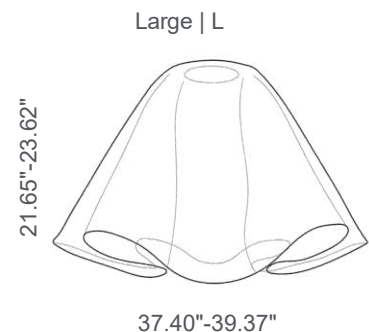

Fixture Dimensions

TECHNICAL DATA

Wattage	Small: 20W Large: 30W
Power Supply	Remote 24VDC, not included. See page 2. Integral Casambi PWM Control Unit
Construction	Body: Molded PMMA Acrylic
CCT	Tunable White 2200K-5000K
CRI	>90
Delivered Lumens	Coming Soon
Efficacy	Coming Soon
Optics	Diffused
Etched Designs	Dots or Lines
Fixture Dimensions	17.7" or 19.7" h x 29.5" to 31.5" w (Small) 21.7" or 23.6" h x 37.4" to 39.4" w (Large)

*FloRal shades are molded by hand.
Dimensions and form will vary, within boundaries.*

ORDERING INFORMATION

Example: FloRal-S-TW-L-US. Power Supplies / Accessories ordered separately.

FloRal	-		-		-		-		-	US
Model No.	Size	CCT	Etch Design	Control System						
FloRal	S - Small L - Large	TW - Tunable White (2200K-5000K)	D - Dots L - Lines	D - Dali C - Casambi	US					