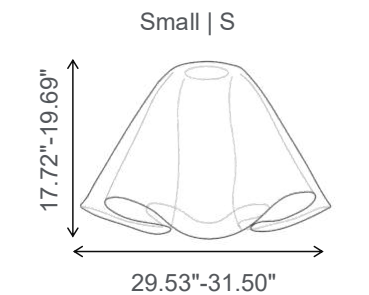

Fixture Dimensions

TECHNICAL DATA

Wattage	Small: 20W Large: 30W
Power Supply	Remote 24VDC, not included. See page 2. Integral Casambi PWM Control Unit
Construction	Body: Molded PMMA Acrylic
CCT	Tunable White 2200K-5000K
CRI	>90
Delivered Lumens	Coming Soon
Efficacy	Coming Soon
Optics	Diffused
Etched Designs	Dots or Lines
Fixture Dimensions	17.7" or 19.7" h x 29.5" to 31.5" w (Small) 21.7" or 23.6" h x 37.4" to 39.4" w (Large)

*FloRal shades are molded by hand.
Dimensions and form will vary, within boundaries.*

ORDERING INFORMATION

Example: FloRal-S-TW-L-US. Power Supplies / Accessories ordered separately.

FloRal	-		-		-		-		-	US
Model No.	Size	CCT	Etch Design	Control System						
FloRal	S - Small L - Large	TW - Tunable White (2200K-5000K)	D - Dots L - Lines	D - Dali C - Casambi	US					