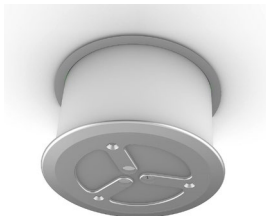

SUGGESTED POWER SUPPLIES

Remote 24VDC - Integral Casambi PWM Control Unit

Part Number	Description	Input/Output	# of Fixtures	
			Small	Large
PPLT00690	ELV / TRIAC & 0-10V Dimming	120-277VAC to 24VDC, 40W, Class 2, IP67	1-1	1-1
PPLT00709	ELV / TRIAC & 0-10V Dimming	120-277VAC to 24VDC, 96W, Class 2, DAMP	1-3	1-2
PPLT00158	Non-Dim	120VAC to 24VDC, 100W, Class 2	1-4	1-2
PPLT00543	0-10V Dimming to 15% (-40°C / -40°F cold weather start)	120-277VAC to 24VDC, 100W, Class 2	1-4	1-2

For other power supply options consult factory.

ACCESSORIES

Installation

Optional

CASMABI APP

Casambi App & Power Supply
(required for Casambi version)

CASAMBI WALL SWITCH

Casambi Wall Switch
(optional)

CEILING ROSE

Celing Rose - Gear Tube