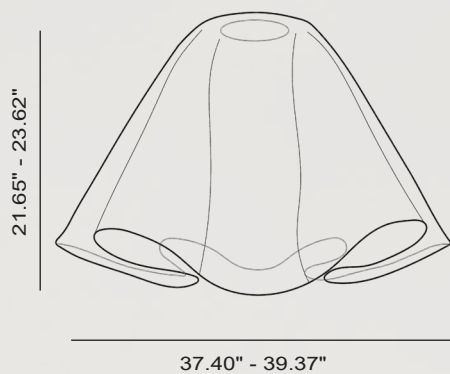

designplan® 

79 Trenton Avenue
Frenchtown, NJ 08825

www.designplan.com FUTURE OF

Tel: (908) 996-7710
Fax: (908) 996-7042

FloRaI | ethereal
lighting
design

DIMENSIONS

Small | S

Large | L

FloRal shades are molded by hand. Dimensions and form will vary, within boundaries.

DESIGNS

Tunable White 2200 - 5000 K

Hand Moulded

Unique Pieces

ORCCHIUM