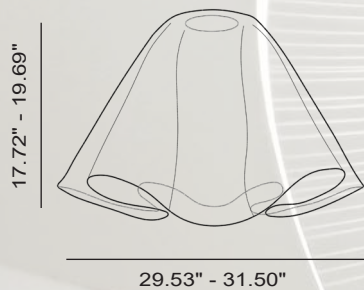

designplan® 

79 Trenton Avenue
Frenchtown, NJ 08825

www.designplan.com FUTURE OF

Tel: (908) 996-7710
Fax: (908) 996-7042

FloRaI | ethereal
lighting
design

DIMENSIONS

Small | S

Large | L

FloRal shades are molded by hand. Dimensions and form will vary, within boundaries.

DESIGNS

Tunable White 2200 - 5000 K

Hand Moulded

Unique Pieces

ORCCHIUM