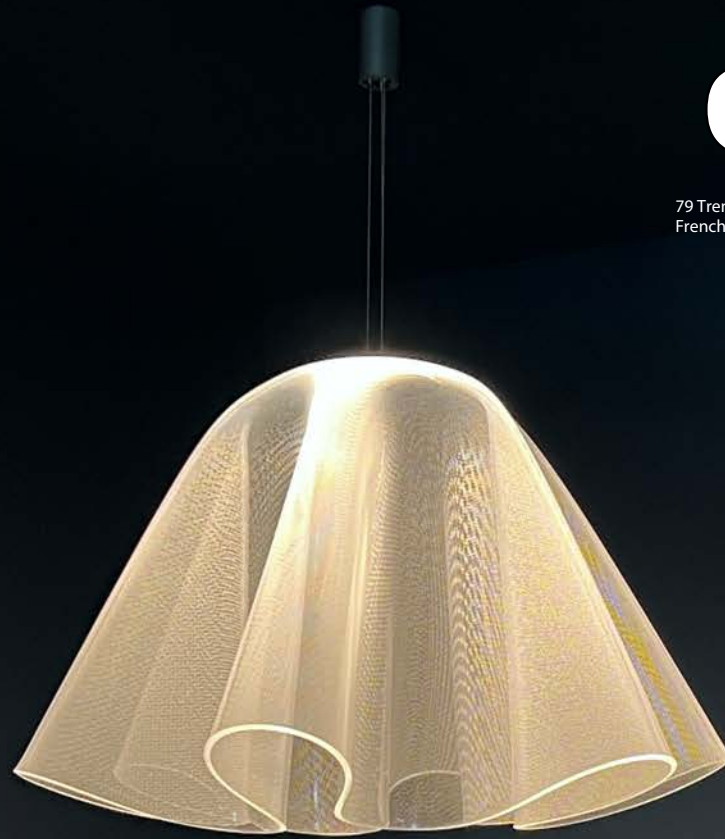

designplan®

79 Trenton Avenue
Frenchtown, NJ 08825

www.designplan.com FUTURE OF

Tel: (908) 996-7710
Fax: (908) 996-7042

FloRaI | ethereal
lighting
design