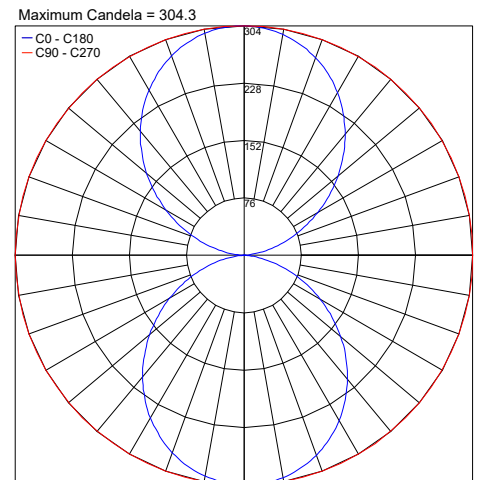

PHOTOMETRIC DATA

Note: All Photometry is 3000K

ORDERING INFORMATION

Example: BU3061.DC.US. Accessories / Power Supplies ordered separately.

	DC	US
Model No. BU3061	Finish DC - DurCoral®	US

Job Name/Date:

Fixture Type Designation: