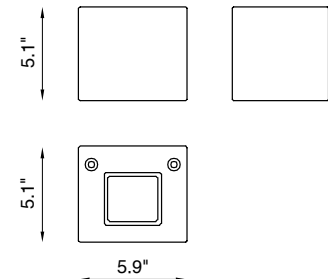

Fixture Dimensions

The body is made of DurCoral®, a high-performance “hi-tech” material born from the union of Coral® and cement. It is an aggregate twice as hard as concrete, which allows very high performances in terms of quality, flow and resistance and that, above all, differs from other outdoor materials, for the possibility of being treated with any type of paint and finish. Distinguished by the ability to resist abrasion, insensitive to ultraviolet rays, pollution and atmospheric agents is certainly the ideal material to be placed outdoors.