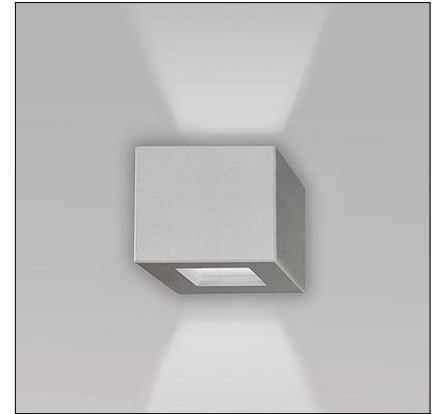

Nuss IP65 is a IP65-rated, wall mounted, bi-emission luminaire made of DurCoral® with a clean, linear design, that is suitable for outdoor installation on walls. It is available in white light with a wide 120° optic.

TECHNICAL DATA

Wattage	2 x 4W
Power Supply	Integral 120VAC
Construction	Body: DurCoral® Lens: Extra White Frosted Glass
CCT	3000K (4000K on request, consult factory)
CRI	90
BUG Rating	B1-U4-G0
LED Lumens	1598 lm (3000K)
Efficacy	400 lm/W (3000K)
Optics	120° Wide Beam
Finishes	Unfinished
Fixture Dimensions	5.1" h x 5.1" w x 5.9" l
Fixture Weight	6.8 lbs
IP Rating	IP65

Fixture Dimensions

The body is made of DurCoral®, a high-performance “hi-tech” material born from the union of Coral® and cement. It is an aggregate twice as hard as concrete, which allows very high performances in terms of quality, flow and resistance and that, above all, differs from other outdoor materials, for the possibility of being treated with any type of paint and finish. Distinguished by the ability to resist abrasion, insensitive to ultraviolet rays, pollution and atmospheric agents is certainly the ideal material to be placed outdoors.