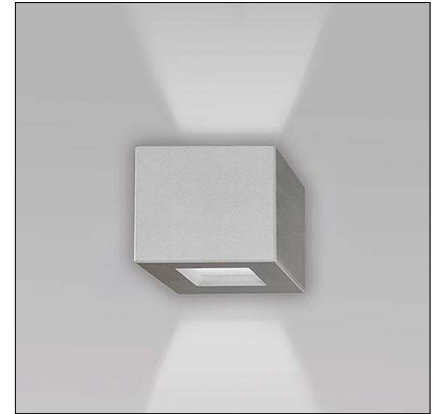

Nuss IP65 is a IP65-rated, wall mounted, bi-emission luminaire made of DurCoral® with a clean, linear design, that is suitable for outdoor installation on walls. It is available in white light with a wide 120° optic.

TECHNICAL DATA

Wattage	2 x 4W
Power Supply	Integral 120VAC
Construction	Body: DurCoral® Lens: Extra White Frosted Glass
CCT	3000K (4000K on request, consult factory)
CRI	90
BUG Rating	B1-U4-G0
LED Lumens	1598 lm (3000K)
Efficacy	400 lm/W (3000K)
Optics	120° Wide Beam
Finishes	Unfinished
Fixture Dimensions	5.1" h x 5.1" w x 5.9" l
Fixture Weight	6.8 lbs
IP Rating	IP65

Fixture Dimensions

The body is made of DurCoral®, a high-performance “hi-tech” material born from the union of Coral® and cement. It is an aggregate twice as hard as concrete, which allows very high performances in terms of quality, flow and resistance and that, above all, differs from other outdoor materials, for the possibility of being treated with any type of paint and finish. Distinguished by the ability to resist abrasion, insensitive to ultraviolet rays, pollution and atmospheric agents is certainly the ideal material to be placed outdoors.