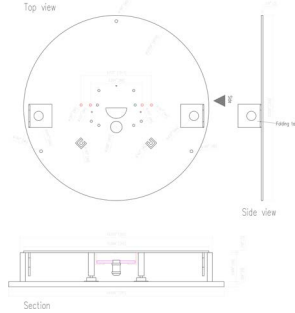

Fixture Dimensions - see page 2

TECHNICAL DATA

Wattage	62W, 87W, 113W, 138W
Power Supply	Remote 24VDC, not included. See page 2. Integral Casambi PWM Control Unit
Construction	Ring: High-grade Aluminum Acoustic Disc: Fire-rated Recycled PET Felt
CCT	Tunable White 2200K-6500K
CRI	>90
Delivered Lumens	3519 lm (62W, 3500K) 4937 lm (87W, 3500K) 6356 lm (113W, 3500K) 7777 lm (138W, 3500K)
Efficacy	57 lm/W (3500K)
Optics	Diffused
Felt Colors	6 Standard, see below
Ring Colors	4 Standard, see below
Fixture Dimensions	Ø21.65", Ø29.53", Ø37.40", Ø45.28"
Lumen Maintenance	90,000 hrs L80 (Ta 25°C) - 24VDC version
Color Consistency	3-Step MacAdam

Job Name/Date:

Fixture Type Designation:

SUGGESTED POWER SUPPLIES

Remote 24VDC - Integral Casambi PWM Control Unit

Part Number	Description	Input/Output	# of Fixtures			
			62W	87W	113W	138W
PPLT00681	Non-Dim	120-277VAC to 24VDC, 90W, Class 2, IP67	1-1			
PPLT00158	Non-Dim	120VAC to 24VDC, 100W, Class 2	1-1			
PPLT00543	Non-Dim	0-10V Dimming to 15% (-40°C / -40°F cold weather start)	1-1			

For other power supply options, and for AkuDisc 750, 950 and 1150, consult factory.

FELT COLORS

RING COLORS

Job Name/Date:

Fixture Type Designation:

ACCESSORIES

Installation

CEILING ROSE