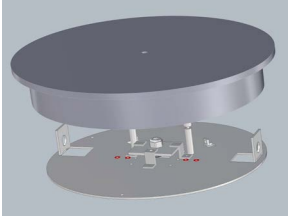

ACCESSORIES

Installation

CEILING ROSE

Celing Rose - Gear Tube

Optional

CASAMBI APP

Casambi App & Power Supply
(required for Casambi version)

CASAMBI WALL SWITCH

Casambi Wall Switch
(optional)

DALI

DALI - AC/DC Power Supply + Dali Converter for 24VDC
(required for DALI version)