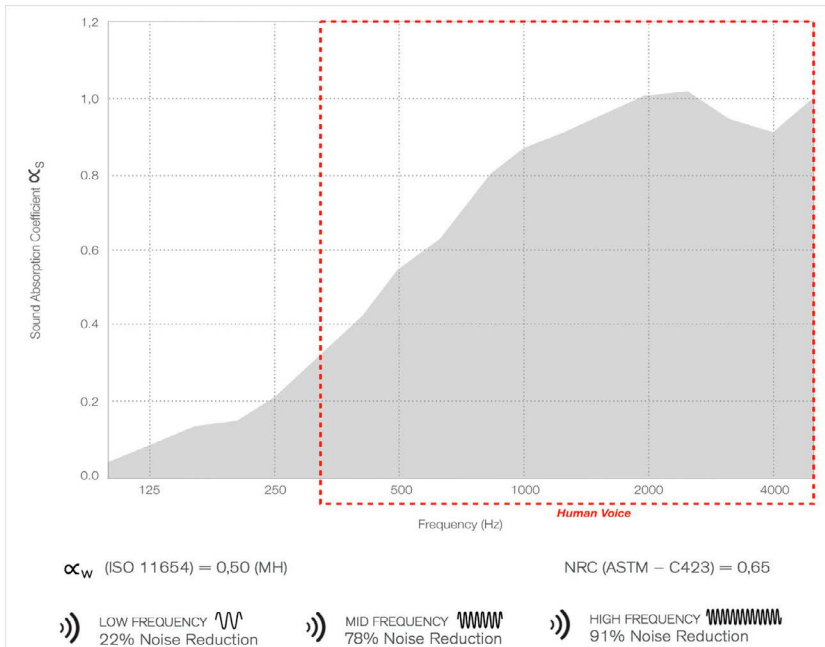

Fixture Dimensions - see page 2

TECHNICAL DATA

Wattage	62W, 87W, 113W, 138W
Power Supply	Remote 24VDC, not included. See page 2. Integral Casambi PWM Control Unit
Construction	Ring: High-grade Aluminum Acoustic Disc: Fire-rated Recycled PET Felt
CCT	Tunable White 2200K-6500K
CRI	>90
Delivered Lumens	3519 lm (62W, 3500K) 4937 lm (87W, 3500K) 6356 lm (113W, 3500K) 7777 lm (138W, 3500K)
Efficacy	57 lm/W (3500K)
Optics	Diffused
Felt Colors	6 Standard, see below
Ring Colors	4 Standard, see below
Fixture Dimensions	Ø21.65", Ø29.53", Ø37.40", Ø45.28"
Lumen Maintenance	90,000 hrs L80 (Ta 25°C) - 24VDC version
Color Consistency	3-Step MacAdam

ORDERING INFORMATION

Example: Aku-750-TW-B-C-D.US. Power Supplies ordered separately.

Aku	-		-	TW	-		-		-		-	US
Model No.	Diameter	CCT	Ring Colors	Felt Colors	Control System							
Aku	550 - 21.7 in 750 - 29.6 in 950 - 37.5 in 1150 - 45.4 in	TW - Tunable White (2200K-5000K)	A - Aluminum Matte B - Black Matte S - Silver G - Gold	M - Marble Gray S - Sand C - Coconut N - Night Blue A - Anthracite B - Black	D - Dali C - Casambi	US						

Celing Rose - Gear Tube

Optional

CASAMBI APP

Casambi App & Power Supply
(required for Casambi version)

CASAMBI WALL SWITCH

Casambi Wall Switch
(optional)

DALI

DALI - AC/DC Power Supply + Dali Converter for 24VDC
(required for DALI version)

ACOUSTIC PERFORMANCE

Job Name/Date:

Fixture Type Designation: