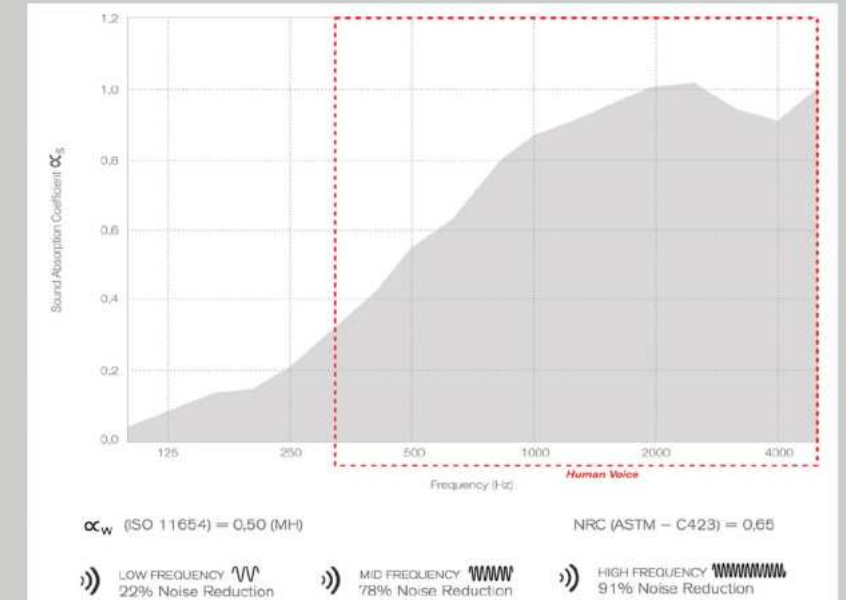

NightBlue

Coconut

Sand

MarbleGrey

designplan®

archiluma