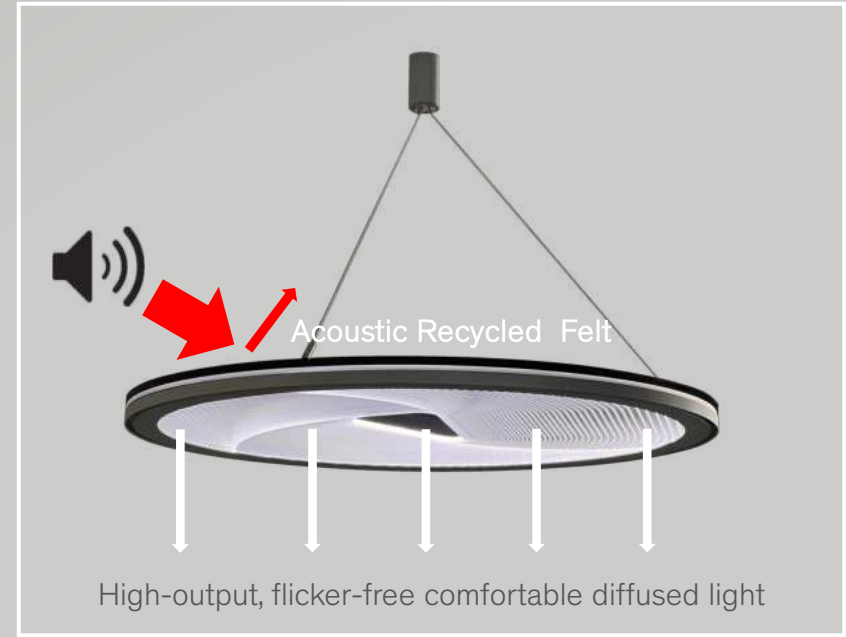

NightBlue

Coconut

Sand

MarbleGrey

designplan®

archiluma