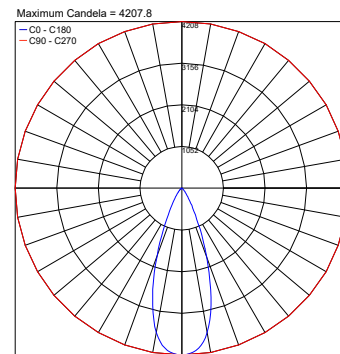

Maximum Candela = 4207.8

37°