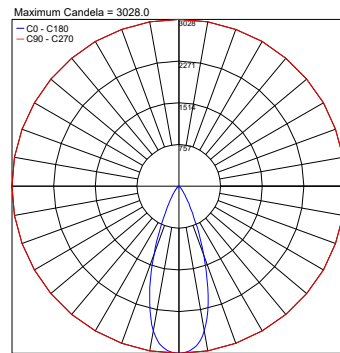

Maximum Candela = 3028.0

37°