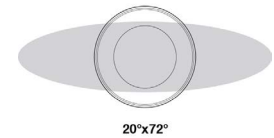

TECHNICAL DATA

Wattage	15W, 20W
Power Supply	Integral 120VAC
Construction	Body: Anticorodal Aluminum Lens: Serigraphed-gray and Transparent Extra-clear Glass
CCT	2200K, 2700K, 3000K, 4000K
CRI	80, >90 (2200K only available >90)
BUG Rating (CRI 80)	B1-U1-G0 (Diffuse, 20°x72°-15W) B2-U0-G0 (61°-both, 37°-15W, 24°-20W, 18°-both) B2-U1-G0 (37°-20W, 20°x72°-20W)
Delivered Lumens	1212 lm (3000K, 18°, 15W, CRI >90) 1431 lm (3000K, 18°, 15W, CRI 80) 1683 lm (3000K, 18°, 20W, CRI >90) 1988 lm (3000K, 18°, 20W, CRI 80)
Efficacy	80.8 lm/W (3000K, 18°, 15W, CRI >90) 95.4 lm/W (3000K, 18°, 15W, CRI 80) 84.2 lm/W (3000K, 18°, 20W, CRI >90) 99.4 lm/W (3000K, 18°, 20W, CRI 80)
Optics	6 Standard (see below)
Finishes	4 Standard, Custom RAL on request (4 Stage Marine Grade Finish)
Fixture Dimensions	Ø 5.91" x 10.04" h
Fixture Weight	5.07 lbs
Lumen Maintenance	60,000 hrs L90, B10 (Ta 25°C)
Color Consistency	2-Step MacAdam
Operating Temp.	-4°F to +122°F
IP Rating	IP66
IK Rating	IK08

Fixture Dimensions