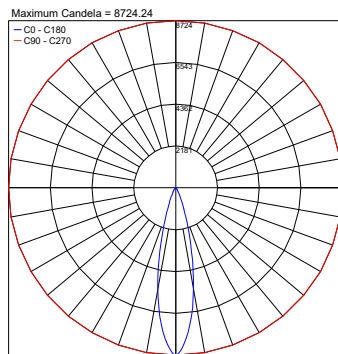

CRI 80 - 20W

24°