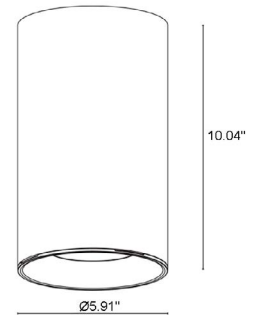

# ALTOPIANO C 3.0

Altopiano C are outdoor ceiling-mounted luminaires that can be coordinated with Altopiano downlights, and Altopiano S suspended fixtures. They come in a cylindrical or square version in 2 sizes with a minimalist look perfect for hospitality and residential settings. It has recessed optics for excellent visual comfort and a UGR of less than 19 with a variety of optics. Altopiano C 3.0 is the Ø5.9" x 10.0" cylindrical version.

## TECHNICAL DATA

<b>Wattage</b>	15W, 20W
<b>Power Supply</b>	Integral 120VAC
<b>Construction</b>	Body: Anticorodal Aluminum Lens: Serigraphed-gray and Transparent Extra-clear Glass
<b>CCT</b>	2200K, 2700K, 3000K, 4000K
<b>CRI</b>	80, >90 (2200K only available >90)
<b>BUG Rating (CRI 80)</b>	B1-U1-G0 (Diffuse, 20°x72°-15W) B2-U0-G0 (61°-both, 37°-15W, 24°-20W, 18°-both) B2-U1-G0 (37°-20W, 20°x72°-20W)
<b>Delivered Lumens</b>	1212 lm (3000K, 18°, 15W, CRI >90) 1431 lm (3000K, 18°, 15W, CRI 80) 1683 lm (3000K, 18°, 20W, CRI >90) 1988 lm (3000K, 18°, 20W, CRI 80)
<b>Efficacy</b>	80.8 lm/W (3000K, 18°, 15W, CRI >90) 95.4 lm/W (3000K, 18°, 15W, CRI 80) 84.2 lm/W (3000K, 18°, 20W, CRI >90) 99.4 lm/W (3000K, 18°, 20W, CRI 80)
<b>Optics</b>	6 Standard (see below)
<b>Finishes</b>	4 Standard, Custom RAL on request (4 Stage Marine Grade Finish)
<b>Fixture Dimensions</b>	Ø 5.91" x 10.04" h
<b>Fixture Weight</b>	5.07 lbs
<b>Lumen Maintenance</b>	60,000 hrs L90, B10 (Ta 25°C)
<b>Color Consistency</b>	2-Step MacAdam
<b>Operating Temp.</b>	-4°F to +122°F
<b>IP Rating</b>	IP66
<b>IK Rating</b>	IK08

Fixture Dimensions

## PHOTOMETRIC DATA

Note: All photometry is 3000K

CRI 80 - 15W

24°

PHOTOMETRIC FILENAME : ALTOPIANO\_C\_3.0\_M\_24\_3000K\_CR80\_15W.IES

Maximum Candela = 3028.0

37°

PHOTOMETRIC FILENAME : ALTOPIANO\_C\_3.0\_L\_37\_3000K\_CR80\_15W.IES