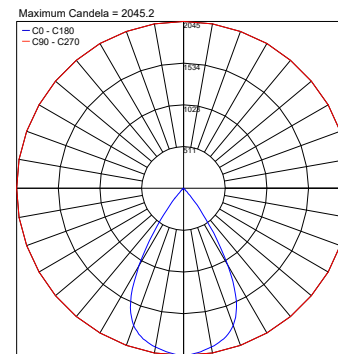

Maximum Candela = 2045.2

61°