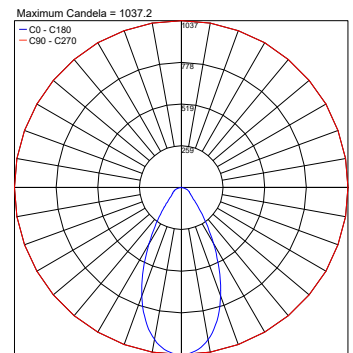

Maximum Candela = 1037.2

Diffuse