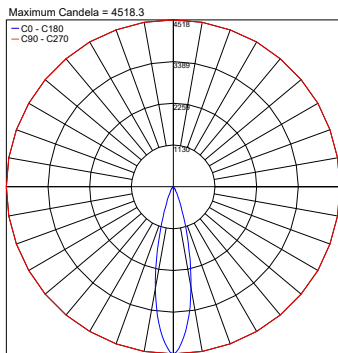

ACCESSORIES

Anti-Glare

Honeycomb Louvre
Built into the fixture
Can be provided on all optics
except for diffuse and elliptical optics

Anti-glare Shield
Built into the fixture
Can be provided on all optics
except for diffuse and elliptical optics

PHOTOMETRIC DATA

Note: All photometry is 3000K

CRI 80 - 15W

24°