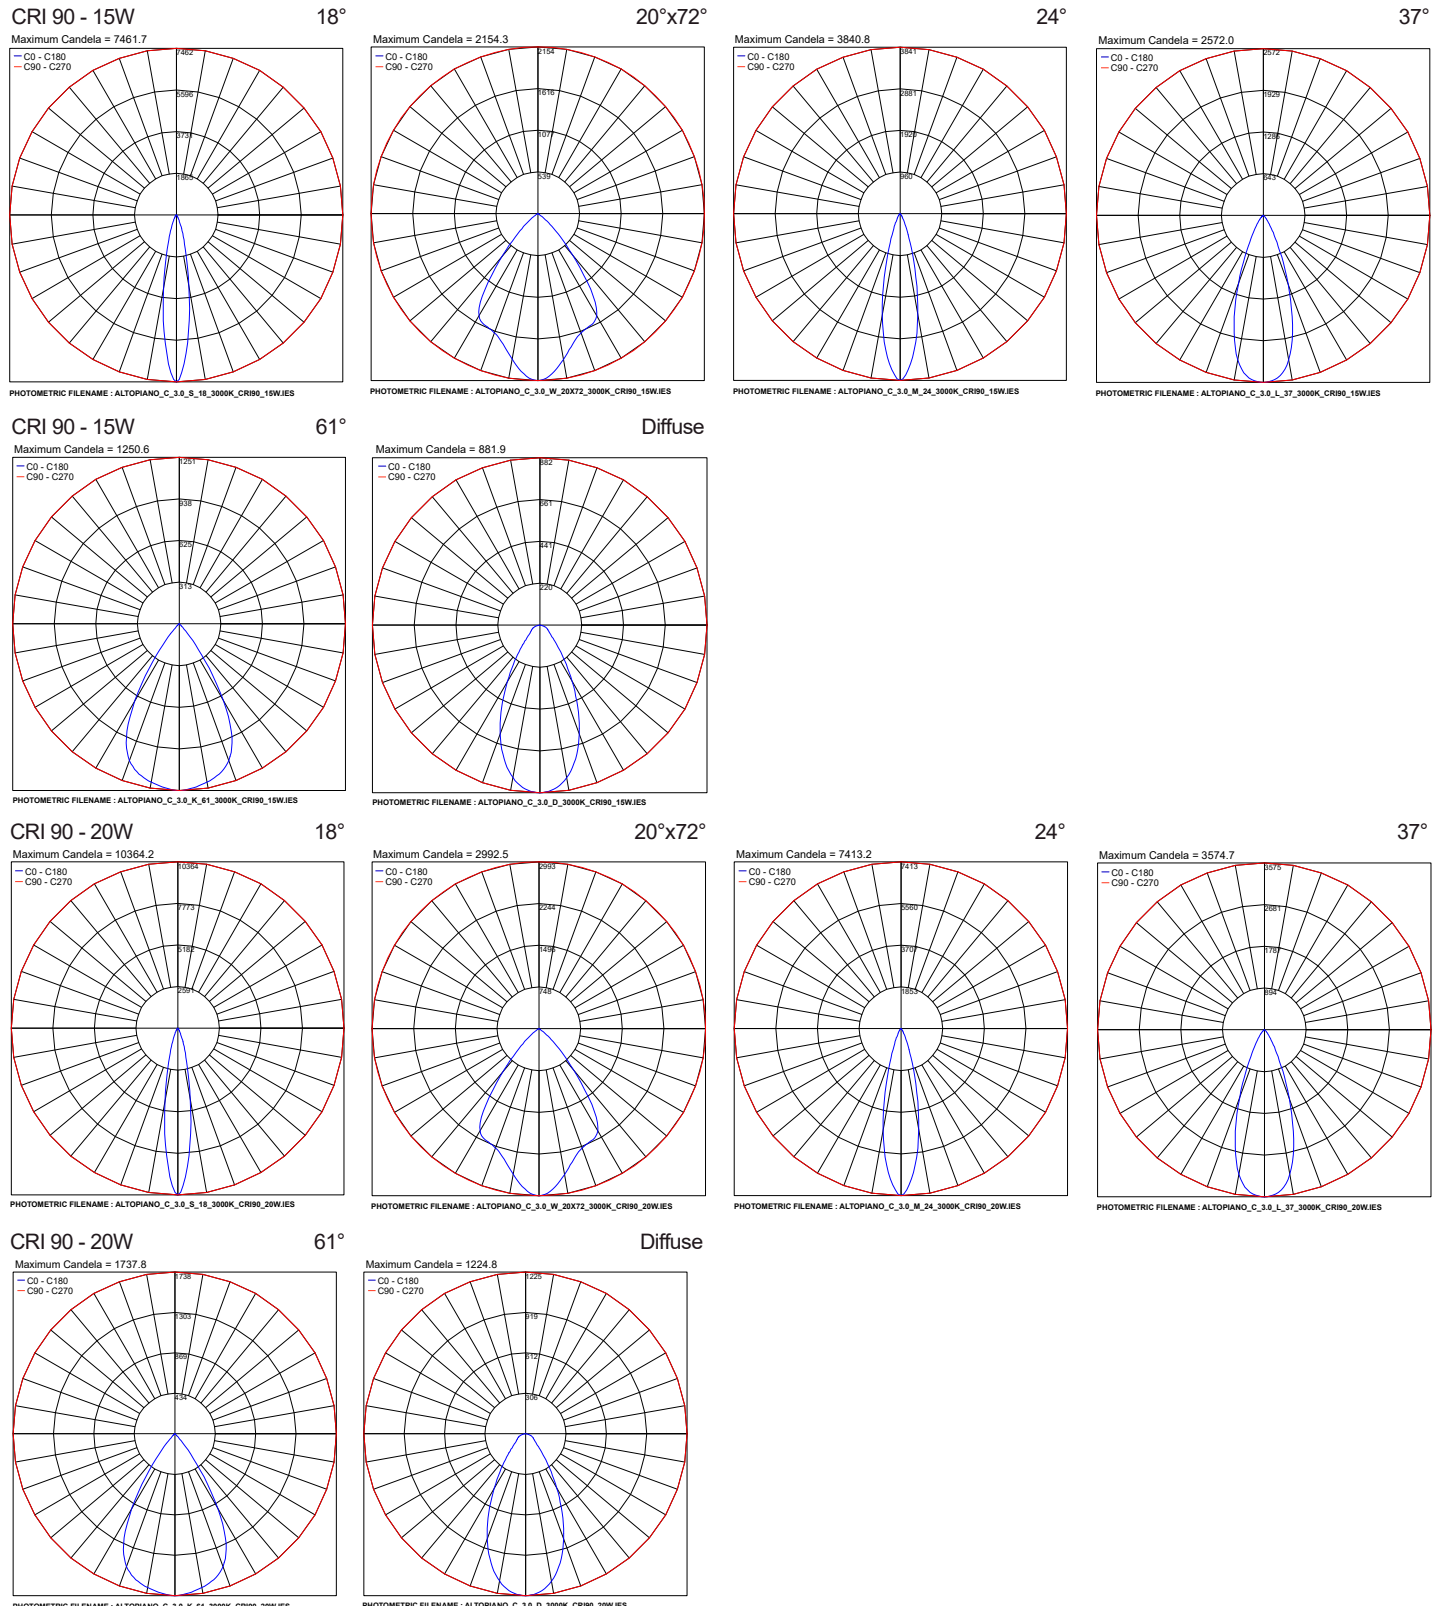

## TECHNICAL DATA

<b>Wattage</b>	15W, 20W
<b>Power Supply</b>	Integral 120VAC
<b>Construction</b>	Body: Anticorodal Aluminum Lens: Serigraphed-gray and Transparent Extra-clear Glass
<b>CCT</b>	2200K, 2700K, 3000K, 4000K
<b>CRI</b>	80, >90 (2200K only available >90)
<b>BUG Rating (CRI 80)</b>	B1-U1-G0 (Diffuse, 20°x72°-15W) B2-U0-G0 (61°-both, 37°-15W, 24°-20W, 18°-both) B2-U1-G0 (37°-20W, 20°x72°-20W)
<b>Delivered Lumens</b>	1212 lm (3000K, 18°, 15W, CRI >90) 1431 lm (3000K, 18°, 15W, CRI 80) 1683 lm (3000K, 18°, 20W, CRI >90) 1988 lm (3000K, 18°, 20W, CRI 80)
<b>Efficacy</b>	80.8 lm/W (3000K, 18°, 15W, CRI >90) 95.4 lm/W (3000K, 18°, 15W, CRI 80) 84.2 lm/W (3000K, 18°, 20W, CRI >90) 99.4 lm/W (3000K, 18°, 20W, CRI 80)
<b>Optics</b>	6 Standard (see below)
<b>Finishes</b>	4 Standard, Custom RAL on request (4 Stage Marine Grade Finish)
<b>Fixture Dimensions</b>	Ø 5.91" x 10.04" h
<b>Fixture Weight</b>	5.07 lbs
<b>Lumen Maintenance</b>	60,000 hrs L90, B10 (Ta 25°C)
<b>Color Consistency</b>	2-Step MacAdam
<b>Operating Temp.</b>	-4°F to +122°F
<b>IP Rating</b>	IP66
<b>IK Rating</b>	IK08

Fixture Dimensions

## PHOTOMETRIC DATA

Note: All photometry is 3000K

CRI 80 - 15W

24°

PHOTOMETRIC FILENAME : ALTOPIANO\_C\_3.0\_M\_24\_3000K\_CR80\_15W.IES

Maximum Candela = 3028.0

37°

PHOTOMETRIC FILENAME : ALTOPIANO\_C\_3.0\_L\_37\_3000K\_CR80\_15W.IES

## PHOTOMETRIC DATA - Note: All photometry is 3000K

Job Name/Date:

Fixture Type Designation: