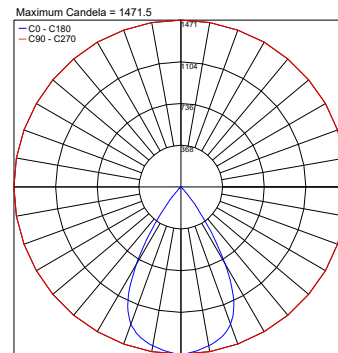

Maximum Candela = 1471.5

61°