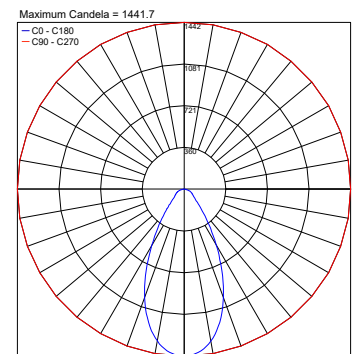

Maximum Candela = 1441.7

Diffuse