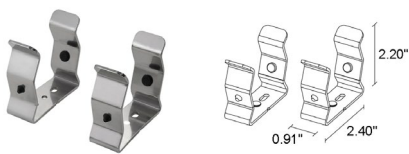

SUGGESTED POWER SUPPLIES

STATIC WHITE - 24VDC (FOR USE WITH FOUNTAIN / WATER FEATURES)

Part Number	Description	Input/Output	# of Fixtures
FPV-100110024	ELV / TRIAC & 0-10V Dimming (100 to 0%)	120-277VAC to 24VDC, 96W, Class 2, NEMA 4	1-3
FPV-100000024	Non-Dim	120-277VAC to 24VDC, 100W, Class 2, NEMA 4	1-3
FPV-100100024	0-10V Dimming to 1.0% (2 Channels)	120-277VAC to 24VDC, 100W, Class 2, NEMA 4	1-6

For other power supply options consult factory.

ACCESSORIES - Installation (REQUIRED)

WMA04
Clips Pair