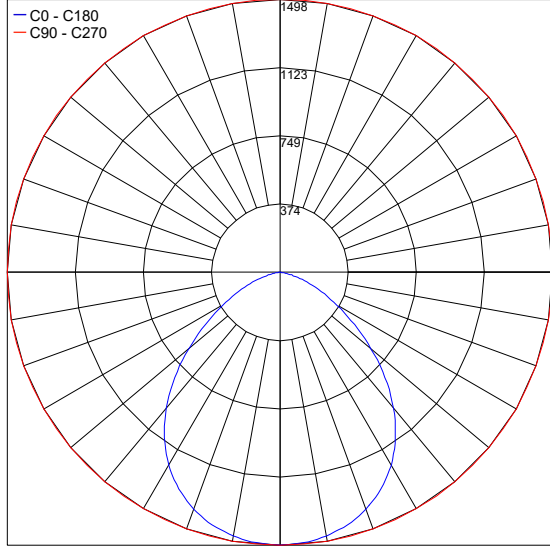

PHOTOMETRIC DATA

Note all Photometry is 3000K

Maximum Candela = 1497.6

PHOTOMETRIC FILENAME : TREVI_2.0_W_38X94_3000K_21W_24VDC.IES

Maximum Candela = 833.1