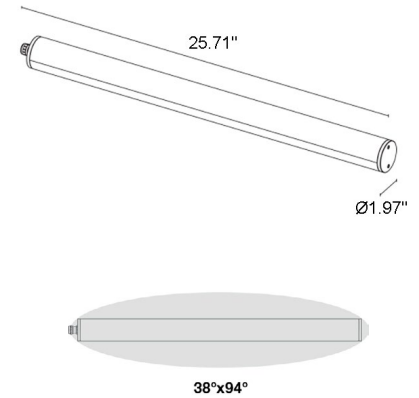

Trevi are a series of linear profiles suitable for outdoor and underwater applications featuring a cylindrical screen, a distinctive characteristic that enables the profile to 'disappear' in the water, leaving just its light to capture the eye. Trevi 2.0 is 25.7" in length and offers static white light with elliptical or diffused optics.

TECHNICAL DATA

Wattage / Input	21W (24VDC)
Power Supply	Remote, not included. See page 2.
Construction	End Caps: AISI 316L Stainless Steel Heat Sink: Internal Anticorodal Aluminum Lens: Transparent Polycarbonate Cable Length: 16.4 ft
CCT	2200K, 2700K, 3000K, 4000K
CRI	80
BUG Rating	B1-U1-G1 (38°x94°, Diffuse)
Delivered Lumens	2242 lm (3000K, 38°x94°)
Efficacy	106.76 lm/W (3000K, 38°x94°)
Optics	38°x94°, Diffuse
Finish	Polycarbonate
Fixture Dimensions	Ø1.97" x 25.71" l
Fixture Weight	5.84 lbs
LED Source	56 mid-power LEDs
Lumen Maintenance	60,000h L80 B10 (Ta 25°C)
Color Consistency	3-Step MacAdam
Operating Temp.	-4°F - 113°F (installation outdoors) 32°F - 113°F (installation underwater)
IP Rating	IP65, IP68
Impact Rating	IK10
Max Depth	32.81 ft

Fixture Dimensions

ORDERING INFORMATION

Example: TR2000000N0WP. Accessories / Power Supplies ordered separately.

TR20000000			P
Model No. TR20000000	CCT N0 - 2200K F0 - 2700K 50 - 3000K 90 - 4000K	Optics W - 39°x95° D - Diffuse	Finish P - Polycarbonate

Job Name/Date:

Fixture Type Designation:

SUGGESTED POWER SUPPLIES

STATIC WHITE - 24VDC (FOR USE WITH FOUNTAIN / WATER FEATURES)

Part Number	Description	Input/Output	# of Fixtures
FPV-100110024	ELV / TRIAC & 0-10V Dimming (100 to 0%)	120-277VAC to 24VDC, 96W, Class 2, NEMA 4	1-3
FPV-100000024	Non-Dim	120-277VAC to 24VDC, 100W, Class 2, NEMA 4	1-3
FPV-100100024	0-10V Dimming to 1.0% (2 Channels)	120-277VAC to 24VDC, 100W, Class 2, NEMA 4	1-6