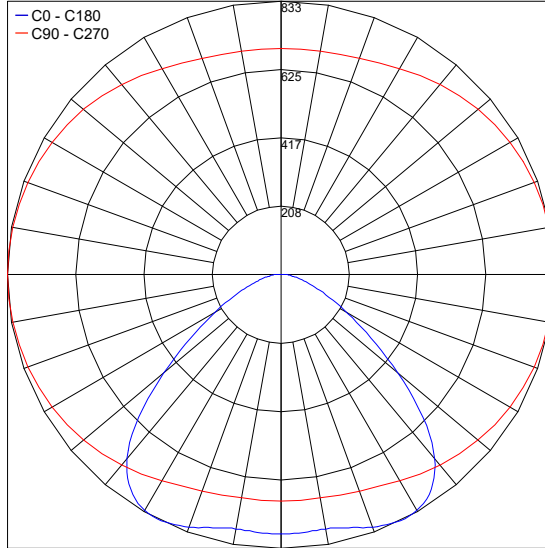

PHOTOMETRIC FILENAME : TREVI_2.0_D_3000K_21W_24VDC.IES

Job Name/Date:

Fixture Type Designation: