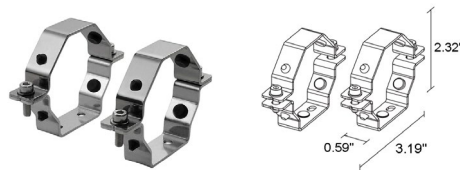

TECHNICAL DATA

Wattage / Input	21W (24VDC)
Power Supply	Remote, not included. See page 2.
Construction	End Caps: AISI 316L Stainless Steel Heat Sink: Internal Anticorodal Aluminum Lens: Transparent Polycarbonate Cable Length: 16.4 ft
CCT	2200K, 2700K, 3000K, 4000K
CRI	80
BUG Rating	B1-U1-G1 (38°x94°, Diffuse)
Delivered Lumens	2242 lm (3000K, 38°x94°)
Efficacy	106.76 lm/W (3000K, 38°x94°)
Optics	38°x94°, Diffuse
Finish	Polycarbonate
Fixture Dimensions	Ø1.97" x 25.71" l
Fixture Weight	5.84 lbs
LED Source	56 mid-power LEDs
Lumen Maintenance	60,000h L80 B10 (Ta 25°C)
Color Consistency	3-Step MacAdam
Operating Temp.	-4°F - 113°F (installation outdoors) 32°F - 113°F (installation underwater)
IP Rating	IP65, IP68
Impact Rating	IK10
Max Depth	32.81 ft

Fixture Dimensions

ORDERING INFORMATION

Example: TR2000000N0WP. Accessories / Power Supplies ordered separately.

TR20000000			P
Model No. TR20000000	CCT N0 - 2200K F0 - 2700K 50 - 3000K 90 - 4000K	Optics W - 39°x95° D - Diffuse	Finish P - Polycarbonate

Job Name/Date:

Fixture Type Designation:

SUGGESTED POWER SUPPLIES

STATIC WHITE - 24VDC (FOR USE WITH FOUNTAIN / WATER FEATURES)

Part Number	Description	Input/Output	# of Fixtures
FPV-100110024	ELV / TRIAC & 0-10V Dimming (100 to 0%)	120-277VAC to 24VDC, 96W, Class 2, NEMA 4	1-3
FPV-100000024	Non-Dim	120-277VAC to 24VDC, 100W, Class 2, NEMA 4	1-3
FPV-100100024	0-10V Dimming to 1.0% (2 Channels)	120-277VAC to 24VDC, 100W, Class 2, NEMA 4	1-6

For other power supply options consult factory.

ACCESSORIES - Installation (REQUIRED)

WMA04
Clips Pair

WMA05
Pair of temper-resistant clips

WMA07
Suspension Kit

Job Name/Date:

Fixture Type Designation:

PHOTOMETRIC DATA