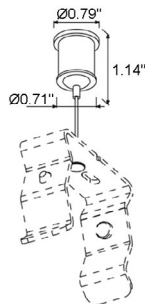

TECHNICAL DATA

Wattage / Input	21W (24VDC)
Power Supply	Remote, not included. See page 2.
Construction	End Caps: AISI 316L Stainless Steel Heat Sink: Internal Anticorodal Aluminum Lens: Transparent Polycarbonate Cable Length: 16.4 ft
CCT	2200K, 2700K, 3000K, 4000K
CRI	80
BUG Rating	B1-U1-G1 (38°x94°, Diffuse)
Delivered Lumens	2242 lm (3000K, 38°x94°)
Efficacy	106.76 lm/W (3000K, 38°x94°)
Optics	38°x94°, Diffuse
Finish	Polycarbonate
Fixture Dimensions	Ø1.97" x 25.71" l
Fixture Weight	5.84 lbs
LED Source	56 mid-power LEDs
Lumen Maintenance	60,000h L80 B10 (Ta 25°C)
Color Consistency	3-Step MacAdam
Operating Temp.	-4°F - 113°F (installation outdoors) 32°F - 113°F (installation underwater)
IP Rating	IP65, IP68
Impact Rating	IK10
Max Depth	32.81 ft

Fixture Dimensions

ORDERING INFORMATION

Example: TR2000000N0WP. Accessories / Power Supplies ordered separately.

TR20000000			P
Model No.	CCT	Optics	Finish
TR20000000	N0 - 2200K F0 - 2700K 50 - 3000K 90 - 4000K	W - 39°x95° D - Diffuse	P - Polycarbonate

Job Name/Date:

Fixture Type Designation:

SUGGESTED POWER SUPPLIES

STATIC WHITE - 24VDC (FOR USE WITH FOUNTAIN / WATER FEATURES)

Part Number	Description	Input/Output	# of Fixtures
FPV-100110024	ELV / TRIAC & 0-10V Dimming (100 to 0%)	120-277VAC to 24VDC, 96W, Class 2, NEMA 4	1-3
FPV-100000024	Non-Dim	120-277VAC to 24VDC, 100W, Class 2, NEMA 4	1-3
FPV-100100024	0-10V Dimming to 1.0% (2 Channels)	120-277VAC to 24VDC, 100W, Class 2, NEMA 4	1-6

For other power supply options consult factory.

ACCESSORIES - Installation (REQUIRED)

WMA04
Clips Pair

WMA05
Pair of tamper-resistant clips

WMA07
Suspension Kit

Job Name/Date:

Fixture Type Designation:

PHOTOMETRIC DATA