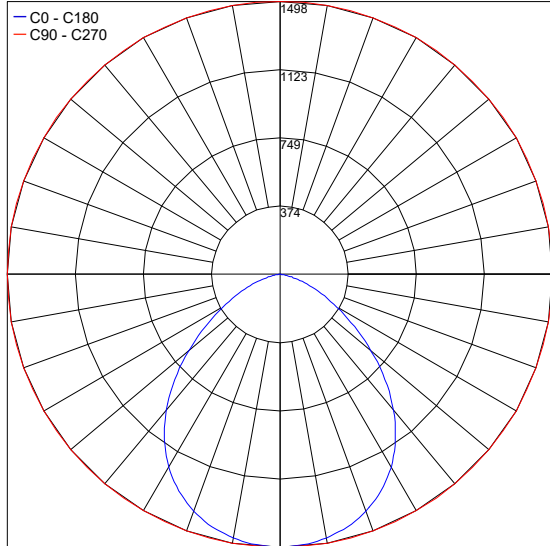

PHOTOMETRIC DATA

Note all Photometry is 3000K

Maximum Candela = 1497.6

PHOTOMETRIC FILENAME : TREVI_2.0_W_38X94_3000K_21W_24VDC.IES

Maximum Candela = 833.1