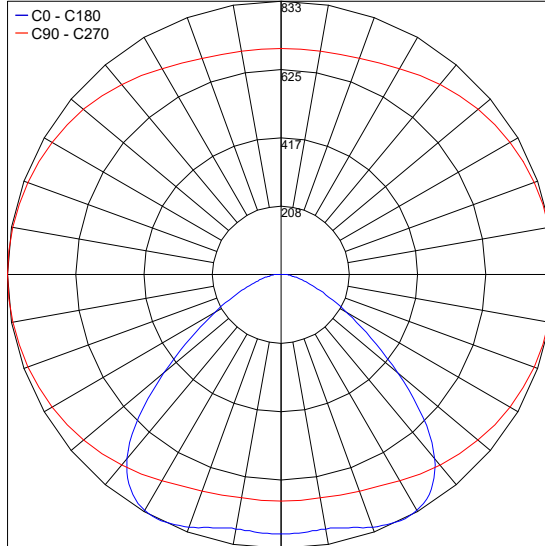

PHOTOMETRIC FILENAME : TREVI_2.0_D_3000K_21W_24VDC.IES

Job Name/Date:

Fixture Type Designation: