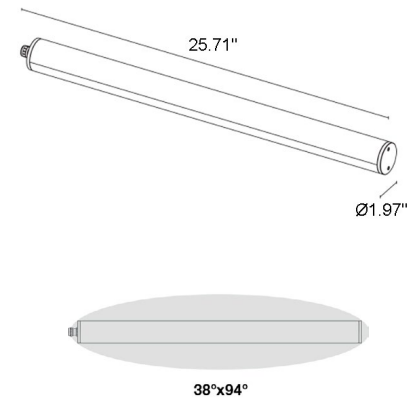

Trevi are a series of linear profiles suitable for outdoor and underwater applications featuring a cylindrical screen, a distinctive characteristic that enables the profile to 'disappear' in the water, leaving just its light to capture the eye. Trevi 2.0 is 25.7" in length and offers static white light with elliptical or diffused optics.

TECHNICAL DATA

Wattage / Input	21W (24VDC)
Power Supply	Remote, not included. See page 2.
Construction	End Caps: AISI 316L Stainless Steel Heat Sink: Internal Anticorodal Aluminum Lens: Transparent Polycarbonate Cable Length: 16.4 ft
CCT	2200K, 2700K, 3000K, 4000K
CRI	80
BUG Rating	B1-U1-G1 (38°x94°, Diffuse)
Delivered Lumens	2242 lm (3000K, 38°x94°)
Efficacy	106.76 lm/W (3000K, 38°x94°)
Optics	38°x94°, Diffuse
Finish	Polycarbonate
Fixture Dimensions	Ø1.97" x 25.71" l
Fixture Weight	5.84 lbs
LED Source	56 mid-power LEDs
Lumen Maintenance	60,000h L80 B10 (Ta 25°C)
Color Consistency	3-Step MacAdam
Operating Temp.	-4°F - 113°F (installation outdoors) 32°F - 113°F (installation underwater)
IP Rating	IP65, IP68
Impact Rating	IK10
Max Depth	32.81 ft

Fixture Dimensions

ORDERING INFORMATION

Example: TR2000000N0WP. Accessories / Power Supplies ordered separately.

TR20000000			P
Model No.	CCT	Optics	Finish
TR20000000	N0 - 2200K F0 - 2700K 50 - 3000K 90 - 4000K	W - 39°x95° D - Diffuse	P - Polycarbonate

Job Name/Date:

Fixture Type Designation:

SUGGESTED POWER SUPPLIES

STATIC WHITE - 24VDC (FOR USE WITH FOUNTAIN / WATER FEATURES)

Part Number	Description	Input/Output	# of Fixtures
FPV-100110024	ELV / TRIAC & 0-10V Dimming (100 to 0%)	120-277VAC to 24VDC, 96W, Class 2, NEMA 4	1-3
FPV-100000024	Non-Dim	120-277VAC to 24VDC, 100W, Class 2, NEMA 4	1-3
FPV-100100024	0-10V Dimming to 1.0% (2 Channels)	120-277VAC to 24VDC, 100W, Class 2, NEMA 4	1-6