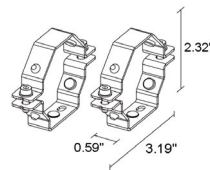

WMA05
Pair of tamper-resistant clips