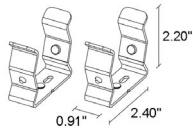

SUGGESTED POWER SUPPLIES

STATIC WHITE - 24VDC (FOR USE WITH FOUNTAIN / WATER FEATURES)

Part Number	Description	Input/Output	# of Fixtures
FPV-100110024	ELV / TRIAC & 0-10V Dimming (100 to 0%)	120-277VAC to 24VDC, 96W, Class 2, NEMA 4	1-3
FPV-100000024	Non-Dim	120-277VAC to 24VDC, 100W, Class 2, NEMA 4	1-3
FPV-100100024	0-10V Dimming to 1.0% (2 Channels)	120-277VAC to 24VDC, 100W, Class 2, NEMA 4	1-6

For other power supply options consult factory.

ACCESSORIES - Installation (REQUIRED)

WMA04
Clips Pair