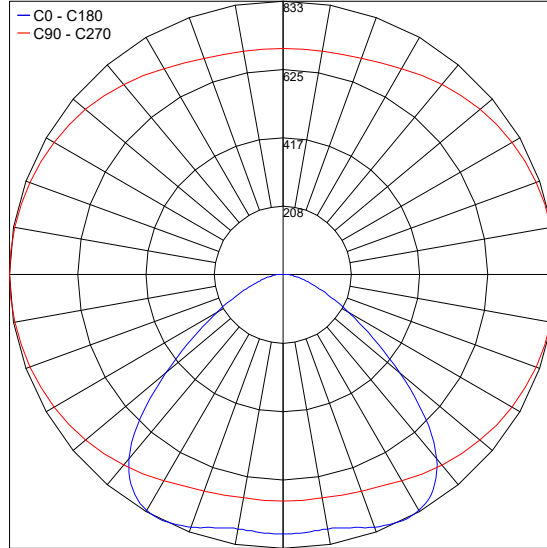

TECHNICAL DATA

Wattage / Input	21W (24VDC)
Power Supply	Remote, not included. See page 2.
Construction	End Caps: AISI 316L Stainless Steel Heat Sink: Internal Anticorodal Aluminum Lens: Transparent Polycarbonate Cable Length: 16.4 ft
CCT	2200K, 2700K, 3000K, 4000K
CRI	80
BUG Rating	B1-U1-G1 (38°x94°, Diffuse)
Delivered Lumens	2242 lm (3000K, 38°x94°)
Efficacy	106.76 lm/W (3000K, 38°x94°)
Optics	38°x94°, Diffuse
Finish	Polycarbonate
Fixture Dimensions	Ø1.97" x 25.71" l
Fixture Weight	5.84 lbs
LED Source	56 mid-power LEDs
Lumen Maintenance	60,000h L80 B10 (Ta 25°C)
Color Consistency	3-Step MacAdam
Operating Temp.	-4°F - 113°F (installation outdoors) 32°F - 113°F (installation underwater)
IP Rating	IP65, IP68
Impact Rating	IK10
Max Depth	32.81 ft

Fixture Dimensions

ORDERING INFORMATION

Example: TR2000000N0WP. Accessories / Power Supplies ordered separately.

TR20000000			P
Model No.	CCT	Optics	Finish
TR20000000	N0 - 2200K F0 - 2700K 50 - 3000K 90 - 4000K	W - 39°x95° D - Diffuse	P - Polycarbonate

Note all Photometry is 3000K

Maximum Candela = 1497.6

PHOTOMETRIC FILENAME : TREVI_2.0_W_38X94_3000K_21W_24VDC.IES

Maximum Candela = 833.1

PHOTOMETRIC FILENAME : TREVI_2.0_D_3000K_21W_24VDC.IES

Job Name/Date: