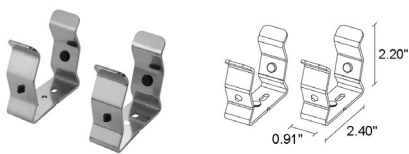

SUGGESTED POWER SUPPLIES

STATIC WHITE - 24VDC (FOR USE WITH FOUNTAIN / WATER FEATURES)

Part Number	Description	Input/Output	# of Fixtures
FPV-100110024	ELV / TRIAC & 0-10V Dimming (100 to 0%)	120-277VAC to 24VDC, 96W, Class 2, IP66, NEMA 4X	1-3
FPV-100000024	Non-Dim	120-277VAC to 24VDC, 100W, Class 2, IP66, NEMA 4X	1-3
FPV-100100024	0-10V Dimming to 1.0% (2 Channels)	120-277VAC to 24VDC, 100W, Class 2, IP66, NEMA 4X	1-6

For other power supply options consult factory.

ACCESSORIES - Installation (REQUIRED)

WMA04
Clips Pair