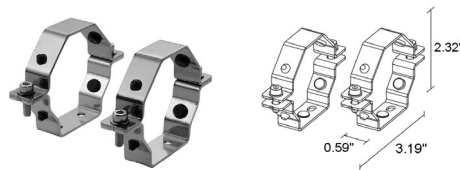

TECHNICAL DATA

Wattage / Input	21W (24VDC)
Power Supply	Remote, not included. See page 2.
Construction	End Caps: AISI 316L Stainless Steel Heat Sink: Internal Anticorodal Aluminum Lens: Transparent Polycarbonate Cable Length: 16.4 ft
CCT	2200K, 2700K, 3000K, 4000K
CRI	80
BUG Rating	B1-U1-G1 (38°x94°, Diffuse)
Delivered Lumens	2242 lm (3000K, 38°x94°)
Efficacy	106.76 lm/W (3000K, 38°x94°)
Optics	38°x94°, Diffuse
Finish	Polycarbonate
Fixture Dimensions	Ø1.97" x 25.71" l
Fixture Weight	5.84 lbs
LED Source	56 mid-power LEDs
Lumen Maintenance	60,000h L80 B10 (Ta 25°C)
Color Consistency	3-Step MacAdam
Operating Temp.	-4°F - 113°F (installation outdoors) 32°F - 113°F (installation underwater)
IP Rating	IP65, IP68
Impact Rating	IK10
Max Depth	32.81 ft

Fixture Dimensions

ORDERING INFORMATION

Example: TR2000000N0WP. Accessories / Power Supplies ordered separately.

TR20000000			P
Model No.	CCT	Optics	Finish
TR20000000	N0 - 2200K F0 - 2700K 50 - 3000K 90 - 4000K	W - 39°x95° D - Diffuse	P - Polycarbonate

Job Name/Date:

Fixture Type Designation:

SUGGESTED POWER SUPPLIES

STATIC WHITE - 24VDC (FOR USE WITH FOUNTAIN / WATER FEATURES)

Part Number	Description	Input/Output	# of Fixtures
FPV-100110024	ELV / TRIAC & 0-10V Dimming (100 to 0%)	120-277VAC to 24VDC, 96W, Class 2, IP66, NEMA 4X	1-3
FPV-100000024	Non-Dim	120-277VAC to 24VDC, 100W, Class 2, IP66, NEMA 4X	1-3
FPV-100100024	0-10V Dimming to 1.0% (2 Channels)	120-277VAC to 24VDC, 100W, Class 2, IP66, NEMA 4X	1-6

For other power supply options consult factory.

ACCESSORIES - Installation (REQUIRED)

WMA04
Clips Pair

WMA05
Pair of tamper-resistant clips

WMA07
Suspension Kit

Job Name/Date:

Fixture Type Designation:

PHOTOMETRIC DATA