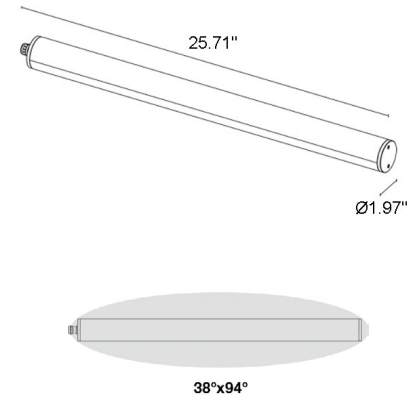

Trevi are a series of linear profiles suitable for outdoor and underwater applications featuring a cylindrical screen, a distinctive characteristic that enables the profile to 'disappear' in the water, leaving just its light to capture the eye. Trevi 2.0 is 25.7" in length and offers static white light with elliptical or diffused optics.

TECHNICAL DATA

Wattage / Input	21W (24VDC)
Power Supply	Remote, not included. See page 2.
Construction	End Caps: AISI 316L Stainless Steel Heat Sink: Internal Anticorodal Aluminum Lens: Transparent Polycarbonate Cable Length: 16.4 ft
CCT	2200K, 2700K, 3000K, 4000K
CRI	80
BUG Rating	B1-U1-G1 (38°x94°, Diffuse)
Delivered Lumens	2242 lm (3000K, 38°x94°)
Efficacy	106.76 lm/W (3000K, 38°x94°)
Optics	38°x94°, Diffuse
Finish	Polycarbonate
Fixture Dimensions	Ø1.97" x 25.71" l
Fixture Weight	5.84 lbs
LED Source	56 mid-power LEDs
Lumen Maintenance	60,000h L80 B10 (Ta 25°C)
Color Consistency	3-Step MacAdam
Operating Temp.	-4°F - 113°F (installation outdoors) 32°F - 113°F (installation underwater)
IP Rating	IP65, IP68
Impact Rating	IK10
Max Depth	32.81 ft

Fixture Dimensions

ORDERING INFORMATION

Example: TR2000000N0WP. Accessories / Power Supplies ordered separately.

TR20000000			P
Model No.	CCT	Optics	Finish
TR20000000	N0 - 2200K F0 - 2700K 50 - 3000K 90 - 4000K	W - 39°x95° D - Diffuse	P - Polycarbonate

Job Name/Date:

Fixture Type Designation:

SUGGESTED POWER SUPPLIES

STATIC WHITE - 24VDC (FOR USE WITH FOUNTAIN / WATER FEATURES)

Part Number	Description	Input/Output	# of Fixtures
FPV-100110024	ELV / TRIAC & 0-10V Dimming (100 to 0%)	120-277VAC to 24VDC, 96W, Class 2, IP66, NEMA 4X	1-3
FPV-100000024	Non-Dim	120-277VAC to 24VDC, 100W, Class 2, IP66, NEMA 4X	1-3
FPV-100100024	0-10V Dimming to 1.0% (2 Channels)	120-277VAC to 24VDC, 100W, Class 2, IP66, NEMA 4X	1-6