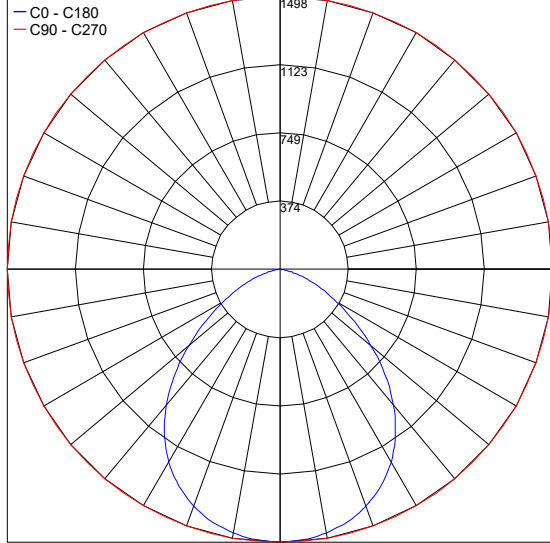

PHOTOMETRIC DATA

Note all Photometry is 3000K

Maximum Candela = 1497.6

PHOTOMETRIC FILENAME : TREVI_2.0_W_38X94_3000K_21W_24VDC.IES

Maximum Candela = 833.1