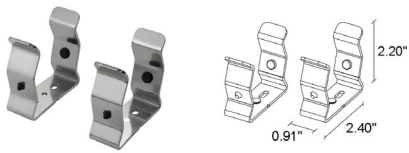

SUGGESTED POWER SUPPLIES

STATIC WHITE - 24VDC (FOR USE WITH FOUNTAIN / WATER FEATURES)

Part Number	Description	Input/Output	# of Fixtures
FPV-100110024	ELV / TRIAC & 0-10V Dimming (100 to 0%)	120-277VAC to 24VDC, 96W, Class 2, NEMA 4	1-1
FPV-100000024	Non-Dim	120-277VAC to 24VDC, 100W, Class 2, NEMA 4	1-1

For other power supply options consult factory.

ACCESSORIES - Installation (REQUIRED)

WMA04
Clips Pair