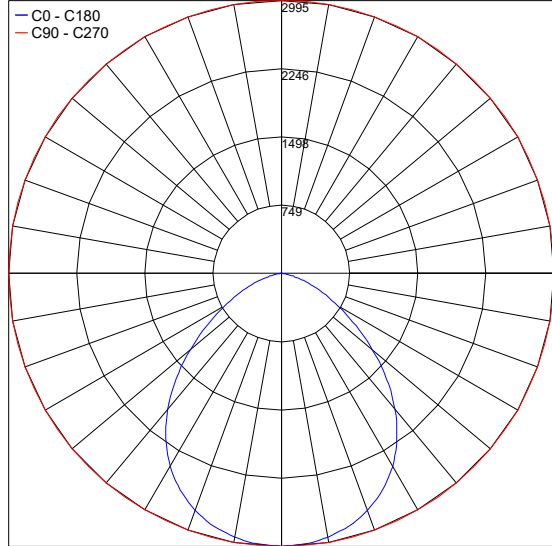

PHOTOMETRIC DATA

Note all Photometry is 3000K

Maximum Candela = 2995.2

PHOTOMETRIC FILENAME : TREVI_2.1_W_38X94_3000K_42W_24VDC.IES

Maximum Candela = 1666.1