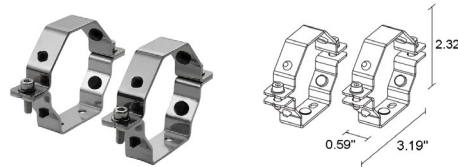

UL 676

TECHNICAL DATA

Wattage / Input	42W (24VDC)
Power Supply	Remote, not included. See page 2.
Construction	End Caps: AISI 316L Stainless Steel Heat Sink: Internal Anticorodal Aluminum Lens: Transparent Polycarbonate Cable Length: 16.4 ft
CCT	2200K, 2700K, 3000K, 4000K
CRI	80
BUG Rating	B2-U1-G1 (38°x94°) B2-U2-G1 (Diffuse)
Delivered Lumens	4484 lm (3000K, 38°x94°)
Efficacy	106.8 lm/W (3000K, 38°x94°)
Optics	38°x94°, Diffuse
Finish	Polycarbonate
Fixture Dimensions	Ø1.97" x 47.76" l
Fixture Weight	8.82 lbs
LED Source	112 mid-power LEDs
Lumen Maintenance	60,000h L80 B10 (Ta 25°C)
Color Consistency	3-Step MacAdam
Operating Temp.	-4°F - 113°F (installation outdoors) 32°F - 113°F (installation underwater)
IP Rating	IP65, IP68
Impact Rating	IK10
Max Depth	32.81 ft

Fixture Dimensions

ORDERING INFORMATION

Example: TR2100000N0WP. Accessories / Power Supplies ordered separately.

TR21000000			P
Model No.	CCT	Optics	Finish
TR21000000	N0 - 2200K F0 - 2700K 50 - 3000K 90 - 4000K	W - 38°x49° D - Diffuse	P - Polycarbonate

Job Name/Date:

Fixture Type Designation:

SUGGESTED POWER SUPPLIES

STATIC WHITE - 24VDC (FOR USE WITH FOUNTAIN / WATER FEATURES)

Part Number	Description	Input/Output	# of Fixtures
FPV-100110024	ELV / TRIAC & 0-10V Dimming (100 to 0%)	120-277VAC to 24VDC, 96W, Class 2, NEMA 4	1-1
FPV-100000024	Non-Dim	120-277VAC to 24VDC, 100W, Class 2, NEMA 4	1-1

For other power supply options consult factory.

ACCESSORIES - Installation (REQUIRED)

WMA04
Clips Pair

WMA05
Pair of temper-resistant clips

WMA07
Suspension Kit

Job Name/Date:

Fixture Type Designation:

PHOTOMETRIC DATA