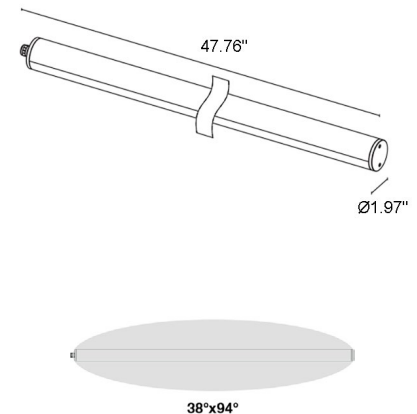

TREVI 2.1

Trevi are a series of linear profiles suitable for outdoor and underwater applications featuring a cylindrical screen, a distinctive characteristic that enables the profile to 'disappear' in the water, leaving just its light to capture the eye. Trevi 2.1 is 47.8" in length and offers static white light with elliptical or diffused optics.

UL 676

TECHNICAL DATA

Wattage / Input	42W (24VDC)
Power Supply	Remote, not included. See page 2.
Construction	End Caps: AISI 316L Stainless Steel Heat Sink: Internal Anticorodal Aluminum Lens: Transparent Polycarbonate Cable Length: 16.4 ft
CCT	2200K, 2700K, 3000K, 4000K
CRI	80
BUG Rating	B2-U1-G1 (38°x94°) B2-U2-G1 (Diffuse)
Delivered Lumens	4484 lm (3000K, 38°x94°)
Efficacy	106.8 lm/W (3000K, 38°x94°)
Optics	38°x94°, Diffuse
Finish	Polycarbonate
Fixture Dimensions	Ø1.97" x 47.76" l
Fixture Weight	8.82 lbs
LED Source	112 mid-power LEDs
Lumen Maintenance	60,000h L80 B10 (Ta 25°C)
Color Consistency	3-Step MacAdam
Operating Temp.	-4°F - 113°F (installation outdoors) 32°F - 113°F (installation underwater)
IP Rating	IP65, IP68
Impact Rating	IK10
Max Depth	32.81 ft

Fixture Dimensions

ORDERING INFORMATION

Example: TR2100000N0WP. Accessories / Power Supplies ordered separately.

TR21000000			P
Model No.	CCT	Optics	Finish
TR21000000	N0 - 2200K F0 - 2700K 50 - 3000K 90 - 4000K	W - 38°x49° D - Diffuse	P - Polycarbonate

Job Name/Date:

Fixture Type Designation:

SUGGESTED POWER SUPPLIES

STATIC WHITE - 24VDC (FOR USE WITH FOUNTAIN / WATER FEATURES)

Part Number	Description	Input/Output	# of Fixtures
FPV-100110024	ELV / TRIAC & 0-10V Dimming (100 to 0%)	120-277VAC to 24VDC, 96W, Class 2, NEMA 4	1-1
FPV-100000024	Non-Dim	120-277VAC to 24VDC, 100W, Class 2, NEMA 4	1-1