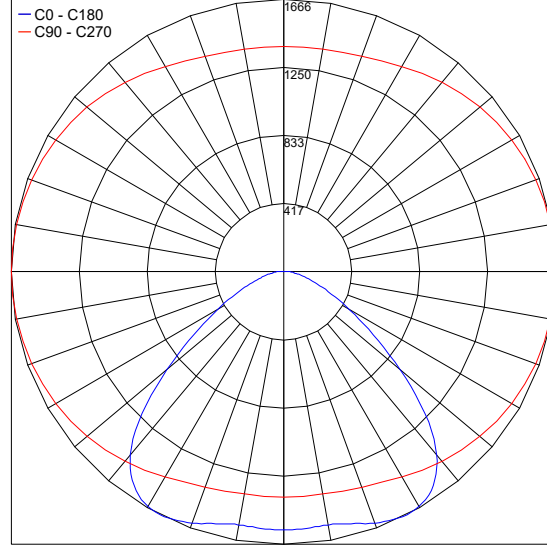

UL 676

TECHNICAL DATA

Wattage / Input	42W (24VDC)
Power Supply	Remote, not included. See page 2.
Construction	End Caps: AISI 316L Stainless Steel Heat Sink: Internal Anticorodal Aluminum Lens: Transparent Polycarbonate Cable Length: 16.4 ft
CCT	2200K, 2700K, 3000K, 4000K
CRI	80
BUG Rating	B2-U1-G1 (38°x94°) B2-U2-G1 (Diffuse)
Delivered Lumens	4484 lm (3000K, 38°x94°)
Efficacy	106.8 lm/W (3000K, 38°x94°)
Optics	38°x94°, Diffuse
Finish	Polycarbonate
Fixture Dimensions	Ø1.97" x 47.76" l
Fixture Weight	8.82 lbs
LED Source	112 mid-power LEDs
Lumen Maintenance	60,000h L80 B10 (Ta 25°C)
Color Consistency	3-Step MacAdam
Operating Temp.	-4°F - 113°F (installation outdoors) 32°F - 113°F (installation underwater)
IP Rating	IP65, IP68
Impact Rating	IK10
Max Depth	32.81 ft

Fixture Dimensions

ORDERING INFORMATION

Example: TR2100000N0WP. Accessories / Power Supplies ordered separately.

TR21000000			P
Model No.	CCT	Optics	Finish
TR21000000	N0 - 2200K F0 - 2700K 50 - 3000K 90 - 4000K	W - 38°x49° D - Diffuse	P - Polycarbonate

Note all Photometry is 3000K

Maximum Candela = 2995.2

PHOTOMETRIC FILENAME : TREVI_2.1_W_38X94_3000K_42W_24VDC.IES

Maximum Candela = 1666.1

PHOTOMETRIC FILENAME : TREVI_2.1_D_3000K_42W_24VDC.IES

Job Name/Date: