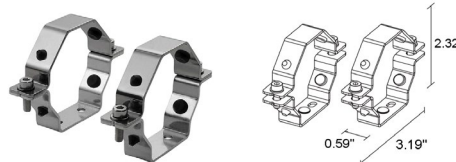

TECHNICAL DATA

Wattage / Input	20W (24VDC)
Power Supply	Remote, not included. See page 2.
Construction	End Caps: AISI 316L Stainless Steel Heat Sink: Internal Anticorodal Aluminum Lens: Transparent Polycarbonate Cable Length: 16.4 ft
CCT	2200K, 2700K, 3000K, 4000K
CRI	80
BUG Rating	B2-U1-G0 (3000K)
Delivered Lumens	1936 lm (3000K, 10°)
Efficacy	96.8 lm/W (3000K, 10°)
Optics	10°, 29°, 42°, 15°x47°
Finish	Polycarbonate
Fixture Dimensions	Ø1.97" x 25.71"
Fixture Weight	5.84 lbs
LED Source	14 mid-power LEDs
Lumen Maintenance	60,000h L80 B10 (Ta 25°C)
Color Consistency	—
Operating Temp.	-4°F - 113°F (installation outdoors) 32°F - 113°F (installation underwater)
IP Rating	IP65, IP68
Impact Rating	IK10
Max Depth	32.81 ft

Fixture Dimensions

ORDERING INFORMATION

Example: TR23000000N0WP. Accessories / Power Supplies ordered separately.

TR23000000			P
Model No.	CCT	Optics	Finish
TR23000000	N0 - 2200K F0 - 2700K 50 - 3000K 90 - 4000K	S - 10° M - 29° L - 42° W - 15°x47°	P - Polycarbonate

Job Name/Date:

Fixture Type Designation:

SUGGESTED POWER SUPPLIES

STATIC WHITE - 24VDC (FOR USE WITH FOUNTAIN / WATER FEATURES)

Part Number	Description	Input/Output	# of Fixtures
FPV-100110024	ELV / TRIAC & 0-10V Dimming (100 to 0%)	120-277VAC to 24VDC, 96W, Class 2, NEMA 4	1-3
FPV-100000024	Non-Dim	120-277VAC to 24VDC, 100W, Class 2, NEMA 4	1-4
FPV-100EL0024	DMX / RDM (Field Addressable) / DALI (4 channels)	120-277VAC to 24VDC, 100W, Class 2, NEMA 4	1-4
FPV-100100024	0-10V Dimming to 1.0% (2 channels)	120-277VAC to 24VDC, 100W, Class 2, NEMA 4	1-8

For other power supply options consult factory.

ACCESSORIES - Installation (REQUIRED)

WMA04
Clips Pair

WMA05
Pair of tamper-resistant clips

WMA07
Suspension Kit

Job Name/Date:

Fixture Type Designation:

PHOTOMETRIC DATA