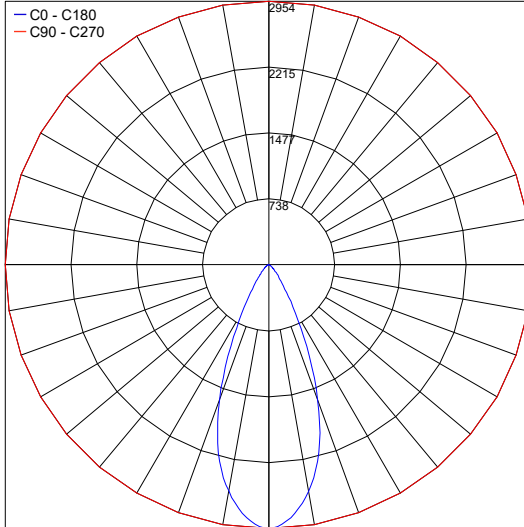

PHOTOMETRIC FILENAME : TREVI_2.3_L_42_3000K_20W_24VDC.IES

Job Name/Date:

Fixture Type Designation: