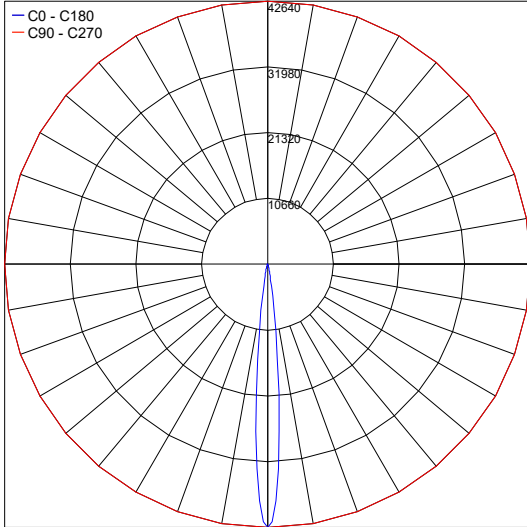

PHOTOMETRIC DATA

Note all Photometry is 3000K

Maximum Candela = 42640.2

PHOTOMETRIC FILENAME : TREVI_2.3_S_10_3000K_20W_24VDC.IES

Maximum Candela = 6198.2