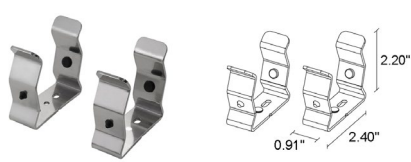

SUGGESTED POWER SUPPLIES

STATIC WHITE - 24VDC (FOR USE WITH FOUNTAIN / WATER FEATURES)

Part Number	Description	Input/Output	# of Fixtures
FPV-100110024	ELV / TRIAC & 0-10V Dimming (100 to 0%)	120-277VAC to 24VDC, 96W, Class 2, NEMA 4	1-3
FPV-100000024	Non-Dim	120-277VAC to 24VDC, 100W, Class 2, NEMA 4	1-4
FPV-100EL0024	DMX / RDM (Field Addressable) / DALI (4 channels)	120-277VAC to 24VDC, 100W, Class 2, NEMA 4	1-4
FPV-100100024	0-10V Dimming to 1.0% (2 channels)	120-277VAC to 24VDC, 100W, Class 2, NEMA 4	1-8

For other power supply options consult factory.

ACCESSORIES - Installation (REQUIRED)

WMA04
Clips Pair