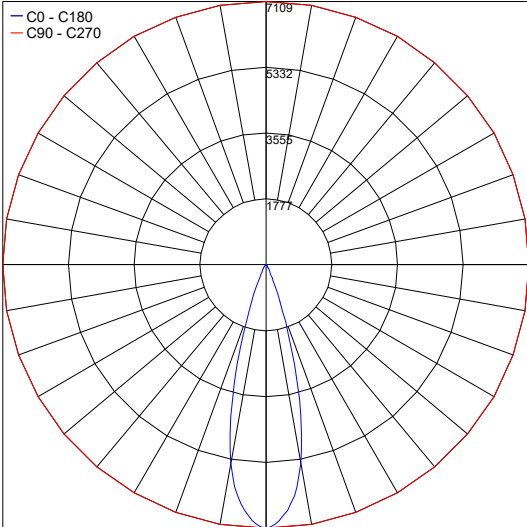

TECHNICAL DATA

Wattage / Input	20W (24VDC)
Power Supply	Remote, not included. See page 2.
Construction	End Caps: AISI 316L Stainless Steel Heat Sink: Internal Anticorodal Aluminum Lens: Transparent Polycarbonate Cable Length: 16.4 ft
CCT	2200K, 2700K, 3000K, 4000K
CRI	80
BUG Rating	B2-U1-G0 (3000K)
Delivered Lumens	1936 lm (3000K, 10°)
Efficacy	96.8 lm/W (3000K, 10°)
Optics	10°, 29°, 42°, 15°x47°
Finish	Polycarbonate
Fixture Dimensions	Ø1.97" x 25.71"
Fixture Weight	5.84 lbs
LED Source	14 mid-power LEDs
Lumen Maintenance	60,000h L80 B10 (Ta 25°C)
Color Consistency	—
Operating Temp.	-4°F - 113°F (installation outdoors) 32°F - 113°F (installation underwater)
IP Rating	IP65, IP68
Impact Rating	IK10
Max Depth	32.81 ft

Note all Photometry is 3000K

Maximum Candela = 42640.2

PHOTOMETRIC FILENAME : TREVI_2.3_S_10_3000K_20W_24VDC.IES

Maximum Candela = 6198.2

PHOTOMETRIC FILENAME : TREVI_2.3_W_15x47_3000K_20W_24VDC.IES

Maximum Candela = 7109.5

PHOTOMETRIC FILENAME : TREVI_2.3_M_29_3000K_20W_24VDC.IES

Maximum Candela = 2953.7

PHOTOMETRIC FILENAME : TREVI_2.3_L_42_3000K_20W_24VDC.IES

Job Name/Date:

Fixture Type Designation: