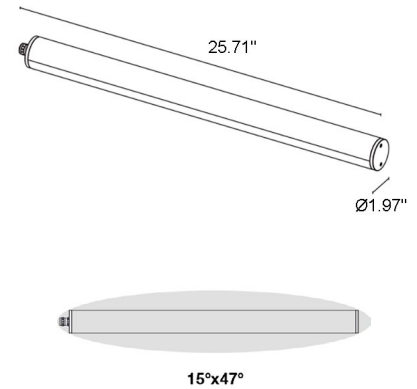

TREVI 2.3

Trevi are a series of linear profiles suitable for outdoor and underwater applications featuring a cylindrical screen, a distinctive characteristic that enables the profile to 'disappear' in the water, leaving just its light to capture the eye. Trevi 2.3 is 25.7" in length and offers static white light with 4 optics options.

TECHNICAL DATA

Wattage / Input	20W (24VDC)
Power Supply	Remote, not included. See page 2.
Construction	End Caps: AISI 316L Stainless Steel Heat Sink: Internal Anticorodal Aluminum Lens: Transparent Polycarbonate Cable Length: 16.4 ft
CCT	2200K, 2700K, 3000K, 4000K
CRI	80
BUG Rating	B2-U1-G0 (3000K)
Delivered Lumens	1936 lm (3000K, 10°)
Efficacy	96.8 lm/W (3000K, 10°)
Optics	10°, 29°, 42°, 15°x47°
Finish	Polycarbonate
Fixture Dimensions	Ø1.97" x 25.71"
Fixture Weight	5.84 lbs
LED Source	14 mid-power LEDs
Lumen Maintenance	60,000h L80 B10 (Ta 25°C)
Color Consistency	—
Operating Temp.	-4°F - 113°F (installation outdoors) 32°F - 113°F (installation underwater)
IP Rating	IP65, IP68
Impact Rating	IK10
Max Depth	32.81 ft

Fixture Dimensions

ORDERING INFORMATION

Example: TR23000000N0WP. Accessories / Power Supplies ordered separately.

TR23000000			P
Model No.	CCT	Optics	Finish
TR23000000	N0 - 2200K F0 - 2700K 50 - 3000K 90 - 4000K	S - 10° M - 29° L - 42° W - 15°x47°	P - Polycarbonate

Job Name/Date:

Fixture Type Designation:

SUGGESTED POWER SUPPLIES

STATIC WHITE - 24VDC (FOR USE WITH FOUNTAIN / WATER FEATURES)

Part Number	Description	Input/Output	# of Fixtures
FPV-100110024	ELV / TRIAC & 0-10V Dimming (100 to 0%)	120-277VAC to 24VDC, 96W, Class 2, NEMA 4	1-3
FPV-100000024	Non-Dim	120-277VAC to 24VDC, 100W, Class 2, NEMA 4	1-4
FPV-100EL0024	DMX / RDM (Field Addressable) / DALI (4 channels)	120-277VAC to 24VDC, 100W, Class 2, NEMA 4	1-4
FPV-100100024	0-10V Dimming to 1.0% (2 channels)	120-277VAC to 24VDC, 100W, Class 2, NEMA 4	1-8