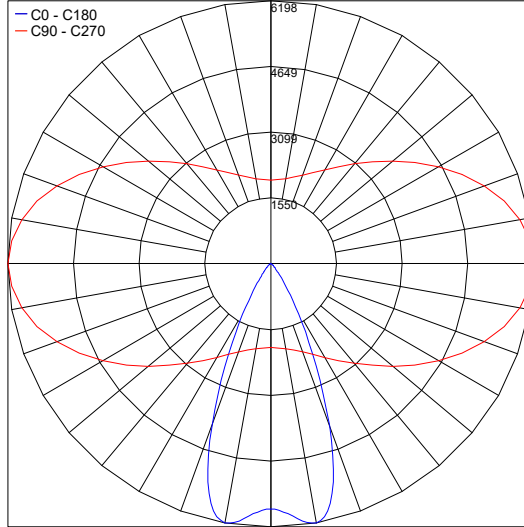

PHOTOMETRIC FILENAME : TREVI_2.3_W_15x47_3000K_20W_24VDC.IES

Maximum Candela = 7109.5