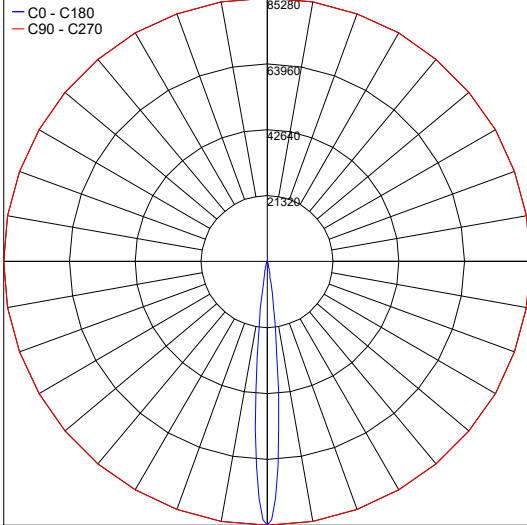

## PHOTOMETRIC DATA

Note all Photometry is 3000K

Maximum Candela = 85280.4

PHOTOMETRIC FILENAME : TREVI\_2.4\_S\_10\_3000K\_41W\_24VDC.IES

Maximum Candela = 12396.5

PHOTOMETRIC FILENAME : TREVI\_2.4\_W\_15X47\_3000K\_41W\_24VDC.IES