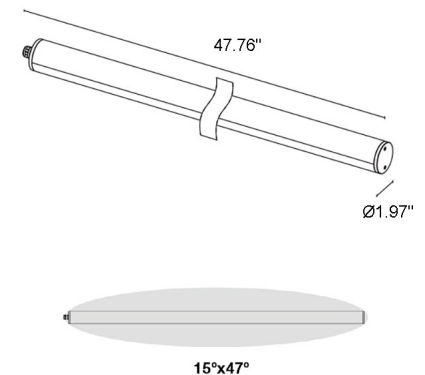

# TREVI 2.4

Trevi are a series of linear profiles suitable for outdoor and underwater applications featuring a cylindrical screen, a distinctive characteristic that enables the profile to 'disappear' in the water, leaving just its light to capture the eye. Trevi 2.4 is 47.8" in length and offers static white light with 4 optics options.

## TECHNICAL DATA

<b>Wattage / Input</b>	41W (24VDC)
<b>Power Supply</b>	Remote, not included. See page 2.
<b>Construction</b>	End Caps: AISI 316L Stainless Steel Heat Sink: Internal Anticorodal Aluminum Lens: Transparent Polycarbonate Cable Length: 16.4 ft
<b>CCT</b>	2200K, 2700K, 3000K, 4000K
<b>CRI</b>	80
<b>BUG Rating</b>	B3-U1-G0 (3000K)
<b>Delivered Lumens</b>	3872 lm (3000K, 10°)
<b>Efficacy</b>	94.44 lm/W (3000K, 10°)
<b>Optics</b>	10°, 29°, 42°, 15°x47°
<b>Finish</b>	Polycarbonate
<b>Fixture Dimensions</b>	Ø1.97" x 47.76" l
<b>Fixture Weight</b>	8.82 lbs
<b>LED Source</b>	28 power LEDs
<b>Lumen Maintenance</b>	60,000h L80 B10 (Ta 25°C)
<b>Color Consistency</b>	—
<b>Operating Temp.</b>	-4°F - 113°F (installation outdoors) 32°F - 113°F (installation underwater)
<b>IP Rating</b>	IP65, IP68
<b>Impact Rating</b>	IK10
<b>Max Depth</b>	32.81 ft

Fixture Dimensions