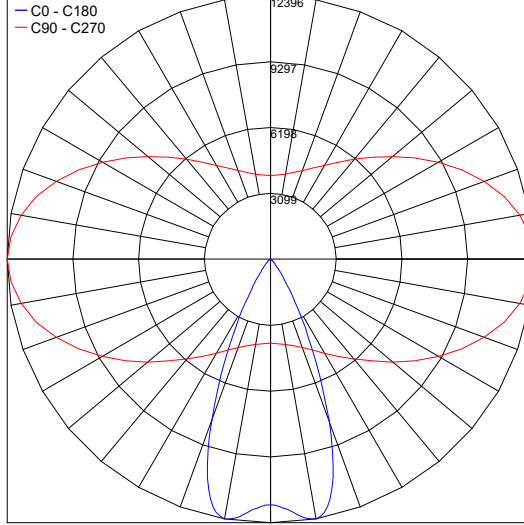

## PHOTOMETRIC DATA

Note all Photometry is 3000K

Maximum Candela = 85280.4

PHOTOMETRIC FILENAME : TREVI\_2.4\_S\_10\_3000K\_41W\_24VDC.IES

Maximum Candela = 12396.5

PHOTOMETRIC FILENAME : TREVI\_2.4\_W\_15X47\_3000K\_41W\_24VDC.IES