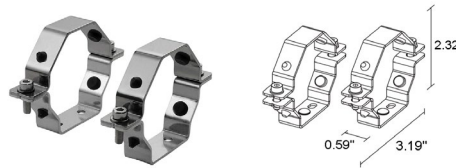

WMA05
Pair of tamper-resistant clips