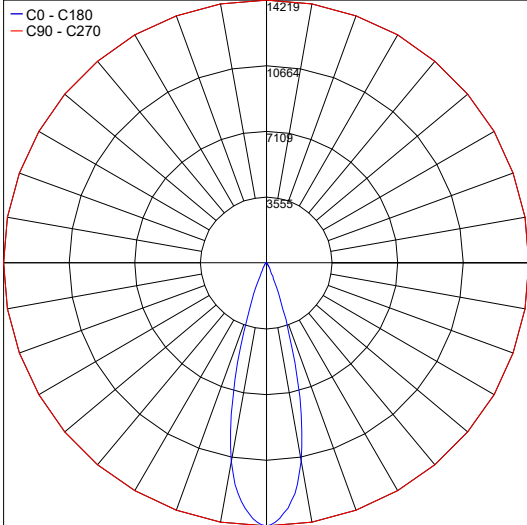

## PHOTOMETRIC DATA

Note all Photometry is 3000K

Maximum Candela = 85280.4

PHOTOMETRIC FILENAME : TREVI\_2.4\_S\_10\_3000K\_41W\_24VDC.IES

Maximum Candela = 12396.5

PHOTOMETRIC FILENAME : TREVI\_2.4\_W\_15X47\_3000K\_41W\_24VDC.IES

Maximum Candela = 14218.9

PHOTOMETRIC FILENAME : TREVI\_2.4\_M\_29\_3000K\_41W\_24VDC.IES

Maximum Candela = 5907.3

PHOTOMETRIC FILENAME : TREVI\_2.4\_L\_42\_3000K\_41W\_24VDC.IES

Job Name/Date:

Fixture Type Designation: