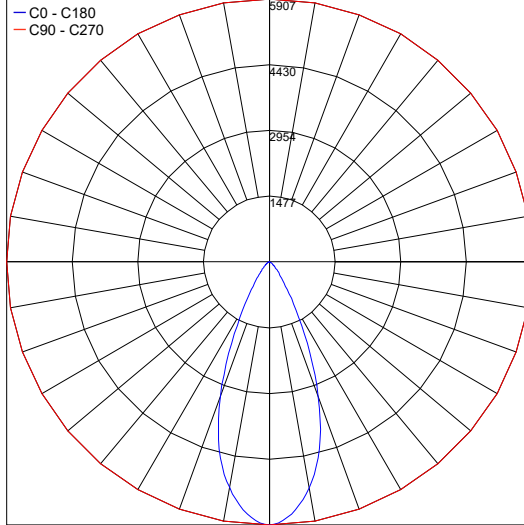

PHOTOMETRIC FILENAME : TREVI_2.4_L_42_3000K_41W_24VDC.IES

Job Name/Date:

Fixture Type Designation: