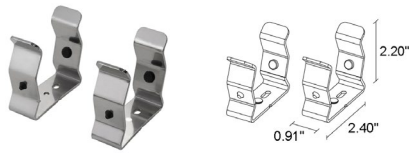

SUGGESTED POWER SUPPLIES

STATIC WHITE - 24VDC (FOR USE WITH FOUNTAIN / WATER FEATURES)

Part Number	Description	Input/Output	# of Fixtures
FPV-100110024	ELV / TRIAC & 0-10V Dimming (100 to 0%)	120-277VAC to 24VDC, 96W, Class 2, NEMA 4	1-1
FPV-100000024	Non-Dim	120-277VAC to 24VDC, 100W, Class 2, NEMA 4	1-1

For other power supply options consult factory.

ACCESSORIES - Installation (REQUIRED)

WMA04
Clips Pair