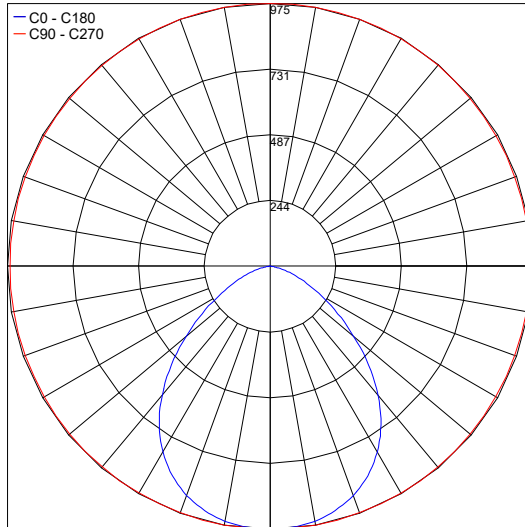

TECHNICAL DATA

Wattage / Input	25W (24VDC)
Power Supply	Remote, not included. See page 2.
Construction	End Caps: AISI 316L Stainless Steel Heat Sink: Internal Anticorodal Aluminum Lens: Transparent Polycarbonate Cable Length: 16.4 ft
CCT	RGBW
BUG Rating	B0-U1-G0 (3000K, Diffuse) B1-U1-G0 (RGBW/3000K, Diffuse, 39°x95°)
Delivered Lumens	1435 lm (Diffuse): (R) 162 lm, (G) 599 lm, (B) 112 lm, (W) 670 lm
Efficacy	57.4 lm/W (Diffuse): (R) 6.5 lm/W, (G) 24.0 lm/W, (B) 4.5 lm/W, (W) 26.8 lm/W
Optics	39°x95°, Diffuse
Finish	Polycarbonate
Fixture Dimensions	Ø1.97" x 25.71" l
Fixture Weight	5.84 lbs
LED Source	168 mid-power LEDs
Lumen Maintenance	60,000h L80 B10 (Ta 25°C)
Color Consistency	—
Operating Temp.	-4°F - 113°F (installation outdoors) 32°F - 113°F (installation underwater)
IP Rating	IP65, IP68
Impact Rating	IK10
Max Depth	32.81 ft

Fixture Dimensions

ORDERING INFORMATION

Example: TR2600000070WP. Accessories / Power Supplies ordered separately.

TR26000000	70		P
Model No.	CCT	Optics	Finish
TR26000000	70 - RGBW	W - 39°x95° D - Diffuse	P - Polycarbonate

Job Name/Date:

Fixture Type Designation:

PHOTOMETRIC DATA

Note all Photometry is 3000K

Maximum Candela = 267.1

PHOTOMETRIC FILENAME : TREVI_2.6_D_3000K_25W_24VDC.IES

Maximum Candela = 441.7

PHOTOMETRIC FILENAME : TREVI_2.6_W_39X95_3000K_25W_24VDC.IES

Maximum Candela = 539.7

PHOTOMETRIC FILENAME : TREVI_2.6_D_RGBW_25W_24VDC.IES

Maximum Candela = 975

PHOTOMETRIC FILENAME : TREVI_2.6_W_39X95_RGBW_25W_24VDC.IES

Job Name/Date:

Fixture Type Designation: