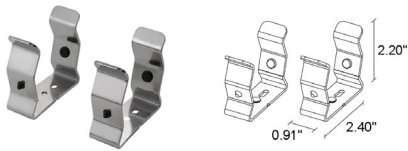

SUGGESTED POWER SUPPLIES

STATIC WHITE - 24VDC (FOR USE WITH FOUNTAIN / WATER FEATURES)

Part Number	Description	Input/Output	# of Fixtures
FPV-100EL0024	DMX / RDM (Field Addressable) / DALI (4 channels)	120-277VAC to 24VDC, 100W, Class 2, NEMA 4	1-3

For other power supply options consult factory.

ACCESSORIES - Installation (REQUIRED)

WMA04

Clips Pair