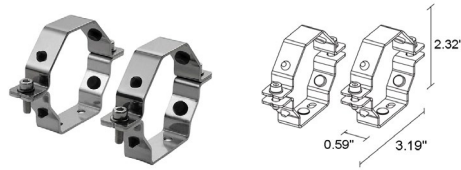

WMA05

Pair of tamper-resistant clips