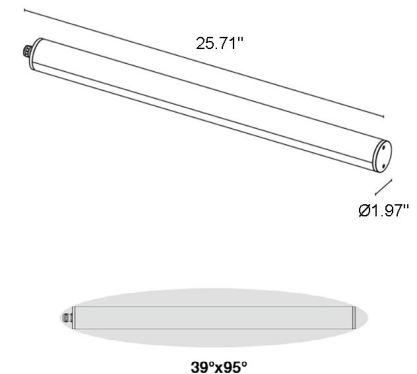

Trevi are a series of linear profiles suitable for outdoor and underwater applications featuring a cylindrical screen, a distinctive characteristic that enables the profile to 'disappear' in the water, leaving just its light to capture the eye. Trevi 2.6 is 25.7" in length and comes in RGBW with elliptical or diffuse optics.

TECHNICAL DATA

Wattage / Input	25W (24VDC)
Power Supply	Remote, not included. See page 2.
Construction	End Caps: AISI 316L Stainless Steel Heat Sink: Internal Anticorodal Aluminum Lens: Transparent Polycarbonate Cable Length: 16.4 ft
CCT	RGBW
BUG Rating	B0-U1-G0 (3000K, Diffuse) B1-U1-G0 (RGBW/3000K, Diffuse, 39°x95°)
Delivered Lumens	1435 lm (Diffuse): (R) 162 lm, (G) 599 lm, (B) 112 lm, (W) 670 lm
Efficacy	57.4 lm/W (Diffuse): (R) 6.5 lm/W, (G) 24.0 lm/W, (B) 4.5 lm/W, (W) 26.8 lm/W
Optics	39°x95°, Diffuse
Finish	Polycarbonate
Fixture Dimensions	Ø1.97" x 25.71" l
Fixture Weight	5.84 lbs
LED Source	168 mid-power LEDs
Lumen Maintenance	60,000h L80 B10 (Ta 25°C)
Color Consistency	—
Operating Temp.	-4°F - 113°F (installation outdoors) 32°F - 113°F (installation underwater)
IP Rating	IP65, IP68
Impact Rating	IK10
Max Depth	32.81 ft

Fixture Dimensions

ORDERING INFORMATION

Example: TR2600000070WP. Accessories / Power Supplies ordered separately.

TR26000000	70		P
Model No.	CCT	Optics	Finish
TR26000000	70 - RGBW	W - 39°x95° D - Diffuse	P - Polycarbonate

Maximum Candela = 539.7

PHOTOMETRIC FILENAME : TREVI_2.6_D_RGBW_25W_24VDC.IES

Maximum Candela = 975

PHOTOMETRIC FILENAME : TREVI_2.6_W_39X95_RGBW_25W_24VDC.IES

Job Name/Date:

Fixture Type Designation: