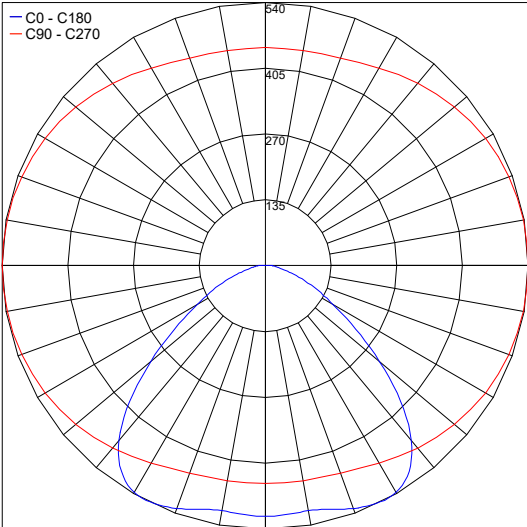

TECHNICAL DATA

Wattage / Input	25W (24VDC)
Power Supply	Remote, not included. See page 2.
Construction	End Caps: AISI 316L Stainless Steel Heat Sink: Internal Anticorodal Aluminum Lens: Transparent Polycarbonate Cable Length: 16.4 ft
CCT	RGBW
BUG Rating	B0-U1-G0 (3000K, Diffuse) B1-U1-G0 (RGBW/3000K, Diffuse, 39°x95°)
Delivered Lumens	1435 lm (Diffuse): (R) 162 lm, (G) 599 lm, (B) 112 lm, (W) 670 lm
Efficacy	57.4 lm/W (Diffuse): (R) 6.5 lm/W, (G) 24.0 lm/W, (B) 4.5 lm/W, (W) 26.8 lm/W
Optics	39°x95°, Diffuse
Finish	Polycarbonate
Fixture Dimensions	Ø1.97" x 25.71" l
Fixture Weight	5.84 lbs
LED Source	168 mid-power LEDs
Lumen Maintenance	60,000h L80 B10 (Ta 25°C)
Color Consistency	—
Operating Temp.	-4°F - 113°F (installation outdoors) 32°F - 113°F (installation underwater)
IP Rating	IP65, IP68
Impact Rating	IK10
Max Depth	32.81 ft

Fixture Dimensions

ORDERING INFORMATION

Example: TR2600000070WP. Accessories / Power Supplies ordered separately.

TR26000000	70		P
Model No.	CCT	Optics	Finish
TR26000000	70 - RGBW	W - 39°x95° D - Diffuse	P - Polycarbonate

Job Name/Date:

Fixture Type Designation:

PHOTOMETRIC DATA

Note all Photometry is 3000K

Maximum Candela = 267.1

PHOTOMETRIC FILENAME : TREVI_2.6_D_3000K_25W_24VDC.IES

Maximum Candela = 441.7

PHOTOMETRIC FILENAME : TREVI_2.6_W_39X95_3000K_25W_24VDC.IES

Maximum Candela = 539.7

PHOTOMETRIC FILENAME : TREVI_2.6_D_RGBW_25W_24VDC.IES

Maximum Candela = 975

PHOTOMETRIC FILENAME : TREVI_2.6_W_39X95_RGBW_25W_24VDC.IES

Job Name/Date:

Fixture Type Designation: