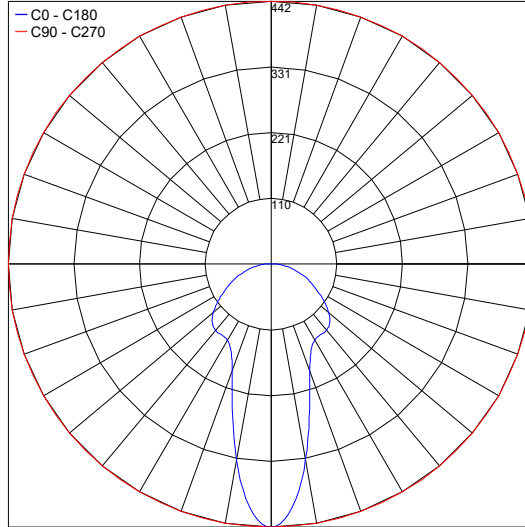

TECHNICAL DATA

Wattage / Input	25W (24VDC)
Power Supply	Remote, not included. See page 2.
Construction	End Caps: AISI 316L Stainless Steel Heat Sink: Internal Anticorodal Aluminum Lens: Transparent Polycarbonate Cable Length: 16.4 ft
CCT	RGBW
BUG Rating	B0-U1-G0 (3000K, Diffuse) B1-U1-G0 (RGBW/3000K, Diffuse, 39°x95°)
Delivered Lumens	1435 lm (Diffuse): (R) 162 lm, (G) 599 lm, (B) 112 lm, (W) 670 lm
Efficacy	57.4 lm/W (Diffuse): (R) 6.5 lm/W, (G) 24.0 lm/W, (B) 4.5 lm/W, (W) 26.8 lm/W
Optics	39°x95°, Diffuse
Finish	Polycarbonate
Fixture Dimensions	Ø1.97" x 25.71" l
Fixture Weight	5.84 lbs
LED Source	168 mid-power LEDs
Lumen Maintenance	60,000h L80 B10 (Ta 25°C)
Color Consistency	—
Operating Temp.	-4°F - 113°F (installation outdoors) 32°F - 113°F (installation underwater)
IP Rating	IP65, IP68
Impact Rating	IK10
Max Depth	32.81 ft

Fixture Dimensions

ORDERING INFORMATION

Example: TR2600000070WP. Accessories / Power Supplies ordered separately.

TR26000000	70		P
Model No.	CCT	Optics	Finish
TR26000000	70 - RGBW	W - 39°x95° D - Diffuse	P - Polycarbonate

Job Name/Date:

Fixture Type Designation:

PHOTOMETRIC DATA

Note all Photometry is 3000K

Maximum Candela = 267.1

PHOTOMETRIC FILENAME : TREVI_2.6_D_3000K_25W_24VDC.IES

Maximum Candela = 441.7

PHOTOMETRIC FILENAME : TREVI_2.6_W_39X95_3000K_25W_24VDC.IES

Maximum Candela = 539.7

PHOTOMETRIC FILENAME : TREVI_2.6_D_RGBW_25W_24VDC.IES

Maximum Candela = 975

PHOTOMETRIC FILENAME : TREVI_2.6_W_39X95_RGBW_25W_24VDC.IES

Job Name/Date:

Fixture Type Designation: