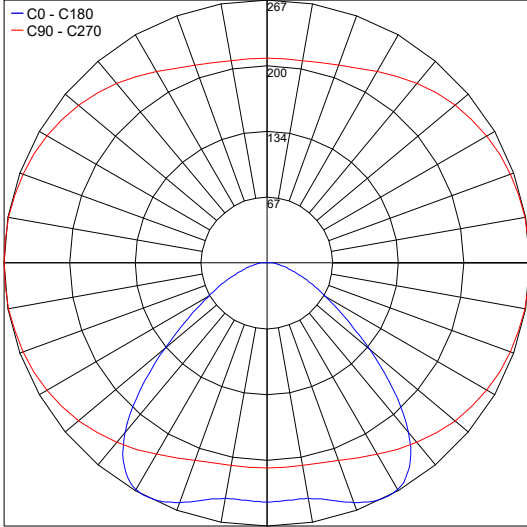

TECHNICAL DATA

Wattage / Input	25W (24VDC)
Power Supply	Remote, not included. See page 2.
Construction	End Caps: AISI 316L Stainless Steel Heat Sink: Internal Anticorodal Aluminum Lens: Transparent Polycarbonate Cable Length: 16.4 ft
CCT	RGBW
BUG Rating	B0-U1-G0 (3000K, Diffuse) B1-U1-G0 (RGBW/3000K, Diffuse, 39°x95°)
Delivered Lumens	1435 lm (Diffuse): (R) 162 lm, (G) 599 lm, (B) 112 lm, (W) 670 lm
Efficacy	57.4 lm/W (Diffuse): (R) 6.5 lm/W, (G) 24.0 lm/W, (B) 4.5 lm/W, (W) 26.8 lm/W
Optics	39°x95°, Diffuse
Finish	Polycarbonate
Fixture Dimensions	Ø1.97" x 25.71" l
Fixture Weight	5.84 lbs
LED Source	168 mid-power LEDs
Lumen Maintenance	60,000h L80 B10 (Ta 25°C)
Color Consistency	—
Operating Temp.	-4°F - 113°F (installation outdoors) 32°F - 113°F (installation underwater)
IP Rating	IP65, IP68
Impact Rating	IK10
Max Depth	32.81 ft

Fixture Dimensions

ORDERING INFORMATION

Example: TR2600000070WP. Accessories / Power Supplies ordered separately.

TR26000000	70		P
Model No.	CCT	Optics	Finish
TR26000000	70 - RGBW	W - 39°x95° D - Diffuse	P - Polycarbonate

Job Name/Date:

Fixture Type Designation:

PHOTOMETRIC DATA

Note all Photometry is 3000K

Maximum Candela = 267.1

PHOTOMETRIC FILENAME : TREVI_2.6_D_3000K_25W_24VDC.IES

Maximum Candela = 441.7

PHOTOMETRIC FILENAME : TREVI_2.6_W_39X95_3000K_25W_24VDC.IES

Maximum Candela = 539.7

PHOTOMETRIC FILENAME : TREVI_2.6_D_RGBW_25W_24VDC.IES

Maximum Candela = 975

PHOTOMETRIC FILENAME : TREVI_2.6_W_39X95_RGBW_25W_24VDC.IES

Job Name/Date:

Fixture Type Designation: