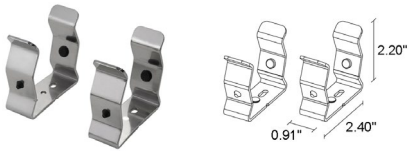

SUGGESTED POWER SUPPLIES

STATIC WHITE - 24VDC (FOR USE WITH FOUNTAIN / WATER FEATURES)

Part Number	Description	Input/Output	# of Fixtures
FPV-100EL0024	DMX / RDM (Field Addressable) / DALI (4 channels)	120-277VAC to 24VDC, 100W, Class 2, NEMA 4	1-1

For other power supply options consult factory.

ACCESSORIES - Installation (REQUIRED)

WMA04
Clips Pair