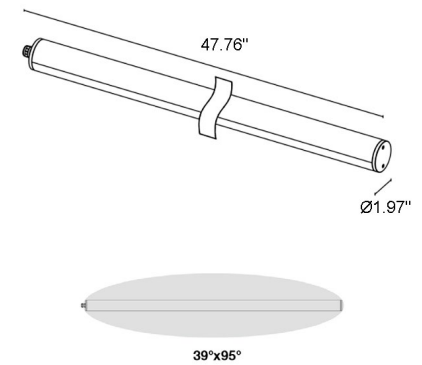

# TREVI 2.7

Trevi are a series of linear profiles suitable for outdoor and underwater applications featuring a cylindrical screen, a distinctive characteristic that enables the profile to ‘disappear’ in the water, leaving just its light to capture the eye. Trevi 2.7 is 47.8” in length and comes in RGBW with elliptical or diffuse optics.

## TECHNICAL DATA

<b>Wattage / Input</b>	50W (24VDC)
<b>Power Supply</b>	Remote, not included. See page 2.
<b>Construction</b>	End Caps: AISI 316L Stainless Steel Heat Sink: Internal Anticorodal Aluminum Lens: Transparent Polycarbonate Cable Length: 16.4 ft
<b>CCT</b>	RGBW
<b>BUG Rating</b>	B1-U1-G0 (30K, 39°x95°, Diffuse & RGBW, Diffuse) B2-U1-G0 (RGBW, 39°x95°)
<b>Delivered Lumens</b>	2870 lm (Diffuse): (R) 324 lm, (G) 1197 lm, (B) 224 lm, (W) 1341 lm
<b>Efficacy</b>	117.4 lm/W (Diffuse): (R) 6.5 lm/W, (G) 23.9 lm/W, (B) 4.5 lm/W, (W) 26.8 lm/W
<b>Optics</b>	39°x95°, Diffuse
<b>Finish</b>	Polycarbonate
<b>Fixture Dimensions</b>	Ø1.97" x 47.76" l
<b>Fixture Weight</b>	8.82 lbs
<b>Lumen Maintenance</b>	60,000h L80 B10 (Ta 25°C)
<b>Color Consistency</b>	—
<b>Operating Temp.</b>	-4°F - 113°F (installation outdoors) 32°F - 113°F (installation underwater)
<b>IP Rating</b>	IP65, IP68
<b>Impact Rating</b>	IK10
<b>Max Depth</b>	32.81 ft

Fixture Dimensions