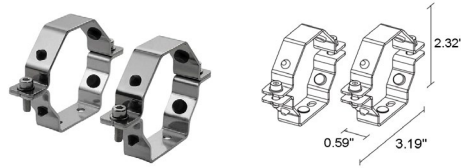

WMA05
Pair of tamper-resistant clips