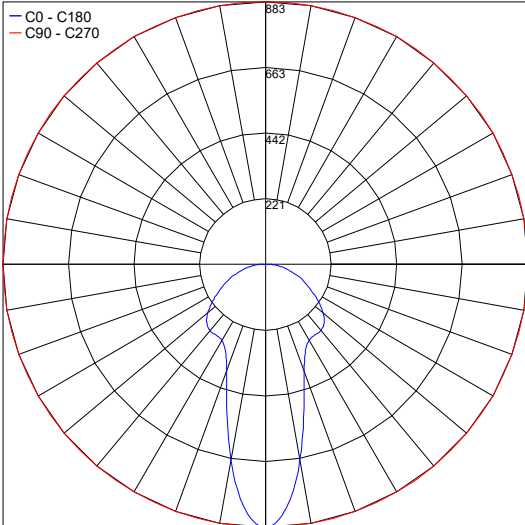

## PHOTOMETRIC DATA

Note all Photometry is 3000K

Maximum Candela = 534.1

PHOTOMETRIC FILENAME : TREVI\_2.7\_D\_3000K\_50W\_24VDC.IES

Maximum Candela = 1079.5

PHOTOMETRIC FILENAME : TREVI\_2.7\_D\_RGBW\_50W\_24VDC.IES

Maximum Candela = 883.3

PHOTOMETRIC FILENAME : TREVI\_2.7\_W\_39X95\_3000K\_50W\_24VDC.IES

Maximum Candela = 1945

PHOTOMETRIC FILENAME : TREVI\_2.7\_W\_39X95\_RGBW\_50W\_24VDC.IES

Job Name/Date:

Fixture Type Designation: