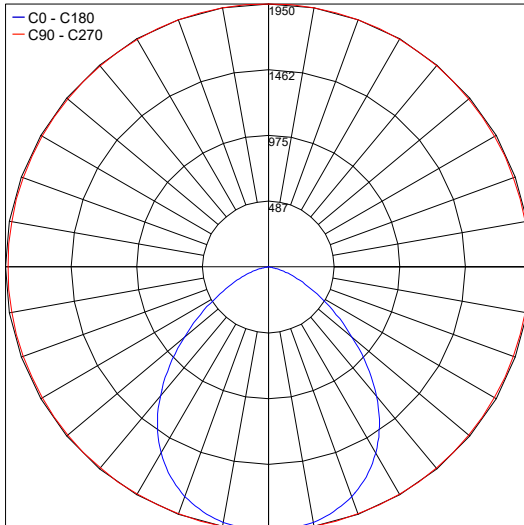

PHOTOMETRIC FILENAME : TREVI_2.7_W_39X95_RGBW_50W_24VDC.IES

Job Name/Date:

Fixture Type Designation: