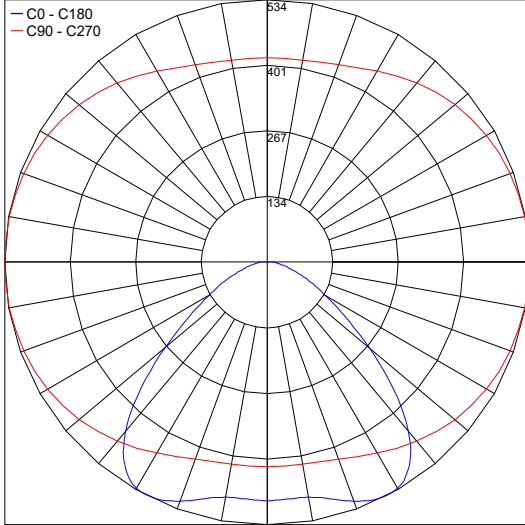

## PHOTOMETRIC DATA

Note all Photometry is 3000K

Maximum Candela = 534.1

PHOTOMETRIC FILENAME : TREVI\_2.7\_D\_3000K\_50W\_24VDC.IES

Maximum Candela = 1079.5

PHOTOMETRIC FILENAME : TREVI\_2.7\_D\_RGBW\_50W\_24VDC.IES

Maximum Candela = 883.3

PHOTOMETRIC FILENAME : TREVI\_2.7\_W\_39X95\_3000K\_50W\_24VDC.IES

Maximum Candela = 1945

PHOTOMETRIC FILENAME : TREVI\_2.7\_W\_39X95\_RGBW\_50W\_24VDC.IES

Job Name/Date:

Fixture Type Designation: