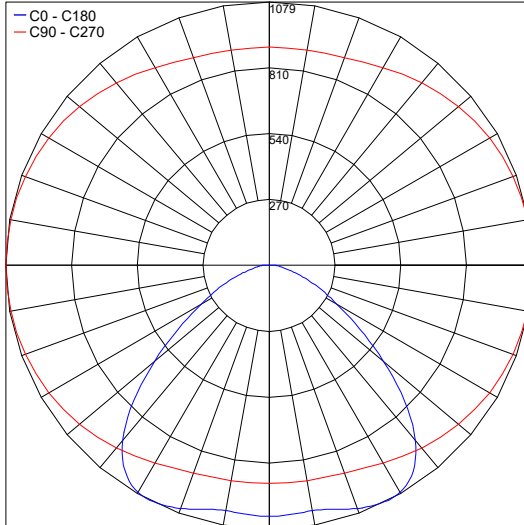

## PHOTOMETRIC DATA

Note all Photometry is 3000K

Maximum Candela = 534.1

PHOTOMETRIC FILENAME : TREVI\_2.7\_D\_3000K\_50W\_24VDC.IES

Maximum Candela = 1079.5

PHOTOMETRIC FILENAME : TREVI\_2.7\_D\_RGBW\_50W\_24VDC.IES