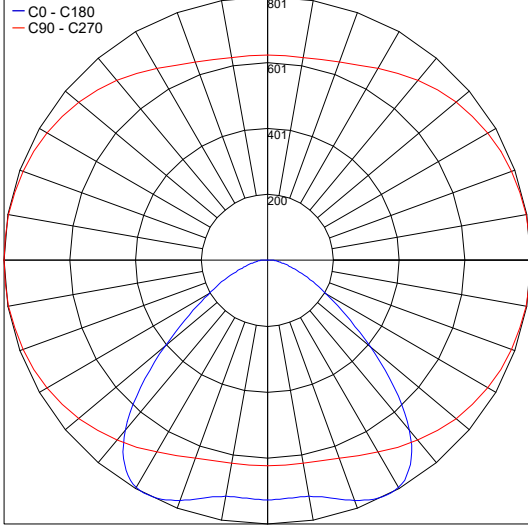

UL 676

TECHNICAL DATA

Wattage / Input	75W (24VDC)
Power Supply	Remote, not included. See page 2.
Construction	End Caps: AISI 316L Stainless Steel Heat Sink: Internal Anticorodal Aluminum Lens: Transparent Polycarbonate Cable Length: 16.4 ft
CCT	RGBW
BUG Rating	B1-U1-G1 (3000K: Diffuse, 39°x95°) B2-U2-G1 (RGBW: Diffuse, 39°x95°)
Delivered Lumens	4305 lm (Diffuse): (R) 486 lm, (G) 1796 lm (B) 336 lm, (W) 2011 lm
Efficacy	57.4 lm/W (Diffuse): (R) 6.5 lm/W (G) 24.0 lm/W, (B) 4.5 lm/W, (W) 26.8 lm/W
Optics	39°x95°, Diffuse
Finish	Polycarbonate
Fixture Dimensions	Ø1.97" x 69.80" l
Fixture Weight	10.58 lbs
Lumen Maintenance	60,000h L80 B10 (Ta 25°C)
Color Consistency	—
Operating Temp.	-4°F - 113°F (installation outdoors) 32°F - 113°F (installation underwater)
IP Rating	IP65, IP68
Impact Rating	IK10
Max Depth	32.81 ft

Fixture Dimensions

ORDERING INFORMATION

Example: TR2800000070WP. Accessories / Power Supplies ordered separately.

TR28000000	70		P
Model No.	CCT	Optics	Finish
TR28000000	70 - RGBW	W - 39°x95° D - Diffuse	P - Polycarbonate

WMA05
Pair of temper-resistant clips

WMA07
Suspension Kit

Job Name/Date:

Fixture Type Designation:

PHOTOMETRIC DATA

Note all Photometry is 3000K

Maximum Candela = 801.2

PHOTOMETRIC FILENAME : TREVI_2.8_D_3000K_75W_24VDC.IES