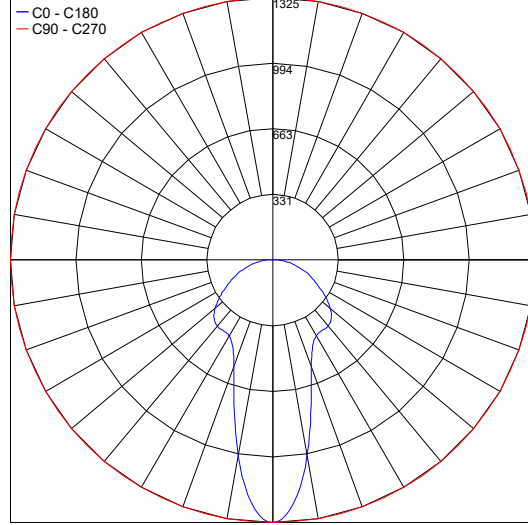

UL 676

TECHNICAL DATA

Wattage / Input	75W (24VDC)
Power Supply	Remote, not included. See page 2.
Construction	End Caps: AISI 316L Stainless Steel Heat Sink: Internal Anticorodal Aluminum Lens: Transparent Polycarbonate Cable Length: 16.4 ft
CCT	RGBW
BUG Rating	B1-U1-G1 (3000K: Diffuse, 39°x95°) B2-U2-G1 (RGBW: Diffuse, 39°x95°)
Delivered Lumens	4305 lm (Diffuse): (R) 486 lm, (G) 1796 lm (B) 336 lm, (W) 2011 lm
Efficacy	57.4 lm/W (Diffuse): (R) 6.5 lm/W (G) 24.0 lm/W, (B) 4.5 lm/W, (W) 26.8 lm/W
Optics	39°x95°, Diffuse
Finish	Polycarbonate
Fixture Dimensions	Ø1.97" x 69.80" l
Fixture Weight	10.58 lbs
Lumen Maintenance	60,000h L80 B10 (Ta 25°C)
Color Consistency	—
Operating Temp.	-4°F - 113°F (installation outdoors) 32°F - 113°F (installation underwater)
IP Rating	IP65, IP68
Impact Rating	IK10
Max Depth	32.81 ft

Fixture Dimensions

ORDERING INFORMATION

Example: TR2800000070WP. Accessories / Power Supplies ordered separately.

TR28000000	70		P
Model No.	CCT	Optics	Finish
TR28000000	70 - RGBW	W - 39°x95° D - Diffuse	P - Polycarbonate

WMA05
Pair of temper-resistant clips

WMA07
Suspension Kit

Job Name/Date:

Fixture Type Designation:

PHOTOMETRIC DATA

Note all Photometry is 3000K

Maximum Candela = 801.2

PHOTOMETRIC FILENAME : TREVI_2.8_D_3000K_75W_24VDC.IES

Maximum Candela = 1325.0

PHOTOMETRIC FILENAME : TREVI_2.8_W_39X95_3000K_75W_24VDC.IES

Maximum Candela = 1619.2

PHOTOMETRIC FILENAME : TREVI_2.8_D_RGBW_75W_24VDC.IES

Maximum Candela = 2925

PHOTOMETRIC FILENAME : TREVI_2.8_W_39X95_RGBW_75W_24VDC.IES