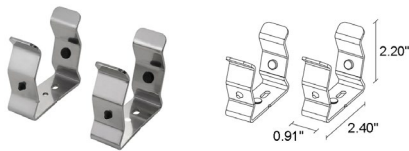

UL 676

TECHNICAL DATA

Wattage / Input	75W (24VDC)
Power Supply	Remote, not included. See page 2.
Construction	End Caps: AISI 316L Stainless Steel Heat Sink: Internal Anticorodal Aluminum Lens: Transparent Polycarbonate Cable Length: 16.4 ft
CCT	RGBW
BUG Rating	B1-U1-G1 (3000K: Diffuse, 39°x95°) B2-U2-G1 (RGBW: Diffuse, 39°x95°)
Delivered Lumens	4305 lm (Diffuse): (R) 486 lm, (G) 1796 lm (B) 336 lm, (W) 2011 lm
Efficacy	57.4 lm/W (Diffuse): (R) 6.5 lm/W (G) 24.0 lm/W, (B) 4.5 lm/W, (W) 26.8 lm/W
Optics	39°x95°, Diffuse
Finish	Polycarbonate
Fixture Dimensions	Ø1.97" x 69.80" l
Fixture Weight	10.58 lbs
Lumen Maintenance	60,000h L80 B10 (Ta 25°C)
Color Consistency	—
Operating Temp.	-4°F - 113°F (installation outdoors) 32°F - 113°F (installation underwater)
IP Rating	IP65, IP68
Impact Rating	IK10
Max Depth	32.81 ft

Fixture Dimensions

ORDERING INFORMATION

Example: TR2800000070WP. Accessories / Power Supplies ordered separately.

TR28000000	70		P
Model No.	CCT	Optics	Finish
TR28000000	70 - RGBW	W - 39°x95° D - Diffuse	P - Polycarbonate

Job Name/Date:

Fixture Type Designation:

SUGGESTED POWER SUPPLIES

STATIC WHITE - 24VDC (FOR USE WITH FOUNTAIN / WATER FEATURES)

Consult factory for power supplies.

ACCESSORIES - Installation (REQUIRED)

WMA04
Clips Pair

WMA05
Pair of temper-resistant clips

WMA07
Suspension Kit

Job Name/Date:

Fixture Type Designation:

PHOTOMETRIC DATA

Note all Photometry is 3000K

Maximum Candela = 801.2

PHOTOMETRIC FILENAME : TREVI_2.8_D_3000K_75W_24VDC.IES