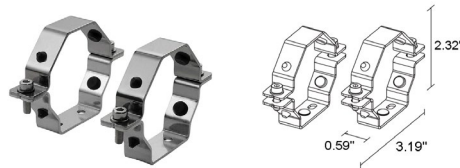

UL 676

TECHNICAL DATA

Wattage / Input	75W (24VDC)
Power Supply	Remote, not included. See page 2.
Construction	End Caps: AISI 316L Stainless Steel Heat Sink: Internal Anticorodal Aluminum Lens: Transparent Polycarbonate Cable Length: 16.4 ft
CCT	RGBW
BUG Rating	B1-U1-G1 (3000K: Diffuse, 39°x95°) B2-U2-G1 (RGBW: Diffuse, 39°x95°)
Delivered Lumens	4305 lm (Diffuse): (R) 486 lm, (G) 1796 lm (B) 336 lm, (W) 2011 lm
Efficacy	57.4 lm/W (Diffuse): (R) 6.5 lm/W (G) 24.0 lm/W, (B) 4.5 lm/W, (W) 26.8 lm/W
Optics	39°x95°, Diffuse
Finish	Polycarbonate
Fixture Dimensions	Ø1.97" x 69.80" l
Fixture Weight	10.58 lbs
Lumen Maintenance	60,000h L80 B10 (Ta 25°C)
Color Consistency	—
Operating Temp.	-4°F - 113°F (installation outdoors) 32°F - 113°F (installation underwater)
IP Rating	IP65, IP68
Impact Rating	IK10
Max Depth	32.81 ft

Fixture Dimensions

ORDERING INFORMATION

Example: TR2800000070WP. Accessories / Power Supplies ordered separately.

TR28000000	70		P
Model No.	CCT	Optics	Finish
TR28000000	70 - RGBW	W - 39°x95° D - Diffuse	P - Polycarbonate

Job Name/Date:

Fixture Type Designation:

SUGGESTED POWER SUPPLIES

STATIC WHITE - 24VDC (FOR USE WITH FOUNTAIN / WATER FEATURES)

Consult factory for power supplies.

ACCESSORIES - Installation (REQUIRED)

WMA04
Clips Pair

WMA05
Pair of temper-resistant clips

WMA07
Suspension Kit

Job Name/Date:

Fixture Type Designation:

PHOTOMETRIC DATA

Note all Photometry is 3000K

Maximum Candela = 801.2

PHOTOMETRIC FILENAME : TREVI_2.8_D_3000K_75W_24VDC.IES