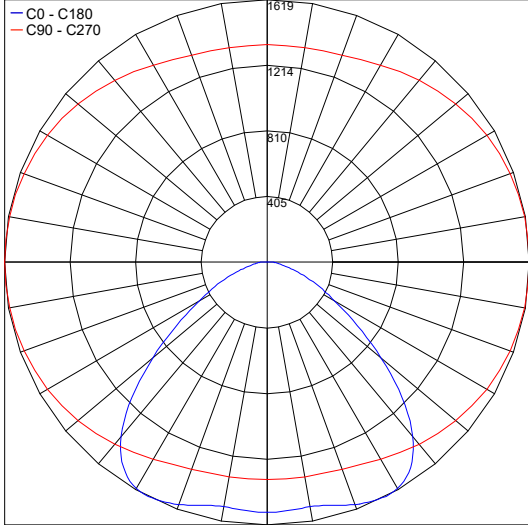

UL 676

TECHNICAL DATA

Wattage / Input	75W (24VDC)
Power Supply	Remote, not included. See page 2.
Construction	End Caps: AISI 316L Stainless Steel Heat Sink: Internal Anticorodal Aluminum Lens: Transparent Polycarbonate Cable Length: 16.4 ft
CCT	RGBW
BUG Rating	B1-U1-G1 (3000K: Diffuse, 39°x95°) B2-U2-G1 (RGBW: Diffuse, 39°x95°)
Delivered Lumens	4305 lm (Diffuse): (R) 486 lm, (G) 1796 lm (B) 336 lm, (W) 2011 lm
Efficacy	57.4 lm/W (Diffuse): (R) 6.5 lm/W (G) 24.0 lm/W, (B) 4.5 lm/W, (W) 26.8 lm/W
Optics	39°x95°, Diffuse
Finish	Polycarbonate
Fixture Dimensions	Ø1.97" x 69.80" l
Fixture Weight	10.58 lbs
Lumen Maintenance	60,000h L80 B10 (Ta 25°C)
Color Consistency	—
Operating Temp.	-4°F - 113°F (installation outdoors) 32°F - 113°F (installation underwater)
IP Rating	IP65, IP68
Impact Rating	IK10
Max Depth	32.81 ft

Fixture Dimensions

ORDERING INFORMATION

Example: TR2800000070WP. Accessories / Power Supplies ordered separately.

TR28000000	70		P
Model No.	CCT	Optics	Finish
TR28000000	70 - RGBW	W - 39°x95° D - Diffuse	P - Polycarbonate

WMA05
Pair of temper-resistant clips

WMA07
Suspension Kit

Job Name/Date:

Fixture Type Designation:

PHOTOMETRIC DATA

Note all Photometry is 3000K

Maximum Candela = 801.2

PHOTOMETRIC FILENAME : TREVI_2.8_D_3000K_75W_24VDC.IES

Maximum Candela = 1325.0

PHOTOMETRIC FILENAME : TREVI_2.8_W_39X95_3000K_75W_24VDC.IES

Maximum Candela = 1619.2

PHOTOMETRIC FILENAME : TREVI_2.8_D_RGBW_75W_24VDC.IES

Maximum Candela = 2925

PHOTOMETRIC FILENAME : TREVI_2.8_W_39X95_RGBW_75W_24VDC.IES