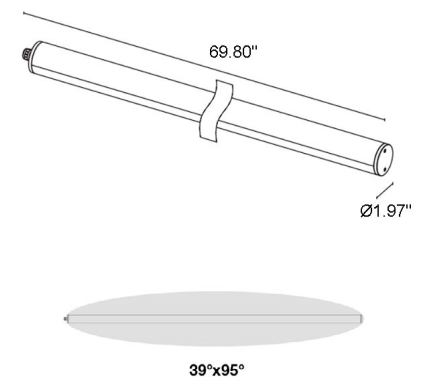

TREVI 2.8

Trevi are a series of linear profiles suitable for outdoor and underwater applications featuring a cylindrical screen, a distinctive characteristic that enables the profile to ‘disappear’ in the water, leaving just its light to capture the eye. Trevi 2.8 is 69.8” in length and comes in RGBW with elliptical or diffuse optics.

UL 676

TECHNICAL DATA

Wattage / Input	75W (24VDC)
Power Supply	Remote, not included. See page 2.
Construction	End Caps: AISI 316L Stainless Steel Heat Sink: Internal Anticorodal Aluminum Lens: Transparent Polycarbonate Cable Length: 16.4 ft
CCT	RGBW
BUG Rating	B1-U1-G1 (3000K: Diffuse, 39°x95°) B2-U2-G1 (RGBW: Diffuse, 39°x95°)
Delivered Lumens	4305 lm (Diffuse): (R) 486 lm, (G) 1796 lm (B) 336 lm, (W) 2011 lm
Efficacy	57.4 lm/W (Diffuse): (R) 6.5 lm/W (G) 24.0 lm/W, (B) 4.5 lm/W, (W) 26.8 lm/W
Optics	39°x95°, Diffuse
Finish	Polycarbonate
Fixture Dimensions	Ø1.97" x 69.80" l
Fixture Weight	10.58 lbs
Lumen Maintenance	60,000h L80 B10 (Ta 25°C)
Color Consistency	—
Operating Temp.	-4°F - 113°F (installation outdoors) 32°F - 113°F (installation underwater)
IP Rating	IP65, IP68
Impact Rating	IK10
Max Depth	32.81 ft

Fixture Dimensions

ORDERING INFORMATION

Example: TR2800000070WP. Accessories / Power Supplies ordered separately.

TR28000000	70		P
Model No.	CCT	Optics	Finish
TR28000000	70 - RGBW	W - 39°x95° D - Diffuse	P - Polycarbonate

WMA05
Pair of temper-resistant clips

WMA07
Suspension Kit

Job Name/Date:

Fixture Type Designation:

PHOTOMETRIC DATA

Note all Photometry is 3000K

Maximum Candela = 801.2

PHOTOMETRIC FILENAME : TREVI_2.8_D_3000K_75W_24VDC.IES