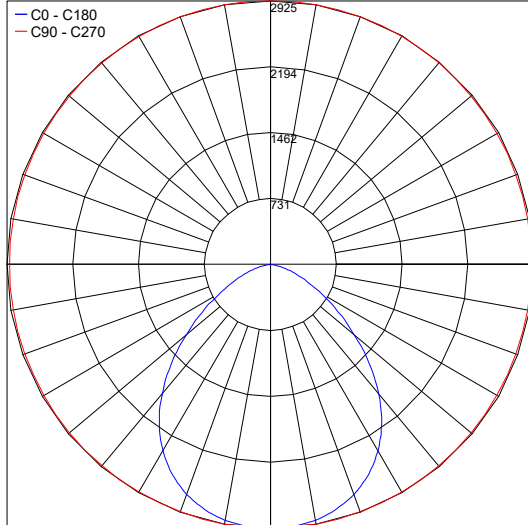

UL 676

TECHNICAL DATA

Wattage / Input	75W (24VDC)
Power Supply	Remote, not included. See page 2.
Construction	End Caps: AISI 316L Stainless Steel Heat Sink: Internal Anticorodal Aluminum Lens: Transparent Polycarbonate Cable Length: 16.4 ft
CCT	RGBW
BUG Rating	B1-U1-G1 (3000K: Diffuse, 39°x95°) B2-U2-G1 (RGBW: Diffuse, 39°x95°)
Delivered Lumens	4305 lm (Diffuse): (R) 486 lm, (G) 1796 lm (B) 336 lm, (W) 2011 lm
Efficacy	57.4 lm/W (Diffuse): (R) 6.5 lm/W (G) 24.0 lm/W, (B) 4.5 lm/W, (W) 26.8 lm/W
Optics	39°x95°, Diffuse
Finish	Polycarbonate
Fixture Dimensions	Ø1.97" x 69.80" l
Fixture Weight	10.58 lbs
Lumen Maintenance	60,000h L80 B10 (Ta 25°C)
Color Consistency	—
Operating Temp.	-4°F - 113°F (installation outdoors) 32°F - 113°F (installation underwater)
IP Rating	IP65, IP68
Impact Rating	IK10
Max Depth	32.81 ft

Fixture Dimensions

ORDERING INFORMATION

Example: TR2800000070WP. Accessories / Power Supplies ordered separately.

TR28000000	70		P
Model No.	CCT	Optics	Finish
TR28000000	70 - RGBW	W - 39°x95° D - Diffuse	P - Polycarbonate

Maximum Candela = 1325.0

PHOTOMETRIC FILENAME : TREVI_2.8_W_39X95_3000K_75W_24VDC.IES

Maximum Candela = 1619.2

PHOTOMETRIC FILENAME : TREVI_2.8_D_RGBW_75W_24VDC.IES

Maximum Candela = 2925

PHOTOMETRIC FILENAME : TREVI_2.8_W_39X95_RGBW_75W_24VDC.IES