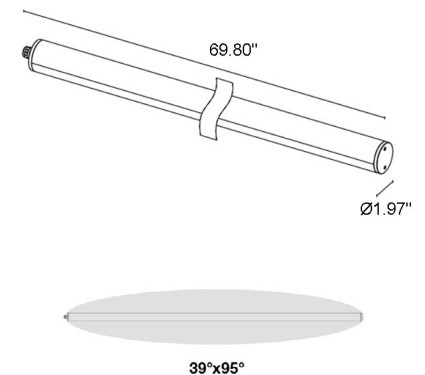

TREVI 2.8

Trevi are a series of linear profiles suitable for outdoor and underwater applications featuring a cylindrical screen, a distinctive characteristic that enables the profile to ‘disappear’ in the water, leaving just its light to capture the eye. Trevi 2.8 is 69.8” in length and comes in RGBW with elliptical or diffuse optics.

UL 676

TECHNICAL DATA

Wattage / Input	75W (24VDC)
Power Supply	Remote, not included. See page 2.
Construction	End Caps: AISI 316L Stainless Steel Heat Sink: Internal Anticorodal Aluminum Lens: Transparent Polycarbonate Cable Length: 16.4 ft
CCT	RGBW
BUG Rating	B1-U1-G1 (3000K: Diffuse, 39°x95°) B2-U2-G1 (RGBW: Diffuse, 39°x95°)
Delivered Lumens	4305 lm (Diffuse): (R) 486 lm, (G) 1796 lm (B) 336 lm, (W) 2011 lm
Efficacy	57.4 lm/W (Diffuse): (R) 6.5 lm/W (G) 24.0 lm/W, (B) 4.5 lm/W, (W) 26.8 lm/W
Optics	39°x95°, Diffuse
Finish	Polycarbonate
Fixture Dimensions	Ø1.97" x 69.80" l
Fixture Weight	10.58 lbs
Lumen Maintenance	60,000h L80 B10 (Ta 25°C)
Color Consistency	—
Operating Temp.	-4°F - 113°F (installation outdoors) 32°F - 113°F (installation underwater)
IP Rating	IP65, IP68
Impact Rating	IK10
Max Depth	32.81 ft

Fixture Dimensions

ORDERING INFORMATION

Example: TR2800000070WP. Accessories / Power Supplies ordered separately.

TR28000000	70		P
Model No.	CCT	Optics	Finish
TR28000000	70 - RGBW	W - 39°x95° D - Diffuse	P - Polycarbonate

PHOTOMETRIC FILENAME : TREVI_2.8_D_RGBW_75W_24VDC.IES

Maximum Candela = 2925

PHOTOMETRIC FILENAME : TREVI_2.8_W_39X95_RGBW_75W_24VDC.IES

Job Name/Date:

Fixture Type Designation: