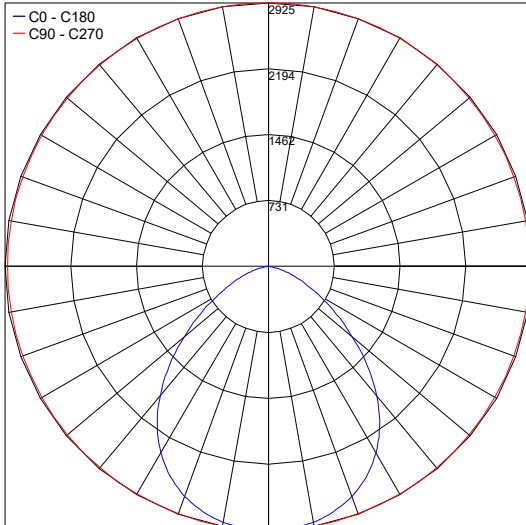

UL 676

TECHNICAL DATA

Wattage / Input	75W (24VDC)
Power Supply	Remote, not included. See page 2.
Construction	End Caps: AISI 316L Stainless Steel Heat Sink: Internal Anticorodal Aluminum Lens: Transparent Polycarbonate Cable Length: 16.4 ft
CCT	RGBW
BUG Rating	B1-U1-G1 (3000K: Diffuse, 39°x95°) B2-U2-G1 (RGBW: Diffuse, 39°x95°)
Delivered Lumens	4305 lm (Diffuse): (R) 486 lm, (G) 1796 lm (B) 336 lm, (W) 2011 lm
Efficacy	57.4 lm/W (Diffuse): (R) 6.5 lm/W (G) 24.0 lm/W, (B) 4.5 lm/W, (W) 26.8 lm/W
Optics	39°x95°, Diffuse
Finish	Polycarbonate
Fixture Dimensions	Ø1.97" x 69.80" l
Fixture Weight	10.58 lbs
Lumen Maintenance	60,000h L80 B10 (Ta 25°C)
Color Consistency	—
Operating Temp.	-4°F - 113°F (installation outdoors) 32°F - 113°F (installation underwater)
IP Rating	IP65, IP68
Impact Rating	IK10
Max Depth	32.81 ft

Fixture Dimensions

ORDERING INFORMATION

Example: TR2800000070WP. Accessories / Power Supplies ordered separately.

TR28000000	70		P
Model No.	CCT	Optics	Finish
TR28000000	70 - RGBW	W - 39°x95° D - Diffuse	P - Polycarbonate

Note all Photometry is 3000K

Maximum Candela = 801.2

PHOTOMETRIC FILENAME : TREVI_2.8_D_3000K_75W_24VDC.IES

Maximum Candela = 1325.0

PHOTOMETRIC FILENAME : TREVI_2.8_W_39X95_3000K_75W_24VDC.IES

Maximum Candela = 1619.2

PHOTOMETRIC FILENAME : TREVI_2.8_D_RGBW_75W_24VDC.IES

Maximum Candela = 2925

PHOTOMETRIC FILENAME : TREVI_2.8_W_39X95_RGBW_75W_24VDC.IES

Job Name/Date:

Fixture Type Designation: