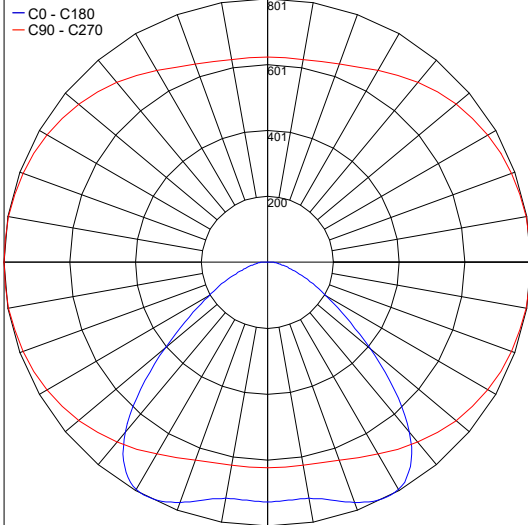

PHOTOMETRIC DATA

Note all Photometry is 3000K

Maximum Candela = 801.2

PHOTOMETRIC FILENAME : TREVI_2.8_D_3000K_75W_24VDC.IES

Maximum Candela = 1325.0