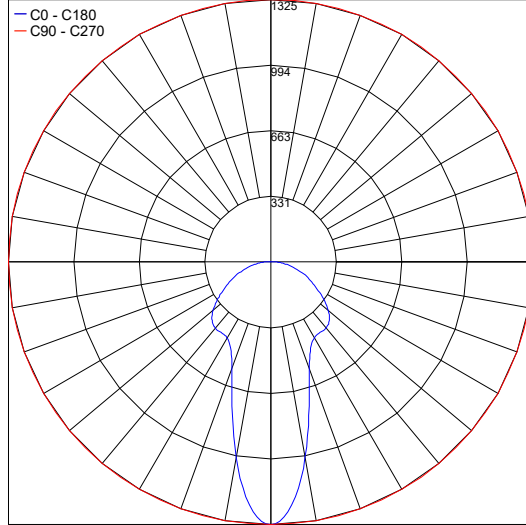

UL 676

TECHNICAL DATA

Wattage / Input	75W (24VDC)
Power Supply	Remote, not included. See page 2.
Construction	End Caps: AISI 316L Stainless Steel Heat Sink: Internal Anticorodal Aluminum Lens: Transparent Polycarbonate Cable Length: 16.4 ft
CCT	RGBW
BUG Rating	B1-U1-G1 (3000K: Diffuse, 39°x95°) B2-U2-G1 (RGBW: Diffuse, 39°x95°)
Delivered Lumens	4305 lm (Diffuse): (R) 486 lm, (G) 1796 lm (B) 336 lm, (W) 2011 lm
Efficacy	57.4 lm/W (Diffuse): (R) 6.5 lm/W (G) 24.0 lm/W, (B) 4.5 lm/W, (W) 26.8 lm/W
Optics	39°x95°, Diffuse
Finish	Polycarbonate
Fixture Dimensions	Ø1.97" x 69.80" l
Fixture Weight	10.58 lbs
Lumen Maintenance	60,000h L80 B10 (Ta 25°C)
Color Consistency	—
Operating Temp.	-4°F - 113°F (installation outdoors) 32°F - 113°F (installation underwater)
IP Rating	IP65, IP68
Impact Rating	IK10
Max Depth	32.81 ft

Fixture Dimensions

ORDERING INFORMATION

Example: TR2800000070WP. Accessories / Power Supplies ordered separately.

TR28000000	70		P
Model No.	CCT	Optics	Finish
TR28000000	70 - RGBW	W - 39°x95° D - Diffuse	P - Polycarbonate

Note all Photometry is 3000K

Maximum Candela = 801.2

PHOTOMETRIC FILENAME : TREVI_2.8_D_3000K_75W_24VDC.IES

Maximum Candela = 1325.0

PHOTOMETRIC FILENAME : TREVI_2.8_W_39X95_3000K_75W_24VDC.IES

Maximum Candela = 1619.2

PHOTOMETRIC FILENAME : TREVI_2.8_D_RGBW_75W_24VDC.IES

Maximum Candela = 2925

PHOTOMETRIC FILENAME : TREVI_2.8_W_39X95_RGBW_75W_24VDC.IES

Job Name/Date:

Fixture Type Designation: