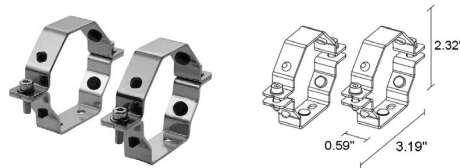

UL 676

TECHNICAL DATA

Wattage / Input	75W (24VDC)
Power Supply	Remote, not included. See page 2.
Construction	End Caps: AISI 316L Stainless Steel Heat Sink: Internal Anticorodal Aluminum Lens: Transparent Polycarbonate Cable Length: 16.4 ft
CCT	RGBW
BUG Rating	B1-U1-G1 (3000K: Diffuse, 39°x95°) B2-U2-G1 (RGBW: Diffuse, 39°x95°)
Delivered Lumens	4305 lm (Diffuse): (R) 486 lm, (G) 1796 lm (B) 336 lm, (W) 2011 lm
Efficacy	57.4 lm/W (Diffuse): (R) 6.5 lm/W (G) 24.0 lm/W, (B) 4.5 lm/W, (W) 26.8 lm/W
Optics	39°x95°, Diffuse
Finish	Polycarbonate
Fixture Dimensions	Ø1.97" x 69.80" l
Fixture Weight	10.58 lbs
Lumen Maintenance	60,000h L80 B10 (Ta 25°C)
Color Consistency	—
Operating Temp.	-4°F - 113°F (installation outdoors) 32°F - 113°F (installation underwater)
IP Rating	IP65, IP68
Impact Rating	IK10
Max Depth	32.81 ft

Fixture Dimensions

ORDERING INFORMATION

Example: TR2800000070WP. Accessories / Power Supplies ordered separately.

TR28000000	70		P
Model No.	CCT	Optics	Finish
TR28000000	70 - RGBW	W - 39°x95° D - Diffuse	P - Polycarbonate

Job Name/Date:

Fixture Type Designation:

SUGGESTED POWER SUPPLIES

STATIC WHITE - 24VDC (FOR USE WITH FOUNTAIN / WATER FEATURES)

Consult factory for power supplies.

ACCESSORIES - Installation (REQUIRED)

WMA04

Clips Pair

WMA05

Pair of tamper-resistant clips

WMA07

Suspension Kit

Job Name/Date:

Fixture Type Designation:

PHOTOMETRIC DATA