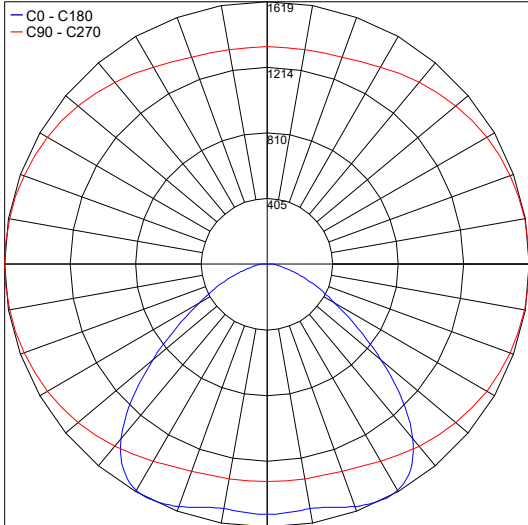

UL 676

TECHNICAL DATA

Wattage / Input	75W (24VDC)
Power Supply	Remote, not included. See page 2.
Construction	End Caps: AISI 316L Stainless Steel Heat Sink: Internal Anticorodal Aluminum Lens: Transparent Polycarbonate Cable Length: 16.4 ft
CCT	RGBW
BUG Rating	B1-U1-G1 (3000K: Diffuse, 39°x95°) B2-U2-G1 (RGBW: Diffuse, 39°x95°)
Delivered Lumens	4305 lm (Diffuse): (R) 486 lm, (G) 1796 lm (B) 336 lm, (W) 2011 lm
Efficacy	57.4 lm/W (Diffuse): (R) 6.5 lm/W (G) 24.0 lm/W, (B) 4.5 lm/W, (W) 26.8 lm/W
Optics	39°x95°, Diffuse
Finish	Polycarbonate
Fixture Dimensions	Ø1.97" x 69.80" l
Fixture Weight	10.58 lbs
Lumen Maintenance	60,000h L80 B10 (Ta 25°C)
Color Consistency	—
Operating Temp.	-4°F - 113°F (installation outdoors) 32°F - 113°F (installation underwater)
IP Rating	IP65, IP68
Impact Rating	IK10
Max Depth	32.81 ft

Fixture Dimensions

ORDERING INFORMATION

Example: TR2800000070WP. Accessories / Power Supplies ordered separately.

TR28000000	70		P
Model No.	CCT	Optics	Finish
TR28000000	70 - RGBW	W - 39°x95° D - Diffuse	P - Polycarbonate

Note all Photometry is 3000K

Maximum Candela = 801.2

PHOTOMETRIC FILENAME : TREVI_2.8_D_3000K_75W_24VDC.IES

Maximum Candela = 1325.0

PHOTOMETRIC FILENAME : TREVI_2.8_W_39X95_3000K_75W_24VDC.IES

Maximum Candela = 1619.2

PHOTOMETRIC FILENAME : TREVI_2.8_D_RGBW_75W_24VDC.IES

Maximum Candela = 2925

PHOTOMETRIC FILENAME : TREVI_2.8_W_39X95_RGBW_75W_24VDC.IES

Job Name/Date:

Fixture Type Designation: