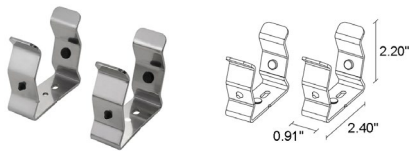

UL 676

TECHNICAL DATA

Wattage / Input	75W (24VDC)
Power Supply	Remote, not included. See page 2.
Construction	End Caps: AISI 316L Stainless Steel Heat Sink: Internal Anticorodal Aluminum Lens: Transparent Polycarbonate Cable Length: 16.4 ft
CCT	RGBW
BUG Rating	B1-U1-G1 (3000K: Diffuse, 39°x95°) B2-U2-G1 (RGBW: Diffuse, 39°x95°)
Delivered Lumens	4305 lm (Diffuse): (R) 486 lm, (G) 1796 lm (B) 336 lm, (W) 2011 lm
Efficacy	57.4 lm/W (Diffuse): (R) 6.5 lm/W (G) 24.0 lm/W, (B) 4.5 lm/W, (W) 26.8 lm/W
Optics	39°x95°, Diffuse
Finish	Polycarbonate
Fixture Dimensions	Ø1.97" x 69.80" l
Fixture Weight	10.58 lbs
Lumen Maintenance	60,000h L80 B10 (Ta 25°C)
Color Consistency	—
Operating Temp.	-4°F - 113°F (installation outdoors) 32°F - 113°F (installation underwater)
IP Rating	IP65, IP68
Impact Rating	IK10
Max Depth	32.81 ft

Fixture Dimensions

ORDERING INFORMATION

Example: TR2800000070WP. Accessories / Power Supplies ordered separately.

TR28000000	70		P
Model No.	CCT	Optics	Finish
TR28000000	70 - RGBW	W - 39°x95° D - Diffuse	P - Polycarbonate

Job Name/Date:

Fixture Type Designation:

SUGGESTED POWER SUPPLIES

STATIC WHITE - 24VDC (FOR USE WITH FOUNTAIN / WATER FEATURES)

Consult factory for power supplies.

ACCESSORIES - Installation (REQUIRED)

WMA04

Clips Pair

WMA05

Pair of tamper-resistant clips

WMA07

Suspension Kit

Job Name/Date:

Fixture Type Designation:

PHOTOMETRIC DATA