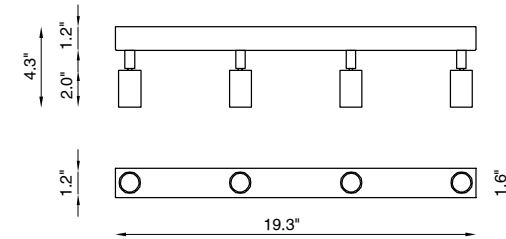

X4

Indoor luminaire installable on ceilings or walls, available with white, black or rose gold or champagne finishings and interchangeable lens. X4 is provided with four high-performance projectors created with a minimal design in order to obtain the lowest visual impact. Each projector has an adjustable arm which can be inclined up to 360°, producing a scenographic spot light of great effect.

CODE COMPOSITION

BU1401		2 S		E		ND	
		<i>light color</i>					
	27		2700K				
	30		3000K				
	40		4000K				
		<i>lens</i>					
	22		22°				
	50		50°				
		<i>finishing</i>					
	WH		white				
	BL		black				
	A1		champagne				
	A2		rose gold				
example of code composition		BU1401		WH 2 S 22 E 30 ND			

TECHNICAL FEATURES

Code	BU1401 XX
Type	Projector ± 360° / ± 90°
Material	Aluminum
Finishing	White Black Champagne
Weight	Rose Gold 2.9 lbs
Mounting	Wall and ceiling
IP rating	IP40
Control gear	Constant current electronic driver
Lamp type	LED 500 mA
Lamp wattage	4 x 6W
Luminous efficacy	4 x 520 lm - 3000K
Light distribution	Beam 22° Beam 50° (on request)
Fitting	-
Light color	White 3000K White 2700K 4000K (on request)
Voltage connection	500mA · 50/60Hz
CRI	>90
Emergency	On request
Note	On request available dimmable PUSH or DALI, remote installation. Black tie and box for X4 champagne and rose gold.