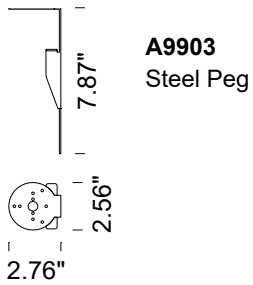

TECHNICAL DATA

Wattage	20W
Power Supply	Integral 120VAC
Construction	Frame: Stainless Steel 430 Fixing Bracket Housing: Die Casted ENAB46100 Aluminum Lens: Extra Clear Tempered Glass
CCT	2700K, 3000K, 4000K
BUG Rating	B2-U1-G0 (12°, 38° - 3000K) B2-U0-G0 (24° - 3000K)
CRI	>80
Delivered Lumens	1990 lm (3000K)
Efficacy	99.5 lm/W
Optics	12°, 24°, 38°
Finishes	Anthracite, ALU Gray (RAL 9006), Dark Brown
Lumen Maintenance	55,000 hrs (Ta 35°C)
Fixture Dimensions	11.14" h x 7.09" w x 5.24" deep
Aperture	Ø7.40"
IP Rating	IP66
Impact Resistance	IK08

Fixture Dimensions

ORDERING INFORMATION

Example: F41601.1.2.11.US. Accessories ordered separately.

F41601				.US
Model No.	Finish	CCT	Optics	
F41601	1 - Anthracite 4 - ALU Grey (RAL9006) 8 - Dark Brown	2 - 2700K 3 - 3000K 4 - 4000K	11 - 12° Spot 12 - 24° Medium 13 - 38° Wide	.US

Job Name/Date:

Fixture Type Designation:

ACCESSORIES - Installation

A9903
Steel Peg

A0003
Anchoring Belt
78.74" length

ACCESSORIES - Anti-Glare

A1601_
Aluminum Visor
(To be ordered together with the product)
For visor include one of the below finishes:
1 - Anthracite
4 - ALU Gray (RAL 9006)
8 - Dark Brown

PHOTOMETRIC DATA

Note: All Photometry is 3000K

Job Name/Date:

Fixture Type Designation: