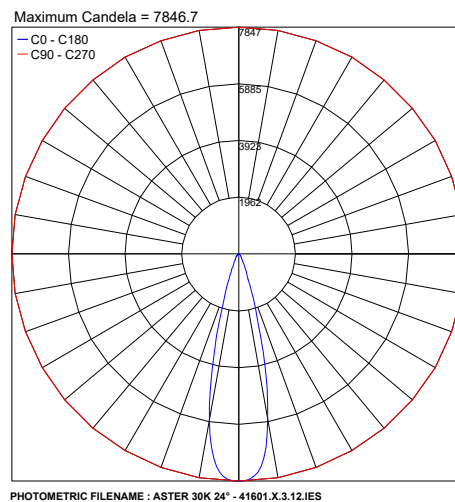

TECHNICAL DATA

Wattage	20W
Power Supply	Integral 120VAC
Construction	Frame: Stainless Steel 430 Fixing Bracket Housing: Die Casted ENAB46100 Aluminum Lens: Extra Clear Tempered Glass
CCT	2700K, 3000K, 4000K
BUG Rating	B2-U1-G0 (12°, 38° - 3000K) B2-U0-G0 (24° - 3000K)
CRI	>80
Delivered Lumens	1990 lm (3000K)
Efficacy	99.5 lm/W
Optics	12°, 24°, 38°
Finishes	Anthracite, ALU Gray (RAL 9006), Dark Brown
Lumen Maintenance	55,000 hrs (Ta 35°C)
Fixture Dimensions	11.14" h x 7.09" w x 5.24" deep
Aperture	Ø7.40"
IP Rating	IP66
Impact Resistance	IK08

Fixture Dimensions

ORDERING INFORMATION

Example: F41601.1.2.11.US. Accessories ordered separately.

F41601				.US
Model No.	Finish	CCT	Optics	
F41601	1 - Anthracite 4 - ALU Grey (RAL9006) 8 - Dark Brown	2 - 2700K 3 - 3000K 4 - 4000K	11 - 12° Spot 12 - 24° Medium 13 - 38° Wide	.US

PHOTOMETRIC DATA

Note: All Photometry is 3000K

Job Name/Date:

Fixture Type Designation: