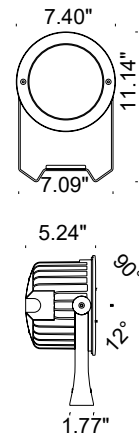

Aster is a powerful, adjustable, round floodlight that can be installed with a stake in the ground, secured to a tree branch, or mounted to a standard surface. It comes in 3 static white versions with standard, symmetrical or wall washer optics, and an RGBW version with 5 optics choices. Available in 3 standard finishes.

TECHNICAL DATA

Wattage	20W
Power Supply	Integral 120VAC
Construction	Frame: Stainless Steel 430 Fixing Bracket Housing: Die Casted ENAB46100 Aluminum Lens: Extra Clear Tempered Glass
CCT	2700K, 3000K, 4000K
BUG Rating	B2-U1-G0 (12°, 38° - 3000K) B2-U0-G0 (24° - 3000K)
CRI	>80
Delivered Lumens	1990 lm (3000K)
Efficacy	99.5 lm/W
Optics	12°, 24°, 38°
Finishes	Anthracite, ALU Gray (RAL 9006), Dark Brown
Lumen Maintenance	55,000 hrs (Ta 35°C)
Fixture Dimensions	11.14" h x 7.09" w x 5.24" deep
Aperture	Ø7.40"
IP Rating	IP66
Impact Resistance	IK08

Fixture Dimensions

ORDERING INFORMATION

Example: F41601.1.2.11.US. Accessories ordered separately.

F41601				.US
Model No.	Finish	CCT	Optics	
F41601	1 - Anthracite 4 - ALU Grey (RAL9006) 8 - Dark Brown	2 - 2700K 3 - 3000K 4 - 4000K	11 - 12° Spot 12 - 24° Medium 13 - 38° Wide	.US

PHOTOMETRIC DATA

Note: All Photometry is 3000K

Job Name/Date:

Fixture Type Designation: