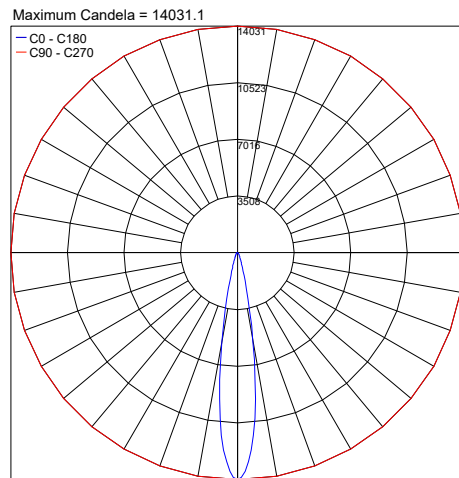

TECHNICAL DATA

Wattage	20W
Power Supply	Integral 120VAC
Construction	Frame: Stainless Steel 430 Fixing Bracket Housing: Die Casted ENAB46100 Aluminum Lens: Extra Clear Tempered Glass
CCT	2700K, 3000K, 4000K
BUG Rating	B2-U1-G0 (12°, 38° - 3000K) B2-U0-G0 (24° - 3000K)
CRI	>80
Delivered Lumens	1990 lm (3000K)
Efficacy	99.5 lm/W
Optics	12°, 24°, 38°
Finishes	Anthracite, ALU Gray (RAL 9006), Dark Brown
Lumen Maintenance	55,000 hrs (Ta 35°C)
Fixture Dimensions	11.14" h x 7.09" w x 5.24" deep
Aperture	Ø7.40"
IP Rating	IP66
Impact Resistance	IK08

Fixture Dimensions

ORDERING INFORMATION

Example: F41601.1.2.11.US. Accessories ordered separately.

F41601				.US
Model No.	Finish	CCT	Optics	
F41601	1 - Anthracite 4 - ALU Grey (RAL9006) 8 - Dark Brown	2 - 2700K 3 - 3000K 4 - 4000K	11 - 12° Spot 12 - 24° Medium 13 - 38° Wide	.US

PHOTOMETRIC DATA

Note: All Photometry is 3000K

Job Name/Date:

Fixture Type Designation: