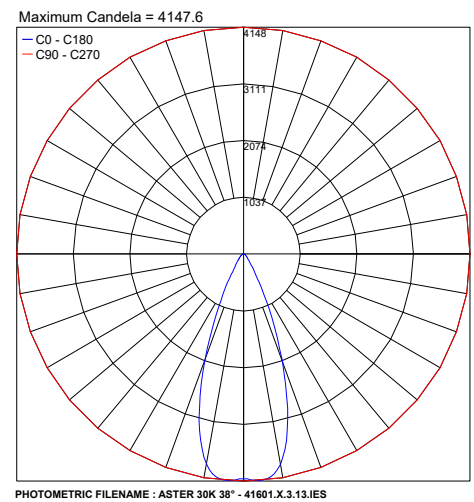

TECHNICAL DATA

Wattage	20W
Power Supply	Integral 120VAC
Construction	Frame: Stainless Steel 430 Fixing Bracket Housing: Die Casted ENAB46100 Aluminum Lens: Extra Clear Tempered Glass
CCT	2700K, 3000K, 4000K
BUG Rating	B2-U1-G0 (12°, 38° - 3000K) B2-U0-G0 (24° - 3000K)
CRI	>80
Delivered Lumens	1990 lm (3000K)
Efficacy	99.5 lm/W
Optics	12°, 24°, 38°
Finishes	Anthracite, ALU Gray (RAL 9006), Dark Brown
Lumen Maintenance	55,000 hrs (Ta 35°C)
Fixture Dimensions	11.14" h x 7.09" w x 5.24" deep
Aperture	Ø7.40"
IP Rating	IP66
Impact Resistance	IK08

Fixture Dimensions

ORDERING INFORMATION

Example: F41601.1.2.11.US. Accessories ordered separately.

F41601				.US
Model No.	Finish	CCT	Optics	
F41601	1 - Anthracite 4 - ALU Grey (RAL9006) 8 - Dark Brown	2 - 2700K 3 - 3000K 4 - 4000K	11 - 12° Spot 12 - 24° Medium 13 - 38° Wide	.US

PHOTOMETRIC DATA

Note: All Photometry is 3000K

Job Name/Date:

Fixture Type Designation: