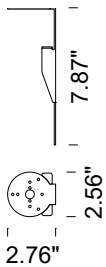

SUGGESTED POWER SUPPLIES

24VDC

Part Number	Description	Input/Output	# of Fixtures
PPLT00288-P24	DMX / RDM (Field Addressable) / DALI	120-277VAC to 24VDC, 100W, Class 2	1-2

For other power supply options consult factory.

ACCESSORIES - Installation

A9903
Steel Peg