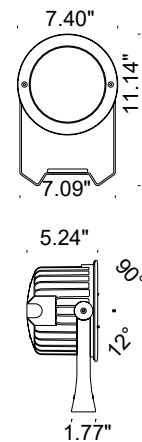

Aster RGB+W is a powerful, adjustable, round RGBW floodlight that can be installed with a stake in the ground, secured to a tree branch, or mounted to a standard surface. It also comes in a standard (narrow, medium, wide), symmetrical, or wall washer optic versions. Available in 5 optics options and 3 standard finishes.

TECHNICAL DATA

Wattage	36W
Power Supply	Remote 24VDC not included - see page 2 On board DMX
Construction	Frame: Stainless Steel 430 Fixing Bracket Housing: Die Cast ENAB46100 Aluminum Lens: Extra Clear Tempered Glass
CCT	RGB+W
BUG Rating	—
Delivered Lumens	759 lm: (R) 100 lm, (G) 251 lm, (B) 61 lm, (W) 347 lm (6500K)
Efficacy	21.08 lm/W: (R) 2.78 lm/W, (G) 6.97 lm/W, (B) 1.69 lm/W, (W) 9.64 lm/W (6500K)
Optics	10°, 25°, 45°, 10x40°, 40x10°
Finishes	Anthracite, ALU Gray (RAL9006), Dark Brown
Lumen Maintenance	90,000 hrs (Ta 35°C)
Fixture Dimensions	11.14" h x 7.09" w x 5.24" deep
Aperture	Ø7.40"
IP Rating	IP66
Impact Resistance	IK08

Fixture Dimensions

ORDERING INFORMATION

Example: F41606.1.5.01.US. Power Supplies / Accessories ordered separately.

F41606		5		.US
Model No.	Finish	CCT	Optics	
F41606	1 - Anthracite 4 - ALU Grey (RAL9006) 8 - Dark Brown	5 - RGB+W	01 - 10° Spot 36 - 25° Medium 32 - 45° Wide 70 - 10x40° 38 - 40x10°	.US

Job Name/Date:

Fixture Type Designation:

SUGGESTED POWER SUPPLIES

24VDC

Part Number	Description	Input/Output	# of Fixtures
PPLT00288-P24	DMX / RDM (Field Addressable) / DALI	120-277VAC to 24VDC, 100W, Class 2	1-2