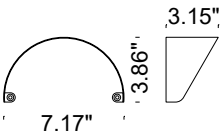

ACCESSORIES - Anti-Glare

A1601._
Aluminum Visor
(To be ordered together with the product)
For visor include one of the below finishes:
1 - Anthracite
4 - ALU Gray (RAL 9006)
8 - Dark Brown

Job Name/Date:

Fixture Type Designation: