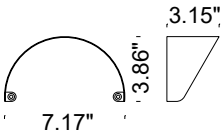

ACCESSORIES - Anti-Glare

A1601_
Aluminum Visor
(To be ordered together with the product)
For visor include one of the below finishes:
1 - Anthracite
4 - ALU Gray (RAL 9006)
8 - Dark Brown