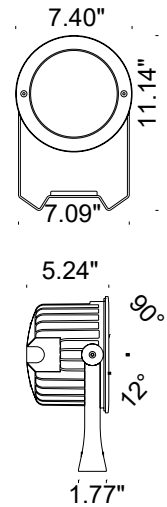

# ASTER SYMMETRICAL

Aster Symmetrical is a powerful, adjustable, round floodlight with symmetrical optics that can be installed with a stake in the ground, secured to a tree branch, or mounted to a standard surface. It also comes in a standard (narrow, medium, wide), wall washer optics, or RGBW version with 5 optics choices. Available in 3 standard finishes.

## TECHNICAL DATA

<b>Wattage</b>	24W
<b>Power Supply</b>	Integral 120VAC
<b>Construction</b>	Frame: Stainless Steel 430 Fixing Bracket Housing: Die Cast ENAB46100 Aluminum Lens: Extra Clear Tempered Glass
<b>CCT</b>	2700K, 3000K, 4000K
<b>BUG Rating</b>	B2-U0-G0 (3000K)
<b>CRI</b>	>80
<b>Delivered Lumens</b>	3192 lm (3000K)
<b>Efficacy</b>	133 lm/W
<b>Optics</b>	Symmetric
<b>Finishes</b>	Anthracite, ALU Gray (RAL 9006), Dark Brown
<b>Lumen Maintenance</b>	55,000 hrs (Ta 35°C)
<b>Fixture Dimensions</b>	11.14" h x 7.09" w x 5.24" deep
<b>Aperture</b>	Ø7.40"
<b>IP Rating</b>	IP66
<b>Impact Resistance</b>	IK08

Fixture Dimensions

## ACCESSORIES - Installation

**A9903**  
Steel Peg

L.MAX: 6.56'

**A0003**  
Anchoring Belt  
78.74" length