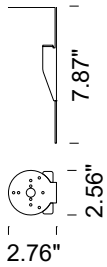

ACCESSORIES - Installation

A9903
Steel Peg

A0003
Anchoring Belt
78.74" length