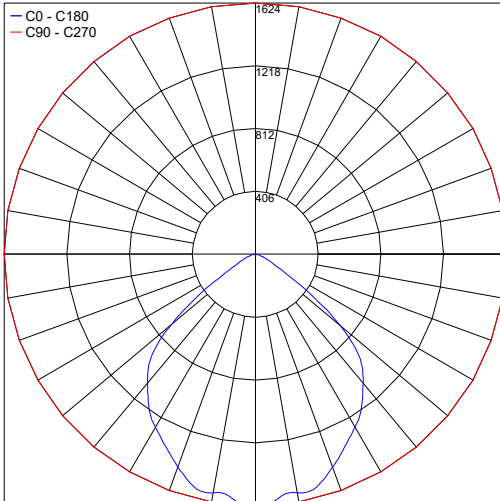

## PHOTOMETRIC DATA

Note: All Photometry is 3000K

Maximum Candela = 1623.8

PHOTOMETRIC FILENAME : ASTER 30K SYM - 41604.X.3.27.IES

Job Name/Date:

Fixture Type Designation: