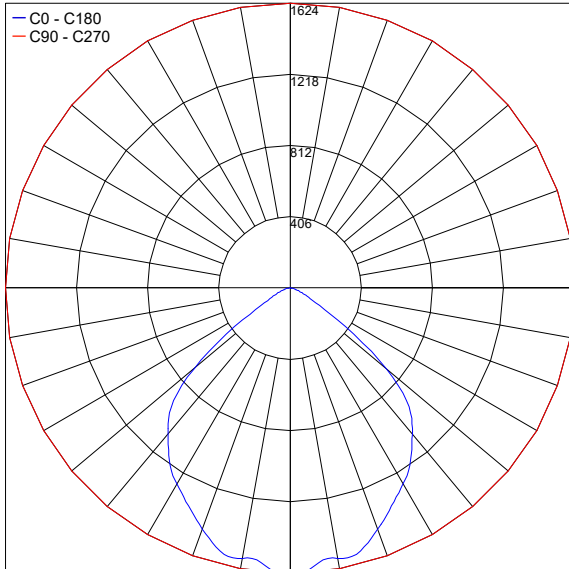

TECHNICAL DATA

Wattage	24W
Power Supply	Integral 120VAC
Construction	Frame: Stainless Steel 430 Fixing Bracket Housing: Die Cast ENAB46100 Aluminum Lens: Extra Clear Tempered Glass
CCT	2700K, 3000K, 4000K
BUG Rating	B2-U0-G0 (3000K)
CRI	>80
Delivered Lumens	2088 lm (3000K)
Efficacy	87 lm/W
Optics	Wall Washer
Finishes	Anthracite, ALU Gray (RAL 9006), Dark Brown
Lumen Maintenance	55,000 hrs (Ta 35°C)
Fixture Dimensions	11.14" h x 7.09" w x 5.24" deep
Aperture	Ø7.40"
IP Rating	IP66
Impact Resistance	IK08

Fixture Dimensions

ORDERING INFORMATION

Example: F41605.1.2.07.US. Accessories ordered separately.

F41605			07	.US
Model No.	Finish	CCT	Optics	
F41605	1 - Anthracite 4 - ALU Gray (RAL 9006) 8 - Dark Brown	2 - 2700K 3 - 3000K 4 - 4000K	07 - Wall Washer	.US

PHOTOMETRIC DATA

Note: All Photometry is 3000K

Maximum Candela = 1623.8

PHOTOMETRIC FILENAME : ASTER 30K SYM - 41604.X.3.27.IES

Job Name/Date:

Fixture Type Designation: