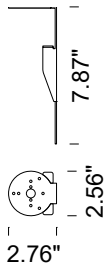

TECHNICAL DATA

Wattage	24W
Power Supply	Integral 120VAC
Construction	Frame: Stainless Steel 430 Fixing Bracket Housing: Die Cast ENAB46100 Aluminum Lens: Extra Clear Tempered Glass
CCT	2700K, 3000K, 4000K
BUG Rating	B2-U0-G0 (3000K)
CRI	>80
Delivered Lumens	2088 lm (3000K)
Efficacy	87 lm/W
Optics	Wall Washer
Finishes	Anthracite, ALU Gray (RAL 9006), Dark Brown
Lumen Maintenance	55,000 hrs (Ta 35°C)
Fixture Dimensions	11.14" h x 7.09" w x 5.24" deep
Aperture	Ø7.40"
IP Rating	IP66
Impact Resistance	IK08

Fixture Dimensions

ORDERING INFORMATION

Example: F41605.1.2.07.US. Accessories ordered separately.

F41605			07	.US
Model No.	Finish	CCT	Optics	
F41605	1 - Anthracite 4 - ALU Gray (RAL 9006) 8 - Dark Brown	2 - 2700K 3 - 3000K 4 - 4000K	07 - Wall Washer	.US

Job Name/Date:

Fixture Type Designation:

ACCESSORIES - Installation

A9903
Steel Peg

L.MAX: 6.56'

A0003
Anchoring Belt
78.74" length

ACCESSORIES - Anti-Glare

A1601_
Aluminum Visor
(To be ordered together with the product)
For visor include one of the below finishes:
1 - Anthracite
4 - ALU Gray (RAL 9006)
8 - Dark Brown

PHOTOMETRIC DATA

Note: All Photometry is 3000K

Maximum Candela = 1623.8

PHOTOMETRIC FILENAME : ASTER 30K SYM - 41604.X.3.27.IES

Job Name/Date:

Fixture Type Designation: