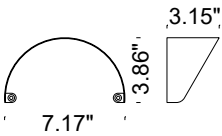

ACCESSORIES - Anti-Glare

A1601_
Aluminum Visor
(To be ordered together with the product)
For visor include one of the below finishes:
1 - Anthracite
4 - ALU Gray (RAL 9006)
8 - Dark Brown