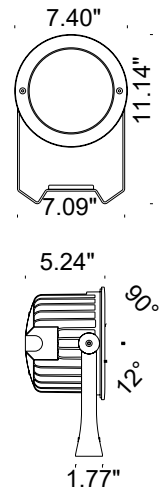

ASTER WALL WASHER

Aster Wall Washer is a powerful, adjustable, round floodlight with wall washer optics that can be installed with a stake in the ground, secured to a tree branch, or mounted to a standard surface. It also comes in a standard (narrow, medium, wide), symmetrical optics, or RGBW version with 5 optics choices. Available in 3 standard finishes.

TECHNICAL DATA

Wattage	24W
Power Supply	Integral 120VAC
Construction	Frame: Stainless Steel 430 Fixing Bracket Housing: Die Cast ENAB46100 Aluminum Lens: Extra Clear Tempered Glass
CCT	2700K, 3000K, 4000K
BUG Rating	B2-U0-G0 (3000K)
CRI	>80
Delivered Lumens	2088 lm (3000K)
Efficacy	87 lm/W
Optics	Wall Washer
Finishes	Anthracite, ALU Gray (RAL 9006), Dark Brown
Lumen Maintenance	55,000 hrs (Ta 35°C)
Fixture Dimensions	11.14" h x 7.09" w x 5.24" deep
Aperture	Ø7.40"
IP Rating	IP66
Impact Resistance	IK08

Fixture Dimensions

ORDERING INFORMATION

Example: F41605.1.2.07.US. Accessories ordered separately.

F41605			07	.US
Model No.	Finish	CCT	Optics	
F41605	1 - Anthracite 4 - ALU Gray (RAL 9006) 8 - Dark Brown	2 - 2700K 3 - 3000K 4 - 4000K	07 - Wall Washer	.US

Job Name/Date:

Fixture Type Designation:

ACCESSORIES - Installation

A9903
Steel Peg

L.MAX: 6.56'

A0003
Anchoring Belt
78.74" length

ACCESSORIES - Anti-Glare

A1601_
Aluminum Visor
(To be ordered together with the product)
For visor include one of the below finishes:
1 - Anthracite
4 - ALU Gray (RAL 9006)
8 - Dark Brown