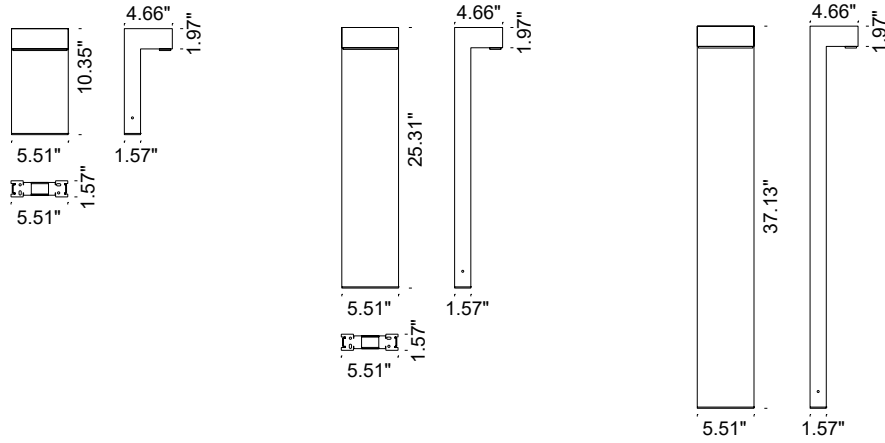

BRICK BOLLARD

BRICK is a family of thin, versatile luminaires that are available in single or double wall-mounts or as a bollard. The BRICK bollard is available in 3 sizes with 10W mono light emission, and 4 standard finishes. Dark Sky compliant for output below 80°.

Fixture Dimensions - See page 2

TECHNICAL DATA

| | |
|---------------------------|--|
| Wattage | 10W |
| Power Supply | Integral 120VAC |
| Construction | Frame: Stainless Steel 430 Fixing Base Housing: 6026 Anticorodal Aluminum Housing Lens: Extra Clear Tempered Glass |
| CCT | 2700K, 3000K, 4000K |
| BUG Rating | B1-U0-G0 (F60801, F60802 - 3000K) B1-U0-G1 (F60803 - 3000K) |
| CRI | >80 |
| Delivered Lumens | 823 lm (F60801, F60802 - 3000K) 868 lm (F60803 - 3000K) Dark Sky compliant, output below 80° |
| Efficacy | 82.3 lm/W (F60801, F60802 - 3000K) 86.8 lm/W (F60803 - 3000K) |
| Optics | Mono Emission (F60801, F60802) Transverse Elliptical (F60803) |
| Finishes | Anthracite, Pure White (RAL 9010), ALU Gray (RAL 9006), Dark Brown |
| Lumen Maintenance | 70,000 hrs (Ta 35°C) |
| Fixture Dimensions | 5.51" x 10.35", 25.31", 37.13" |
| IP Rating | IP65 |
| Impact Resistance | IK08 |

ORDERING INFORMATION

Example: F60801.1.2.64.US. Accessories ordered separately.

| | | | | |
|-------------------|---------------------------|------------|----------------------------|-----|
| | | | | .US |
| Model No. | Finish | CCT | Optics | |
| F60801 - 10.35" h | 1 - Anthracite | 2 - 2700K | 64 - Mono Emission | .US |
| F60802 - 25.31" h | 2 - Pure White (RAL 9010) | 3 - 3000K | | |
| | 4 - ALU Grey (RAL 9006) | 4 - 4000K | | |
| F60803 - 37.13" h | 8 - Dark Brown | | 65 - Transverse Elliptical | |

Job Name/Date:

Fixture Type Designation:

FIXTURE DIMENSIONS

ACCESSORIES

PHOTOMETRIC DATA

Note all Photometry is 3000K

PHOTOMETRIC FILENAME : BRICK BOLLARD 10.4IN 30K - 60801.X.3.64.IES

PHOTOMETRIC FILENAME : BRICK BOLLARD 25.3IN 30K - 60802.X.3.64.IES