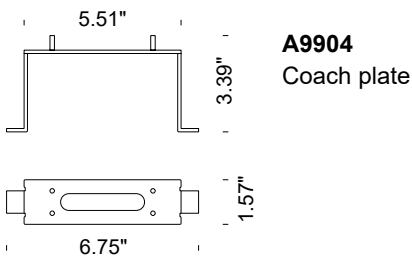

Fixture Dimensions - See page 2

TECHNICAL DATA

| | |
|---------------------------|--|
| Wattage | 10W |
| Power Supply | Integral 120VAC |
| Construction | Frame: Stainless Steel 430 Fixing Base Housing: 6026 Anticorodal Aluminum Housing Lens: Extra Clear Tempered Glass |
| CCT | 2700K, 3000K, 4000K |
| BUG Rating | B1-U0-G0 (F60801, F60802 - 3000K) B1-U0-G1 (F60803 - 3000K) |
| CRI | >80 |
| Delivered Lumens | 823 lm (F60801, F60802 - 3000K) 868 lm (F60803 - 3000K) Dark Sky compliant, output below 80° |
| Efficacy | 82.3 lm/W (F60801, F60802 - 3000K) 86.8 lm/W (F60803 - 3000K) |
| Optics | Mono Emission (F60801, F60802) Transverse Elliptical (F60803) |
| Finishes | Anthracite, Pure White (RAL 9010), ALU Gray (RAL 9006), Dark Brown |
| Lumen Maintenance | 70,000 hrs (Ta 35°C) |
| Fixture Dimensions | 5.51" x 10.35", 25.31", 37.13" |
| IP Rating | IP65 |
| Impact Resistance | IK08 |

ORDERING INFORMATION

Example: F60801.1.2.64.US. Accessories ordered separately.

| | | | | |
|-------------------|---------------------------|------------|----------------------------|-----|
| | | | | .US |
| Model No. | Finish | CCT | Optics | |
| F60801 - 10.35" h | 1 - Anthracite | 2 - 2700K | 64 - Mono Emission | .US |
| F60802 - 25.31" h | 2 - Pure White (RAL 9010) | 3 - 3000K | | |
| | 4 - ALU Grey (RAL 9006) | 4 - 4000K | | |
| F60803 - 37.13" h | 8 - Dark Brown | | 65 - Transverse Elliptical | |

Job Name/Date:

Fixture Type Designation:

FIXTURE DIMENSIONS

ACCESSORIES

PHOTOMETRIC DATA

Note all Photometry is 3000K

PHOTOMETRIC FILENAME : BRICK BOLLARD 10.4IN 30K - 60801.X.3.64.IES

PHOTOMETRIC FILENAME : BRICK BOLLARD 25.3IN 30K - 60802.X.3.64.IES