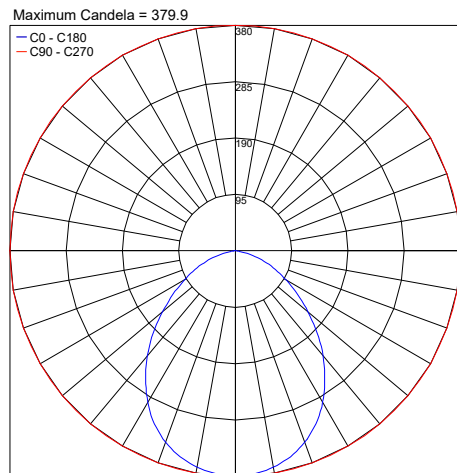

Fixture Dimensions - See page 2

TECHNICAL DATA

| | |
|---------------------------|--|
| Wattage | 10W |
| Power Supply | Integral 120VAC |
| Construction | Frame: Stainless Steel 430 Fixing Base Housing: 6026 Anticorodal Aluminum Housing Lens: Extra Clear Tempered Glass |
| CCT | 2700K, 3000K, 4000K |
| BUG Rating | B1-U0-G0 (F60801, F60802 - 3000K) B1-U0-G1 (F60803 - 3000K) |
| CRI | >80 |
| Delivered Lumens | 823 lm (F60801, F60802 - 3000K) 868 lm (F60803 - 3000K) Dark Sky compliant, output below 80° |
| Efficacy | 82.3 lm/W (F60801, F60802 - 3000K) 86.8 lm/W (F60803 - 3000K) |
| Optics | Mono Emission (F60801, F60802) Transverse Elliptical (F60803) |
| Finishes | Anthracite, Pure White (RAL 9010), ALU Gray (RAL 9006), Dark Brown |
| Lumen Maintenance | 70,000 hrs (Ta 35°C) |
| Fixture Dimensions | 5.51" x 10.35", 25.31", 37.13" |
| IP Rating | IP65 |
| Impact Resistance | IK08 |

ORDERING INFORMATION

Example: F60801.1.2.64.US. Accessories ordered separately.

| | | | | |
|-------------------|---------------------------|------------|----------------------------|-----|
| | | | | .US |
| Model No. | Finish | CCT | Optics | |
| F60801 - 10.35" h | 1 - Anthracite | 2 - 2700K | 64 - Mono Emission | .US |
| F60802 - 25.31" h | 2 - Pure White (RAL 9010) | 3 - 3000K | | |
| | 4 - ALU Grey (RAL 9006) | 4 - 4000K | | |
| F60803 - 37.13" h | 8 - Dark Brown | | 65 - Transverse Elliptical | |

Job Name/Date:

Fixture Type Designation:

FIXTURE DIMENSIONS

ACCESSORIES

PHOTOMETRIC DATA

Note all Photometry is 3000K

PHOTOMETRIC FILENAME : BRICK BOLLARD 10.4IN 30K - 60801.X.3.64.IES

PHOTOMETRIC FILENAME : BRICK BOLLARD 25.3IN 30K - 60802.X.3.64.IES

PHOTOMETRIC FILENAME : BRICK BOLLARD 37.1IN 30K - 60803.X.3.65.IES

Job Name/Date:

Fixture Type Designation: