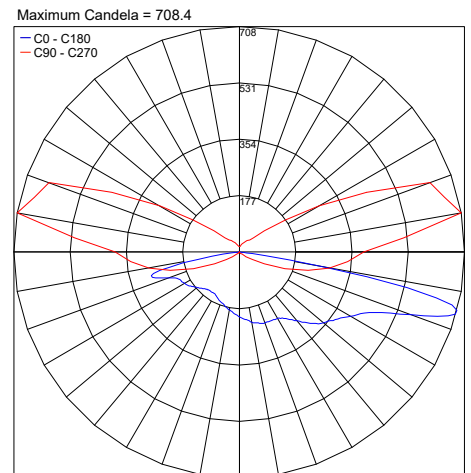

Fixture Dimensions - See page 2

TECHNICAL DATA

| | |
|---------------------------|--|
| Wattage | 10W |
| Power Supply | Integral 120VAC |
| Construction | Frame: Stainless Steel 430 Fixing Base Housing: 6026 Anticorodal Aluminum Housing Lens: Extra Clear Tempered Glass |
| CCT | 2700K, 3000K, 4000K |
| BUG Rating | B1-U0-G0 (F60801, F60802 - 3000K) B1-U0-G1 (F60803 - 3000K) |
| CRI | >80 |
| Delivered Lumens | 823 lm (F60801, F60802 - 3000K) 868 lm (F60803 - 3000K) Dark Sky compliant, output below 80° |
| Efficacy | 82.3 lm/W (F60801, F60802 - 3000K) 86.8 lm/W (F60803 - 3000K) |
| Optics | Mono Emission (F60801, F60802) Transverse Elliptical (F60803) |
| Finishes | Anthracite, Pure White (RAL 9010), ALU Gray (RAL 9006), Dark Brown |
| Lumen Maintenance | 70,000 hrs (Ta 35°C) |
| Fixture Dimensions | 5.51" x 10.35", 25.31", 37.13" |
| IP Rating | IP65 |
| Impact Resistance | IK08 |

ORDERING INFORMATION

Example: F60801.1.2.64.US. Accessories ordered separately.

| | | | | |
|-------------------|---------------------------|------------|----------------------------|-----|
| | | | | .US |
| Model No. | Finish | CCT | Optics | |
| F60801 - 10.35" h | 1 - Anthracite | 2 - 2700K | 64 - Mono Emission | .US |
| F60802 - 25.31" h | 2 - Pure White (RAL 9010) | 3 - 3000K | | |
| | 4 - ALU Grey (RAL 9006) | 4 - 4000K | | |
| F60803 - 37.13" h | 8 - Dark Brown | | 65 - Transverse Elliptical | |

Job Name/Date:

Fixture Type Designation:

FIXTURE DIMENSIONS

ACCESSORIES

PHOTOMETRIC DATA

Note all Photometry is 3000K

PHOTOMETRIC FILENAME : BRICK BOLLARD 10.4IN 30K - 60801.X.3.64.IES

PHOTOMETRIC FILENAME : BRICK BOLLARD 25.3IN 30K - 60802.X.3.64.IES

PHOTOMETRIC FILENAME : BRICK BOLLARD 37.1IN 30K - 60803.X.3.65.IES

Job Name/Date:

Fixture Type Designation: