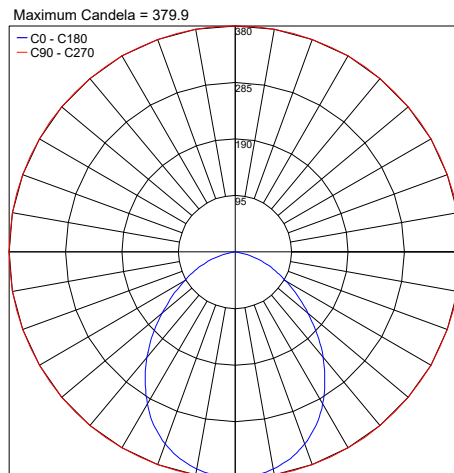

Fixture Dimensions - See page 2

TECHNICAL DATA

| | |
|---------------------------|--|
| Wattage | 10W |
| Power Supply | Integral 120VAC |
| Construction | Frame: Stainless Steel 430 Fixing Base Housing: 6026 Anticorodal Aluminum Housing Lens: Extra Clear Tempered Glass |
| CCT | 2700K, 3000K, 4000K |
| BUG Rating | B1-U0-G0 (F60801, F60802 - 3000K) B1-U0-G1 (F60803 - 3000K) |
| CRI | >80 |
| Delivered Lumens | 823 lm (F60801, F60802 - 3000K) 868 lm (F60803 - 3000K) Dark Sky compliant, output below 80° |
| Efficacy | 82.3 lm/W (F60801, F60802 - 3000K) 86.8 lm/W (F60803 - 3000K) |
| Optics | Mono Emission (F60801, F60802) Transverse Elliptical (F60803) |
| Finishes | Anthracite, Pure White (RAL 9010), ALU Gray (RAL 9006), Dark Brown |
| Lumen Maintenance | 70,000 hrs (Ta 35°C) |
| Fixture Dimensions | 5.51" x 10.35", 25.31", 37.13" |
| IP Rating | IP65 |
| Impact Resistance | IK08 |

ORDERING INFORMATION

Example: F60801.1.2.64.US. Accessories ordered separately.

| | | | | |
|-------------------|---------------------------|------------|----------------------------|-----|
| | | | | .US |
| Model No. | Finish | CCT | Optics | |
| F60801 - 10.35" h | 1 - Anthracite | 2 - 2700K | 64 - Mono Emission | .US |
| F60802 - 25.31" h | 2 - Pure White (RAL 9010) | 3 - 3000K | | |
| | 4 - ALU Grey (RAL 9006) | 4 - 4000K | | |
| F60803 - 37.13" h | 8 - Dark Brown | | 65 - Transverse Elliptical | |

Job Name/Date:

Fixture Type Designation:

FIXTURE DIMENSIONS

ACCESSORIES

PHOTOMETRIC DATA

Note all Photometry is 3000K

PHOTOMETRIC FILENAME : BRICK BOLLARD 10.4IN 30K - 60801.X.3.64.IES

PHOTOMETRIC FILENAME : BRICK BOLLARD 25.3IN 30K - 60802.X.3.64.IES

PHOTOMETRIC FILENAME : BRICK BOLLARD 37.1IN 30K - 60803.X.3.65.IES

Job Name/Date:

Fixture Type Designation: