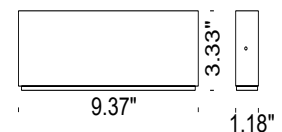

TECHNICAL DATA

Wattage / Input	3.5W (F30808), 7W (F30809)
Power Supply	Integral 120VAC
Construction	Housing: Die Cast ENAB46100 Aluminum Lens: Extra Clear Tempered Glass
CCT	2700K, 3000K, 4000K
BUG Rating	B0-U0-G0 (3.5W, 3000K) B1-U0-G0 (7W, 3000K)
CRI	>80
Delivered Lumens	454 lm (3.5W, 3000K) 907 lm (7W, 3000K) Dark Sky compliant, output below 80°
Efficacy	129.7 lm/W
Optics	Diffuse
Finishes	Anthracite, Pure White (RAL 9010), ALU Gray (RAL 9006), Dark Brown
Lumen Maintenance	70,000 hrs (Ta 35°C)
Fixture Dimensions	5.43" x 3.33" (F30808 - 3.5W) 9.37" x 3.33" (F30809 - 7W)
IP Rating	IP65
Impact Resistance	IK08

Fixture Dimensions

ORDERING INFORMATION

Example: F30808.1.2.05.US. Accessories ordered separately.

			05	.US
Model No.	Finish	CCT	Optics	
F30808 - 3.5W	1 - Anthracite	2 - 2700K	05 - Diffused	.US
F30809 - 7W	2 - Pure White (RAL 9010)	3 - 3000K		
	4 - ALU Gray (RAL 9006)	4 - 4000K		
	8 - Dark Brown			