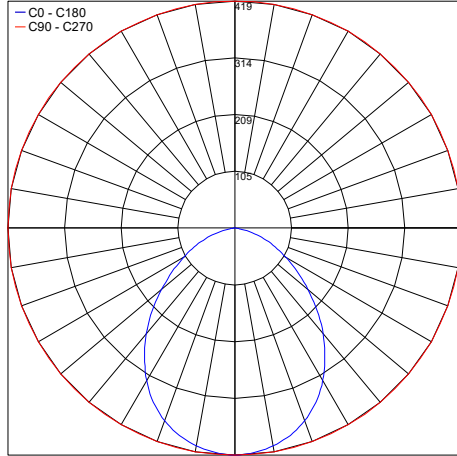

TECHNICAL DATA

Wattage / Input	3.5W (F30808), 7W (F30809)
Power Supply	Integral 120VAC
Construction	Housing: Die Cast ENAB46100 Aluminum Lens: Extra Clear Tempered Glass
CCT	2700K, 3000K, 4000K
BUG Rating	B0-U0-G0 (3.5W, 3000K) B1-U0-G0 (7W, 3000K)
CRI	>80
Delivered Lumens	454 lm (3.5W, 3000K) 907 lm (7W, 3000K) Dark Sky compliant, output below 80°
Efficacy	129.7 lm/W
Optics	Diffuse
Finishes	Anthracite, Pure White (RAL 9010), ALU Gray (RAL 9006), Dark Brown
Lumen Maintenance	70,000 hrs (Ta 35°C)
Fixture Dimensions	5.43" x 3.33" (F30808 - 3.5W) 9.37" x 3.33" (F30809 - 7W)
IP Rating	IP65
Impact Resistance	IK08

Fixture Dimensions

ORDERING INFORMATION

Example: F30808.1.2.05.US. Accessories ordered separately.

			05	.US
Model No.	Finish	CCT	Optics	
F30808 - 3.5W	1 - Anthracite	2 - 2700K	05 - Diffused	.US
F30809 - 7W	2 - Pure White (RAL 9010)	3 - 3000K		
	4 - ALU Gray (RAL 9006)	4 - 4000K		
	8 - Dark Brown			

PHOTOMETRIC DATA

Note: All Photometry is 3000K

3.5W VERSION

Maximum Candela = 418.6

PHOTOMETRIC FILENAME : BRICK MONO 7W 30K DIFFUSE - 30809.X.3.05.IES

7W VERSION

Maximum Candela = 209.6

PHOTOMETRIC FILENAME : BRICK MONO 3.5W 30K DIFFUSE - 30808.X.3.05.IES