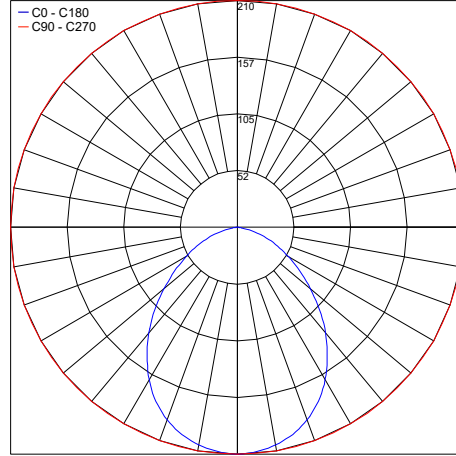

TECHNICAL DATA

Wattage / Input	3.5W (F30808), 7W (F30809)
Power Supply	Integral 120VAC
Construction	Housing: Die Cast ENAB46100 Aluminum Lens: Extra Clear Tempered Glass
CCT	2700K, 3000K, 4000K
BUG Rating	B0-U0-G0 (3.5W, 3000K) B1-U0-G0 (7W, 3000K)
CRI	>80
Delivered Lumens	454 lm (3.5W, 3000K) 907 lm (7W, 3000K) Dark Sky compliant, output below 80°
Efficacy	129.7 lm/W
Optics	Diffuse
Finishes	Anthracite, Pure White (RAL 9010), ALU Gray (RAL 9006), Dark Brown
Lumen Maintenance	70,000 hrs (Ta 35°C)
Fixture Dimensions	5.43" x 3.33" (F30808 - 3.5W) 9.37" x 3.33" (F30809 - 7W)
IP Rating	IP65
Impact Resistance	IK08

Fixture Dimensions

ORDERING INFORMATION

Example: F30808.1.2.05.US. Accessories ordered separately.

			05	.US
Model No.	Finish	CCT	Optics	
F30808 - 3.5W	1 - Anthracite	2 - 2700K	05 - Diffused	.US
F30809 - 7W	2 - Pure White (RAL 9010)	3 - 3000K		
	4 - ALU Gray (RAL 9006)	4 - 4000K		
	8 - Dark Brown			

PHOTOMETRIC DATA

Note: All Photometry is 3000K

3.5W VERSION

Maximum Candela = 418.6

PHOTOMETRIC FILENAME : BRICK MONO 7W 30K DIFFUSE - 30809.X.3.05.IES

7W VERSION

Maximum Candela = 209.6

PHOTOMETRIC FILENAME : BRICK MONO 3.5W 30K DIFFUSE - 30808.X.3.05.IES