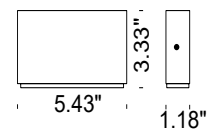

TECHNICAL DATA

Wattage / Input	3.5W (F30808), 7W (F30809)
Power Supply	Integral 120VAC
Construction	Housing: Die Cast ENAB46100 Aluminum Lens: Extra Clear Tempered Glass
CCT	2700K, 3000K, 4000K
BUG Rating	B0-U0-G0 (3.5W, 3000K) B1-U0-G0 (7W, 3000K)
CRI	>80
Delivered Lumens	454 lm (3.5W, 3000K) 907 lm (7W, 3000K) Dark Sky compliant, output below 80°
Efficacy	129.7 lm/W
Optics	Diffuse
Finishes	Anthracite, Pure White (RAL 9010), ALU Gray (RAL 9006), Dark Brown
Lumen Maintenance	70,000 hrs (Ta 35°C)
Fixture Dimensions	5.43" x 3.33" (F30808 - 3.5W) 9.37" x 3.33" (F30809 - 7W)
IP Rating	IP65
Impact Resistance	IK08

Fixture Dimensions

ORDERING INFORMATION

Example: F30808.1.2.05.US. Accessories ordered separately.

			05	.US
Model No.	Finish	CCT	Optics	
F30808 - 3.5W	1 - Anthracite	2 - 2700K	05 - Diffused	.US
F30809 - 7W	2 - Pure White (RAL 9010)	3 - 3000K		
	4 - ALU Gray (RAL 9006)	4 - 4000K		
	8 - Dark Brown			