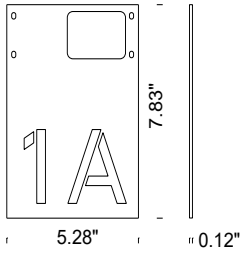

ACCESSORIES

A0009_
Custom Tab
(Specify the custom graphic design along with order)
Include one of the below finishes:
1 - Anthracite
2 - Pure White (RAL 9010)
4 - ALU Gray (RAL 9006)
8 - Dark Brown

PHOTOMETRIC DATA

Note: All Photometry is 3000K