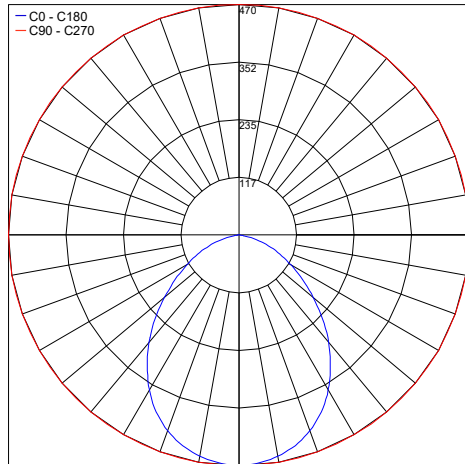

14W VERSION

DIFFUSE

Maximum Candela = 468.9

PHOTOMETRIC FILENAME : BRICK WW-D 14W 30K DIFFUSE - 30802.X.3.05.IES