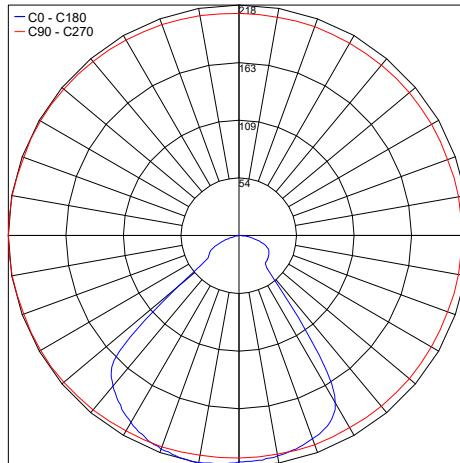

## PHOTOMETRIC DATA

Note: All Photometry is 3000K

### DIFFUSE

Maximum Candela = 235

PHOTOMETRIC FILENAME : BRICK WW-D 7W 30K DIFFUSE - 30801.X.3.05.IES

### WALL WASHER

Maximum Candela = 217.6

PHOTOMETRIC FILENAME : BRICK WW-D 7W 30K WW - 30801.X.3.07.IES