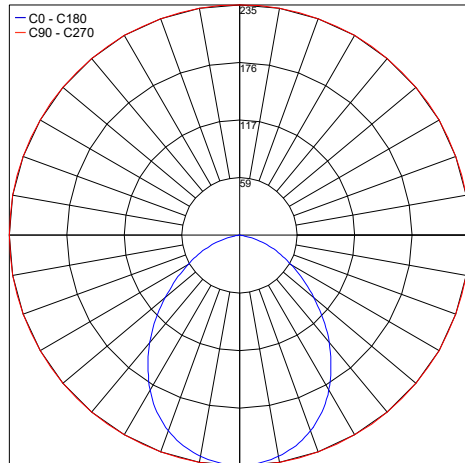

7W VERSION

DIFFUSE

Maximum Candela = 235

PHOTOMETRIC FILENAME : BRICK WW-D 7W 30K DIFFUSE - 30801.X.3.05.IES