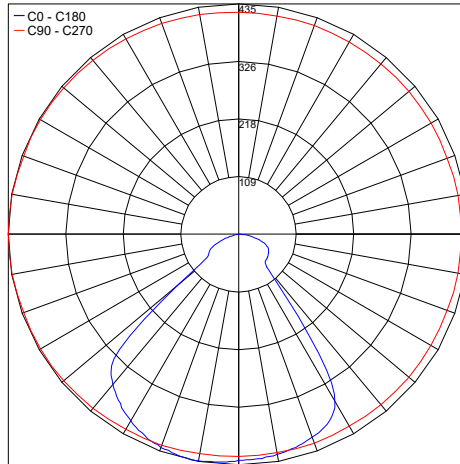

### WALL WASHER

Maximum Candela = 217.6

PHOTOMETRIC FILENAME : BRICK WW-D 7W 30K WW - 30801.X.3.07.IES

### 14W VERSION

### DIFFUSE

Maximum Candela = 468.9

PHOTOMETRIC FILENAME : BRICK WW-D 14W 30K DIFFUSE - 30802.X.3.05.IES

### WALL WASHER

Maximum Candela = 435.2

PHOTOMETRIC FILENAME : BRICK WW-D 14W 30K WW - 30802.X.3.07.IES

Job Name/Date:

Fixture Type Designation: