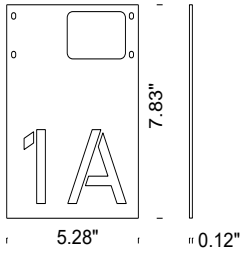

ACCESSORIES

A0009_
Custom Tab
(Specify the custom graphic design along with order)
Include one of the below finishes:
1 - Anthracite
2 - Pure White (RAL 9010)
4 - ALU Gray (RAL 9006)
8 - Dark Brown

PHOTOMETRIC DATA

Note: All Photometry is 3000K