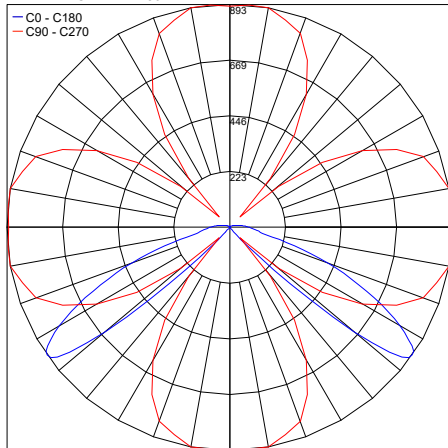

TECHNICAL DATA

Wattage	37W
Power Supply	Integral 120VAC
Construction	Frame: Stainless Steel 430 Fixing Base Housing: 6060 T5 Aluminum Housing Lens: Extra Clear Tempered Glass
CCT	2700K, 3000K, 4000K
BUG Rating	B0-U2-G1 (Single, 3000K) B1-U2-G1 (Double, 3000K) B1-U3-G1 (Cross, 3000K)
CRI	>80
Delivered Lumens	374 lm (Single - 3000K) 901 lm (Double - 3000K) 1553 lm (Cross - 3000K) Dark Sky compliant, output below 80°
Efficacy	10.1 lm/W (Single - 3000K) 24.4 lm/W (Double - 3000K) 42.0 lm/W (Cross - 3000K)
Optics	Single, Double or Cross Emission
Finishes	Anthracite, ALU Gray (RAL 9006), Dark Brown
Lumen Maintenance	L90, 70,000 hrs (Ta 35°C)
Fixture Dimensions	7.09" w x 31.69" h 6.97" x 6.89" base
Aperture Dimensions	6.89" x 3.07"
IP Rating	IP65
Impact Resistance	IK08

Fixture Dimensions

ORDERING INFORMATION

Example: F61102.1.2.64.US. Accessories ordered separately.

<input type="text"/>	<input type="text"/>	<input type="text"/>	<input type="text"/>	<input type="text"/>	<input type="text"/>
Model No.	Finish	CCT	Optics	<input type="text"/>	<input type="text"/>
F61102 - Single	1 - Anthracite	2 - 2700K	64 - Single Emission (F61102)	<input type="text"/>	.US
F61104 - Double	4 - ALU Gray (RAL 9006)	3 - 3000K	67 - Double Emission (F61104)	<input type="text"/>	
F61106 - Cross	8 - Dark Brown	4 - 4000K	68 - Cross Emission (F61106)	<input type="text"/>	

Job Name/Date:

Fixture Type Designation:

ACCESSORIES - Installation

PHOTOMETRIC DATA

Note: All Photometry is 3000K

Maximum Candela = 892.7

PHOTOMETRIC FILENAME : CLASS MINI BOLLARD 805 CROSS 30K - 61106.X.3.68.IES

Maximum Candela = 1012.5

PHOTOMETRIC FILENAME : CLASS MINI BOLLARD 805 DOUBLE 30K - 61104.X.3.67.IES

Maximum Candela = 897.1

PHOTOMETRIC FILENAME : CLASS MINI BOLLARD 805 SINGLE 30K - 61102.X.3.64.IES

Job Name/Date: