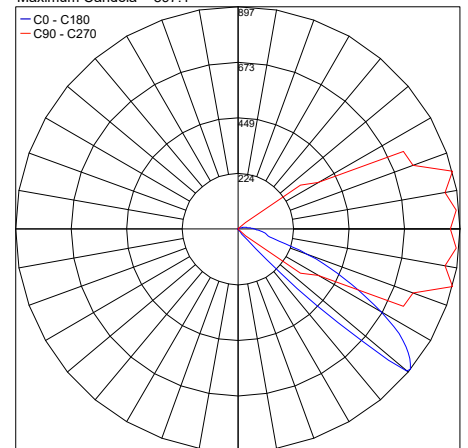

TECHNICAL DATA

Wattage	37W
Power Supply	Integral 120VAC
Construction	Frame: Stainless Steel 430 Fixing Base Housing: 6060 T5 Aluminum Housing Lens: Extra Clear Tempered Glass
CCT	2700K, 3000K, 4000K
BUG Rating	B0-U2-G1 (Single, 3000K) B1-U2-G1 (Double, 3000K) B1-U3-G1 (Cross, 3000K)
CRI	>80
Delivered Lumens	374 lm (Single - 3000K) 901 lm (Double - 3000K) 1553 lm (Cross - 3000K) Dark Sky compliant, output below 80°
Efficacy	10.1 lm/W (Single - 3000K) 24.4 lm/W (Double - 3000K) 42.0 lm/W (Cross - 3000K)
Optics	Single, Double or Cross Emission
Finishes	Anthracite, ALU Gray (RAL 9006), Dark Brown
Lumen Maintenance	L90, 70,000 hrs (Ta 35°C)
Fixture Dimensions	7.09" w x 31.69" h 6.97" x 6.89" base
Aperture Dimensions	6.89" x 3.07"
IP Rating	IP65
Impact Resistance	IK08

Fixture Dimensions

ORDERING INFORMATION

Example: F61102.1.2.64.US. Accessories ordered separately.

<input type="text"/>	<input type="text"/>	<input type="text"/>	<input type="text"/>	<input type="text"/>	<input type="text"/>
Model No.	Finish	CCT	Optics	<input type="text"/>	<input type="text"/>
F61102 - Single	1 - Anthracite	2 - 2700K	64 - Single Emission (F61102)	<input type="text"/>	.US
F61104 - Double	4 - ALU Gray (RAL 9006)	3 - 3000K	67 - Double Emission (F61104)	<input type="text"/>	
F61106 - Cross	8 - Dark Brown	4 - 4000K	68 - Cross Emission (F61106)	<input type="text"/>	

Job Name/Date:

Fixture Type Designation:

ACCESSORIES - Installation

PHOTOMETRIC DATA

Note: All Photometry is 3000K

Maximum Candela = 892.7

PHOTOMETRIC FILENAME : CLASS MINI BOLLARD 805 CROSS 30K - 61106.X.3.68.IES

Maximum Candela = 1012.5

PHOTOMETRIC FILENAME : CLASS MINI BOLLARD 805 DOUBLE 30K - 61104.X.3.67.IES

Maximum Candela = 897.1

PHOTOMETRIC FILENAME : CLASS MINI BOLLARD 805 SINGLE 30K - 61102.X.3.64.IES

Job Name/Date: