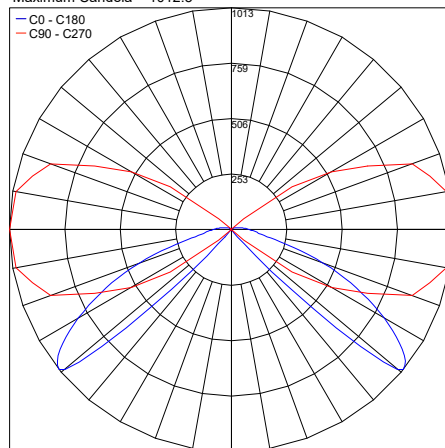

TECHNICAL DATA

Wattage	37W
Power Supply	Integral 120VAC
Construction	Frame: Stainless Steel 430 Fixing Base Housing: 6060 T5 Aluminum Housing Lens: Extra Clear Tempered Glass
CCT	2700K, 3000K, 4000K
BUG Rating	B0-U2-G1 (Single, 3000K) B1-U2-G1 (Double, 3000K) B1-U3-G1 (Cross, 3000K)
CRI	>80
Delivered Lumens	374 lm (Single - 3000K) 901 lm (Double - 3000K) 1553 lm (Cross - 3000K) Dark Sky compliant, output below 80°
Efficacy	10.1 lm/W (Single - 3000K) 24.4 lm/W (Double - 3000K) 42.0 lm/W (Cross - 3000K)
Optics	Single, Double or Cross Emission
Finishes	Anthracite, ALU Gray (RAL 9006), Dark Brown
Lumen Maintenance	L90, 70,000 hrs (Ta 35°C)
Fixture Dimensions	7.09" w x 31.69" h 6.97" x 6.89" base
Aperture Dimensions	6.89" x 3.07"
IP Rating	IP65
Impact Resistance	IK08

Fixture Dimensions

ORDERING INFORMATION

Example: F61102.1.2.64.US. Accessories ordered separately.

<input type="text"/>	<input type="text"/>	<input type="text"/>	<input type="text"/>	<input type="text"/>	<input type="text"/>
Model No.	Finish	CCT	Optics	<input type="text"/>	<input type="text"/>
F61102 - Single	1 - Anthracite	2 - 2700K	64 - Single Emission (F61102)	<input type="text"/>	.US
F61104 - Double	4 - ALU Gray (RAL 9006)	3 - 3000K	67 - Double Emission (F61104)	<input type="text"/>	
F61106 - Cross	8 - Dark Brown	4 - 4000K	68 - Cross Emission (F61106)	<input type="text"/>	

Job Name/Date:

Fixture Type Designation:

ACCESSORIES - Installation

PHOTOMETRIC DATA

Note: All Photometry is 3000K

Maximum Candela = 892.7

PHOTOMETRIC FILENAME : CLASS MINI BOLLARD 805 CROSS 30K - 61106.X.3.68.IES

Maximum Candela = 1012.5

PHOTOMETRIC FILENAME : CLASS MINI BOLLARD 805 DOUBLE 30K - 61104.X.3.67.IES

Maximum Candela = 897.1

PHOTOMETRIC FILENAME : CLASS MINI BOLLARD 805 SINGLE 30K - 61102.X.3.64.IES

Job Name/Date: