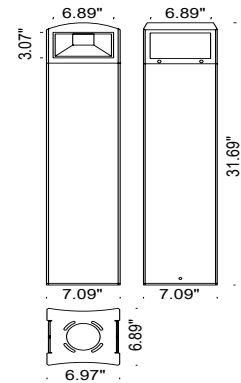

CLASS MINI BOLLARD 805

CLASS MINI is a well designed family of square luminaires that can be used as a wall mount or bollard, offering flexibility with a multitude of light combinations. CLASS MINI BOLLARD is available in 2 sizes, with single, double or cross light emission. CLASS MINI BOLLARD 805 is the taller version. Dark Sky compliant for output below 80°.

TECHNICAL DATA

Wattage	37W
Power Supply	Integral 120VAC
Construction	Frame: Stainless Steel 430 Fixing Base Housing: 6060 T5 Aluminum Housing Lens: Extra Clear Tempered Glass
CCT	2700K, 3000K, 4000K
BUG Rating	B0-U2-G1 (Single, 3000K) B1-U2-G1 (Double, 3000K) B1-U3-G1 (Cross, 3000K)
CRI	>80
Delivered Lumens	374 lm (Single - 3000K) 901 lm (Double - 3000K) 1553 lm (Cross - 3000K) Dark Sky compliant, output below 80°
Efficacy	10.1 lm/W (Single - 3000K) 24.4 lm/W (Double - 3000K) 42.0 lm/W (Cross - 3000K)
Optics	Single, Double or Cross Emission
Finishes	Anthracite, ALU Gray (RAL 9006), Dark Brown
Lumen Maintenance	L90, 70,000 hrs (Ta 35°C)
Fixture Dimensions	7.09" w x 31.69" h 6.97" x 6.89" base
Aperture Dimensions	6.89" x 3.07"
IP Rating	IP65
Impact Resistance	IK08

Fixture Dimensions

ORDERING INFORMATION

Example: F61102.1.2.64.US. Accessories ordered separately.

<input type="text"/>	<input type="text"/>	<input type="text"/>	<input type="text"/>	<input type="text"/>	<input type="text"/>
Model No.	Finish	CCT	Optics	<input type="text"/>	<input type="text"/>
F61102 - Single	1 - Anthracite	2 - 2700K	64 - Single Emission (F61102)	<input type="text"/>	.US
F61104 - Double	4 - ALU Gray (RAL 9006)	3 - 3000K	67 - Double Emission (F61104)	<input type="text"/>	
F61106 - Cross	8 - Dark Brown	4 - 4000K	68 - Cross Emission (F61106)	<input type="text"/>	

Job Name/Date:

Fixture Type Designation:

ACCESSORIES - Installation

PHOTOMETRIC DATA

Note: All Photometry is 3000K

Maximum Candela = 892.7

PHOTOMETRIC FILENAME : CLASS MINI BOLLARD 805 CROSS 30K - 61106.X.3.68.IES