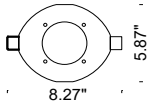

TECHNICAL DATA

Wattage	37W
Power Supply	Integral 120VAC
Construction	Frame: Stainless Steel 430 Fixing Base Housing: 6060 T5 Aluminum Housing Lens: Extra Clear Tempered Glass
CCT	2700K, 3000K, 4000K
BUG Rating	B0-U2-G1 (Single, 3000K) B1-U2-G1 (Double, 3000K) B1-U3-G1 (Cross, 3000K)
CRI	>80
Delivered Lumens	374 lm (Single - 3000K) 901 lm (Double - 3000K) 1553 lm (Cross - 3000K) Dark Sky compliant, output below 80°
Efficacy	10.1 lm/W (Single - 3000K) 24.4 lm/W (Double - 3000K) 42.0 lm/W (Cross - 3000K)
Optics	Single, Double or Cross Emission
Finishes	Anthracite, ALU Gray (RAL 9006), Dark Brown
Lumen Maintenance	L90, 70,000 hrs (Ta 35°C)
Fixture Dimensions	7.09" w x 31.69" h 6.97" x 6.89" base
Aperture Dimensions	6.89" x 3.07"
IP Rating	IP65
Impact Resistance	IK08

Fixture Dimensions

ORDERING INFORMATION

Example: F61102.1.2.64.US. Accessories ordered separately.

<input type="text"/>	<input type="text"/>	<input type="text"/>	<input type="text"/>	<input type="text"/>	<input type="text"/>
Model No.	Finish	CCT	Optics	<input type="text"/>	<input type="text"/>
F61102 - Single	1 - Anthracite	2 - 2700K	64 - Single Emission (F61102)	<input type="text"/>	.US
F61104 - Double	4 - ALU Gray (RAL 9006)	3 - 3000K	67 - Double Emission (F61104)	<input type="text"/>	
F61106 - Cross	8 - Dark Brown	4 - 4000K	68 - Cross Emission (F61106)	<input type="text"/>	

Job Name/Date:

Fixture Type Designation:

ACCESSORIES - Installation

PHOTOMETRIC DATA

Note: All Photometry is 3000K

Maximum Candela = 892.7

PHOTOMETRIC FILENAME : CLASS MINI BOLLARD 805 CROSS 30K - 61106.X.3.68.IES