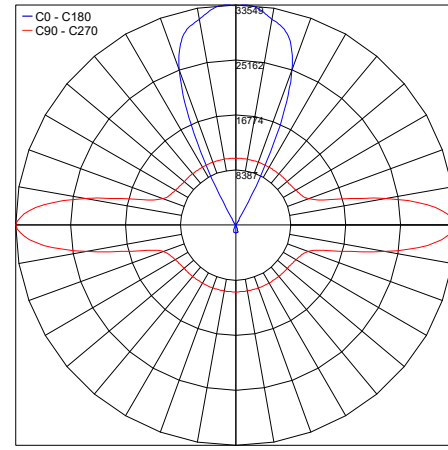

11W+17W - 3°+65°

Maximum Candela = 33549