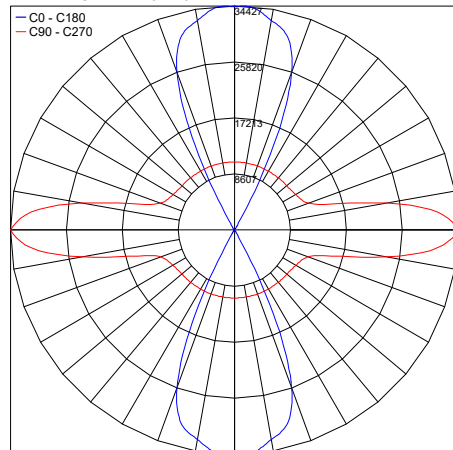

22W - 3°

Maximum Candela = 34426.7