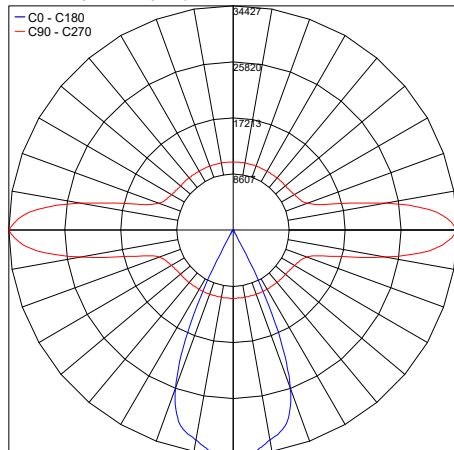

PHOTOMETRIC DATA

Note all Photometry is 3000K

11W - 3°

Maximum Candela = 34426.7