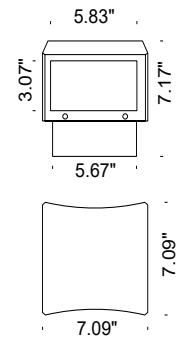

TECHNICAL DATA

Wattage	11W per beam, 11W + 17W (F31160)
Power Supply	Integral 120VAC
Construction	Housing: Die Cast ENAB46100 Aluminum Lens: Extra Clear Tempered Glass
CCT	2700K, 3000K, 4000K
BUG Rating	B2-U0-G0 (11W - 3°) B2-U5-G0 (22W - 3°) B1-U5-G0 (11W+17W, 3°+65°)
CRI	>80
Delivered Lumens	91 lm (11W, 3000K) 182 lm (22W, 3000K) 91 lm + 1160 lm (11W + 17W, 3000K)
Efficacy	8.3 lm/W
Optics	3° 3° + 65° (on 11W + 17W version only)
Finishes	Anthracite, Pure White (RAL 9010), ALU Gray (RAL 9006), Dark Brown
Lumen Maintenance	60,000 hrs (Ta 35°C)
Fixture Dimensions	7.09" x 7.09" Cover 5.83" w x 7.17" h
Aperture Dimensions	5.67" x 3.07"
IP Rating	IP65
Impact Resistance	IK08

Fixture Dimensions

ORDERING INFORMATION

Example: F31130.1.2.00.US.

<input type="text"/>	<input type="text"/>	<input type="text"/>	<input type="text"/>	<input type="text"/>
Model No.	Finish	CCT	Optics	.US
F31130 - 11W, Single	1 - Anthracite	2 - 2700K	00 - 3° Spot	.US
F31141 - 22W, Double	2 - Pure White (RAL 9010)	3 - 3000K	25 - 3° Spot + 65° Wide**	
F31160 - 11W + 17W, Double	4 - ALU Gray (RAL 9006)	4 - 4000K	**ONLY AVAILABLE ON F31160	
	8 - Dark Brown			

Job Name/Date:

Fixture Type Designation:

PHOTOMETRIC DATA

Note all Photometry is 3000K

11W - 3°

Maximum Candela = 34426.7

PHOTOMETRIC FILENAME : CLASS MINI DIRECT 11W 30K 3° - 31130.X.3.00.IES

22W - 3°

Maximum Candela = 34426.7

PHOTOMETRIC FILENAME : CLASS MINI DIRECT 22W 30K 3° -31141.X.3.00.IES

11W+17W - 3°+65°

Maximum Candela = 33549

PHOTOMETRIC FILENAME : CLASS MINI DIRECT 11W+17W 30K 3°+65° - 31160.X.3.25.IES