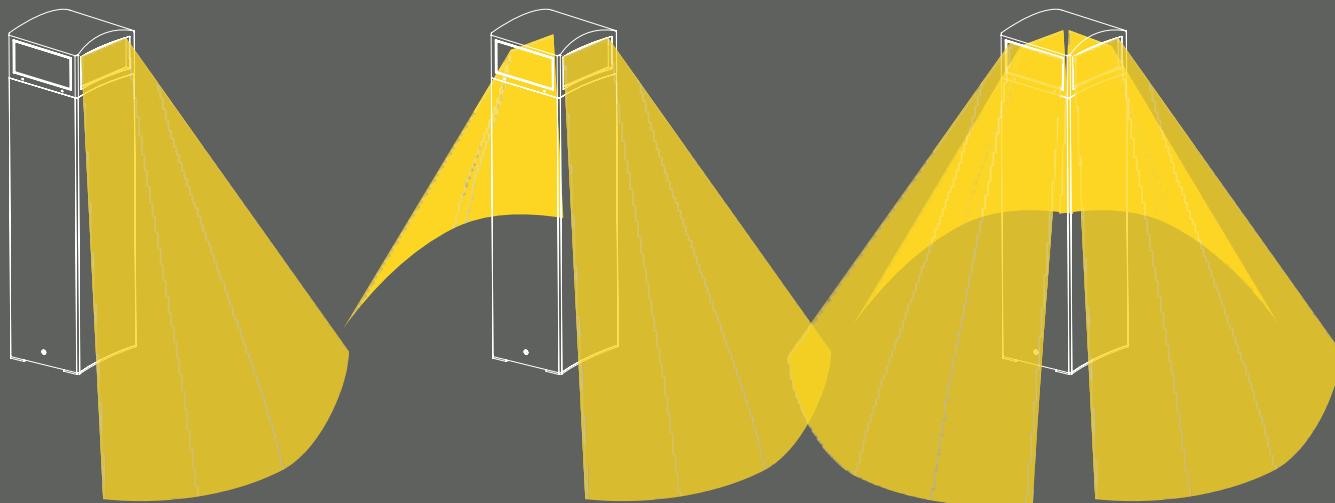

BOLLARD VARIATIONS: