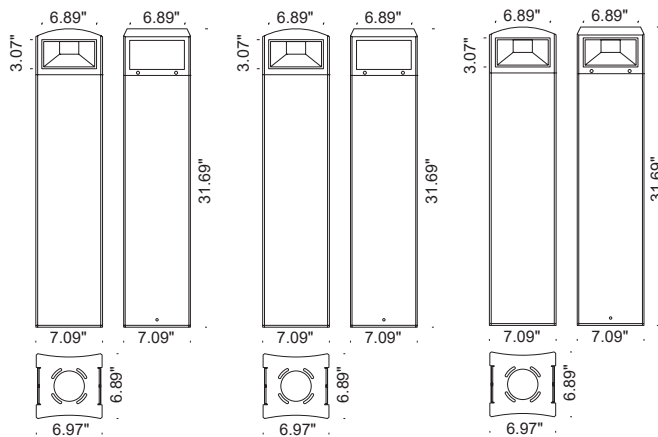

DIMENSIONS

CODE COMPOSITION

	61102	61104	61106
● FINISH	.1 - ANTHRACITE .4 - ALU GREY (RAL9006) .8 - DARK BROWN	.1 - ANTHRACITE .4 - ALU GREY (RAL9006) .8 - DARK BROWN	.1 - ANTHRACITE .4 - ALU GREY (RAL9006) .8 - DARK BROWN
■ LED COLOR	.2 - 2700°K - CRI > 80 .3 - 3000°K - CRI > 80 .4 - 4000°K - CRI > 80	.2 - 2700°K - CRI > 80 .3 - 3000°K - CRI > 80 .4 - 4000°K - CRI > 80	.2 - 2700°K - CRI > 80 .3 - 3000°K - CRI > 80 .4 - 4000°K - CRI > 80
▲ BEAM	.64 - SINGLE EMISSION	.67 - DOUBLE EMISSION	.68 - CROSS EMISSION

ACCESSORIES

COACH PLATE

A2007