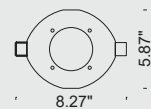

ACCESSORIES