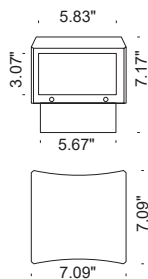

DIMENSIONS

CODE COMPOSITION

31103

● FINISH

- .1 - ANTHRACITE
- .2 - PURE WHITE (RAL9010)
- .4 - ALU GREY (RAL9006)
- .8 - DARK BROWN

■ LED COLOR

- .2 - 2700°K - CRI > 80
- .3 - 3000°K - CRI > 80
- .4 - 4000°K - CRI > 80

▲ BEAM

- .01 - 10° SPOT
- .36 - 25° MEDIUM
- .37 - 115° x 20° ELLIPTICAL
- .34 - 65° WIDE

31112

- .1 - ANTHRACITE
- .2 - PURE WHITE (RAL9010)
- .4 - ALU GREY (RAL9006)
- .8 - DARK BROWN

- .2 - 2700°K - CRI > 80
- .3 - 3000°K - CRI > 80
- .4 - 4000°K - CRI > 80

- .01 - 10° SPOT
- .36 - 25° MEDIUM
- .37 - 115° x 20° ELLIPTICAL
- .34 - 65° WIDE