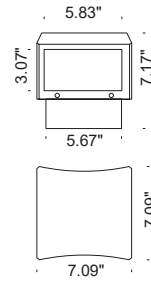

NOMINAL VOLTAGE	120V 50/60Hz
POWER SUPPLY	INCLUDED ON-OFF
EXTERNAL CABLE	SINGLE INPUT - NONE
PROTECTION RATING	IP65 - IK08
EMISSION	DOUBLE EMISSION