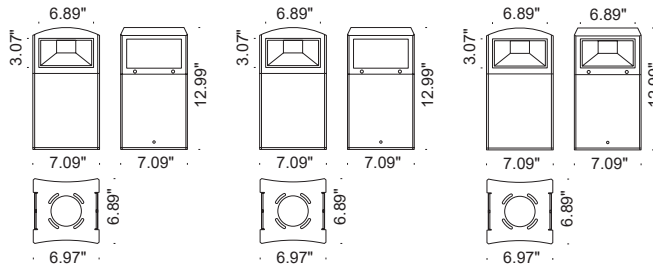

CLASS MINI BOLLARD 330

PERFORMANCE DATA

TRUE POWER (W)	37.0	37.0	37.0
TRUE LUMENS (3000K)	374 (.64)	901 (.67)	1553 (.68)
TRUE LUMENS (4000K)	390 (.64)	938 (.67)	1618 (.68)
L90 LIFETIME (HRS)	70,000 (Ta 35°C)	70,000 (Ta 35°C)	70,000 (Ta 35°C)

BUILD DATA

NOMINAL VOLTAGE	120V 50/60Hz	120V 50/60Hz	120V 50/60Hz
POWER SUPPLY	INCLUDED ON-OFF	INCLUDED ON-OFF	INCLUDED ON-OFF
OVERVOLTAGE PROTECTION	10KV	10KV	10KV
EXTERNAL CABLE	SINGLE INPUT	SINGLE INPUT	SINGLE INPUT
	3-POLES NEOPRENE	3-POLES NEOPRENE	3-POLES NEOPRENE
	1P68 FAST CONNECTION	IP68 FAST CONNECTION	IP68 FAST CONNECTION
PROTECTION RATING	IP65 - IK08	IP65 - IK08	IP65 - IK08
EMISSION	SINGLE	DOUBLE	CROSS

DIMENSIONS

CODE COMPOSITION

	61101	61103	61105
● FINISH	.1 - ANTHRACITE .4 - ALU GREY (RAL9006) .8 - DARK BROWN	.1 - ANTHRACITE .4 - ALU GREY (RAL9006) .8 - DARK BROWN	.1 - ANTHRACITE .4 - ALU GREY (RAL9006) .8 - DARK BROWN
■ LED COLOR	.2 - 2700°K - CRI > 80 .3 - 3000°K - CRI > 80 .4 - 4000°K - CRI > 80	.2 - 2700°K - CRI > 80 .3 - 3000°K - CRI > 80 .4 - 4000°K - CRI > 80	.2 - 2700°K - CRI > 80 .3 - 3000°K - CRI > 80 .4 - 4000°K - CRI > 80
▲ BEAM	.64 - SINGLE EMISSION	.67 - DOUBLE EMISSION	.68 - CROSS EMISSION

ACCESSORIES

COACH PLATE

A2007