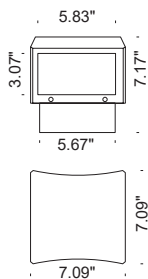

DIMENSIONS

CODE COMPOSITION

31103

● FINISH

- .1 - ANTHRACITE
- .2 - PURE WHITE (RAL9010)
- .4 - ALU GREY (RAL9006)
- .8 - DARK BROWN

■ LED COLOR

- .2 - 2700°K - CRI > 80
- .3 - 3000°K - CRI > 80
- .4 - 4000°K - CRI > 80

▲ BEAM

- .01 - 10° SPOT
- .36 - 25° MEDIUM
- .37 - 115° x 20° ELLIPTICAL
- .34 - 65° WIDE

31112

- .1 - ANTHRACITE
- .2 - PURE WHITE (RAL9010)
- .4 - ALU GREY (RAL9006)
- .8 - DARK BROWN

- .2 - 2700°K - CRI > 80
- .3 - 3000°K - CRI > 80
- .4 - 4000°K - CRI > 80

- .01 - 10° SPOT
- .36 - 25° MEDIUM
- .37 - 115° x 20° ELLIPTICAL
- .34 - 65° WIDE