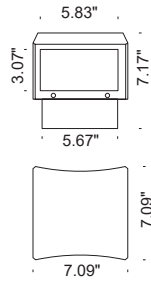

NOMINAL VOLTAGE	120V 50/60Hz
POWER SUPPLY	INCLUDED ON-OFF
EXTERNAL CABLE	SINGLE INPUT - NONE
PROTECTION RATING	IP65 - IK08
EMISSION	DOUBLE EMISSION