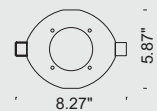

ACCESSORIES