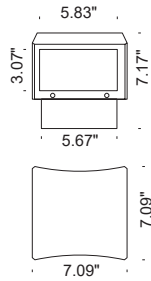

DIMENSIONS