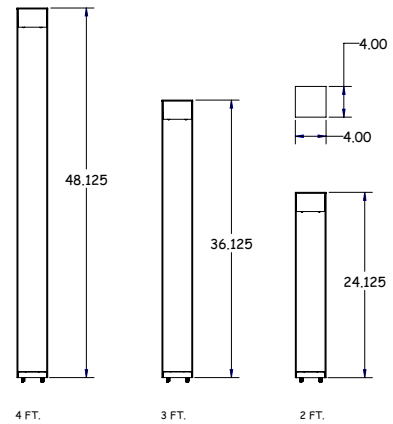

LED Bollard

Pole: 2.6" wide x 2.2" deep

Pole Heights: 24.0" or 36.0"

Head: 4.5" x 4.5" x 1.4" height

20W – Integral 120VAC – 0-10V Dimming
1800 lm (3000K)

Finishes: *White Suede, Black Suede, Gray, Textured Bronze, Silver, Custom RAL on request*

KLAK

LED Bollard

Pole: 2.6" wide x 2.2" deep

Pole Heights: 12.0" or 24.0" or 36.0"

6W (Dim-to-Warm), 12W (Static White), 13W (RGB)

Remote 350mA (Integral 120VAC available)

Dimming based on power supply

172 lm (Static White, 24.0" h, 3000K)

Finishes: *White Suede, Black Suede, Gray, Textured Bronze, Silver, Custom RAL on request*

KLAATU

LED Bollard

Pole: 4.0" wide x 4.0" deep

Pole Heights: 24.0" or 36.0" or 48.0"

15W – Integral 120VAC – 0-10V Dimming

227 lm (3000K)

Finishes: *White Suede, Black Suede, Gray, Textured Bronze, Silver, Custom RAL on request*

KASANDRA

LED Bollard

Pole: 2.4" wide x 2.0" deep

Pole Heights: 19.8" or 35.4"

Head: 9.8" long

12W (Static White, Tuneable White), 13W (RGB)