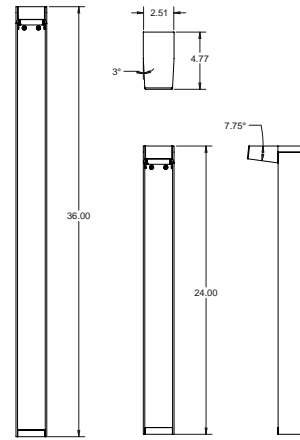

Pole Heights: 24.0" or 36.0"

Head: Ø2.4" x 1.4" height

20W – Integral 120VAC – 0-10V Dimming
1800 lm (3000K)

Finishes: *White Suede, Black Suede, Gray, Textured Bronze, Silver, Custom RAL on request*

KLIMPT

LED Bollard

Pole: 2.6" wide x 2.2" deep

Pole Heights: 24.0" or 36.0"

Head: 4.5" x 4.5" x 1.4" height

20W – Integral 120VAC – 0-10V Dimming
1800 lm (3000K)

Finishes: *White Suede, Black Suede, Gray, Textured Bronze, Silver, Custom RAL on request*

KLEE

LED Bollard

Pole: 2.5" wide x 4.8" deep

Pole Heights: 24.0" or 36.0"

Head: 2.5" wide x 3.0" deep

14W – Integral 120VAC – 0-10V Dimming

1189 lm (Optic 1 - Type IV Short)

Finishes: *White Suede, Black Suede, Gray, Textured Bronze, Silver, Custom RAL on request*

KLAK

LED Bollard

Pole: 2.6" wide x 2.2" deep

Pole Heights: 12.0" or 24.0" or 36.0"

6W (Dim-to-Warm), 12W (Static White), 13W (RGB)

Remote 350mA (Integral 120VAC available)

Dimming based on power supply

172 lm (Static White, 24.0" h, 3000K)