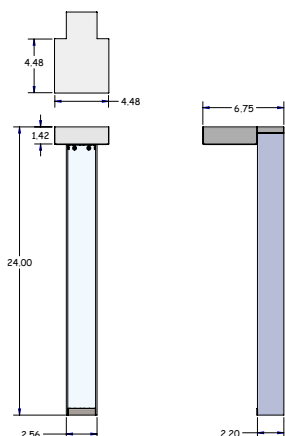

Pole Heights: 24.0" or 36.0"

Head: Ø2.4" x 1.4" height

20W – Integral 120VAC – 0-10V Dimming
1800 lm (3000K)

Finishes: *White Suede, Black Suede, Gray, Textured Bronze, Silver, Custom RAL on request*

KLIMPT

LED Bollard

Pole: 2.6" wide x 2.2" deep

Pole Heights: 24.0" or 36.0"

Head: 4.5" x 4.5" x 1.4" height

20W – Integral 120VAC – 0-10V Dimming
1800 lm (3000K)

Finishes: *White Suede, Black Suede, Gray, Textured Bronze, Silver, Custom RAL on request*

KLEE

LED Bollard

Pole: 2.5" wide x 4.8" deep

Pole Heights: 24.0" or 36.0"

Head: 2.5" wide x 3.0" deep

14W – Integral 120VAC – 0-10V Dimming

1189 lm (Optic 1 - Type IV Short)

Finishes: *White Suede, Black Suede, Gray, Textured Bronze, Silver, Custom RAL on request*

KLAK

LED Bollard

Pole: 2.6" wide x 2.2" deep

Pole Heights: 12.0" or 24.0" or 36.0"

6W (Dim-to-Warm), 12W (Static White), 13W (RGB)

Remote 350mA (Integral 120VAC available)

Dimming based on power supply

172 lm (Static White, 24.0" h, 3000K)