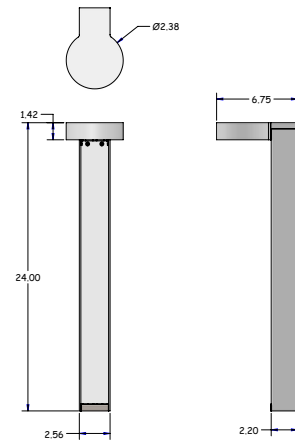

BOLLARDS

2025

Designplan Bollards
Sleek - Rugged - IP65 Rated
Various Heights Available - Made of Aluminum
Static White - Tunable White - RGB
Dark Sky Compliant for Output Below 80°

KAHLO

LED Bollard

Pole: 2.6" wide x 2.2" deep

Pole Heights: 24.0" or 36.0"

Head: Ø2.4" x 1.4" height

20W – Integral 120VAC – 0-10V Dimming
1800 lm (3000K)

Finishes: *White Suede, Black Suede, Gray, Textured Bronze, Silver, Custom RAL on request*

KLIMPT

LED Bollard

Pole: 2.6" wide x 2.2" deep

Pole Heights: 24.0" or 36.0"

Head: 4.5" x 4.5" x 1.4" height

20W – Integral 120VAC – 0-10V Dimming
1800 lm (3000K)

Finishes: *White Suede, Black Suede, Gray, Textured Bronze, Silver, Custom RAL on request*

KLEE

LED Bollard

Pole: 2.5" wide x 4.8" deep

Pole Heights: 24.0" or 36.0"

Head: 2.5" wide x 3.0" deep

14W – Integral 120VAC – 0-10V Dimming

1189 lm (Optic 1 - Type IV Short)

Finishes: *White Suede, Black Suede, Gray, Textured Bronze, Silver, Custom RAL on request*