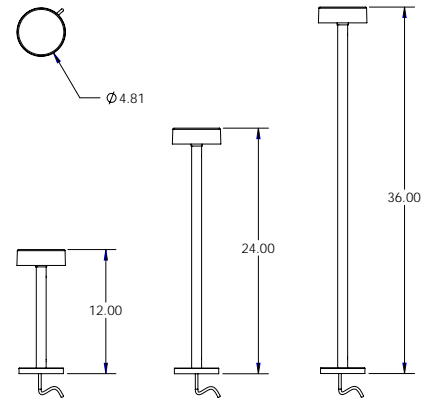

KLEE

LED Bollard

Pole: 2.5" wide x 4.8" deep

Pole Heights: 24.0" or 36.0"

Head: 2.5" wide x 3.0" deep

14W – Integral 120VAC – 0-10V Dimming

1189 lm (Optic 1 - Type IV Short)

Finishes: *White Suede, Black Suede, Gray, Textured Bronze, Silver, Custom RAL on request*

KLAK

LED Bollard

Pole: 2.6" wide x 2.2" deep

Pole Heights: 12.0" or 24.0" or 36.0"

6W (Dim-to-Warm), 12W (Static White), 13W (RGB)

Remote 350mA (Integral 120VAC available)

Dimming based on power supply

172 lm (Static White, 24.0" h, 3000K)

227 lm (3000K)

Finishes: *White Suede, Black Suede, Gray, Textured Bronze, Silver, Custom RAL on request*

KASANDRA

LED Bollard

Pole: 2.4" wide x 2.0" deep

Pole Heights: 19.8" or 35.4"

Head: 9.8" long

12W (Static White, Tuneable White), 13W (RGB)

VINNY

LED Bollard

Head: Ø4.8"

Pole Heights: 12.0" or 24.0" or 36.0"

10W - Remote 350mA

Dimming Based on Power Supply

625 lm (3000K)

Finishes: *White Suede, Black Suede, Graphite Textured Bronze, Silver, Custom RAL on request*