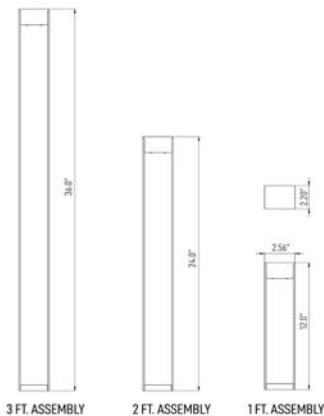

KLAK

LED Bollard

Pole: 2.6" wide x 2.2" deep

Pole Heights: 12.0" or 24.0" or 36.0"

6W (Dim-to-Warm), 12W (Static White), 13W (RGB)

Remote 350mA (Integral 120VAC available)

Dimming based on power supply

172 lm (Static White, 24.0" h, 3000K)

Finishes: *White Suede, Black Suede, Gray, Textured Bronze, Silver, Custom RAL on request*