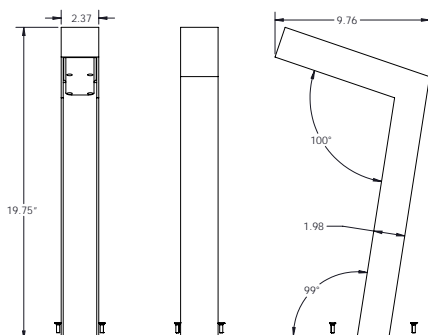

LED Bollard

Pole: 2.6" wide x 2.2" deep

Pole Heights: 24.0" or 36.0"

Head: 4.5" x 4.5" x 1.4" height

20W – Integral 120VAC – 0-10V Dimming
1800 lm (3000K)

Finishes: *White Suede, Black Suede, Gray, Textured Bronze, Silver, Custom RAL on request*

KLEE

LED Bollard

Pole: 2.5" wide x 4.8" deep

Pole Heights: 24.0" or 36.0"

Head: 2.5" wide x 3.0" deep

14W – Integral 120VAC – 0-10V Dimming

1189 lm (Optic 1 - Type IV Short)

Finishes: *White Suede, Black Suede, Gray, Textured Bronze, Silver, Custom RAL on request*

227 lm (3000K)

Finishes: *White Suede, Black Suede, Gray, Textured Bronze, Silver, Custom RAL on request*

KASANDRA

LED Bollard

Pole: 2.4" wide x 2.0" deep

Pole Heights: 19.8" or 35.4"

Head: 9.8" long

12W (Static White, Tuneable White), 13W (RGB)

VINNY

LED Bollard

Head: Ø4.8"

Pole Heights: 12.0" or 24.0" or 36.0"

10W - Remote 350mA

Dimming Based on Power Supply

625 lm (3000K)

Finishes: *White Suede, Black Suede, Graphite Textured Bronze, Silver, Custom RAL on request*