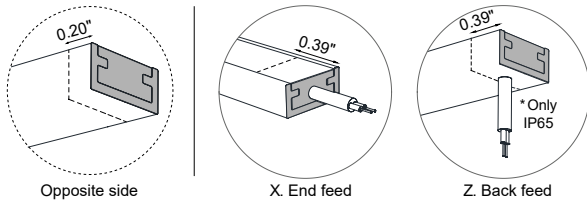

TECHNICAL DATA

Wattage	13W / 3.28 ft (1 m)	
Power Supply	Remote Fountain/Pool Approved 24VDC Power Supply, not included. See page 2.	
Construction	Body: Transparent Resin Outercase: White PVC	
CCT	3450K, 3850K, 5750K (240 LED / 3.28') Warm White on request: 2200K, 2600K, 2900K	
CRI	85	
Delivered Lumens	1200 lm / 3.28' (3450K) 1180 lm / 3.28' (3850K)	1355 lm / 3.28' (5750K)
Efficacy	92.3 lm/W (3450K) 90.8 lm/W (3850K)	104.2 lm/W (5750K)
Optics	120°	
Fixture Dimensions	0.55" w x 0.26" h x Various Lengths	
LED Source	SMD 3014	
LED Spacing	240 LED per 3.28 ft (1 m), 0.16" between LEDs	
Lumen Maintenance	L80,B10>50,000 hrs	
Color Consistency	2-3-Step MacAdam	
Operating Temp.	-22°F to 131°F	
IP Rating	IP65 / IP68	

For other power supply options consult factory.

ACCESSORIES - Installation

CLIP-AC-14x6.5-AC
Harmonic steel clips

OUT-S-14x6.5.F/W
White Flexible Silicone
Outercase L=16.40'

PRO-AL-14x6.5-AL
Rigid Aluminum Outercase
L=9.84'

CLIP-S-14x6.5.F/W
Silicone Clip

CABLE-BOX
Cable box

Job Name/Date:

Fixture Type Designation:

POWER CABLE EXIT / AREA WITH REDUCED LIGHT

PHOTOMETRIC DATA

3450K

Maximum Candela = 302.9