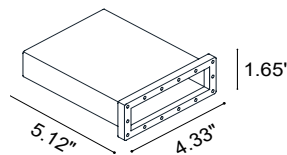

TECHNICAL DATA

Wattage	13W / 3.28 ft (1 m)	
Power Supply	Remote Fountain/Pool Approved 24VDC Power Supply, not included. See page 2.	
Construction	Body: Transparent Resin Outercase: White PVC	
CCT	3450K, 3850K, 5750K (240 LED / 3.28') Warm White on request: 2200K, 2600K, 2900K	
CRI	85	
Delivered Lumens	1200 lm / 3.28' (3450K) 1180 lm / 3.28' (3850K)	1355 lm / 3.28' (5750K)
Efficacy	92.3 lm/W (3450K) 90.8 lm/W (3850K)	104.2 lm/W (5750K)
Optics	120°	
Fixture Dimensions	0.55" w x 0.26" h x Various Lengths	
LED Source	SMD 3014	
LED Spacing	240 LED per 3.28 ft (1 m), 0.16" between LEDs	
Lumen Maintenance	L80,B10>50,000 hrs	
Color Consistency	2-3-Step MacAdam	
Operating Temp.	-22°F to 131°F	
IP Rating	IP65 / IP68	

For other power supply options consult factory.

ACCESSORIES - Installation

CLIP-AC-14x6.5-AC
Harmonic steel clips

OUT-S-14x6.5.F/W
White Flexible Silicone
Outercase L=16.40'

PRO-AL-14x6.5-AL
Rigid Aluminum Outercase
L=9.84'

CLIP-S-14x6.5.F/W
Silicone Clip

CABLE-BOX
Cable box

Job Name/Date:

Fixture Type Designation:

POWER CABLE EXIT / AREA WITH REDUCED LIGHT

PHOTOMETRIC DATA

3450K

Maximum Candela = 302.9