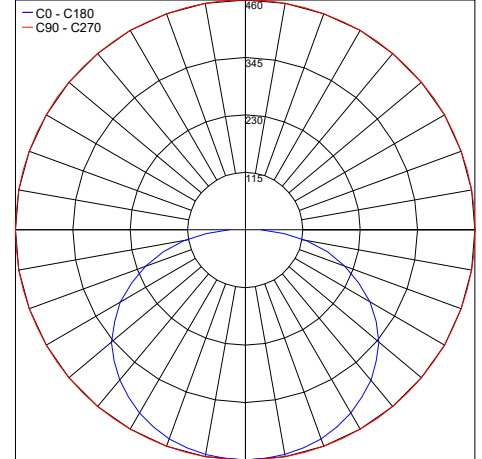

TECHNICAL DATA

Wattage	13W / 3.28 ft (1 m)	
Power Supply	Remote Fountain/Pool Approved 24VDC Power Supply, not included. See page 2.	
Construction	Body: Transparent Resin Outercase: White PVC	
CCT	3450K, 3850K, 5750K (240 LED / 3.28') Warm White on request: 2200K, 2600K, 2900K	
CRI	85	
Delivered Lumens	1200 lm / 3.28' (3450K) 1180 lm / 3.28' (3850K)	1355 lm / 3.28' (5750K)
Efficacy	92.3 lm/W (3450K) 90.8 lm/W (3850K)	104.2 lm/W (5750K)
Optics	120°	
Fixture Dimensions	0.55" w x 0.26" h x Various Lengths	
LED Source	SMD 3014	
LED Spacing	240 LED per 3.28 ft (1 m), 0.16" between LEDs	
Lumen Maintenance	L80,B10>50,000 hrs	
Color Consistency	2-3-Step MacAdam	
Operating Temp.	-22°F to 131°F	
IP Rating	IP65 / IP68	

Fixture Dimensions

NOT CUTTABLE IN THE FIELD

ORDERING INFORMATION

Example: LL12-N.24.68.C.US Power Supplies / Accessories ordered separately.

LL12	-		.	24	.		.	C	.	US
Model No.	CCT		Power	IP Rating						
LL12 - 240 LED / 3.28' (1 m)	V - 3450K W - 3850K N - 5750K	Warm White On Request V8 - 2200K V2 - 2600K V5 - 2900K	24 - 24VDC	65 - IP65 68 - IP68				C - Clear		US

CLIP-S-14x6.5.F/W
Silicone Clip

CABLE-BOX
Cable box

Job Name/Date:

Fixture Type Designation:

POWER CABLE EXIT / AREA WITH REDUCED LIGHT

PHOTOMETRIC DATA

3450K

Maximum Candela = 302.9

PHOTOMETRIC FILENAME : EASY LINE CLEAR LL12.SVF24-6568.C 3450K.IES

3850K

Maximum Candela = 337.6

PHOTOMETRIC FILENAME : EASY LINE CLEAR LL12.SWF24-6568.C 3850K.IES

5750K

Maximum Candela = 460.2

PHOTOMETRIC FILENAME : EASY LINE CLEAR LL12.SNF24(R).C 5750K.IES