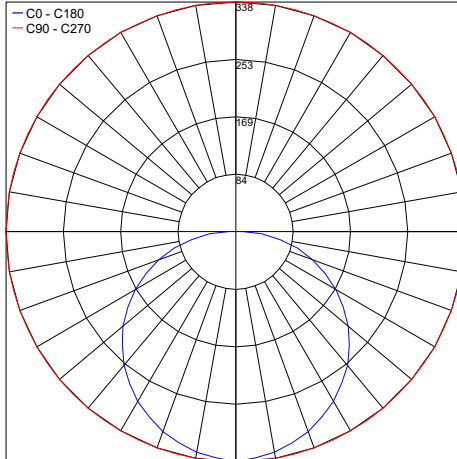

TECHNICAL DATA

Wattage	13W / 3.28 ft (1 m)	
Power Supply	Remote Fountain/Pool Approved 24VDC Power Supply, not included. See page 2.	
Construction	Body: Transparent Resin Outercase: White PVC	
CCT	3450K, 3850K, 5750K (240 LED / 3.28') Warm White on request: 2200K, 2600K, 2900K	
CRI	85	
Delivered Lumens	1200 lm / 3.28' (3450K) 1180 lm / 3.28' (3850K)	1355 lm / 3.28' (5750K)
Efficacy	92.3 lm/W (3450K) 90.8 lm/W (3850K)	104.2 lm/W (5750K)
Optics	120°	
Fixture Dimensions	0.55" w x 0.26" h x Various Lengths	
LED Source	SMD 3014	
LED Spacing	240 LED per 3.28 ft (1 m), 0.16" between LEDs	
Lumen Maintenance	L80,B10>50,000 hrs	
Color Consistency	2-3-Step MacAdam	
Operating Temp.	-22°F to 131°F	
IP Rating	IP65 / IP68	

CLIP-S-14x6.5.F/W
Silicone Clip

CABLE-BOX
Cable box

Job Name/Date:

Fixture Type Designation:

POWER CABLE EXIT / AREA WITH REDUCED LIGHT

PHOTOMETRIC DATA

3450K

Maximum Candela = 302.9

PHOTOMETRIC FILENAME : EASY LINE CLEAR LL12.SVF24-6568.C 3450K.IES

3850K

Maximum Candela = 337.6

PHOTOMETRIC FILENAME : EASY LINE CLEAR LL12.SWF24-6568.C 3850K.IES

5750K

Maximum Candela = 460.2

PHOTOMETRIC FILENAME : EASY LINE CLEAR LL12.SNF24(R).C 5750K.IES