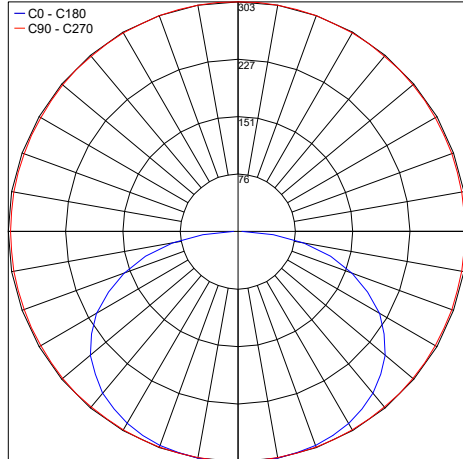

TECHNICAL DATA

Wattage	13W / 3.28 ft (1 m)	
Power Supply	Remote Fountain/Pool Approved 24VDC Power Supply, not included. See page 2.	
Construction	Body: Transparent Resin Outercase: White PVC	
CCT	3450K, 3850K, 5750K (240 LED / 3.28') Warm White on request: 2200K, 2600K, 2900K	
CRI	85	
Delivered Lumens	1200 lm / 3.28' (3450K) 1180 lm / 3.28' (3850K)	1355 lm / 3.28' (5750K)
Efficacy	92.3 lm/W (3450K) 90.8 lm/W (3850K)	104.2 lm/W (5750K)
Optics	120°	
Fixture Dimensions	0.55" w x 0.26" h x Various Lengths	
LED Source	SMD 3014	
LED Spacing	240 LED per 3.28 ft (1 m), 0.16" between LEDs	
Lumen Maintenance	L80,B10>50,000 hrs	
Color Consistency	2-3-Step MacAdam	
Operating Temp.	-22°F to 131°F	
IP Rating	IP65 / IP68	

Fixture Dimensions

NOT CUTTABLE IN THE FIELD

ORDERING INFORMATION

Example: LL12-N.24.68.C.US Power Supplies / Accessories ordered separately.

LL12	-		.	24	.		.	C	.	US
Model No.	CCT		Power	IP Rating						
LL12 - 240 LED / 3.28' (1 m)	V - 3450K W - 3850K N - 5750K	Warm White On Request V8 - 2200K V2 - 2600K V5 - 2900K	24 - 24VDC	65 - IP65 68 - IP68				C - Clear		US

CLIP-S-14x6.5.F/W
Silicone Clip

CABLE-BOX
Cable box

Job Name/Date:

Fixture Type Designation:

POWER CABLE EXIT / AREA WITH REDUCED LIGHT

PHOTOMETRIC DATA

3450K

Maximum Candela = 302.9

PHOTOMETRIC FILENAME : EASY LINE CLEAR LL12.SVF24-6568.C 3450K.IES

3850K

Maximum Candela = 337.6

PHOTOMETRIC FILENAME : EASY LINE CLEAR LL12.SWF24-6568.C 3850K.IES

5750K

Maximum Candela = 460.2

PHOTOMETRIC FILENAME : EASY LINE CLEAR LL12.SNF24(R).C 5750K.IES