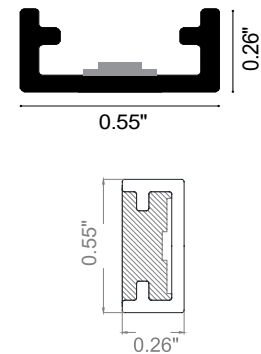

EASY LINE - Clear LL12

EASY LINE is a vertical, bendable LED strip that is IP65-IP68 rated ideal for fountains or swimming pools for panel installation in reinforced concrete with tiles or pool liner. It is available in Transparent, Frost, Clear or Total Light with static white, tunable white or RGB, and guarantees protection against UV rays and the corrosive action of salt and sodium hypochlorite. EASY LINE Clear has a white outercasing. **Not cuttable in the field.**

TECHNICAL DATA

Wattage	13W / 3.28 ft (1 m)	
Power Supply	Remote Fountain/Pool Approved 24VDC Power Supply, not included. See page 2.	
Construction	Body: Transparent Resin Outercase: White PVC	
CCT	3450K, 3850K, 5750K (240 LED / 3.28') Warm White on request: 2200K, 2600K, 2900K	
CRI	85	
Delivered Lumens	1200 lm / 3.28' (3450K) 1180 lm / 3.28' (3850K)	1355 lm / 3.28' (5750K)
Efficacy	92.3 lm/W (3450K) 90.8 lm/W (3850K)	104.2 lm/W (5750K)
Optics	120°	
Fixture Dimensions	0.55" w x 0.26" h x Various Lengths	
LED Source	SMD 3014	
LED Spacing	240 LED per 3.28 ft (1 m), 0.16" between LEDs	
Lumen Maintenance	L80,B10>50,000 hrs	
Color Consistency	2-3-Step MacAdam	
Operating Temp.	-22°F to 131°F	
IP Rating	IP65 / IP68	

Fixture Dimensions

NOT CUTTABLE IN THE FIELD

ORDERING INFORMATION

Example: LL12-N.24.68.C.US Power Supplies / Accessories ordered separately.

LL12	-		.	24	.		.	C	.	US
Model No.	CCT		Power	IP Rating						
LL12 - 240 LED / 3.28' (1 m)	V - 3450K W - 3850K N - 5750K	Warm White On Request V8 - 2200K V2 - 2600K V5 - 2900K	24 - 24VDC	65 - IP65 68 - IP68				C - Clear		US

CLIP-S-14x6.5.F/W
Silicone Clip

CABLE-BOX
Cable box

Job Name/Date:

Fixture Type Designation:

POWER CABLE EXIT / AREA WITH REDUCED LIGHT

PHOTOMETRIC DATA

3450K

Maximum Candela = 302.9