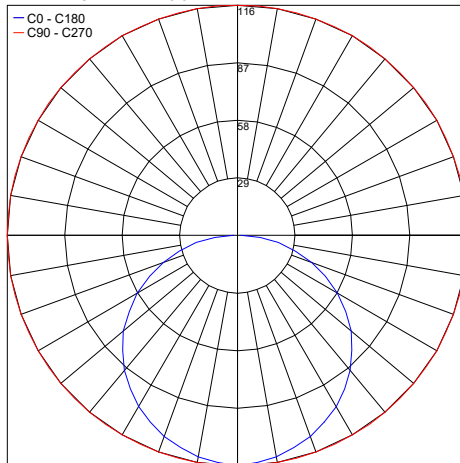

UL 676

TECHNICAL DATA

Wattage	5W / 3.28 ft (1 m)	
Power Supply	Remote Fountain/Pool Approved 24VDC Power Supply, not included. See page 2.	
Construction	Body: Transparent Resin Outercase: White PVC	
CCT	3550K, 4200K, 5500K (60 LED / 3.28') Single Colors: Red, Green, Blue, Amber Warm White on request: 2200K, 2600K, 2900K	
CRI	85	
Delivered Lumens	450 lm / 3.28' (3550K) 420 lm / 3.28' (4200K)	465 lm / 3.28' (5500K)
Efficacy	90 lm/W (3550K) 84 lm/W (4200K)	93 lm/W (5500K)
Nanoscale	Red: 625 nm Green: 525 nm	Blue: 470 nm Amber: 590 nm
Optics	120°	
Fixture Dimensions	0.55" w x 0.26" h x Various Lengths	
LED Source	SMD 3014	
LED Spacing	60 LED per 3.28 ft (1 m), 0.67" between LEDs	
Lumen Maintenance	L80,B10>50,000 hrs	
Color Consistency	2-3-Step MacAdam	
Operating Temp.	-22°F to 131°F	
IP Rating	IP65 / IP68	

CLIP-S-14x6.5.F/W
Silicone Clip

CABLE-BOX
Cable box

Job Name/Date:

Fixture Type Designation:

POWER CABLE EXIT / AREA WITH REDUCED LIGHT

PHOTOMETRIC DATA

3550K

Maximum Candela = 122.2

— C0 - C180
— C90 - C270

PHOTOMETRIC FILENAME : EASY LINE CLEAR LL3.SVF24-6568.C 3550K.IES

4200K

Maximum Candela = 115.8

— C0 - C180
— C90 - C270

PHOTOMETRIC FILENAME : EASY LINE CLEAR LL3.SWF24-6568.C 4200K.IES

5500K

Maximum Candela = 125.4

— C0 - C180
— C90 - C270

PHOTOMETRIC FILENAME : EASY LINE CLEAR LL3.SNF24-6568.C 5500K.IES

Job Name/Date:

Fixture Type Designation: