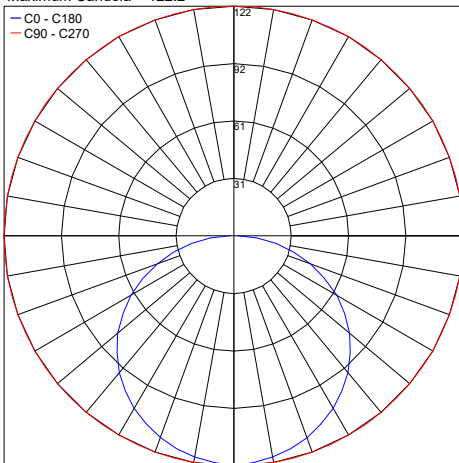

UL 676

TECHNICAL DATA

Wattage	5W / 3.28 ft (1 m)	
Power Supply	Remote Fountain/Pool Approved 24VDC Power Supply, not included. See page 2.	
Construction	Body: Transparent Resin Outercase: White PVC	
CCT	3550K, 4200K, 5500K (60 LED / 3.28') Single Colors: Red, Green, Blue, Amber Warm White on request: 2200K, 2600K, 2900K	
CRI	85	
Delivered Lumens	450 lm / 3.28' (3550K) 420 lm / 3.28' (4200K)	465 lm / 3.28' (5500K)
Efficacy	90 lm/W (3550K) 84 lm/W (4200K)	93 lm/W (5500K)
Nanoscale	Red: 625 nm Green: 525 nm	Blue: 470 nm Amber: 590 nm
Optics	120°	
Fixture Dimensions	0.55" w x 0.26" h x Various Lengths	
LED Source	SMD 3014	
LED Spacing	60 LED per 3.28 ft (1 m), 0.67" between LEDs	
Lumen Maintenance	L80,B10>50,000 hrs	
Color Consistency	2-3-Step MacAdam	
Operating Temp.	-22°F to 131°F	
IP Rating	IP65 / IP68	

CLIP-S-14x6.5.F/W
Silicone Clip

CABLE-BOX
Cable box

Job Name/Date:

Fixture Type Designation:

POWER CABLE EXIT / AREA WITH REDUCED LIGHT

PHOTOMETRIC DATA

3550K

Maximum Candela = 122.2

— C0 - C180
— C90 - C270

PHOTOMETRIC FILENAME : EASY LINE CLEAR LL3.SVF24-6568.C 3550K.IES

4200K

Maximum Candela = 115.8

— C0 - C180
— C90 - C270

PHOTOMETRIC FILENAME : EASY LINE CLEAR LL3.SWF24-6568.C 4200K.IES

5500K

Maximum Candela = 125.4

— C0 - C180
— C90 - C270

PHOTOMETRIC FILENAME : EASY LINE CLEAR LL3.SNF24-6568.C 5500K.IES

Job Name/Date:

Fixture Type Designation: