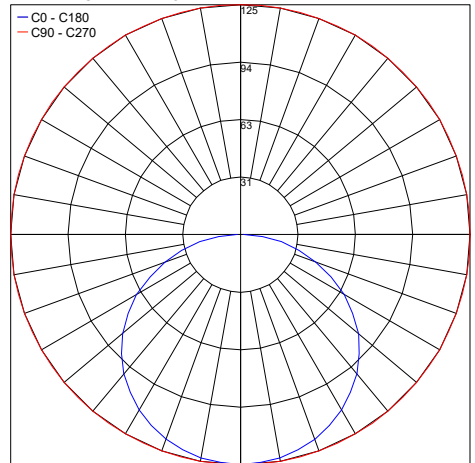

UL 676

TECHNICAL DATA

Wattage	5W / 3.28 ft (1 m)	
Power Supply	Remote Fountain/Pool Approved 24VDC Power Supply, not included. See page 2.	
Construction	Body: Transparent Resin Outercase: White PVC	
CCT	3550K, 4200K, 5500K (60 LED / 3.28') Single Colors: Red, Green, Blue, Amber Warm White on request: 2200K, 2600K, 2900K	
CRI	85	
Delivered Lumens	450 lm / 3.28' (3550K) 420 lm / 3.28' (4200K)	465 lm / 3.28' (5500K)
Efficacy	90 lm/W (3550K) 84 lm/W (4200K)	93 lm/W (5500K)
Nanoscale	Red: 625 nm Green: 525 nm	Blue: 470 nm Amber: 590 nm
Optics	120°	
Fixture Dimensions	0.55" w x 0.26" h x Various Lengths	
LED Source	SMD 3014	
LED Spacing	60 LED per 3.28 ft (1 m), 0.67" between LEDs	
Lumen Maintenance	L80,B10>50,000 hrs	
Color Consistency	2-3-Step MacAdam	
Operating Temp.	-22°F to 131°F	
IP Rating	IP65 / IP68	

CLIP-S-14x6.5.F/W
Silicone Clip

CABLE-BOX
Cable box

Job Name/Date:

Fixture Type Designation:

POWER CABLE EXIT / AREA WITH REDUCED LIGHT

PHOTOMETRIC DATA

3550K

Maximum Candela = 122.2

— C0 - C180
— C90 - C270

PHOTOMETRIC FILENAME : EASY LINE CLEAR LL3.SVF24-6568.C 3550K.IES

4200K

Maximum Candela = 115.8

— C0 - C180
— C90 - C270

PHOTOMETRIC FILENAME : EASY LINE CLEAR LL3.SWF24-6568.C 4200K.IES

5500K

Maximum Candela = 125.4

— C0 - C180
— C90 - C270

PHOTOMETRIC FILENAME : EASY LINE CLEAR LL3.SNF24-6568.C 5500K.IES

Job Name/Date:

Fixture Type Designation: