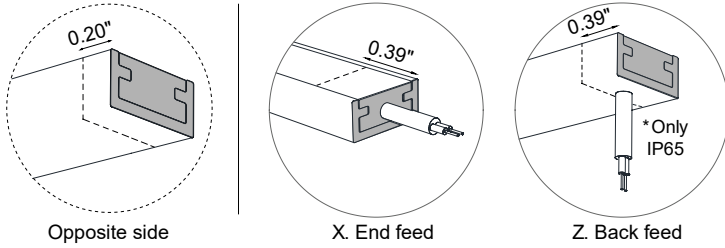

UL 676

TECHNICAL DATA

Wattage	5W / 3.28 ft (1 m)	
Power Supply	Remote Fountain/Pool Approved 24VDC Power Supply, not included. See page 2.	
Construction	Body: Transparent Resin Outercase: White PVC	
CCT	3550K, 4200K, 5500K (60 LED / 3.28') Single Colors: Red, Green, Blue, Amber Warm White on request: 2200K, 2600K, 2900K	
CRI	85	
Delivered Lumens	450 lm / 3.28' (3550K) 420 lm / 3.28' (4200K)	465 lm / 3.28' (5500K)
Efficacy	90 lm/W (3550K) 84 lm/W (4200K)	93 lm/W (5500K)
Nanoscale	Red: 625 nm Green: 525 nm	Blue: 470 nm Amber: 590 nm
Optics	120°	
Fixture Dimensions	0.55" w x 0.26" h x Various Lengths	
LED Source	SMD 3014	
LED Spacing	60 LED per 3.28 ft (1 m), 0.67" between LEDs	
Lumen Maintenance	L80,B10>50,000 hrs	
Color Consistency	2-3-Step MacAdam	
Operating Temp.	-22°F to 131°F	
IP Rating	IP65 / IP68	

For other power supply options consult factory.

ACCESSORIES - Installation

CLIP-AC-14x6.5-AC
Harmonic steel clips

OUT-S-14x6.5.F/W
White Flexible Silicone
Outercase L=16.40'

PRO-AL-14x6.5-AL
Rigid Aluminum Outercase
L=9.84'

CLIP-S-14x6.5.F/W
Silicone Clip

CABLE-BOX
Cable box

Job Name/Date:

Fixture Type Designation:

POWER CABLE EXIT / AREA WITH REDUCED LIGHT

PHOTOMETRIC DATA

3550K

Maximum Candela = 122.2