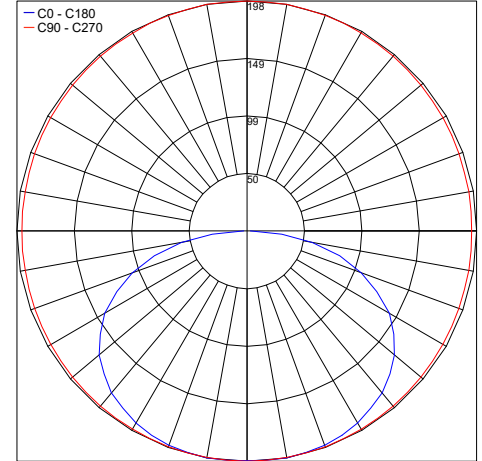

TECHNICAL DATA

Wattage	8W / 3.28 ft (1 m)	
Power Supply	Remote Fountain/Pool Approved 24VDC Power Supply, not included. See page 2.	
Construction	Body: Transparent Resin Outercase: White PVC	
CCT	3350K, 3700K, 6000K (120 LED / 3.28') Single Colors: Red, Green, Blue, Amber Warm White on request: 2200K, 2600K, 2900K	
CRI	85	
Delivered Lumens	710 lm / 3.28' (3350K) 730 lm / 3.28' (3700K)	720 lm / 3.28' (6000K)
Efficacy	88.8 lm/W (3450K) 91.3 lm/W (3700K)	90 lm/W (6000K)
Nanoscale	Red: 625 nm Green: 525 nm	Blue: 470 nm Amber: 590 nm
Optics	120°	
Fixture Dimensions	0.55" w x 0.26" h x Various Lengths	
LED Source	SMD 3014	
LED Spacing	120 LED per 3.28 ft (1 m), 0.33" between LEDs	
Lumen Maintenance	L80,B10>50,000 hrs	
Color Consistency	2-3-Step MacAdam	
Operating Temp.	-22°F to 131°F	
IP Rating	IP65 / IP68	

Fixture Dimensions

NOT CUTTABLE IN THE FIELD

ORDERING INFORMATION

Example: LL6-N.24.68.C.US Power Supplies / Accessories ordered separately.

LL6	-		.	24	.		.	C	.	US
Model No.	CCT		Power	IP Rating						
LL6 - 120 LED / 3.28' (1 m)	V - 3350K	Warm White	24 - 24VDC	65 - IP65	C - Clear		US			
	W - 3700K	On Request		68 - IP68						
	N - 6000K	V8 - 2200K								
	R - Red	V2 - 2600K								
	G - Green	V5 - 2900K								
	B - Blue									
	A - Amber									

CLIP-S-14x6.5.F/W
Silicone Clip

CABLE-BOX
Cable box

Job Name/Date:

Fixture Type Designation:

POWER CABLE EXIT / AREA WITH REDUCED LIGHT

PHOTOMETRIC DATA

3550K

Maximum Candela = 181.7

PHOTOMETRIC FILENAME : EASY LINE CLEAR LL6.SVF24-6568.C 3350K.IES

3700K

Maximum Candela = 194.6

PHOTOMETRIC FILENAME : EASY LINE CLEAR LL6.SVF24-6568 3700K.IES

6000K

Maximum Candela = 198.4

PHOTOMETRIC FILENAME : EASY LINE CLEAR LL6.SNF24-6568.C 6050K.IES