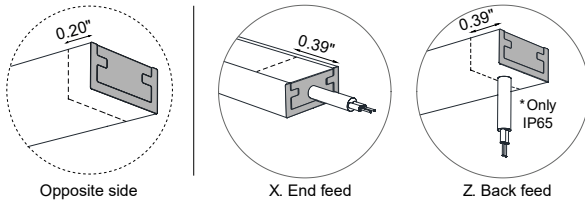

TECHNICAL DATA

Wattage	8W / 3.28 ft (1 m)	
Power Supply	Remote Fountain/Pool Approved 24VDC Power Supply, not included. See page 2.	
Construction	Body: Transparent Resin Outercase: White PVC	
CCT	3350K, 3700K, 6000K (120 LED / 3.28') Single Colors: Red, Green, Blue, Amber Warm White on request: 2200K, 2600K, 2900K	
CRI	85	
Delivered Lumens	710 lm / 3.28' (3350K) 730 lm / 3.28' (3700K)	720 lm / 3.28' (6000K)
Efficacy	88.8 lm/W (3450K) 91.3 lm/W (3700K)	90 lm/W (6000K)
Nanoscale	Red: 625 nm Green: 525 nm	Blue: 470 nm Amber: 590 nm
Optics	120°	
Fixture Dimensions	0.55" w x 0.26" h x Various Lengths	
LED Source	SMD 3014	
LED Spacing	120 LED per 3.28 ft (1 m), 0.33" between LEDs	
Lumen Maintenance	L80,B10>50,000 hrs	
Color Consistency	2-3-Step MacAdam	
Operating Temp.	-22°F to 131°F	
IP Rating	IP65 / IP68	

For other power supply options consult factory.

ACCESSORIES - Installation

CLIP-AC-14x6.5-AC
Harmonic steel clips

OUT-S-14x6.5.F/W
White Flexible Silicone
Outercase L=16.40'

PRO-AL-14x6.5-AL
Rigid Aluminum Outercase
L=9.84'

CLIP-S-14x6.5.F/W
Silicone Clip

CABLE-BOX
Cable box

Job Name/Date:

Fixture Type Designation:

POWER CABLE EXIT / AREA WITH REDUCED LIGHT

PHOTOMETRIC DATA

3550K

Maximum Candela = 181.7