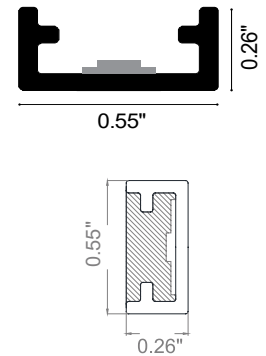

EASY LINE - Clear LL6

EASY LINE is a vertical, bendable LED strip that is IP65-IP68 rated ideal for fountains or swimming pools for panel installation in reinforced concrete with tiles or pool liner. It is available in Transparent, Frost, Clear or Total Light with static white, tunable white or RGB, and guarantees protection against UV rays and the corrosive action of salt and sodium hypochlorite. EASY LINE Clear has a white outercasing. **Not cuttable in the field.**

TECHNICAL DATA

Wattage	8W / 3.28 ft (1 m)	
Power Supply	Remote Fountain/Pool Approved 24VDC Power Supply, not included. See page 2.	
Construction	Body: Transparent Resin Outercase: White PVC	
CCT	3350K, 3700K, 6000K (120 LED / 3.28') Single Colors: Red, Green, Blue, Amber Warm White on request: 2200K, 2600K, 2900K	
CRI	85	
Delivered Lumens	710 lm / 3.28' (3350K) 730 lm / 3.28' (3700K)	720 lm / 3.28' (6000K)
Efficacy	88.8 lm/W (3450K) 91.3 lm/W (3700K)	90 lm/W (6000K)
Nanoscale	Red: 625 nm Green: 525 nm	Blue: 470 nm Amber: 590 nm
Optics	120°	
Fixture Dimensions	0.55" w x 0.26" h x Various Lengths	
LED Source	SMD 3014	
LED Spacing	120 LED per 3.28 ft (1 m), 0.33" between LEDs	
Lumen Maintenance	L80,B10>50,000 hrs	
Color Consistency	2-3-Step MacAdam	
Operating Temp.	-22°F to 131°F	
IP Rating	IP65 / IP68	

Fixture Dimensions

NOT CUTTABLE IN THE FIELD

ORDERING INFORMATION

Example: LL6-N.24.68.C.US Power Supplies / Accessories ordered separately.

LL6	-		.	24	.		.	C	.	US
Model No.	CCT		Power	IP Rating						
LL6 - 120 LED / 3.28' (1 m)	V - 3350K	Warm White	24 - 24VDC	65 - IP65	C - Clear		US			
	W - 3700K	On Request		68 - IP68						
	N - 6000K	V8 - 2200K								
	R - Red	V2 - 2600K								
	G - Green	V5 - 2900K								
	B - Blue									
	A - Amber									

CLIP-S-14x6.5.F/W
Silicone Clip

CABLE-BOX
Cable box

Job Name/Date:

Fixture Type Designation:

POWER CABLE EXIT / AREA WITH REDUCED LIGHT

PHOTOMETRIC DATA

3550K

Maximum Candela = 181.7