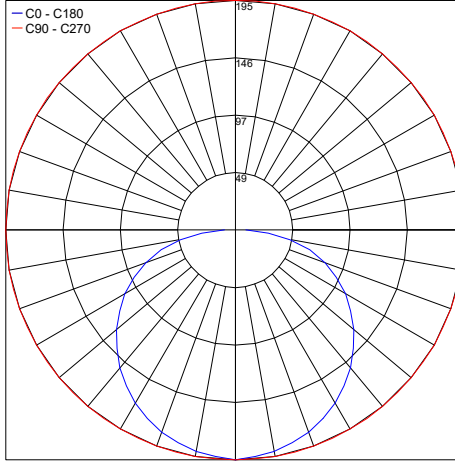

TECHNICAL DATA

Wattage	8W / 3.28 ft (1 m)	
Power Supply	Remote Fountain/Pool Approved 24VDC Power Supply, not included. See page 2.	
Construction	Body: Transparent Resin Outercase: White PVC	
CCT	3350K, 3700K, 6000K (120 LED / 3.28') Single Colors: Red, Green, Blue, Amber Warm White on request: 2200K, 2600K, 2900K	
CRI	85	
Delivered Lumens	710 lm / 3.28' (3350K) 730 lm / 3.28' (3700K)	720 lm / 3.28' (6000K)
Efficacy	88.8 lm/W (3450K) 91.3 lm/W (3700K)	90 lm/W (6000K)
Nanoscale	Red: 625 nm Green: 525 nm	Blue: 470 nm Amber: 590 nm
Optics	120°	
Fixture Dimensions	0.55" w x 0.26" h x Various Lengths	
LED Source	SMD 3014	
LED Spacing	120 LED per 3.28 ft (1 m), 0.33" between LEDs	
Lumen Maintenance	L80,B10>50,000 hrs	
Color Consistency	2-3-Step MacAdam	
Operating Temp.	-22°F to 131°F	
IP Rating	IP65 / IP68	

Fixture Dimensions

NOT CUTTABLE IN THE FIELD

ORDERING INFORMATION

Example: LL6-N.24.68.C.US Power Supplies / Accessories ordered separately.

LL6	-		.	24	.		.	C	.	US
Model No.	CCT		Power	IP Rating						
LL6 - 120 LED / 3.28' (1 m)	V - 3350K	Warm White	24 - 24VDC	65 - IP65	C - Clear		US			
	W - 3700K	On Request		68 - IP68						
	N - 6000K	V8 - 2200K								
	R - Red	V2 - 2600K								
	G - Green	V5 - 2900K								
	B - Blue									
	A - Amber									

CLIP-S-14x6.5.F/W
Silicone Clip

CABLE-BOX
Cable box

Job Name/Date:

Fixture Type Designation:

POWER CABLE EXIT / AREA WITH REDUCED LIGHT

PHOTOMETRIC DATA

3550K

Maximum Candela = 181.7

PHOTOMETRIC FILENAME : EASY LINE CLEAR LL6.SVF24-6568.C 3350K.IES

3700K

Maximum Candela = 194.6

PHOTOMETRIC FILENAME : EASY LINE CLEAR LL6.SVF24-6568 3700K.IES

6000K

Maximum Candela = 198.4

PHOTOMETRIC FILENAME : EASY LINE CLEAR LL6.SNF24-6568.C 6050K.IES