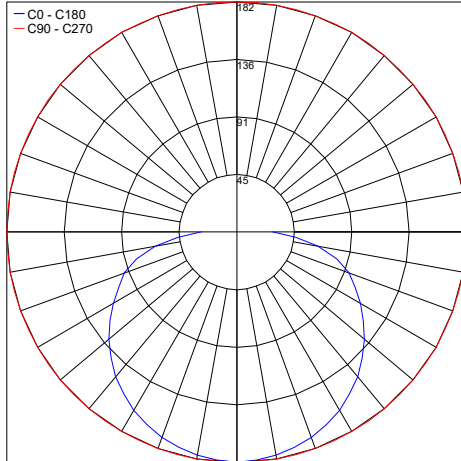

TECHNICAL DATA

Wattage	8W / 3.28 ft (1 m)	
Power Supply	Remote Fountain/Pool Approved 24VDC Power Supply, not included. See page 2.	
Construction	Body: Transparent Resin Outercase: White PVC	
CCT	3350K, 3700K, 6000K (120 LED / 3.28') Single Colors: Red, Green, Blue, Amber Warm White on request: 2200K, 2600K, 2900K	
CRI	85	
Delivered Lumens	710 lm / 3.28' (3350K) 730 lm / 3.28' (3700K)	720 lm / 3.28' (6000K)
Efficacy	88.8 lm/W (3450K) 91.3 lm/W (3700K)	90 lm/W (6000K)
Nanoscale	Red: 625 nm Green: 525 nm	Blue: 470 nm Amber: 590 nm
Optics	120°	
Fixture Dimensions	0.55" w x 0.26" h x Various Lengths	
LED Source	SMD 3014	
LED Spacing	120 LED per 3.28 ft (1 m), 0.33" between LEDs	
Lumen Maintenance	L80,B10>50,000 hrs	
Color Consistency	2-3-Step MacAdam	
Operating Temp.	-22°F to 131°F	
IP Rating	IP65 / IP68	

Fixture Dimensions

NOT CUTTABLE IN THE FIELD

ORDERING INFORMATION

Example: LL6-N.24.68.C.US Power Supplies / Accessories ordered separately.

LL6	-		.	24	.		.	C	.	US
Model No.	CCT		Power	IP Rating						
LL6 - 120 LED / 3.28' (1 m)	V - 3350K	Warm White	24 - 24VDC	65 - IP65	C - Clear		US			
	W - 3700K	On Request		68 - IP68						
	N - 6000K	V8 - 2200K								
	R - Red	V2 - 2600K								
	G - Green	V5 - 2900K								
	B - Blue									
	A - Amber									

CLIP-S-14x6.5.F/W
Silicone Clip

CABLE-BOX
Cable box

Job Name/Date:

Fixture Type Designation:

POWER CABLE EXIT / AREA WITH REDUCED LIGHT

PHOTOMETRIC DATA

3550K

Maximum Candela = 181.7

PHOTOMETRIC FILENAME : EASY LINE CLEAR LL6.SVF24-6568.C 3350K.IES

3700K

Maximum Candela = 194.6

PHOTOMETRIC FILENAME : EASY LINE CLEAR LL6.SVF24-6568 3700K.IES

6000K

Maximum Candela = 198.4

PHOTOMETRIC FILENAME : EASY LINE CLEAR LL6.SNF24-6568.C 6050K.IES