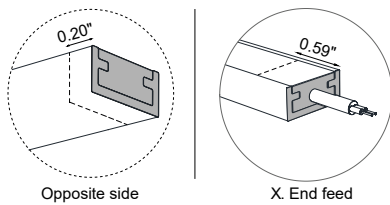

POWER CABLE EXIT/AREA WITH REDUCED LIGHT

Job Name/Date:

Fixture Type Designation: