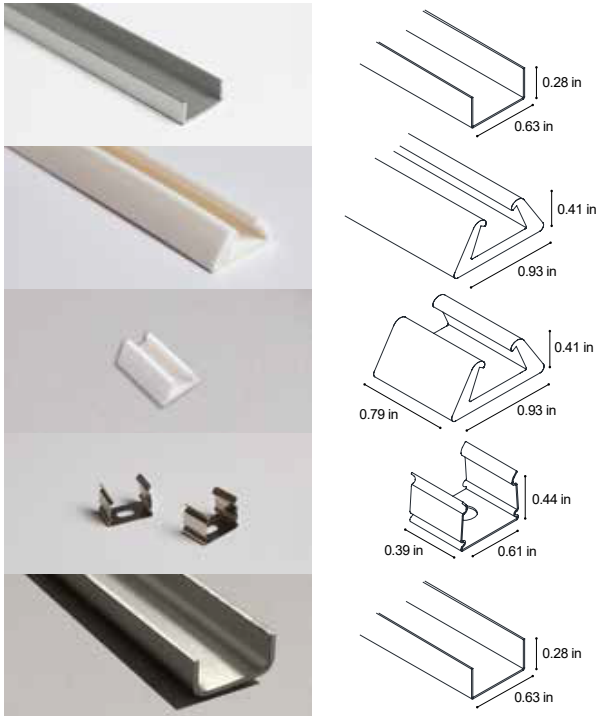

# EASY LINE - Clear LLRGB1

EASY LINE is a vertical, bendable LED strip that is IP65-IP68 rated ideal for fountains or swimming pools for panel installation in reinforced concrete with tiles or pool liner. It is available in Transparent, Frost, Clear or Total Light with static white, tunable white or RGB, and guarantees protection against UV rays and the corrosive action of salt and sodium hypochlorite. EASY LINE Clear has a white outercasing. **Not cuttable in the field.**

## SUGGESTED POWER SUPPLIES

24VDC - **TO BE USED WITH FOUNTAIN / SWIMMING POOLS**

Part Number	Description	Input/Output	# of Fixtures
<a href="#">FPV-100EL0024</a>	DMX/RDM(Field Addressable)/Dali, 4 Channels	120-277VAC to 24VDC, 100W, Class 2, IP66, NEMA 4X	1-5

## SUGGESTED POWER SUPPLIES

24VDC - **TO BE USE FOR INDOOR/OUTDOOR USE - NOT** Fountain / Swimming Pool

Part Number	Description	Input/Output	# of Fixtures
<a href="#">PPLT00288-P24</a>	DMX/RDM(Field Addressable)/Dali, 4 Channels	120-277VAC to 24VDC, 100W, Class 2, DRY	1-5

## ACCESSORIES

Installation / Mounting for 0.55x0.26 inch

Code	Finishing	Description
<b>PRO-AL-14x6.5-AL</b>	Aluminum	Rigid guide L max 9.84 ft
<b>OUT-S-14x6.5.W</b>	White	Silicone profile
<b>CLIP-S-14x6.5.W</b>	White	Silicone clip
<b>CLIP-AC-14x6.5-AC</b>	AISI 304 harmonic steel	Steel clip
<b>PRO-AC-14x6.5-AC</b>	AISI 316 harmonic steel	Rigid guide L max 8.20 ft