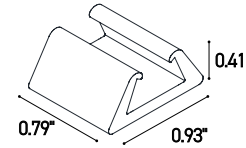

TECHNICAL DATA

Wattage	15W / 3.28 ft (1 m)
Power Supply	Remote Fountain/Pool Approved 24VDC Power Supply, not included. See page 2.
Construction	Body: Transparent Resin Outercase: White PVC
CCT	RGB (60 LED / 3.28')
CRI	80
Delivered Lumens	350 lm / 3.28' (1 m)
Efficacy	23.3 lm/W
Optics	120°
Fixture Dimensions	0.55" w x 0.26" h x Various Lengths
LED Source	SMD 5050
LED Spacing	60 LED per 3.28 ft (1 m), 0.63" between LEDs
Lumen Maintenance	L80,B10>50,000 hrs
Color Consistency	2-3-Step MacAdam
Operating Temp.	-22°F to 131°F
IP Rating	IP65 / IP68

Fixture Dimensions

NOT CUTTABLE IN THE FIELD

ORDERING INFORMATION

Example: LLRGB1-24.68.C.US Power Supplies / Accessories ordered separately.

LLRGB1	-	24	.		.	C	.	US
Model No.	Power	IP Rating						
LLRGB1 - 60 LED / 3.28' (1 m)	24 - 24VDC	65 - IP65 68 - IP68				C - Clear		US

For other power supply options consult factory.

ACCESSORIES - Installation

CLIP-AC-14x6.5-AC
Harmonic steel clips

OUT-S-14x6.5.F/W
White Flexible Silicone
Outercase L=16.40'

PRO-AL-14x6.5-AL
Rigid Aluminum Outercase
L=9.84'

CLIP-S-14x6.5.F/W
Silicone Clip

CABLE-BOX
Cable box

Power Cable Exit/Area with Reduced Light

Opposite side

X. End feed

Job Name/Date:

Fixture Type Designation: