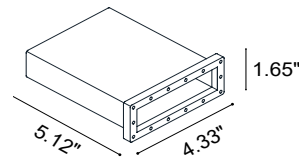

TECHNICAL DATA

Wattage	15W / 3.28 ft (1 m)
Power Supply	Remote Fountain/Pool Approved 24VDC Power Supply, not included. See page 2.
Construction	Body: Transparent Resin Outercase: White PVC
CCT	RGB (60 LED / 3.28')
CRI	80
Delivered Lumens	350 lm / 3.28' (1 m)
Efficacy	23.3 lm/W
Optics	120°
Fixture Dimensions	0.55" w x 0.26" h x Various Lengths
LED Source	SMD 5050
LED Spacing	60 LED per 3.28 ft (1 m), 0.63" between LEDs
Lumen Maintenance	L80,B10>50,000 hrs
Color Consistency	2-3-Step MacAdam
Operating Temp.	-22°F to 131°F
IP Rating	IP65 / IP68

For other power supply options consult factory.

ACCESSORIES - Installation

CLIP-AC-14x6.5-AC
Harmonic steel clips

OUT-S-14x6.5.F/W
White Flexible Silicone
Outercase L=16.40'

PRO-AL-14x6.5-AL
Rigid Aluminum Outercase
L=9.84'

CLIP-S-14x6.5.F/W
Silicone Clip

CABLE-BOX
Cable box

Power Cable Exit/Area with Reduced Light

Opposite side

X. End feed

Job Name/Date:

Fixture Type Designation: