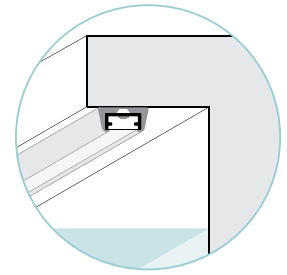

EASY LINE - Clear LLRGB1

EASY LINE is a vertical, bendable LED strip that is IP65-IP68 rated ideal for fountains or swimming pools for panel installation in reinforced concrete with tiles or pool liner. It is available in Transparent, Frost, Clear or Total Light with static white, tunable white or RGB, and guarantees protection against UV rays and the corrosive action of salt and sodium hypochlorite. EASY LINE Clear has a white outercasing. **Not cuttable in the field.**

TECHNICAL DATA

Wattage	15W / 3.28 ft (1 m)
Power Supply	Remote Fountain/Pool Approved 24VDC Power Supply, not included. See page 2.
Construction	Body: Transparent Resin Outercase: White PVC
CCT	RGB (60 LED / 3.28')
CRI	80
Delivered Lumens	350 lm / 3.28' (1 m)
Efficacy	23.3 lm/W
Optics	120°
Fixture Dimensions	0.55" w x 0.26" h x Various Lengths
LED Source	SMD 5050
LED Spacing	60 LED per 3.28 ft (1 m), 0.63" between LEDs
Lumen Maintenance	L80,B10>50,000 hrs
Color Consistency	2-3-Step MacAdam
Operating Temp.	-22°F to 131°F
IP Rating	IP65 / IP68

For other power supply options consult factory.

ACCESSORIES - Installation

CLIP-AC-14x6.5-AC
Harmonic steel clips

OUT-S-14x6.5.F/W
White Flexible Silicone
Outercase L=16.40'

PRO-AL-14x6.5-AL
Rigid Aluminum Outercase
L=9.84'

CLIP-S-14x6.5.F/W
Silicone Clip

CABLE-BOX
Cable box

Power Cable Exit/Area with Reduced Light

Opposite side

X. End feed

Job Name/Date:

Fixture Type Designation: