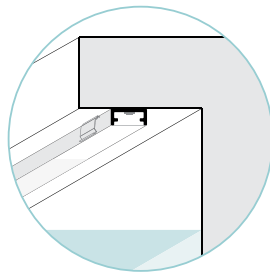

TECHNICAL DATA

Wattage	15W / 3.28 ft (1 m)
Power Supply	Remote Fountain/Pool Approved 24VDC Power Supply, not included. See page 2.
Construction	Body: Transparent Resin Outercase: White PVC
CCT	RGB (60 LED / 3.28')
CRI	80
Delivered Lumens	350 lm / 3.28' (1 m)
Efficacy	23.3 lm/W
Optics	120°
Fixture Dimensions	0.55" w x 0.26" h x Various Lengths
LED Source	SMD 5050
LED Spacing	60 LED per 3.28 ft (1 m), 0.63" between LEDs
Lumen Maintenance	L80,B10>50,000 hrs
Color Consistency	2-3-Step MacAdam
Operating Temp.	-22°F to 131°F
IP Rating	IP65 / IP68

SUGGESTED POWER SUPPLIES

24VDC - **TO BE USE FOR INDOOR/OUTDOOR USE - NOT** Fountain / Swimming Pool

Part Number	Description	Input/Output	# of Fixtures
PPLT00288-P24	DMX/RDM(Field Addressable)/Dali, 4 Channels	120-277VAC to 24VDC, 100W, Class 2, DRY	1-5

For other power supply options consult factory.

ACCESSORIES - Installation

CLIP-AC-14x6.5-AC
Harmonic steel clips

OUT-S-14x6.5.F/W
White Flexible Silicone
Outercase L=16.40'

PRO-AL-14x6.5-AL
Rigid Aluminum Outercase
L=9.84'