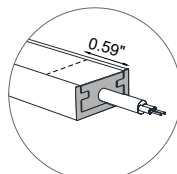

TECHNICAL DATA

Wattage	15W / 3.28 ft (1 m)
Power Supply	Remote Fountain/Pool Approved 24VDC Power Supply, not included. See page 2.
Construction	Body: Transparent Resin Outercase: White PVC
CCT	RGB (60 LED / 3.28')
CRI	80
Delivered Lumens	350 lm / 3.28' (1 m)
Efficacy	23.3 lm/W
Optics	120°
Fixture Dimensions	0.55" w x 0.26" h x Various Lengths
Bend Radius	2.36"
LED Source	SMD 5050
LED Spacing	60 LED per 3.28 ft (1 m), 0.63" between LEDs
Lumen Maintenance	L80,B10>50,000 hrs
Color Consistency	2-3-Step MacAdam
Operating Temp.	-22°F to 131°F
IP Rating	IP65 / IP68

SUGGESTED POWER SUPPLIES

24VDC - **TO BE USE FOR INDOOR/OUTDOOR USE - NOT** Fountain / Swimming Pool

Part Number	Description	Input/Output	# of Fixtures
PPLT00288-P24	DMX/RDM(Field Addressable)/Dali, 4 Channels	120-277VAC to 24VDC, 100W, Class 2, DRY	1-5

For other power supply options consult factory.

ACCESSORIES - Installation

CLIP-AC-14x6.5-AC
Harmonic steel clips

OUT-S-14x6.5.F/W
White Flexible Silicone
Outercase L=16.40'

PRO-AL-14x6.5-AL
Rigid Aluminum Outercase
L=9.84'

CLIP-S-14x6.5.F/W
Silicone Clip

CABLE-BOX
Cable box

Power Cable Exit/Area with Reduced Light

Opposite side

X. End feed

Job Name/Date:

Fixture Type Designation: