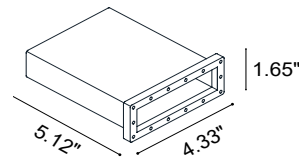

TECHNICAL DATA

Wattage	15W / 3.28 ft (1 m)
Power Supply	Remote Fountain/Pool Approved 24VDC Power Supply, not included. See page 2.
Construction	Body: Transparent Resin Outercase: White PVC
CCT	RGB (60 LED / 3.28')
CRI	80
Delivered Lumens	350 lm / 3.28' (1 m)
Efficacy	23.3 lm/W
Optics	120°
Fixture Dimensions	0.55" w x 0.26" h x Various Lengths
Bend Radius	2.36"
LED Source	SMD 5050
LED Spacing	60 LED per 3.28 ft (1 m), 0.63" between LEDs
Lumen Maintenance	L80,B10>50,000 hrs
Color Consistency	2-3-Step MacAdam
Operating Temp.	-22°F to 131°F
IP Rating	IP65 / IP68

Fixture Dimensions

NOT CUTTABLE IN THE FIELD

ORDERING INFORMATION

Example: LLRGB1-24.68.C.US Power Supplies / Accessories ordered separately.

LLRGB1	-	24	.		.	C	.	US
Model No.	Power	IP Rating						
LLRGB1 - 60 LED / 3.28' (1 m)	24 - 24VDC	65 - IP65 68 - IP68				C - Clear		US
<p>NOTE: Available in lengths up to 75 feet. Please specify length when ordering.</p>								

For other power supply options consult factory.

ACCESSORIES - Installation

CLIP-AC-14x6.5-AC
Harmonic steel clips

OUT-S-14x6.5.F/W
White Flexible Silicone
Outercase L=16.40'

PRO-AL-14x6.5-AL
Rigid Aluminum Outercase
L=9.84'

CLIP-S-14x6.5.F/W
Silicone Clip

CABLE-BOX
Cable box

Power Cable Exit/Area with Reduced Light

Opposite side

X. End feed

Job Name/Date:

Fixture Type Designation: