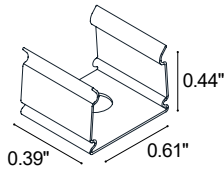

SUGGESTED POWER SUPPLIES

24VDC - **TO BE USED WITH FOUNTAIN / SWIMMING POOLS**

Part Number	Description	Input/Output	# of Fixtures
FPV-100EL0024	DMX/RDM(Field Addressable)/Dali, 4 Channels	120-277VAC to 24VDC, 100W, Class 2, NEMA 4	1-5

SUGGESTED POWER SUPPLIES

24VDC - **TO BE USE FOR INDOOR/OUTDOOR USE - NOT** Fountain / Swimming Pool

Part Number	Description	Input/Output	# of Fixtures
PPLT00288-P24	DMX/RDM(Field Addressable)/Dali, 4 Channels	120-277VAC to 24VDC, 100W, Class 2, DRY	1-5

For other power supply options consult factory.

ACCESSORIES - Installation

CLIP-AC-14x6.5-AC
Harmonic steel clips