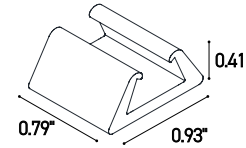

TECHNICAL DATA

Wattage	15W / 3.28 ft (1 m)
Power Supply	Remote Fountain/Pool Approved 24VDC Power Supply, not included. See page 2.
Construction	Body: Transparent Resin Outercase: White PVC
CCT	RGB (60 LED / 3.28')
CRI	80
Delivered Lumens	350 lm / 3.28' (1 m)
Efficacy	23.3 lm/W
Optics	120°
Fixture Dimensions	0.55" w x 0.26" h x Various Lengths
Bend Radius	2.36"
LED Source	SMD 5050
LED Spacing	60 LED per 3.28 ft (1 m), 0.63" between LEDs
Lumen Maintenance	L80,B10>50,000 hrs
Color Consistency	2-3-Step MacAdam
Operating Temp.	-22°F to 131°F
IP Rating	IP65 / IP68

Fixture Dimensions

NOT CUTTABLE IN THE FIELD

ORDERING INFORMATION

Example: LLRGB1-24.68.C.US Power Supplies / Accessories ordered separately.

LLRGB1	-	24	.		.	C	.	US
Model No.	Power	IP Rating						
LLRGB1 - 60 LED / 3.28' (1 m)	24 - 24VDC	65 - IP65 68 - IP68				C - Clear		US
<p>NOTE: Available in lengths up to 75 feet. Please specify length when ordering.</p>								

For other power supply options consult factory.

ACCESSORIES - Installation

CLIP-AC-14x6.5-AC
Harmonic steel clips

OUT-S-14x6.5.F/W
White Flexible Silicone
Outercase L=16.40'

PRO-AL-14x6.5-AL
Rigid Aluminum Outercase
L=9.84'

CLIP-S-14x6.5.F/W
Silicone Clip

CABLE-BOX
Cable box

Power Cable Exit/Area with Reduced Light

Opposite side

X. End feed

Job Name/Date:

Fixture Type Designation: