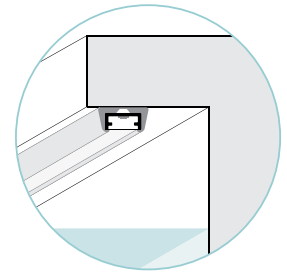

EASY LINE - Clear LLRGB1

EASY LINE is a vertical, bendable LED strip that is IP65-IP68 rated ideal for fountains or swimming pools for panel installation in reinforced concrete with tiles or pool liner. It is available in Transparent, Frost, Clear or Total Light with static white, tunable white or RGB, and guarantees protection against UV rays and the corrosive action of salt and sodium hypochlorite. EASY LINE Clear has a white outercasing. **Not cuttable in the field.**

TECHNICAL DATA

Wattage	15W / 3.28 ft (1 m)
Power Supply	Remote Fountain/Pool Approved 24VDC Power Supply, not included. See page 2.
Construction	Body: Transparent Resin Outercase: White PVC
CCT	RGB (60 LED / 3.28')
CRI	80
Delivered Lumens	350 lm / 3.28' (1 m)
Efficacy	23.3 lm/W
Optics	120°
Fixture Dimensions	0.55" w x 0.26" h x Various Lengths
Bend Radius	2.36"
LED Source	SMD 5050
LED Spacing	60 LED per 3.28 ft (1 m), 0.63" between LEDs
Lumen Maintenance	L80,B10>50,000 hrs
Color Consistency	2-3-Step MacAdam
Operating Temp.	-22°F to 131°F
IP Rating	IP65 / IP68

For other power supply options consult factory.

ACCESSORIES - Installation

CLIP-AC-14x6.5-AC
Harmonic steel clips

OUT-S-14x6.5.F/W
White Flexible Silicone
Outercase L=16.40'

PRO-AL-14x6.5-AL
Rigid Aluminum Outercase
L=9.84'

CLIP-S-14x6.5.F/W
Silicone Clip

CABLE-BOX
Cable box

Power Cable Exit/Area with Reduced Light

Opposite side

X. End feed

Job Name/Date:

Fixture Type Designation: