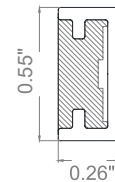

EASY LINE - Clear LLRGB1

EASY LINE is a vertical, bendable LED strip that is IP65-IP68 rated ideal for fountains or swimming pools for panel installation in reinforced concrete with tiles or pool liner. It is available in Transparent, Frost, Clear or Total Light with static white, tunable white or RGB, and guarantees protection against UV rays and the corrosive action of salt and sodium hypochlorite. EASY LINE Clear has a white outercasing. **Not cuttable in the field.**

TECHNICAL DATA

Wattage	15W / 3.28 ft (1 m)
Power Supply	Remote Fountain/Pool Approved 24VDC Power Supply, not included. See page 2.
Construction	Body: Transparent Resin Outercase: White PVC
CCT	RGB (60 LED / 3.28')
CRI	80
Delivered Lumens	350 lm / 3.28' (1 m)
Efficacy	23.3 lm/W
Optics	120°
Fixture Dimensions	0.55" w x 0.26" h x Various Lengths
Bend Radius	2.36"
LED Source	SMD 5050
LED Spacing	60 LED per 3.28 ft (1 m), 0.63" between LEDs
Lumen Maintenance	L80,B10>50,000 hrs
Color Consistency	2-3-Step MacAdam
Operating Temp.	-22°F to 131°F
IP Rating	IP65 / IP68

Fixture Dimensions

NOT CUTTABLE IN THE FIELD

ORDERING INFORMATION

Example: LLRGB1-24.68.C.US Power Supplies / Accessories ordered separately.

LLRGB1	-	24	.		.	C	.	US
Model No.	Power	IP Rating						
LLRGB1 - 60 LED / 3.28' (1 m)	24 - 24VDC	65 - IP65 68 - IP68				C - Clear		US
<p>NOTE: Available in lengths up to 75 feet. Please specify length when ordering.</p>								