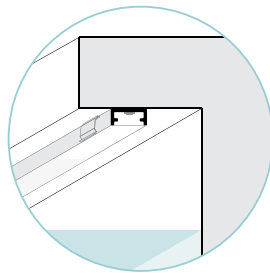

TECHNICAL DATA

Wattage	15W / 3.28 ft (1 m)
Power Supply	Remote Fountain/Pool Approved 24VDC Power Supply, not included. See page 2.
Construction	Body: Transparent Resin Outercase: White PVC
CCT	RGB (60 LED / 3.28')
CRI	80
Delivered Lumens	350 lm / 3.28' (1 m)
Efficacy	23.3 lm/W
Optics	120°
Fixture Dimensions	0.55" w x 0.26" h x Various Lengths
Bend Radius	2.36"
LED Source	SMD 5050
LED Spacing	60 LED per 3.28 ft (1 m), 0.63" between LEDs
Lumen Maintenance	L80,B10>50,000 hrs
Color Consistency	2-3-Step MacAdam
Operating Temp.	-22°F to 131°F
IP Rating	IP65 / IP68

SUGGESTED POWER SUPPLIES

24VDC - **TO BE USE FOR INDOOR/OUTDOOR USE - NOT** Fountain / Swimming Pool

Part Number	Description	Input/Output	# of Fixtures
PPLT00288-P24	DMX/RDM(Field Addressable)/Dali, 4 Channels	120-277VAC to 24VDC, 100W, Class 2, DRY	1-5

For other power supply options consult factory.

ACCESSORIES - Installation

CLIP-AC-14x6.5-AC
Harmonic steel clips

OUT-S-14x6.5.F/W
White Flexible Silicone
Outercase L=16.40'

PRO-AL-14x6.5-AL
Rigid Aluminum Outercase
L=9.84'