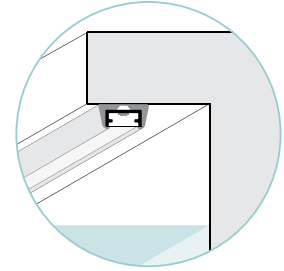

EASY LINE - Clear LLRGB3

EASY LINE is a vertical, bendable LED strip that is IP65-IP68 rated ideal for fountains or swimming pools for panel installation in reinforced concrete with tiles or pool liner. It is available in Transparent, Frost, Clear or Total Light with static white, tunable white or RGB, and guarantees protection against UV rays and the corrosive action of salt and sodium hypochlorite. EASY LINE Clear has a white outercasing. **Not cuttable in the field.**

TECHNICAL DATA

Wattage	15.5W / 3.28 ft (1 m)
Power Supply	Remote Fountain/Pool Approved 24VDC Power Supply, not included. See page 2.
Construction	Body: Transparent Resin Outercase: White PVC
CCT	RGB (120 LED / 3.28')
CRI	80
Delivered Lumens	550 lm / 3.28' (1 m)
Efficacy	35.5 lm/W
Optics	120°
Fixture Dimensions	0.55" w x 0.26" h x Various Lengths
LED Source	SMD 3535
LED Spacing	120 LED per 3.28 ft (1 m), 0.33" between LEDs
Lumen Maintenance	L80,B10>50,000 hrs
Color Consistency	2-3-Step MacAdam
Operating Temp.	-22°F to 131°F
IP Rating	IP65 / IP68

For other power supply options consult factory.

ACCESSORIES - Installation

CLIP-AC-14x6.5-AC
Harmonic steel clips

OUT-S-14x6.5.F/W
White Flexible Silicone
Outercase L=16.40'

PRO-AL-14x6.5-AL
Rigid Aluminum Outercase
L=9.84'

CLIP-S-14x6.5.F/W
Silicone Clip

CABLE-BOX
Cable box

Power Cable Exit/Area with Reduced Light

Opposite side

X. End feed

Job Name/Date:

Fixture Type Designation: