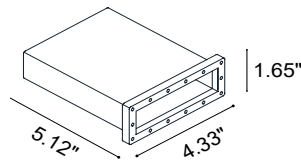

TECHNICAL DATA

Wattage	15.5W / 3.28 ft (1 m)
Power Supply	Remote Fountain/Pool Approved 24VDC Power Supply, not included. See page 2.
Construction	Body: Transparent Resin Outercase: White PVC
CCT	RGB (120 LED / 3.28')
CRI	80
Delivered Lumens	550 lm / 3.28' (1 m)
Efficacy	35.5 lm/W
Optics	120°
Fixture Dimensions	0.55" w x 0.26" h x Various Lengths
LED Source	SMD 3535
LED Spacing	120 LED per 3.28 ft (1 m), 0.33" between LEDs
Lumen Maintenance	L80,B10>50,000 hrs
Color Consistency	2-3-Step MacAdam
Operating Temp.	-22°F to 131°F
IP Rating	IP65 / IP68

For other power supply options consult factory.

ACCESSORIES - Installation

CLIP-AC-14x6.5-AC
Harmonic steel clips

OUT-S-14x6.5.F/W
White Flexible Silicone
Outercase L=16.40'

PRO-AL-14x6.5-AL
Rigid Aluminum Outercase
L=9.84'

CLIP-S-14x6.5.F/W
Silicone Clip

CABLE-BOX
Cable box

Power Cable Exit/Area with Reduced Light

Opposite side

X. End feed

Job Name/Date:

Fixture Type Designation: