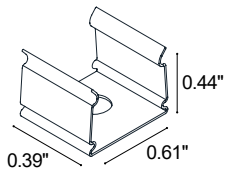

SUGGESTED POWER SUPPLIES

24VDC - **TO BE USED WITH FOUNTAIN / SWIMMING POOLS**

Part Number	Description	Input/Output	# of Fixtures
FPV-100EL0024	DMX/RDM(Field Addressable)/Dali, 4 Channels	120-277VAC to 24VDC, 100W, Class 2, NEMA 4	1-5

SUGGESTED POWER SUPPLIES

24VDC - **TO BE USE FOR INDOOR/OUTDOOR USE ONLY - NOT** Fountain / Swimming Pool

Part Number	Description	Input/Output	# of Fixtures
PPLT00288-P24	DMX/RDM(Field Addressable)/Dali, 4 Channels	120-277VAC to 24VDC, 100W, Class 2, DRY	1-5

For other power supply options consult factory.

ACCESSORIES - Installation

CLIP-AC-14x6.5-AC
Harmonic steel clips