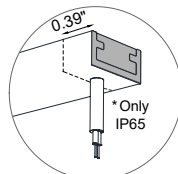

TECHNICAL DATA

Wattage	5W / 3.28 ft (1 m)	
Power Supply	Remote Fountain/Pool Approved 24VDC Power Supply, not included. See page 2.	
Construction	Body: Opal Polyurethane Resin Outercase: White PVC	
CCT	3050K, 3550K, 4700K, 6250K (60 LED / 3.28') Single Colors: Red, Green, Blue, Amber Warm White on request: 2000K, 2400K, 2700K	
CRI	85	
Delivered Lumens	340 lm / 3.28' (3050K) 325 lm / 3.28' (3550K)	320 lm / 3.28' (4700K) 340 lm / 3.28' (6250K)
Efficacy	68 lm/W (3050K) 65 lm/W (3550K)	64 lm/W (4700K) 68 lm/W (6250K)
Nanoscale	Red: 625 nm Green: 525 nm	Blue: 470 nm Amber: 590 nm
Optics	120°	
Fixture Dimensions	0.55" w x 0.26" h x Various Lengths	
LED Source	SMD 3014	
LED Spacing	60 LED per 3.28 ft (1 m), 0.67" between LEDs	
Lumen Maintenance	L80,B10>50,000 hrs	
Color Consistency	2-3-Step MacAdam	
Operating Temp.	-22°F to 131°F	
IP Rating	IP65 / IP68	

Fixture Dimensions

NOT CUTTABLE IN THE FIELD

ORDERING INFORMATION

Example: LL3-N.24.68.F.US Power Supplies / Accessories ordered separately.

LL3	-		.	24	.		.	F	.	US
Model No.	CCT		Power	IP Rating		Fixture Type		Country		
LL3 - 60 LED / 3.28' (1 m)	V - 3050K	Warm White On Request	24 - 24VDC	65 - IP65	F - Frost		US			
	W - 3550K			68 - IP68						
	N - 4700K	V8 - 2000K								
	C - 6250K	V2 - 2400K								
	R - Red	V5 - 2700K								
	G - Green									
	B - Blue									
	A - Amber									

Job Name/Date:

Fixture Type Designation:

Consult Factory for SUGGESTED POWER SUPPLIES

24VDC - Static, Tunable White or RGBW

ACCESSORIES - Installation

CLIP-AC-14x6.5-AC
Harmonic steel clips

OUT-S-14x6.5.F/W
White Flexible Silicone
Outer case L=16.40'

PRO-AL-14x6.5-AL
Rigid Aluminum Outer case
L=9.84'

CLIP-S-14x6.5.F/W
Silicone Clip

CABLE-BOX
Cable box

Power Cable Exit/Area with Reduced Light

Opposite side

X. End feed

Z. Back feed
* Only IP65

Job Name/Date: