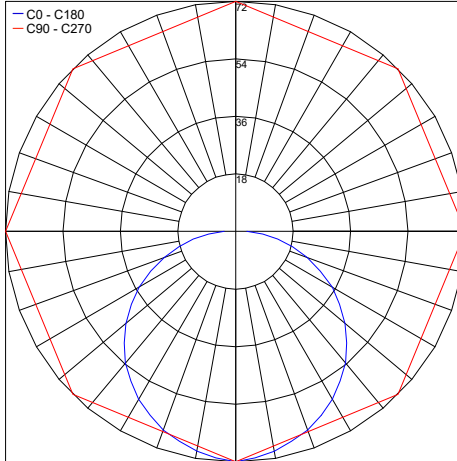

TECHNICAL DATA

Wattage	5W / 3.28 ft (1 m)	
Power Supply	Remote Fountain/Pool Approved 24VDC Power Supply, not included. See page 2.	
Construction	Body: Opal Polyurethane Resin Outercase: White PVC	
CCT	3050K, 3550K, 4700K, 6250K (60 LED / 3.28') Single Colors: Red, Green, Blue, Amber Warm White on request: 2000K, 2400K, 2700K	
CRI	85	
Delivered Lumens	340 lm / 3.28' (3050K) 325 lm / 3.28' (3550K)	320 lm / 3.28' (4700K) 340 lm / 3.28' (6250K)
Efficacy	68 lm/W (3050K) 65 lm/W (3550K)	64 lm/W (4700K) 68 lm/W (6250K)
Nanoscale	Red: 625 nm Green: 525 nm	Blue: 470 nm Amber: 590 nm
Optics	120°	
Fixture Dimensions	0.55" w x 0.26" h x Various Lengths	
LED Source	SMD 3014	
LED Spacing	60 LED per 3.28 ft (1 m), 0.67" between LEDs	
Lumen Maintenance	L80,B10>50,000 hrs	
Color Consistency	2-3-Step MacAdam	
Operating Temp.	-22°F to 131°F	
IP Rating	IP65 / IP68	

Fixture Dimensions

NOT CUTTABLE IN THE FIELD

ORDERING INFORMATION

Example: LL3-N.24.68.F.US Power Supplies / Accessories ordered separately.

LL3	-		.	24	.		.	F	.	US
Model No.	CCT		Power	IP Rating		Fixture Type		Country		
LL3 - 60 LED / 3.28' (1 m)	V - 3050K	Warm White On Request	24 - 24VDC	65 - IP65	F - Frost		US			
	W - 3550K			68 - IP68						
	N - 4700K	V8 - 2000K								
	C - 6250K	V2 - 2400K								
	R - Red	V5 - 2700K								
	G - Green									
	B - Blue									
	A - Amber									

Fixture Type Designation:

PHOTOMETRIC DATA

2000K

Maximum Candela = 61.1

PHOTOMETRIC FILENAME : EASY LINE FROST - LL3-V8.1224.6568.F 2000K.IES

2700K

Maximum Candela = 72.4

PHOTOMETRIC FILENAME : EASY LINE FROST - LL3-V5.1224.6568.F 2700K.IES