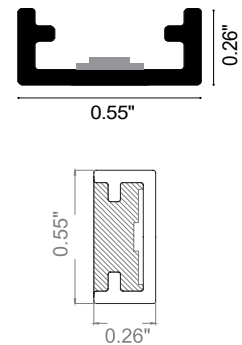

EASY LINE - Frost LL3

EASY LINE is a vertical, bendable LED strip that is IP65-IP68 rated ideal for fountains or swimming pools for panel installation in reinforced concrete with tiles or pool liner. It is available in Transparent, Frost, Clear or Total Light with static white, tunable white or RGB, and guarantees protection against UV rays and the corrosive action of salt and sodium hypochlorite. EASY LINE Frost has opal resin with a white outercasing. **Not cuttable in the field.**

TECHNICAL DATA

Wattage	5W / 3.28 ft (1 m)	
Power Supply	Remote Fountain/Pool Approved 24VDC Power Supply, not included. See page 2.	
Construction	Body: Opal Polyurethane Resin Outercase: White PVC	
CCT	3050K, 3550K, 4700K, 6250K (60 LED / 3.28') Single Colors: Red, Green, Blue, Amber Warm White on request: 2000K, 2400K, 2700K	
CRI	85	
Delivered Lumens	340 lm / 3.28' (3050K) 325 lm / 3.28' (3550K)	320 lm / 3.28' (4700K) 340 lm / 3.28' (6250K)
Efficacy	68 lm/W (3050K) 65 lm/W (3550K)	64 lm/W (4700K) 68 lm/W (6250K)
Nanoscale	Red: 625 nm Green: 525 nm	Blue: 470 nm Amber: 590 nm
Optics	120°	
Fixture Dimensions	0.55" w x 0.26" h x Various Lengths	
LED Source	SMD 3014	
LED Spacing	60 LED per 3.28 ft (1 m), 0.67" between LEDs	
Lumen Maintenance	L80,B10>50,000 hrs	
Color Consistency	2-3-Step MacAdam	
Operating Temp.	-22°F to 131°F	
IP Rating	IP65 / IP68	

Fixture Dimensions

NOT CUTTABLE IN THE FIELD

ORDERING INFORMATION

Example: LL3-N.24.68.F.US Power Supplies / Accessories ordered separately.

LL3	-		.	24	.		.	F	.	US
Model No.	CCT		Power	IP Rating		Fixture Type		Country		
LL3 - 60 LED / 3.28' (1 m)	V - 3050K	Warm White On Request	24 - 24VDC	65 - IP65	F - Frost		US			
	W - 3550K			68 - IP68						
	N - 4700K	V8 - 2000K								
	C - 6250K	V2 - 2400K								
	R - Red	V5 - 2700K								
	G - Green									
	B - Blue									
	A - Amber									