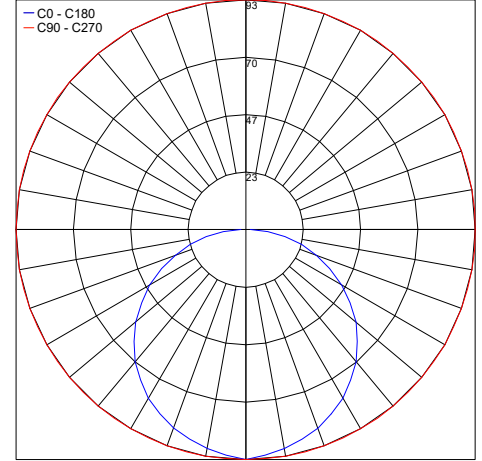

4700K

Maximum Candela = 93.3

PHOTOMETRIC FILENAME : EASY LINE FROST - LL3-N.24.68.F 4700K.IES

Job Name/Date:

Fixture Type Designation: