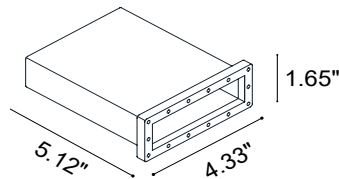

TECHNICAL DATA

Wattage	5W / 3.28 ft (1 m)	
Power Supply	Remote Fountain/Pool Approved 24VDC Power Supply, not included. See page 2.	
Construction	Body: Opal Polyurethane Resin Outercase: White PVC	
CCT	3050K, 3550K, 4700K, 6250K (60 LED / 3.28') Single Colors: Red, Green, Blue, Amber Warm White on request: 2000K, 2400K, 2700K	
CRI	85	
Delivered Lumens	340 lm / 3.28' (3050K) 325 lm / 3.28' (3550K)	320 lm / 3.28' (4700K) 340 lm / 3.28' (6250K)
Efficacy	68 lm/W (3050K) 65 lm/W (3550K)	64 lm/W (4700K) 68 lm/W (6250K)
Nanoscale	Red: 625 nm Green: 525 nm	Blue: 470 nm Amber: 590 nm
Optics	120°	
Fixture Dimensions	0.55" w x 0.26" h x Various Lengths	
LED Source	SMD 3014	
LED Spacing	60 LED per 3.28 ft (1 m), 0.67" between LEDs	
Lumen Maintenance	L80,B10>50,000 hrs	
Color Consistency	2-3-Step MacAdam	
Operating Temp.	-22°F to 131°F	
IP Rating	IP65 / IP68	

Fixture Dimensions

NOT CUTTABLE IN THE FIELD

ORDERING INFORMATION

Example: LL3-N.24.68.F.US Power Supplies / Accessories ordered separately.

LL3	-		.	24	.		.	F	.	US
Model No.	CCT		Power	IP Rating		Fixture Type		Country		
LL3 - 60 LED / 3.28' (1 m)	V - 3050K	Warm White On Request	24 - 24VDC	65 - IP65	F - Frost		US			
	W - 3550K			68 - IP68						
	N - 4700K	V8 - 2000K								
	C - 6250K	V2 - 2400K								
	R - Red	V5 - 2700K								
	G - Green									
	B - Blue									
	A - Amber									

Job Name/Date:

Fixture Type Designation:

Consult Factory for SUGGESTED POWER SUPPLIES

24VDC - Static, Tunable White or RGBW

ACCESSORIES - Installation

CLIP-AC-14x6.5-AC
Harmonic steel clips

OUT-S-14x6.5.F/W
White Flexible Silicone
Outer case L=16.40'

PRO-AL-14x6.5-AL
Rigid Aluminum Outer case
L=9.84'

CLIP-S-14x6.5.F/W
Silicone Clip

CABLE-BOX
Cable box

Power Cable Exit/Area with Reduced Light

Opposite side

X. End feed

Z. Back feed
* Only IP65

Job Name/Date: