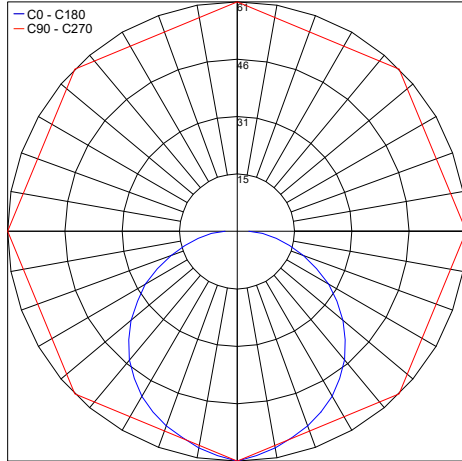

TECHNICAL DATA

Wattage	5W / 3.28 ft (1 m)	
Power Supply	Remote Fountain/Pool Approved 24VDC Power Supply, not included. See page 2.	
Construction	Body: Opal Polyurethane Resin Outercase: White PVC	
CCT	3050K, 3550K, 4700K, 6250K (60 LED / 3.28') Single Colors: Red, Green, Blue, Amber Warm White on request: 2000K, 2400K, 2700K	
CRI	85	
Delivered Lumens	340 lm / 3.28' (3050K) 325 lm / 3.28' (3550K)	320 lm / 3.28' (4700K) 340 lm / 3.28' (6250K)
Efficacy	68 lm/W (3050K) 65 lm/W (3550K)	64 lm/W (4700K) 68 lm/W (6250K)
Nanoscale	Red: 625 nm Green: 525 nm	Blue: 470 nm Amber: 590 nm
Optics	120°	
Fixture Dimensions	0.55" w x 0.26" h x Various Lengths	
LED Source	SMD 3014	
LED Spacing	60 LED per 3.28 ft (1 m), 0.67" between LEDs	
Lumen Maintenance	L80,B10>50,000 hrs	
Color Consistency	2-3-Step MacAdam	
Operating Temp.	-22°F to 131°F	
IP Rating	IP65 / IP68	

Fixture Dimensions

NOT CUTTABLE IN THE FIELD

ORDERING INFORMATION

Example: LL3-N.24.68.F.US Power Supplies / Accessories ordered separately.

LL3	-		.	24	.		.	F	.	US
Model No.	CCT		Power	IP Rating		Fixture Type		Country		
LL3 - 60 LED / 3.28' (1 m)	V - 3050K	Warm White On Request	24 - 24VDC	65 - IP65	F - Frost		US			
	W - 3550K			68 - IP68						
	N - 4700K	V8 - 2000K								
	C - 6250K	V2 - 2400K								
	R - Red	V5 - 2700K								
	G - Green									
	B - Blue									
	A - Amber									

PRO-AL-14x6.5-AL
Rigid Aluminum Outer case
L=9.84'

CLIP-S-14x6.5.F/W
Silicone Clip

CABLE-BOX
Cable box

Power Cable Exit/Area with Reduced Light

Opposite side

X. End feed

Z. Back feed
* Only IP65

Job Name/Date:

Fixture Type Designation:

PHOTOMETRIC DATA

2000K

Maximum Candela = 61.1

PHOTOMETRIC FILENAME : EASY LINE FROST - LL3-V8.1224.6568.F 2000K.IES

2700K

Maximum Candela = 72.4

PHOTOMETRIC FILENAME : EASY LINE FROST - LL3-V5.1224.6568.F 2700K.IES