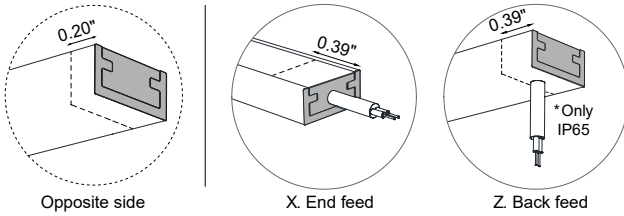

TECHNICAL DATA

Wattage	6W / 3.28 ft (1 m)	
Power Supply	Remote Fountain/Pool Approved 24VDC Power Supply, not included. See page 2.	
Construction	Body: Opal Polyurethane Resin Outercase: White PVC	
CCT	2800K, 3350K, 4550K, 5650K (100 LED / 3.28') Single Colors: Red, Green, Blue, Amber Warm White on request: 2000K, 2400K, 2700K	
CRI	85	
Delivered Lumens	250 lm / 3.28' (2800K) 280 lm / 3.28' (3350K)	410 lm / 3.28' (4550K) 310 lm / 3.28' (5650K)
Efficacy	41.7 lm/W (2800K) 46.7 lm/W (3350K)	68.3 lm/W (4550K) 51.7 lm/W (5650K)
Nanoscale	Red: 625 nm Green: 525 nm	Blue: 470 nm Amber: 590 nm
Optics	120°	
Fixture Dimensions	0.37" w x 0.26" h x Various Lengths	
LED Source	SMD 3014	
LED Spacing	100 LED per 3.28 ft (1 m), 0.39" between LEDs	
Lumen Maintenance	L80,B10>50,000 hrs	
Color Consistency	2-3-Step MacAdam	
Operating Temp.	-22°F to 131°F	
IP Rating	IP65 / IP68	

For other power supply options consult factory.

ACCESSORIES - Installation

CLIP-AC-9.5x6.5-AC
Harmonic steel clips

OUT-S-9.5x6.5.F/W
Flexible Silicone Outercase
L=16.4"

PRO-AL-9.5x6.5-AL
Rigid Aluminum Outercase
L=9.84"

CLIP-S-9.5x6.5.F/W
Silicone Clip

CABLE-BOX
Cable box

Job Name/Date:

Fixture Type Designation:

POWER CABLE EXIT / AREA WITH REDUCED LIGHT

PHOTOMETRIC DATA

2800K

Maximum Candela = 69.1