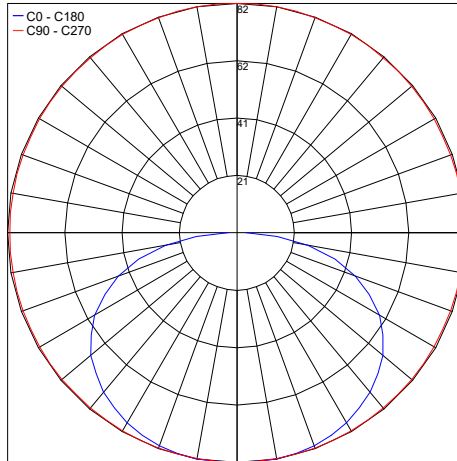

TECHNICAL DATA

Wattage	6W / 3.28 ft (1 m)	
Power Supply	Remote Fountain/Pool Approved 24VDC Power Supply, not included. See page 2.	
Construction	Body: Opal Polyurethane Resin Outercase: White PVC	
CCT	2800K, 3350K, 4550K, 5650K (100 LED / 3.28') Single Colors: Red, Green, Blue, Amber Warm White on request: 2000K, 2400K, 2700K	
CRI	85	
Delivered Lumens	250 lm / 3.28' (2800K) 280 lm / 3.28' (3350K)	410 lm / 3.28' (4550K) 310 lm / 3.28' (5650K)
Efficacy	41.7 lm/W (2800K) 46.7 lm/W (3350K)	68.3 lm/W (4550K) 51.7 lm/W (5650K)
Nanoscale	Red: 625 nm Green: 525 nm	Blue: 470 nm Amber: 590 nm
Optics	120°	
Fixture Dimensions	0.37" w x 0.26" h x Various Lengths	
LED Source	SMD 3014	
LED Spacing	100 LED per 3.28 ft (1 m), 0.39" between LEDs	
Lumen Maintenance	L80,B10>50,000 hrs	
Color Consistency	2-3-Step MacAdam	
Operating Temp.	-22°F to 131°F	
IP Rating	IP65 / IP68	

CLIP-S-9.5x6.5.F/W
Silicone Clip

CABLE-BOX
Cable box

Job Name/Date:

Fixture Type Designation:

POWER CABLE EXIT / AREA WITH REDUCED LIGHT

PHOTOMETRIC DATA

2800K

Maximum Candela = 69.1

PHOTOMETRIC FILENAME : EASY LINE FROST - LL5.SVF24-6568.F 2800K.IES

3550K

Maximum Candela = 74.0

PHOTOMETRIC FILENAME : EASY LINE FROST - LL5.SWF24-6568.F 3350K.IES

4550K

Maximum Candela = 83.6

PHOTOMETRIC FILENAME : EASY LINE FROST - LL5.SNF24-6568.F 4550K.IES

5650K

Maximum Candela = 82.2

PHOTOMETRIC FILENAME : EASY LINE FROST - LL5.SCF24-6568.F 5650K.IES

Job Name/Date:

Fixture Type Designation: