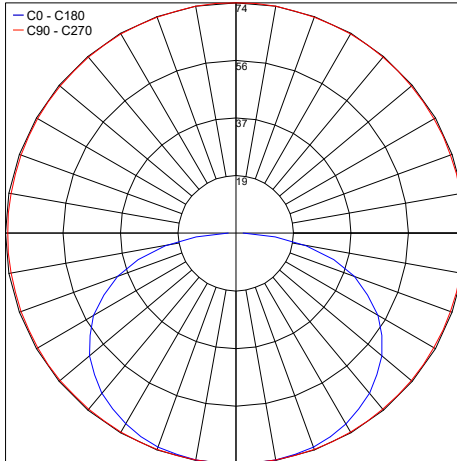

TECHNICAL DATA

Wattage	6W / 3.28 ft (1 m)	
Power Supply	Remote Fountain/Pool Approved 24VDC Power Supply, not included. See page 2.	
Construction	Body: Opal Polyurethane Resin Outercase: White PVC	
CCT	2800K, 3350K, 4550K, 5650K (100 LED / 3.28') Single Colors: Red, Green, Blue, Amber Warm White on request: 2000K, 2400K, 2700K	
CRI	85	
Delivered Lumens	250 lm / 3.28' (2800K) 280 lm / 3.28' (3350K)	410 lm / 3.28' (4550K) 310 lm / 3.28' (5650K)
Efficacy	41.7 lm/W (2800K) 46.7 lm/W (3350K)	68.3 lm/W (4550K) 51.7 lm/W (5650K)
Nanoscale	Red: 625 nm Green: 525 nm	Blue: 470 nm Amber: 590 nm
Optics	120°	
Fixture Dimensions	0.37" w x 0.26" h x Various Lengths	
LED Source	SMD 3014	
LED Spacing	100 LED per 3.28 ft (1 m), 0.39" between LEDs	
Lumen Maintenance	L80,B10>50,000 hrs	
Color Consistency	2-3-Step MacAdam	
Operating Temp.	-22°F to 131°F	
IP Rating	IP65 / IP68	

Fixture Dimensions

NOT CUTTABLE IN THE FIELD

ORDERING INFORMATION

Example: LL5-N.24.68.F.US.US. Power Supplies / Accessories ordered separately.

LL5	-		.	24	.		.	F	.	US
Model No.	CCT		Power	IP Rating						
LL5 - 100 LED / 3.28' (1 m)	V - 2800K	Warm White	24 - 24VDC	65 - IP65	F - Frost	US				
	W - 3350K	On Request		68 - IP68						
	N - 4550K	V8 - 2000K								
	C - 5650K	V2 - 2400K								
	R - Red	V5 - 2700K								
	G - Green									
	B - Blue									
	A - Amber									

CLIP-S-9.5x6.5.F/W
Silicone Clip

CABLE-BOX
Cable box

Job Name/Date:

Fixture Type Designation:

POWER CABLE EXIT / AREA WITH REDUCED LIGHT

PHOTOMETRIC DATA

2800K

Maximum Candela = 69.1

PHOTOMETRIC FILENAME : EASY LINE FROST - LL5.SVF24-6568.F 2800K.IES

3550K

Maximum Candela = 74.0

PHOTOMETRIC FILENAME : EASY LINE FROST - LL5.SWF24-6568.F 3350K.IES

4550K

Maximum Candela = 83.6

PHOTOMETRIC FILENAME : EASY LINE FROST - LL5.SNF24-6568.F 4550K.IES