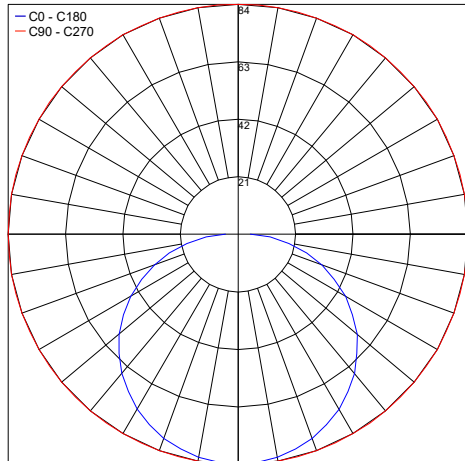

TECHNICAL DATA

Wattage	6W / 3.28 ft (1 m)	
Power Supply	Remote Fountain/Pool Approved 24VDC Power Supply, not included. See page 2.	
Construction	Body: Opal Polyurethane Resin Outercase: White PVC	
CCT	2800K, 3350K, 4550K, 5650K (100 LED / 3.28') Single Colors: Red, Green, Blue, Amber Warm White on request: 2000K, 2400K, 2700K	
CRI	85	
Delivered Lumens	250 lm / 3.28' (2800K) 280 lm / 3.28' (3350K)	410 lm / 3.28' (4550K) 310 lm / 3.28' (5650K)
Efficacy	41.7 lm/W (2800K) 46.7 lm/W (3350K)	68.3 lm/W (4550K) 51.7 lm/W (5650K)
Nanoscale	Red: 625 nm Green: 525 nm	Blue: 470 nm Amber: 590 nm
Optics	120°	
Fixture Dimensions	0.37" w x 0.26" h x Various Lengths	
LED Source	SMD 3014	
LED Spacing	100 LED per 3.28 ft (1 m), 0.39" between LEDs	
Lumen Maintenance	L80,B10>50,000 hrs	
Color Consistency	2-3-Step MacAdam	
Operating Temp.	-22°F to 131°F	
IP Rating	IP65 / IP68	

CLIP-S-9.5x6.5.F/W
Silicone Clip

CABLE-BOX
Cable box

Job Name/Date:

Fixture Type Designation:

POWER CABLE EXIT / AREA WITH REDUCED LIGHT

PHOTOMETRIC DATA

2800K

Maximum Candela = 69.1

PHOTOMETRIC FILENAME : EASY LINE FROST - LL5.SVF24-6568.F 2800K.IES

3550K

Maximum Candela = 74.0

PHOTOMETRIC FILENAME : EASY LINE FROST - LL5.SWF24-6568.F 3350K.IES

4550K

Maximum Candela = 83.6

PHOTOMETRIC FILENAME : EASY LINE FROST - LL5.SNF24-6568.F 4550K.IES

5650K

Maximum Candela = 82.2

PHOTOMETRIC FILENAME : EASY LINE FROST - LL5.SCF24-6568.F 5650K.IES

Job Name/Date:

Fixture Type Designation: