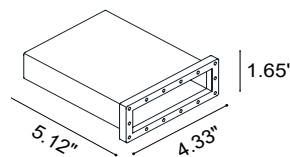

CABLE-BOX
Cable box

Job Name/Date:

Fixture Type Designation: