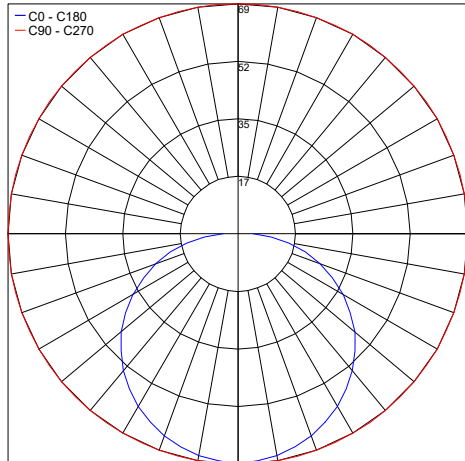

TECHNICAL DATA

Wattage	6W / 3.28 ft (1 m)	
Power Supply	Remote Fountain/Pool Approved 24VDC Power Supply, not included. See page 2.	
Construction	Body: Opal Polyurethane Resin Outercase: White PVC	
CCT	2800K, 3350K, 4550K, 5650K (100 LED / 3.28') Single Colors: Red, Green, Blue, Amber Warm White on request: 2000K, 2400K, 2700K	
CRI	85	
Delivered Lumens	250 lm / 3.28' (2800K) 280 lm / 3.28' (3350K)	410 lm / 3.28' (4550K) 310 lm / 3.28' (5650K)
Efficacy	41.7 lm/W (2800K) 46.7 lm/W (3350K)	68.3 lm/W (4550K) 51.7 lm/W (5650K)
Nanoscale	Red: 625 nm Green: 525 nm	Blue: 470 nm Amber: 590 nm
Optics	120°	
Fixture Dimensions	0.37" w x 0.26" h x Various Lengths	
LED Source	SMD 3014	
LED Spacing	100 LED per 3.28 ft (1 m), 0.39" between LEDs	
Lumen Maintenance	L80,B10>50,000 hrs	
Color Consistency	2-3-Step MacAdam	
Operating Temp.	-22°F to 131°F	
IP Rating	IP65 / IP68	

Fixture Dimensions

NOT CUTTABLE IN THE FIELD

ORDERING INFORMATION

Example: LL5-N.24.68.F.US.US. Power Supplies / Accessories ordered separately.

LL5	-		.	24	.		.	F	.	US
Model No.	CCT		Power	IP Rating						
LL5 - 100 LED / 3.28' (1 m)	V - 2800K	Warm White	24 - 24VDC	65 - IP65	F - Frost	US				
	W - 3350K	On Request		68 - IP68						
	N - 4550K	V8 - 2000K								
	C - 5650K	V2 - 2400K								
	R - Red	V5 - 2700K								
	G - Green									
	B - Blue									
	A - Amber									

CLIP-S-9.5x6.5.F/W
Silicone Clip

CABLE-BOX
Cable box

Job Name/Date:

Fixture Type Designation:

POWER CABLE EXIT / AREA WITH REDUCED LIGHT

PHOTOMETRIC DATA

2800K

Maximum Candela = 69.1

PHOTOMETRIC FILENAME : EASY LINE FROST - LL5.SVF24-6568.F 2800K.IES

3550K

Maximum Candela = 74.0

PHOTOMETRIC FILENAME : EASY LINE FROST - LL5.SWF24-6568.F 3350K.IES

4550K

Maximum Candela = 83.6

PHOTOMETRIC FILENAME : EASY LINE FROST - LL5.SNF24-6568.F 4550K.IES