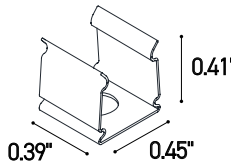

SUGGESTED POWER SUPPLIES

24VDC - **TO BE USED WITH FOUNTAIN / SWIMMING POOLS**

Part Number	Description	Input/Output	# of Fixtures
FPV-100110024	ELV / TRIAC & 0-10V Dimming (100 to 0%)	120-277VAC to 24VDC, 100W, Class 2, NEMA 4	1-12
FPV-100000024	Non-Dim	120-277VAC to 24VDC, 100W, Class 2, NEMA 4	1-13
FPV-100100024	0-10V Dimming (2 Channels)	120-277VAC to 24VDC, 100W, Class 2, NEMA 4	1-26

SUGGESTED POWER SUPPLIES

24VDC - **TO BE USE FOR INDOOR/OUTDOOR USE - NOT Fountain / Swimming Pool**

Part Number	Description	Input/Output	# of Fixtures
PPLT00690	ELV / TRIAC & 0-10V Dimming	120-277VAC to 24VDC, 40W, Class 2, IP67	1-5
PPLT00543	0-10V Dimming to 15% (-40°C / -40°F cold weather start)	120-277VAC to 24VDC, 100W, Class 2	1-13

Suggested Lutron Compatible - **FOR INDOOR/OUTDOOR USE ONLY**

Part Number	Option	Lutron SKU	Dim Range	Description	Input/Output	# of Fixtures
PPLT00273	L3DAE / L3DA3W	L3DA	100%-1%	Hi-Lume™ 1% EcoSystem™ or 1% 3-Wire LED Driver	120-277VAC to 24VDC, 40W, Class 2	1-5
PPLT00530	L3DAE / L3DA3W	L3DA	100%-1%	Hi-Lume™ 1% EcoSystem™ or 1% 3-Wire LED Driver	120-277VAC to 24VDC, 96W, Class 2	1-12

For other power supply options consult factory.

ACCESSORIES - Installation

CLIP-AC-9.5x6.5-AC
Harmonic steel clips