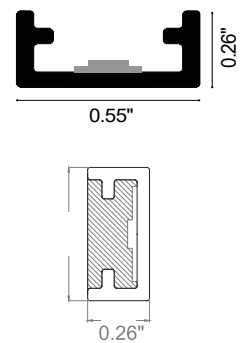

EASY LINE - Frost LL6

EASY LINE is a vertical, bendable LED strip that is IP65-IP68 rated ideal for fountains or swimming pools for panel installation in reinforced concrete with tiles or pool liner. It is available in Transparent, Frost, Clear or Total Light with static white, tunable white or RGB, and guarantees protection against UV rays and the corrosive action of salt and sodium hypochlorite. EASY LINE Frost has opal resin with a white outercasing. **Not cuttable in the field.**

TECHNICAL DATA

Wattage	8W / 3.28 ft (1 m)	
Power Supply	Remote Fountain/Pool Approved 24VDC Power Supply, not included. See page 2.	
Construction	Body: Opal Polyurethane Resin Outercase: White PVC	
CCT	2900K, 3200K, 4600K, 6400K (120 LED / 3.28') Single Colors: Red, Green, Blue, Amber Warm White on request: 2000K, 2400K, 2700K	
CRI	85	
Delivered Lumens	495 lm / 3.28' (2900K) 475 lm / 3.28' (3200K)	535 lm / 3.28' (4600K) 485 lm / 3.28' (6400K)
Efficacy	61.9 lm/W (2900K) 59.4 lm/W (3200K)	66.9 lm/W (4600K); 60.6 lm/W (6400K)
Nanoscale	Red: 625 nm Green: 525 nm	Blue: 470 nm Amber: 590 nm
Optics	120°	
Fixture Dimensions	0.55" w x 0.26" h x Various Lengths	
Bend Radius	2.36"	
LED Source	SMD 3014	
LED Spacing	120 LED per 3.28 ft (1 m), 0.33" between LEDs	
Lumen Maintenance	L80, B10>50,000 hrs	
Color Consistency	2-3-Step MacAdam	
Operating Temp.	-22°F to 131°F	
IP Rating	IP65 / IP68	

Fixture Dimensions

NOT CUTTABLE IN THE FIELD

MUST USE SUITABLE APPROVED FOUNTAIN & SWIMMING POOL POWER SUPPLY WHICH IS REMOTELY MOUNTED

ORDERING INFORMATION

Example: LL6E-N.24.68.FX.US. Power Supplies / Accessories ordered separately.

LL6E	-		24	.		.	F	.		.	US
Model No.	CCT	Power	IP Rating	Fixture Type	Cable Exit	US					
LL6E - 120 LED / 3.28' (1 m)	V - 2900K W - 3200K N - 4600K C - 6400K R - Red G - Green B - Blue A - Amber	Warm White On Request V8 - 2000K V2 - 2400K V5 - 2700K	65 - IP65 68 - IP68	F - Frost	X - End Feed Z - Back Feed NOTE: Back Feed (Z) only available on IP65 versions	US					