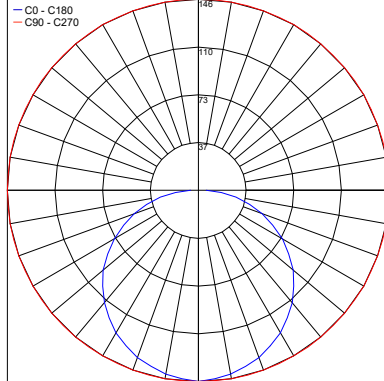

4600K

Maximum Candela = 146.3