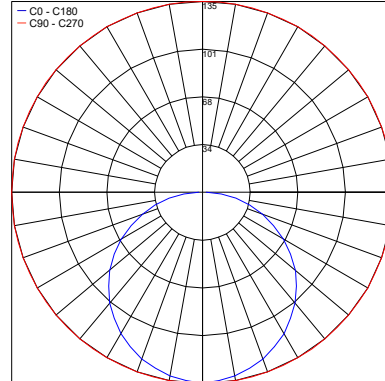

3200K

Maximum Candela = 135.1