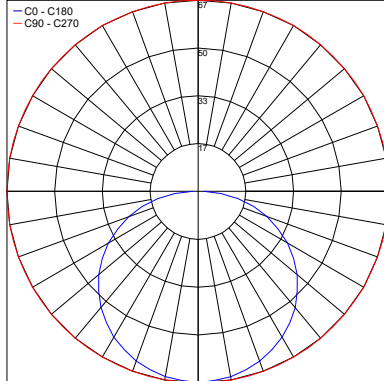

POWER CABLE EXIT / AREA WITH REDUCED LIGHT

PHOTOMETRIC DATA

2900K

Maximum Candela = 66.7