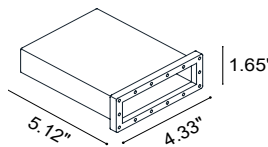

For other power supply options consult factory.

ACCESSORIES - Installation (continued on page 3)

CLIP-AC-14x6.5-AC
Harmonic steel clips

OUT-S-14x6.5.F/W
Flexible Silicone Outercase
L=16.4'

CABLE-BOX
Cable box

Job Name/Date:

Fixture Type Designation:

ACCESSORIES - Installation

PRO-AL-14x6.5-AL
Rigid Aluminum Outer case
L=9.84'

CLIP-S-14x6.5.F/W
Silicone Clip

POWER CABLE EXIT / AREA WITH REDUCED LIGHT

Opposite side