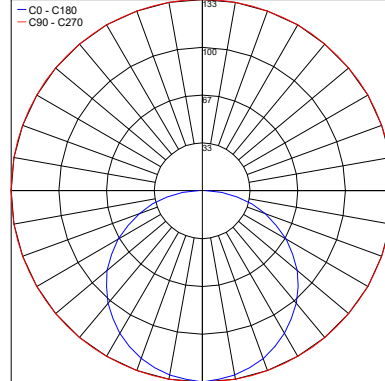

6400K

Maximum Candela = 685

Job Name/Date:

Fixture Type Designation: