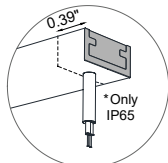

Z. Back feed