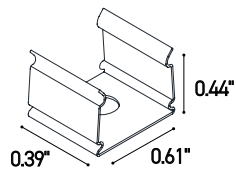

SUGGESTED POWER SUPPLIES

24VDC - **TO BE USED WITH FOUNTAIN / SWIMMING POOLS**

Part Number	Description	Input/Output	# of Fixtures
FPV-100EL0024	DMX/RDM(Field Addressable)/Dali, 4 Channels	120-277VAC to 24VDC, 100W, Class 2, NEMA 4	1-5

SUGGESTED POWER SUPPLIES

24VDC - **TO BE USE FOR INDOOR/OUTDOOR USE - NOT** Fountain / Swimming Pool

Part Number	Description	Input/Output	# of Fixtures
PPLT00288-P24	DMX/RDM(Field Addressable)/Dali, 4 Channels	120-277VAC to 24VDC, 100W, Class 2, DRY	1-5

For other power supply options consult factory.

ACCESSORIES - Installation

CLIP-AC-14x6.5-AC
Harmonic steel clips