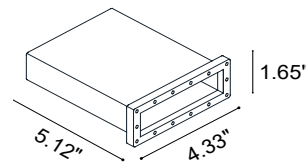

UL 676

TECHNICAL DATA

Wattage	15W / 3.28 ft (1 m)
Power Supply	Remote Fountain/Pool Approved 24VDC Power Supply, not included. See page 2.
Construction	Body: Opal Polyurethane Resin Outercase: White PVC
CCT	RGB (60 LED / 3.28')
CRI	80
Delivered Lumens	250 lm / 3.28' (1 m)
Efficacy	16.7 lm/W
Optics	120°
Fixture Dimensions	0.55" w x 0.26" h x Various Lengths
LED Source	SMD 5050
LED Spacing	60 LED per 3.28 ft (1 m), 0.63" between LEDs
Lumen Maintenance	L80,B10>50,000 hrs
Color Consistency	2-3-Step MacAdam
Operating Temp.	-22°F to 131°F
IP Rating	IP65 / IP68

For other power supply options consult factory.

ACCESSORIES - Installation

CLIP-AC-14x6.5-AC
Harmonic steel clips

OUT-S-14x6.5.F/W
Flexible Silicone Outercase
L=16.4'

PRO-AL-14x6.5-AL
Rigid Aluminum Outercase
L=9.84'

CLIP-S-14x6.5.F/W
Silicone Clip

CABLE-BOX
Cable box

POWER CABLE EXIT / AREA WITH REDUCED LIGHT

Opposite side

X. End feed

Job Name/Date:

Fixture Type Designation: