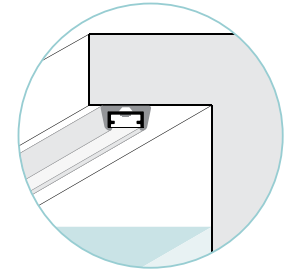

EASY LINE - Frost LLRGB1

EASY LINE is a vertical, bendable LED strip that is IP65-IP68 rated ideal for fountains or swimming pools for panel installation in reinforced concrete with tiles or pool liner. It is available in Transparent, Frost, Clear or Total Light with static white, tunable white or RGB, and guarantees protection against UV rays and the corrosive action of salt and sodium hypochlorite. EASY LINE Frost has opal resin with a white outercasing. **Not cuttable in the field.**

UL 676

TECHNICAL DATA

Wattage	15W / 3.28 ft (1 m)
Power Supply	Remote Fountain/Pool Approved 24VDC Power Supply, not included. See page 2.
Construction	Body: Opal Polyurethane Resin Outercase: White PVC
CCT	RGB (60 LED / 3.28')
CRI	80
Delivered Lumens	250 lm / 3.28' (1 m)
Efficacy	16.7 lm/W
Optics	120°
Fixture Dimensions	0.55" w x 0.26" h x Various Lengths
LED Source	SMD 5050
LED Spacing	60 LED per 3.28 ft (1 m), 0.63" between LEDs
Lumen Maintenance	L80,B10>50,000 hrs
Color Consistency	2-3-Step MacAdam
Operating Temp.	-22°F to 131°F
IP Rating	IP65 / IP68

For other power supply options consult factory.

ACCESSORIES - Installation

CLIP-AC-14x6.5-AC
Harmonic steel clips

OUT-S-14x6.5.F/W
Flexible Silicone Outercase
L=16.4'

PRO-AL-14x6.5-AL
Rigid Aluminum Outercase
L=9.84'

CLIP-S-14x6.5.F/W
Silicone Clip

CABLE-BOX
Cable box

POWER CABLE EXIT / AREA WITH REDUCED LIGHT

Opposite side

X. End feed

Job Name/Date:

Fixture Type Designation: