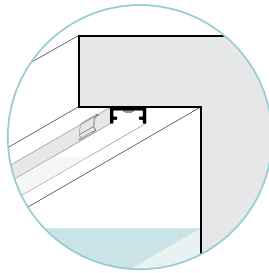

EASY LINE - Frost LLRGB1

EASY LINE is a vertical, bendable LED strip that is IP65-IP68 rated ideal for fountains or swimming pools for panel installation in reinforced concrete with tiles or pool liner. It is available in Transparent, Frost, Clear or Total Light with static white, tunable white or RGB, and guarantees protection against UV rays and the corrosive action of salt and sodium hypochlorite. EASY LINE Frost has opal resin with a white outercasing. **Not cuttable in the field.**

UL 676

TECHNICAL DATA

Wattage	15W / 3.28 ft (1 m)
Power Supply	Remote Fountain/Pool Approved 24VDC Power Supply, not included. See page 2.
Construction	Body: Opal Polyurethane Resin Outercase: White PVC
CCT	RGB (60 LED / 3.28')
CRI	80
Delivered Lumens	250 lm / 3.28' (1 m)
Efficacy	16.7 lm/W
Optics	120°
Fixture Dimensions	0.55" w x 0.26" h x Various Lengths
LED Source	SMD 5050
LED Spacing	60 LED per 3.28 ft (1 m), 0.63" between LEDs
Lumen Maintenance	L80,B10>50,000 hrs
Color Consistency	2-3-Step MacAdam
Operating Temp.	-22°F to 131°F
IP Rating	IP65 / IP68

SUGGESTED POWER SUPPLIES

24VDC - **TO BE USE FOR INDOOR/OUTDOOR USE - NOT** Fountain / Swimming Pool

Part Number	Description	Input/Output	# of Fixtures
PPLT00288-P24	DMX/RDM(Field Addressable)/Dali, 4 Channels	120-277VAC to 24VDC, 100W, Class 2, DRY	1-5

For other power supply options consult factory.

ACCESSORIES - Installation

CLIP-AC-14x6.5-AC
Harmonic steel clips

OUT-S-14x6.5.F/W
Flexible Silicone Outercase
L=16.4'

PRO-AL-14x6.5-AL
Rigid Aluminum Outercase
L=9.84'