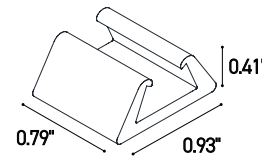

UL 676

TECHNICAL DATA

Wattage	15W / 3.28 ft (1 m)
Power Supply	Remote Fountain/Pool Approved 24VDC Power Supply, not included. See page 2.
Construction	Body: Opal Polyurethane Resin Outercase: White PVC
CCT	RGB (60 LED / 3.28')
CRI	80
Delivered Lumens	250 lm / 3.28' (1 m)
Efficacy	16.7 lm/W
Optics	120°
Fixture Dimensions	0.55" w x 0.26" h x Various Lengths
LED Source	SMD 5050
LED Spacing	60 LED per 3.28 ft (1 m), 0.63" between LEDs
Lumen Maintenance	L80,B10>50,000 hrs
Color Consistency	2-3-Step MacAdam
Operating Temp.	-22°F to 131°F
IP Rating	IP65 / IP68

Fixture Dimensions

NOT CUTTABLE IN THE FIELD

ORDERING INFORMATION

Example: LLRGB1-24.68.F.US. Power Supplies / Accessories ordered separately.

LLRGB1	-	24	.		.	F	.	US
Model No.		Power		IP Rating				
LLRGB1 - 60 LED / 3.28' (1 m)		24 - 24VDC		65 - IP65 68 - IP68		F - Frost		US

For other power supply options consult factory.

ACCESSORIES - Installation

CLIP-AC-14x6.5-AC
Harmonic steel clips

OUT-S-14x6.5.F/W
Flexible Silicone Outercase
L=16.4'

PRO-AL-14x6.5-AL
Rigid Aluminum Outercase
L=9.84'

CLIP-S-14x6.5.F/W
Silicone Clip

CABLE-BOX
Cable box

POWER CABLE EXIT / AREA WITH REDUCED LIGHT

Opposite side

X. End feed

Job Name/Date:

Fixture Type Designation: