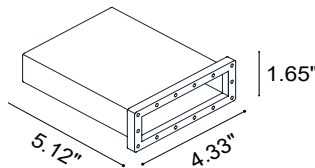

TECHNICAL DATA

Wattage	15.5W / 3.28 ft (1 m)
Power Supply	Remote Fountain/Pool Approved 24VDC Power Supply, not included. See page 2.
Construction	Body: Opal Polyurethane Resin Outercase: White PVC
CCT	RGB (120 LED / 3.28')
CRI	80
Delivered Lumens	370 lm / 3.28' (1 m)
Efficacy	23.9 lm/W
Optics	120°
Fixture Dimensions	0.55" w x 0.26" h x Various Lengths
LED Source	SMD 3535
LED Spacing	120 LED per 3.28 ft (1 m), 0.33" between LEDs
Lumen Maintenance	L80,B10>50,000 hrs
Color Consistency	2-3-Step MacAdam
Operating Temp.	-22°F to 131°F
IP Rating	IP65 / IP68

For other power supply options consult factory.

ACCESSORIES - Installation

CLIP-AC-14x6.5-AC
Harmonic steel clips

OUT-S-14x6.5.F/W
Flexible Silicone Outercase
L=16.4'

PRO-AL-14x6.5-AL
Rigid Aluminum Outercase
L=9.84'

CLIP-S-14x6.5.F/W
Silicone Clip

CABLE-BOX
Cable box

POWER CABLE EXIT / AREA WITH REDUCED LIGHT

Opposite side

X. End feed

Job Name/Date:

Fixture Type Designation: