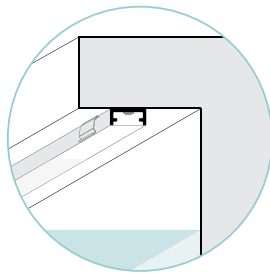

TECHNICAL DATA

Wattage	15.5W / 3.28 ft (1 m)
Power Supply	Remote Fountain/Pool Approved 24VDC Power Supply, not included. See page 2.
Construction	Body: Opal Polyurethane Resin Outercase: White PVC
CCT	RGB (120 LED / 3.28')
CRI	80
Delivered Lumens	370 lm / 3.28' (1 m)
Efficacy	23.9 lm/W
Optics	120°
Fixture Dimensions	0.55" w x 0.26" h x Various Lengths
LED Source	SMD 3535
LED Spacing	120 LED per 3.28 ft (1 m), 0.33" between LEDs
Lumen Maintenance	L80,B10>50,000 hrs
Color Consistency	2-3-Step MacAdam
Operating Temp.	-22°F to 131°F
IP Rating	IP65 / IP68

SUGGESTED POWER SUPPLIES

24VDC - **TO BE USE FOR INDOOR/OUTDOOR USE - NOT** Fountain / Swimming Pool

Part Number	Description	Input/Output	# of Fixtures
PPLT00288-P24	DMX/RDM(Field Addressable)/Dali, 4 Channels	120-277VAC to 24VDC, 100W, Class 2, DRY	1-5

For other power supply options consult factory.

ACCESSORIES - Installation

CLIP-AC-14x6.5-AC
Harmonic steel clips

OUT-S-14x6.5.F/W
Flexible Silicone Outercase
L=16.4'

PRO-AL-14x6.5-AL
Rigid Aluminum Outercase
L=9.84'