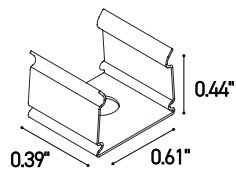

SUGGESTED POWER SUPPLIES

24VDC - **TO BE USED WITH FOUNTAIN / SWIMMING POOLS**

Part Number	Description	Input/Output	# of Fixtures
FPV-100EL0024	DMX/RDM(Field Addressable)/Dali, 4 Channels	120-277VAC to 24VDC, 100W, Class 2, NEMA 4	1-5

SUGGESTED POWER SUPPLIES

24VDC - **TO BE USE FOR INDOOR/OUTDOOR USE - NOT** Fountain / Swimming Pool

Part Number	Description	Input/Output	# of Fixtures
PPLT00288-P24	DMX/RDM(Field Addressable)/Dali, 4 Channels	120-277VAC to 24VDC, 100W, Class 2, DRY	1-5

For other power supply options consult factory.

ACCESSORIES - Installation

CLIP-AC-14x6.5-AC
Harmonic steel clips