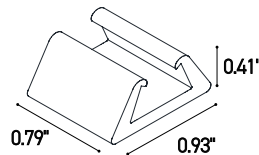

TECHNICAL DATA

Wattage	15.5W / 3.28 ft (1 m)
Power Supply	Remote Fountain/Pool Approved 24VDC Power Supply, not included. See page 2.
Construction	Body: Opal Polyurethane Resin Outercase: White PVC
CCT	RGB (120 LED / 3.28')
CRI	80
Delivered Lumens	370 lm / 3.28' (1 m)
Efficacy	23.9 lm/W
Optics	120°
Fixture Dimensions	0.55" w x 0.26" h x Various Lengths
LED Source	SMD 3535
LED Spacing	120 LED per 3.28 ft (1 m), 0.33" between LEDs
Lumen Maintenance	L80,B10>50,000 hrs
Color Consistency	2-3-Step MacAdam
Operating Temp.	-22°F to 131°F
IP Rating	IP65 / IP68

SUGGESTED POWER SUPPLIES

24VDC - **TO BE USE FOR INDOOR/OUTDOOR USE - NOT** Fountain / Swimming Pool

Part Number	Description	Input/Output	# of Fixtures
PPLT00288-P24	DMX/RDM(Field Addressable)/Dali, 4 Channels	120-277VAC to 24VDC, 100W, Class 2, DRY	1-5

For other power supply options consult factory.

ACCESSORIES - Installation

CLIP-AC-14x6.5-AC
Harmonic steel clips

OUT-S-14x6.5.F/W
Flexible Silicone Outercase
L=16.4'

PRO-AL-14x6.5-AL
Rigid Aluminum Outercase
L=9.84'

CLIP-S-14x6.5.F/W
Silicone Clip

CABLE-BOX
Cable box

POWER CABLE EXIT / AREA WITH REDUCED LIGHT

Opposite side

X. End feed

Job Name/Date:

Fixture Type Designation: