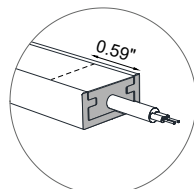

TECHNICAL DATA

Wattage	15.5W / 3.28 ft (1 m)
Power Supply	Remote Fountain/Pool Approved 24VDC Power Supply, not included. See page 2.
Construction	Body: Opal Polyurethane Resin Outercase: White PVC
CCT	RGB (120 LED / 3.28')
CRI	80
Delivered Lumens	370 lm / 3.28' (1 m)
Efficacy	23.9 lm/W
Optics	120°
Fixture Dimensions	0.55" w x 0.26" h x Various Lengths
LED Source	SMD 3535
LED Spacing	120 LED per 3.28 ft (1 m), 0.33" between LEDs
Lumen Maintenance	L80,B10>50,000 hrs
Color Consistency	2-3-Step MacAdam
Operating Temp.	-22°F to 131°F
IP Rating	IP65 / IP68

SUGGESTED POWER SUPPLIES

24VDC - **TO BE USE FOR INDOOR/OUTDOOR USE - NOT** Fountain / Swimming Pool

Part Number	Description	Input/Output	# of Fixtures
PPLT00288-P24	DMX/RDM(Field Addressable)/Dali, 4 Channels	120-277VAC to 24VDC, 100W, Class 2, DRY	1-5

For other power supply options consult factory.

ACCESSORIES - Installation

CLIP-AC-14x6.5-AC
Harmonic steel clips

OUT-S-14x6.5.F/W
Flexible Silicone Outercase
L=16.4'

PRO-AL-14x6.5-AL
Rigid Aluminum Outercase
L=9.84'

CLIP-S-14x6.5.F/W
Silicone Clip

CABLE-BOX
Cable box

POWER CABLE EXIT / AREA WITH REDUCED LIGHT

Opposite side

X. End feed

Job Name/Date:

Fixture Type Designation: