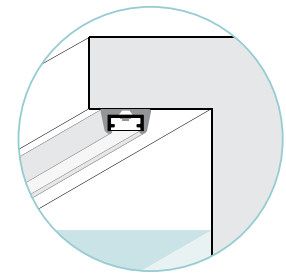

EASY LINE - Frost LLRGB3

EASY LINE is a vertical, bendable LED strip that is IP65-IP68 rated ideal for fountains or swimming pools for panel installation in reinforced concrete with tiles or pool liner. It is available in Transparent, Frost, Clear or Total Light with static white, tunable white or RGB, and guarantees protection against UV rays and the corrosive action of salt and sodium hypochlorite. EASY LINE Frost has opal resin with a white outercasing. **Not cuttable in the field.**

TECHNICAL DATA

Wattage	15.5W / 3.28 ft (1 m)
Power Supply	Remote Fountain/Pool Approved 24VDC Power Supply, not included. See page 2.
Construction	Body: Opal Polyurethane Resin Outercase: White PVC
CCT	RGB (120 LED / 3.28')
CRI	80
Delivered Lumens	370 lm / 3.28' (1 m)
Efficacy	23.9 lm/W
Optics	120°
Fixture Dimensions	0.55" w x 0.26" h x Various Lengths
LED Source	SMD 3535
LED Spacing	120 LED per 3.28 ft (1 m), 0.33" between LEDs
Lumen Maintenance	L80,B10>50,000 hrs
Color Consistency	2-3-Step MacAdam
Operating Temp.	-22°F to 131°F
IP Rating	IP65 / IP68

For other power supply options consult factory.

ACCESSORIES - Installation

CLIP-AC-14x6.5-AC
Harmonic steel clips

OUT-S-14x6.5.F/W
Flexible Silicone Outercase
L=16.4'

PRO-AL-14x6.5-AL
Rigid Aluminum Outercase
L=9.84'

CLIP-S-14x6.5.F/W
Silicone Clip

CABLE-BOX
Cable box

POWER CABLE EXIT / AREA WITH REDUCED LIGHT

Opposite side

X. End feed

Job Name/Date:

Fixture Type Designation: