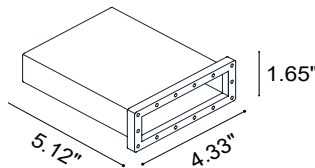

TECHNICAL DATA

Wattage	15.5W / 3.28 ft (1 m)
Power Supply	Remote Fountain/Pool Approved 24VDC Power Supply, not included. See page 2.
Construction	Body: Opal Polyurethane Resin Outercase: White PVC
CCT	RGB (120 LED / 3.28')
CRI	80
Delivered Lumens	370 lm / 3.28' (1 m)
Efficacy	23.9 lm/W
Optics	120°
Fixture Dimensions	0.55" w x 0.26" h x Various Lengths
Bend Radius	2.36"
LED Source	SMD 3535
LED Spacing	120 LED per 3.28 ft (1 m), 0.33" between LEDs
Lumen Maintenance	L80,B10>50,000 hrs
Color Consistency	2-3-Step MacAdam
Operating Temp.	-22°F to 131°F
IP Rating	IP65 / IP68

Fixture Dimensions

NOT CUTTABLE IN THE FIELD

ORDERING INFORMATION

Example: LLRGB3-24.68.F.US. Power Supplies / Accessories ordered separately.

LLRGB3	-	24	.		.	F	.	US
Model No.		Power		IP Rating				
LLRGB3 - 120 LED / 3.28' (1 m)		24 - 24VDC		65 - IP65 68 - IP68		F - Frost		US
<div style="border: 1px solid red; padding: 5px; margin: 5px 0;"> <p>NOTE: Available in lengths up to 75 feet. Please specify length when ordering.</p> </div>								

For other power supply options consult factory.

ACCESSORIES - Installation

CLIP-AC-14x6.5-AC
Harmonic steel clips

OUT-S-14x6.5.F/W
Flexible Silicone Outercase
L=16.4'

PRO-AL-14x6.5-AL
Rigid Aluminum Outercase
L=9.84'

CLIP-S-14x6.5.F/W
Silicone Clip

CABLE-BOX
Cable box

POWER CABLE EXIT / AREA WITH REDUCED LIGHT

Opposite side

X. End feed

Job Name/Date:

Fixture Type Designation: