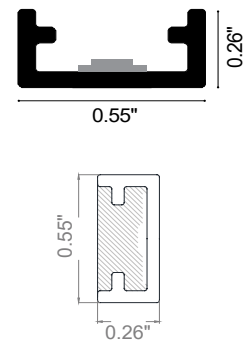

EASY LINE - Frost LLTW1

EASY LINE is a vertical, bendable LED strip that is IP65-IP68 rated ideal for fountains or swimming pools for panel installation in reinforced concrete with tiles or pool liner. It is available in Transparent, Frost, Clear or Total Light with static white, tunable white or RGB, and guarantees protection against UV rays and the corrosive action of salt and sodium hypochlorite. EASY LINE Frost has opal resin with a white outercasing. **Not cuttable in the field.**

UL 676

TECHNICAL DATA

Wattage	13W / 3.28 ft (1 m)
Power Supply	Remote Fountain/Pool Approved 12VDC Power Supply, not included. See page 2.
Construction	Body: Opal Polyurethane Resin Outercase: White PVC
CCT	2900K-5600K (60+60 LED / 3.28')
CRI	85
Delivered Lumens	560 lm / 3.28' (1 m)
Efficacy	43.1 lm/W
Optics	120°
Fixture Dimensions	0.55" w x 0.26" h x Various Lengths
LED Source	SMD 3014
LED Spacing	60+60 LED per 3.28 ft (1 m), 0.33" between LEDs
Lumen Maintenance	L80,B10>50,000 hrs
Color Consistency	2-3-Step MacAdam
Operating Temp.	-22°F to 131°F
IP Rating	IP65 / IP68

Fixture Dimensions

NOT CUTTABLE IN THE FIELD

ORDERING INFORMATION

Example: LLTW1-12.68.F.US. Power Supplies / Accessories ordered separately.

LLTW1	-	12	.		.	F	.	US
Model No.		Power		IP Rating				
LLTW1 - 60+60 LED / 3.28' (1 m)		12 - 12VDC		65 - IP65 68 - IP68		F - Frost		US