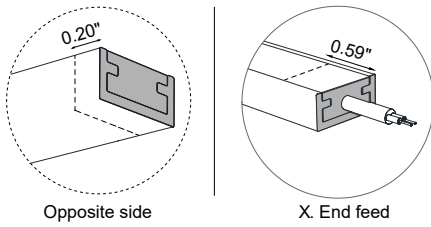

UL 676

TECHNICAL DATA

Wattage	13W / 3.28 ft (1 m)
Power Supply	Remote Fountain/Pool Approved 12VDC Power Supply, not included. See page 2.
Construction	Body: Opal Polyurethane Resin Outercase: White PVC
CCT	2900K-5600K (60+60 LED / 3.28')
CRI	85
Delivered Lumens	560 lm / 3.28' (1 m)
Efficacy	43.1 lm/W
Optics	120°
Fixture Dimensions	0.55" w x 0.26" h x Various Lengths
LED Source	SMD 3014
LED Spacing	60+60 LED per 3.28 ft (1 m), 0.33" between LEDs
Lumen Maintenance	L80,B10>50,000 hrs
Color Consistency	2-3-Step MacAdam
Operating Temp.	-22°F to 131°F
IP Rating	IP65 / IP68

For other power supply options consult factory.

ACCESSORIES - Installation

CLIP-AC-14x6.5-AC
Harmonic steel clips

OUT-S-14x6.5.F/W
Flexible Silicone Outercase
L=16.4'

PRO-AL-14x6.5-AL
Rigid Aluminum Outercase
L=9.84'

CLIP-S-14x6.5.F/W
Silicone Clip

CABLE-BOX
Cable box

Job Name/Date:

Fixture Type Designation:

POWER CABLE EXIT / AREA WITH REDUCED LIGHT

Job Name/Date:

Fixture Type Designation: