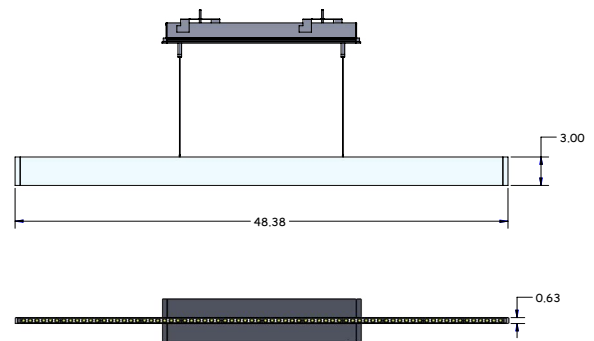

EIGHT PENDANT

Eight (8) Pendant is a minimalist lighting solution perfect for indoor offices, schools or residential environments. Small details such as no power cord maintain the minimalistic idea without sacrificing function in the field. It is available in 2, 4 or 8 foot lengths with multiple color temperatures and finish options.

MADE IN THE U.S.A.

TECHNICAL DATA

Wattage	20W (24"), 40W (48"), 80W (96")
Power Supply	Integral 120-277VAC
Dimming	0-10V Dimming
Construction	Body: Extruded Aluminum Mounting: Aircraft Cable
CCT	2700K, 3000K, 4000K
CRI	Coming Soon
Delivered Lumens	1500 lm (20W, 3000K) 3000 lm (40W, 3000K) 5400 lm (80W, 3000K)
Efficacy	75 lm/W (20W, 3000K) 75 lm/W (40W, 3000K) 67.5 lm/W (80W, 3000K)
Optics	15°, 30°, 48°
Finishes	4 Standard, Custom RAL on request
Fixture Dimensions	24.0" l x 0.63" w x 3.0" h 48.0" l x 0.63" w x 3.0" h 96.0" l x 0.63" w x 3.0" h
IP Rating	IP20

Fixture Dimensions

ORDERING INFORMATION

Example: P80-0-2-30-P-48-02-C-RC. Accessories ordered separately.

P80-0 - [] - [] - [] [] [] - [] - []

Model #	Length	CCT	Body	Optics	Finish	Driver	Canopy
P80-0	2 - 24" (2 ft)	27 - 27K	P - Pendant	15 - 15°	02 - Black Suede	C - 120-277VAC, 0-10V Dimming	RC - Recessed*
	4 - 48" (4 ft)	30 - 30K		30 - 30°	18 - Textured Bronze		SC - Surface*
	8 - 96" (8 ft)	40 - 40K		48 - 48°	TS - Silver		RW - Recessed, White
					11 - White Suede	2 - 347VAC, 0-10V Dimming	SW - Surface, White
					C - Custom RAL		AS - Surface Acoustic Tile*
							AW - Surface Acoustic Tile, White

There is no visible canopy with the recessed version. The support cables simply pierce the ceiling. Recessed wiring box (J-box) is above the ceiling. Fixture supplied with full size metal flexible template for locating the support cables. Each fixture comes with 2 cables and 2 wiring boxes.