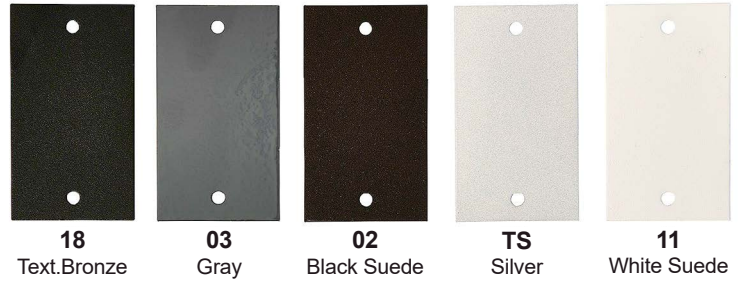

Kahlo is an LED bollard with a Ø2.4" round head suitable for outdoor installation. It is offered in 2 heights – 2-foot or 3-foot – with 3 static white color temperatures, 3 optics options, and 5 standard finishes. Dark Sky compliant.

Fixture Dimensions

ORDERING INFORMATION

Example: KAH-L-1-30-01-11-C-0. Accessories ordered separately.

KAH-L	-		-		-		-	C	-	0
Model No.	Height	CCT	Optics	Finish	Dimming	Options				
KAH-L	1 - 24" (2 ft) 2 - 36" (3 ft)	27 - 2700K 30 - 3000K 40 - 4000K	01 - 24° 02 - 36° 03 - Asymmetric	11 - White Suede 02 - Black Suede 03 - Gray 18 - Textured Bronze TS - Silver C - Custom	C - Integral 120VAC 0-10V Dimming	0 - None				

Job Name/Date:

Fixture Type Designation:

ACCESSORIES - Installation

AM-00010
Mounting Base
Assembly

FINISHES

PHOTOMETRICS

Note: All photometry is 3000K

Maximum Candela = 4244