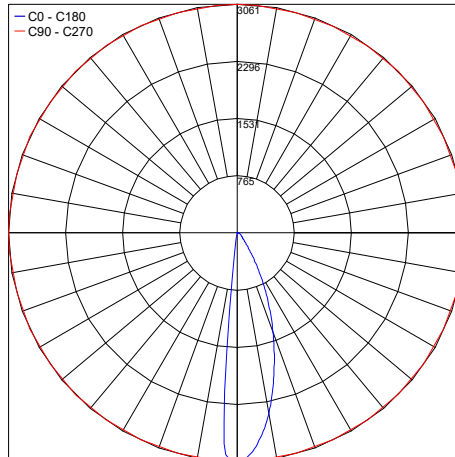

TECHNICAL DATA

Wattage	20W
Power Supply	Integral 120VAC
Dimming	0-10V Dimming
Construction	Body: Aluminum Lens: Clear
CCT	2700K, 3000K, 4000K
BUG Rating	B1-U0-G0 (3000K - All Optics)
CRI	>90
Delivered Lumens	1428 lm (24°, 3000K) 1356 lm (36°, 3000K) 1565 lm (Asym, 3000K) Dark Sky compliant
Efficacy	71.4 lm/W (24°, 3000K) 67.8 lm/W (36°, 3000K) 78.3 lm/W (Asym, 3000K)
Optics	24°, 36°, Asymmetric
Finishes	5 Standard - See page 2 Custom RAL on request
Fixture Dimensions	Pole: 2.56" l x 2.20" w x 24.00" or 36.00" h Head: Ø2.38" x 1.42" h
IP Rating	IP65

Fixture Dimensions

ORDERING INFORMATION

Example: KAH-L-1-30-01-11-C-0. Accessories ordered separately.

KAH-L	-		-		-		-	C	-	0
Model No.	Height	CCT	Optics	Finish	Dimming	Options				
KAH-L	1 - 24" (2 ft) 2 - 36" (3 ft)	27 - 2700K 30 - 3000K 40 - 4000K	01 - 24° 02 - 36° 03 - Asymmetric	11 - White Suede 02 - Black Suede 03 - Gray 18 - Textured Bronze TS - Silver C - Custom	C - Integral 120VAC 0-10V Dimming	0 - None				

PHOTOMETRIC FILENAME : KLIMPT-KAHLO BOLLARD 24FT 30K 24°.IES

Maximum Candela = 3061

PHOTOMETRIC FILENAME : KLIMPT-KAHLO BOLLARD 24FT 30K 36°.IES

Maximum Candela = 1342

PHOTOMETRIC FILENAME : KLIMPT-KAHLO BOLLARD 24FT 30K ASYM .IES