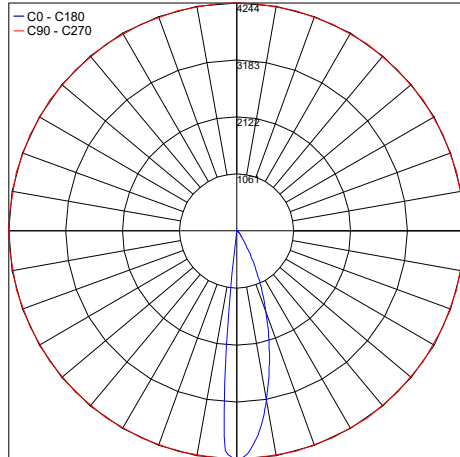

TECHNICAL DATA

Wattage	20W
Power Supply	Integral 120VAC
Dimming	0-10V Dimming
Construction	Body: Aluminum Lens: Clear
CCT	2700K, 3000K, 4000K
BUG Rating	B1-U0-G0 (3000K - All Optics)
CRI	>90
Delivered Lumens	1428 lm (24°, 3000K) 1356 lm (36°, 3000K) 1565 lm (Asym, 3000K) Dark Sky compliant
Efficacy	71.4 lm/W (24°, 3000K) 67.8 lm/W (36°, 3000K) 78.3 lm/W (Asym, 3000K)
Optics	24°, 36°, Asymmetric
Finishes	5 Standard - See page 2 Custom RAL on request
Fixture Dimensions	Pole: 2.56" l x 2.20" w x 24.00" or 36.00" h Head: Ø2.38" x 1.42" h
IP Rating	IP65

Fixture Dimensions

ORDERING INFORMATION

Example: KAH-L-1-30-01-11-C-0. Accessories ordered separately.

KAH-L	-		-		-		-	C	-	0
Model No.	Height	CCT	Optics	Finish	Dimming	Options				
KAH-L	1 - 24" (2 ft) 2 - 36" (3 ft)	27 - 2700K 30 - 3000K 40 - 4000K	01 - 24° 02 - 36° 03 - Asymmetric	11 - White Suede 02 - Black Suede 03 - Gray 18 - Textured Bronze TS - Silver C - Custom	C - Integral 120VAC 0-10V Dimming	0 - None				

PHOTOMETRIC FILENAME : KLIMPT-KAHLO BOLLARD 24FT 30K 24°.IES

Maximum Candela = 3061

PHOTOMETRIC FILENAME : KLIMPT-KAHLO BOLLARD 24FT 30K 36°.IES

Maximum Candela = 1342

PHOTOMETRIC FILENAME : KLIMPT-KAHLO BOLLARD 24FT 30K ASYM .IES