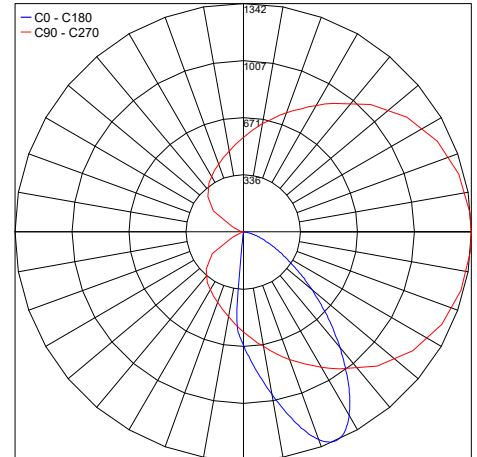

TECHNICAL DATA

Wattage	20W
Power Supply	Integral 120VAC
Dimming	0-10V Dimming
Construction	Body: Aluminum Lens: Clear
CCT	2700K, 3000K, 4000K
BUG Rating	B1-U0-G0 (3000K - All Optics)
CRI	>90
Delivered Lumens	1428 lm (24°, 3000K) 1356 lm (36°, 3000K) 1565 lm (Asym, 3000K) Dark Sky compliant
Efficacy	71.4 lm/W (24°, 3000K) 67.8 lm/W (36°, 3000K) 78.3 lm/W (Asym, 3000K)
Optics	24°, 36°, Asymmetric
Finishes	5 Standard - See page 2 Custom RAL on request
Fixture Dimensions	Pole: 2.56" l x 2.20" w x 24.00" or 36.00" h Head: Ø2.38" x 1.42" h
IP Rating	IP65

Fixture Dimensions

ORDERING INFORMATION

Example: KAH-L-1-30-01-11-C-0. Accessories ordered separately.

KAH-L	-		-		-		-	C	-	0
Model No.	Height	CCT	Optics	Finish	Dimming	Options				
KAH-L	1 - 24" (2 ft) 2 - 36" (3 ft)	27 - 2700K 30 - 3000K 40 - 4000K	01 - 24° 02 - 36° 03 - Asymmetric	11 - White Suede 02 - Black Suede 03 - Gray 18 - Textured Bronze TS - Silver C - Custom	C - Integral 120VAC 0-10V Dimming	0 - None				

PHOTOMETRIC FILENAME : KLIMPT-KAHLO BOLLARD 24FT 30K 24°.IES

Maximum Candela = 3061

PHOTOMETRIC FILENAME : KLIMPT-KAHLO BOLLARD 24FT 30K 36°.IES

Maximum Candela = 1342

PHOTOMETRIC FILENAME : KLIMPT-KAHLO BOLLARD 24FT 30K ASYM .IES