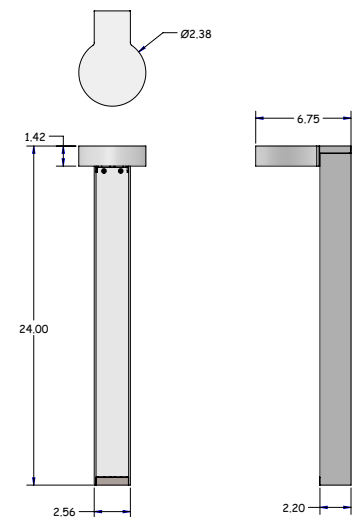

Kahlo is an LED bollard with a Ø2.4" round head suitable for outdoor installation. It is offered in 2 heights – 2-foot or 3-foot – with 3 static white color temperatures, 3 optics options, and 5 standard finishes. Dark Sky compliant.

TECHNICAL DATA

Wattage	20W
Power Supply	Integral 120VAC
Dimming	0-10V Dimming
Construction	Body: Aluminum Lens: Clear
CCT	2700K, 3000K, 4000K
BUG Rating	B1-U0-G0 (3000K - All Optics)
CRI	>90
Delivered Lumens	1428 lm (24°, 3000K) 1356 lm (36°, 3000K) 1565 lm (Asym, 3000K) Dark Sky compliant
Efficacy	71.4 lm/W (24°, 3000K) 67.8 lm/W (36°, 3000K) 78.3 lm/W (Asym, 3000K)
Optics	24°, 36°, Asymmetric
Finishes	5 Standard - See page 2 Custom RAL on request
Fixture Dimensions	Pole: 2.56" l x 2.20" w x 24.00" or 36.00" h Head: Ø2.38" x 1.42" h
IP Rating	IP65

Fixture Dimensions

ORDERING INFORMATION

Example: KAH-L-1-30-01-11-C-0. Accessories ordered separately.

KAH-L	-		-		-		-	C	-	0
Model No.	Height	CCT	Optics	Finish	Dimming	Options				
KAH-L	1 - 24" (2 ft) 2 - 36" (3 ft)	27 - 2700K 30 - 3000K 40 - 4000K	01 - 24° 02 - 36° 03 - Asymmetric	11 - White Suede 02 - Black Suede 03 - Gray 18 - Textured Bronze TS - Silver C - Custom	C - Integral 120VAC 0-10V Dimming	0 - None				

PHOTOMETRIC FILENAME : KLIMPT-KAHLO BOLLARD 24FT 30K 24°.IES

Maximum Candela = 3061

PHOTOMETRIC FILENAME : KLIMPT-KAHLO BOLLARD 24FT 30K 36°.IES

Maximum Candela = 1342

PHOTOMETRIC FILENAME : KLIMPT-KAHLO BOLLARD 24FT 30K ASYM .IES