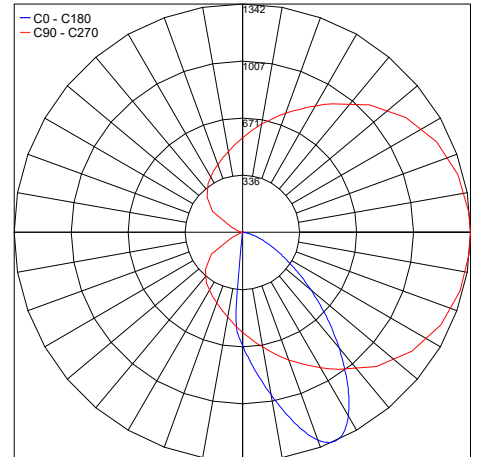

Klimpt is an LED bollard with a 4.5" square head suitable for outdoor installation. It is offered in 2 heights – 2-foot or 3-foot – with 3 static white color temperatures, 3 optics options, and 5 standard finishes. Dark Sky compliant.

TECHNICAL DATA

Wattage	20W
Power Supply	Integral 120VAC
Dimming	0-10V Dimming
Construction	Body: Aluminum Lens: Clear
CCT	2700K, 3000K, 4000K
BUG Rating	B1-U0-G0 (3000K - All Optics)
CRI	>90
Delivered Lumens	1428 lm (24°, 3000K) 1356 lm (36°, 3000K) 1565 lm (Asym, 3000K) Dark Sky compliant
Efficacy	71.4 lm/W (24°, 3000K) 67.8 lm/W (36°, 3000K) 78.3 lm/W (Asym, 3000K)
Optics	24°, 36°, Asymmetric
Finishes	5 Standard - See page 2 Custom RAL on request
Fixture Dimensions	Pole: 2.56" l x 2.20" w x 24.0" or 36.0" h Head: 4.48" x 4.48" x 1.42" h
IP Rating	IP65

Fixture Dimensions

ORDERING INFORMATION

Example: KLI-L-1-30-01-11-C-0. Accessories ordered separately.

CLI-L	-		-		-		-	C	-	0
Model No.	Height	CCT	Optics	Finish	Dimming	Options				
KLI-L	1 - 24" (2 ft)	27 - 2700K	01 - 24°	11 - White Suede	C - Integral 120VAC 0-10V Dimming	0 - None				
	2 - 36" (3 ft)	30 - 3000K	02 - 36°	02 - Black Suede						
		40 - 4000K	03 - Asymmetric	03 - Gray						
				18 - Textured Bronze						
				TS - Silver						
				C - Custom						

PHOTOMETRIC FILENAME : KLIMPT-KAHLO BOLLARD 24FT 30K 24".IES

Maximum Candela = 3061

PHOTOMETRIC FILENAME : KLIMPT-KAHLO BOLLARD 24FT 30K 36".IES

Maximum Candela = 1342

PHOTOMETRIC FILENAME : KLIMPT-KAHLO BOLLARD 24FT 30K ASYM".IES