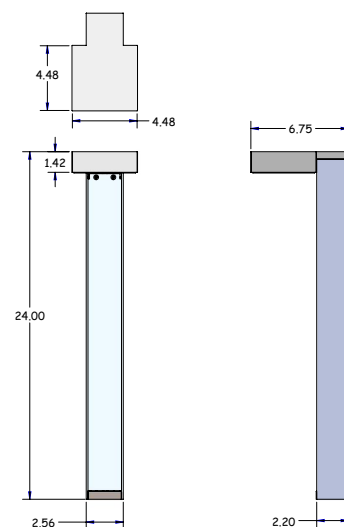

Klimpt is an LED bollard with a 4.5" square head suitable for outdoor installation. It is offered in 2 heights – 2-foot or 3-foot – with 3 static white color temperatures, 3 optics options, and 5 standard finishes. Dark Sky compliant.

TECHNICAL DATA

Wattage	20W
Power Supply	Integral 120VAC
Dimming	0-10V Dimming
Construction	Body: Aluminum Lens: Clear
CCT	2700K, 3000K, 4000K
BUG Rating	B1-U0-G0 (3000K - All Optics)
CRI	>90
Delivered Lumens	1428 lm (24°, 3000K) 1356 lm (36°, 3000K) 1565 lm (Asym, 3000K) Dark Sky compliant
Efficacy	71.4 lm/W (24°, 3000K) 67.8 lm/W (36°, 3000K) 78.3 lm/W (Asym, 3000K)
Optics	24°, 36°, Asymmetric
Finishes	5 Standard - See page 2 Custom RAL on request
Fixture Dimensions	Pole: 2.56" l x 2.20" w x 24.0" or 36.0" h Head: 4.48" x 4.48" x 1.42" h
IP Rating	IP65

Fixture Dimensions

ORDERING INFORMATION

Example: KLI-L-1-30-01-11-C-0. Accessories ordered separately.

CLI-L	-		-		-		-	C	-	0
Model No.	Height	CCT	Optics	Finish	Dimming	Options				
KLI-L	1 - 24" (2 ft)	27 - 2700K	01 - 24°	11 - White Suede	C - Integral 120VAC 0-10V Dimming	0 - None				
	2 - 36" (3 ft)	30 - 3000K	02 - 36°	02 - Black Suede						
		40 - 4000K	03 - Asymmetric	03 - Gray						
				18 - Textured Bronze						
				TS - Silver						
				C - Custom						

PHOTOMETRIC FILENAME : KLIMPT-KAHLO BOLLARD 24FT 30K 24".IES

Maximum Candela = 3061

PHOTOMETRIC FILENAME : KLIMPT-KAHLO BOLLARD 24FT 30K 36".IES

Maximum Candela = 1342

PHOTOMETRIC FILENAME : KLIMPT-KAHLO BOLLARD 24FT 30K ASYM".IES