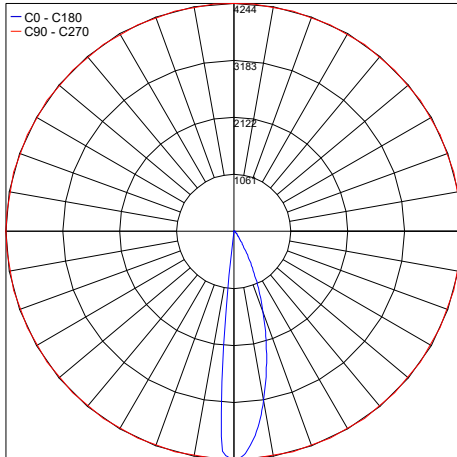

Klimpt is an LED bollard with a 4.5" square head suitable for outdoor installation. It is offered in 2 heights – 2-foot or 3-foot – with 3 static white color temperatures, 3 optics options, and 5 standard finishes. Dark Sky compliant.

TECHNICAL DATA

Wattage	20W
Power Supply	Integral 120VAC
Dimming	0-10V Dimming
Construction	Body: Aluminum Lens: Clear
CCT	2700K, 3000K, 4000K
BUG Rating	B1-U0-G0 (3000K - All Optics)
CRI	>90
Delivered Lumens	1428 lm (24°, 3000K) 1356 lm (36°, 3000K) 1565 lm (Asym, 3000K) Dark Sky compliant
Efficacy	71.4 lm/W (24°, 3000K) 67.8 lm/W (36°, 3000K) 78.3 lm/W (Asym, 3000K)
Optics	24°, 36°, Asymmetric
Finishes	5 Standard - See page 2 Custom RAL on request
Fixture Dimensions	Pole: 2.56" l x 2.20" w x 24.0" or 36.0" h Head: 4.48" x 4.48" x 1.42" h
IP Rating	IP65

Fixture Dimensions

ORDERING INFORMATION

Example: KLI-L-1-30-01-11-C-0. Accessories ordered separately.

CLI-L	-		-		-		-	C	-	0
Model No.	Height	CCT	Optics	Finish	Dimming	Options				
KLI-L	1 - 24" (2 ft)	27 - 2700K	01 - 24°	11 - White Suede	C - Integral 120VAC 0-10V Dimming	0 - None				
	2 - 36" (3 ft)	30 - 3000K	02 - 36°	02 - Black Suede						
		40 - 4000K	03 - Asymmetric	03 - Gray						
				18 - Textured Bronze						
				TS - Silver						
				C - Custom						

PHOTOMETRIC FILENAME : KLIMPT-KAHLO BOLLARD 24FT 30K 24".IES

Maximum Candela = 3061

PHOTOMETRIC FILENAME : KLIMPT-KAHLO BOLLARD 24FT 30K 36".IES

Maximum Candela = 1342

PHOTOMETRIC FILENAME : KLIMPT-KAHLO BOLLARD 24FT 30K ASYM".IES