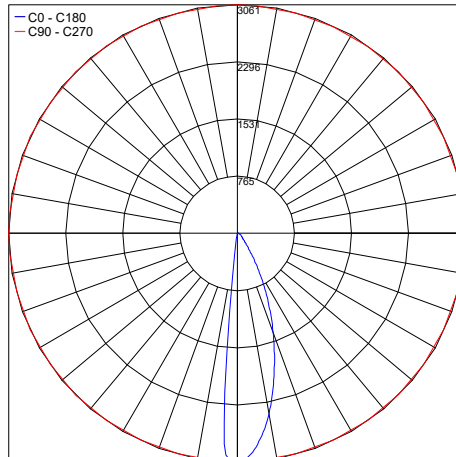

Klimpt is an LED bollard with a 4.5" square head suitable for outdoor installation. It is offered in 2 heights – 2-foot or 3-foot – with 3 static white color temperatures, 3 optics options, and 5 standard finishes. Dark Sky compliant.

TECHNICAL DATA

Wattage	20W
Power Supply	Integral 120VAC
Dimming	0-10V Dimming
Construction	Body: Aluminum Lens: Clear
CCT	2700K, 3000K, 4000K
BUG Rating	B1-U0-G0 (3000K - All Optics)
CRI	>90
Delivered Lumens	1428 lm (24°, 3000K) 1356 lm (36°, 3000K) 1565 lm (Asym, 3000K) Dark Sky compliant
Efficacy	71.4 lm/W (24°, 3000K) 67.8 lm/W (36°, 3000K) 78.3 lm/W (Asym, 3000K)
Optics	24°, 36°, Asymmetric
Finishes	5 Standard - See page 2 Custom RAL on request
Fixture Dimensions	Pole: 2.56" l x 2.20" w x 24.0" or 36.0" h Head: 4.48" x 4.48" x 1.42" h
IP Rating	IP65

Fixture Dimensions

ORDERING INFORMATION

Example: KLI-L-1-30-01-11-C-0. Accessories ordered separately.

CLI-L	-		-		-		-	C	-	0
Model No.	Height	CCT	Optics	Finish	Dimming	Options				
KLI-L	1 - 24" (2 ft)	27 - 2700K	01 - 24°	11 - White Suede	C - Integral 120VAC 0-10V Dimming	0 - None				
	2 - 36" (3 ft)	30 - 3000K	02 - 36°	02 - Black Suede						
		40 - 4000K	03 - Asymmetric	03 - Gray						
				18 - Textured Bronze						
				TS - Silver						
				C - Custom						

PHOTOMETRIC FILENAME : KLIMPT-KAHLO BOLLARD 24FT 30K 24".IES

Maximum Candela = 3061

PHOTOMETRIC FILENAME : KLIMPT-KAHLO BOLLARD 24FT 30K 36".IES

Maximum Candela = 1342

PHOTOMETRIC FILENAME : KLIMPT-KAHLO BOLLARD 24FT 30K ASYM".IES