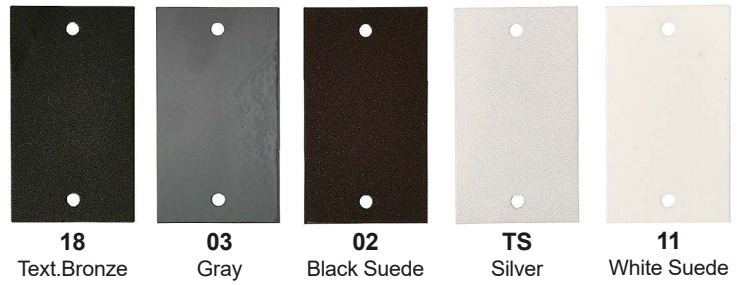

Fixture Dimensions

ORDERING INFORMATION

Example: KLI-L-1-30-01-11-C-0. Accessories ordered separately.

CLI-L	-		-		-		-	C	-	0
Model No.	Height	CCT	Optics	Finish	Dimming	Options				
KLI-L	1 - 24" (2 ft)	27 - 2700K	01 - 24°	11 - White Suede	C - Integral 120VAC 0-10V Dimming	0 - None				
	2 - 36" (3 ft)	30 - 3000K	02 - 36°	02 - Black Suede						
		40 - 4000K	03 - Asymmetric	03 - Gray						
				18 - Textured Bronze						
				TS - Silver						
				C - Custom						

Job Name/Date:

Fixture Type Designation:

ACCESSORIES - Installation

AM-00010
Mounting Base
Assembly

FINISHES

PHOTOMETRICS

Note: All photometry is 3000K

Maximum Candela = 4244