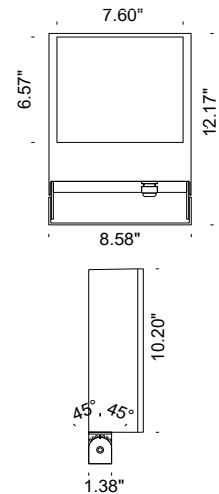

TECHNICAL DATA

Wattage	26W (Spot 10°), 45.3W (Various Optics)
Power Supply	Integral 120VAC
Construction	Frame: Stainless Steel 316L Bracket Housing: Die Cast ENAB46100 Aluminum Lens: Extra Clear Tempered Glass
CCT	2700K, 3000K, 4000K
BUG Rating	B3-U0-G0 (10°, 25°, 50°) B3-U0-G1 (24°X50°, 50°X24°)
CRI	>80
Delivered Lumens	2680 lm (3000K - Spot 10°) 5640 lm (3000K - Various Optics, see below)
Efficacy	103.7 lm/W (3000K - Spot 10°) 124.5 lm/W (3000K - Various Optics, see below)
Optics	10°, 25°, 50°, 50°x 24°, 24°x 50° Asymmetrical, Wall Washer
Finishes	Anthracite, Pure White (RAL 9010) ALU Gray (RAL 9006), Dark Brown
Lumen Maintenance	L90, 90,000 hrs (Ta 35°C)
Fixture Dimensions	8.58" w x 12.17" l
Aperture Dimensions	7.60" x 6.57"
IP Rating	IP66
Impact Resistance	IK08

Fixture Dimensions

ORDERING INFORMATION

Example: **F40907.1.2.36.US**.

				.US
Model No.	Finish	CCT	Optics	
F40906 - Spot 10° (F40906 only)	1 - Anthracite	2 - 2700K	01 - 10° Spot (F40906 only)	.US
F40907 - Various Optics <i>(choose one from the optics)</i>	2 - Pure White (RAL 9010)	3 - 3000K	36 - 25° Medium	
	4 - ALU Gray (RAL 9006)	4 - 4000K	03 - 50° Wide	
	8 - Dark Brown		53 - 50°x 24° Elliptical	
			52 - 24°x 50° Elliptical	
			06 - Asymmetrical	
			07 - Wall Washer	

Job Name/Date:

Fixture Type Designation:

PHOTOMETRIC DATA

Note: All Photometry is 3000K

Maximum Candela = 37319.2

PHOTOMETRIC FILENAME : SLIM FLOODLIGHT 30K 10° - 40906.X.3.01.IES

Maximum Candela = 10316.4

PHOTOMETRIC FILENAME : SLIM FLOODLIGHT 30K 24°X50° - 40907.X.3.52.IES

PHOTOMETRIC FILENAME : SLIM FLOODLIGHT 30K 50°X24° - 40907.X.3.53.IES

Job Name/Date:

Fixture Type Designation: