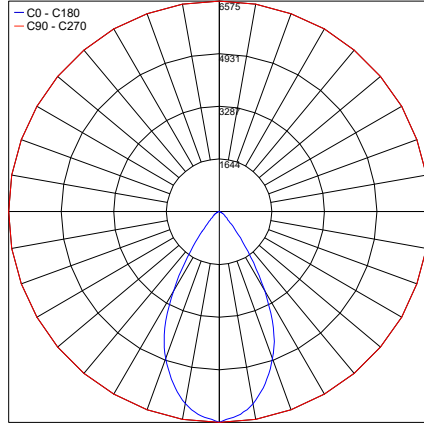

Maximum Candela = 6574.5