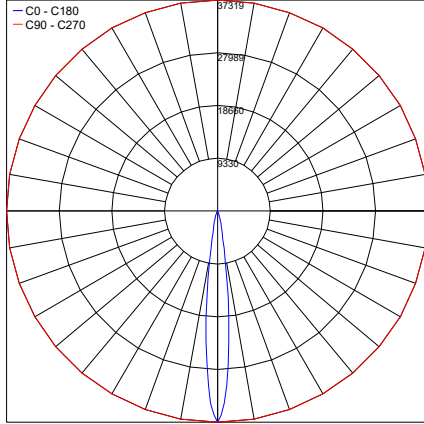

PHOTOMETRIC DATA

Note: All Photometry is 3000K

Maximum Candela = 37319.2