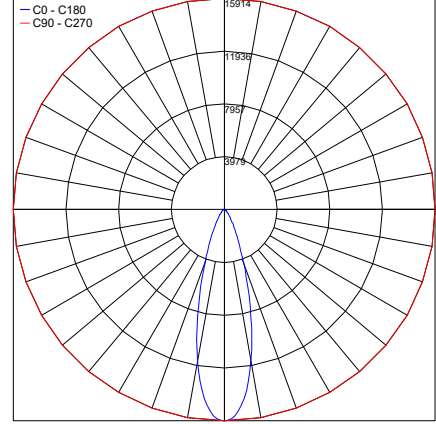

Maximum Candela = 15914.4