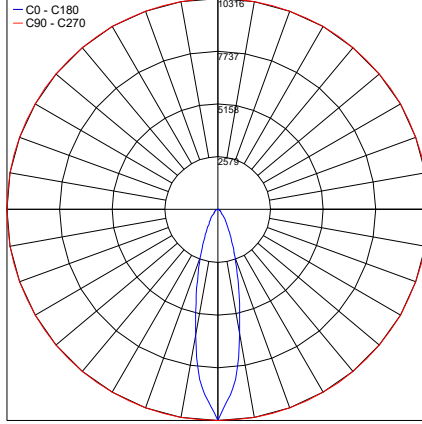

Maximum Candela = 10316.4