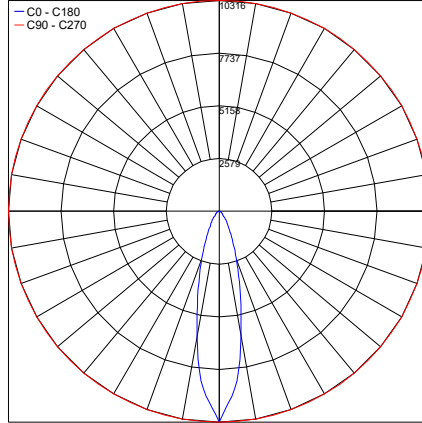

Maximum Candela = 10316.4