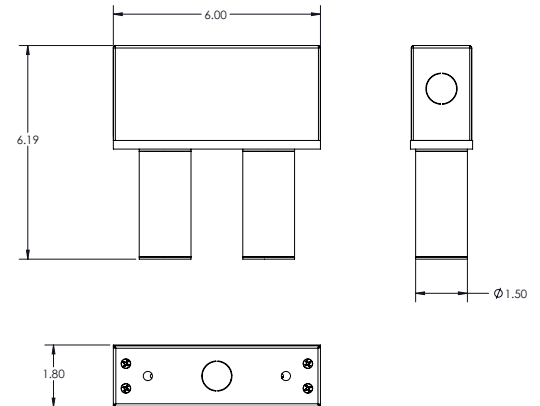

Slot Duo is an fixture for slat ceilings with two cylindrical aluminum housings containing the LEDs coming off a square box containing the integral power supply. It is available in 3 color temperatures, and 3 standard finishes.

TECHNICAL DATA

Wattage	14W
Power Supply	Integral 120-277VAC
Dimming	0-10V Dimming
Construction	Body: Aluminum Lens: Polycarbonate
CCT	2700K, 3000K, 4000K
BUG Rating	Coming Soon
CRI	Coming Soon
Delivered Lumens	950 lm (3000K)
Efficacy	67.9 lm/W (3000K)
Optics	25°, 35°, 60°
Finishes	3 Standard, Custom RAL on request
Fixture Dimensions	6.0" l x 6.2" h x 1.8" w
Aperture	Ø1.5" each
IP Rating	Coming Soon

Fixture Dimensions

ORDERING INFORMATION

Example: SLD-L-6-30-25-11-X. Accessories ordered separately.

SLD-L	-	6	-		-	C	0
Model No.	Height	CCT	Optics	Finish	Dimming	Options	
SLD - L	6 - 6.0"	27 - 2700K 30 - 3000K 40 - 4000K	25 - 25° 35 - 35° 60 - 60°	11 - White Suede 97 - Black Anodized 96 - Silver Anodized C - Custom	C - Integral 120 - 0-10V Dimming	0 - None	